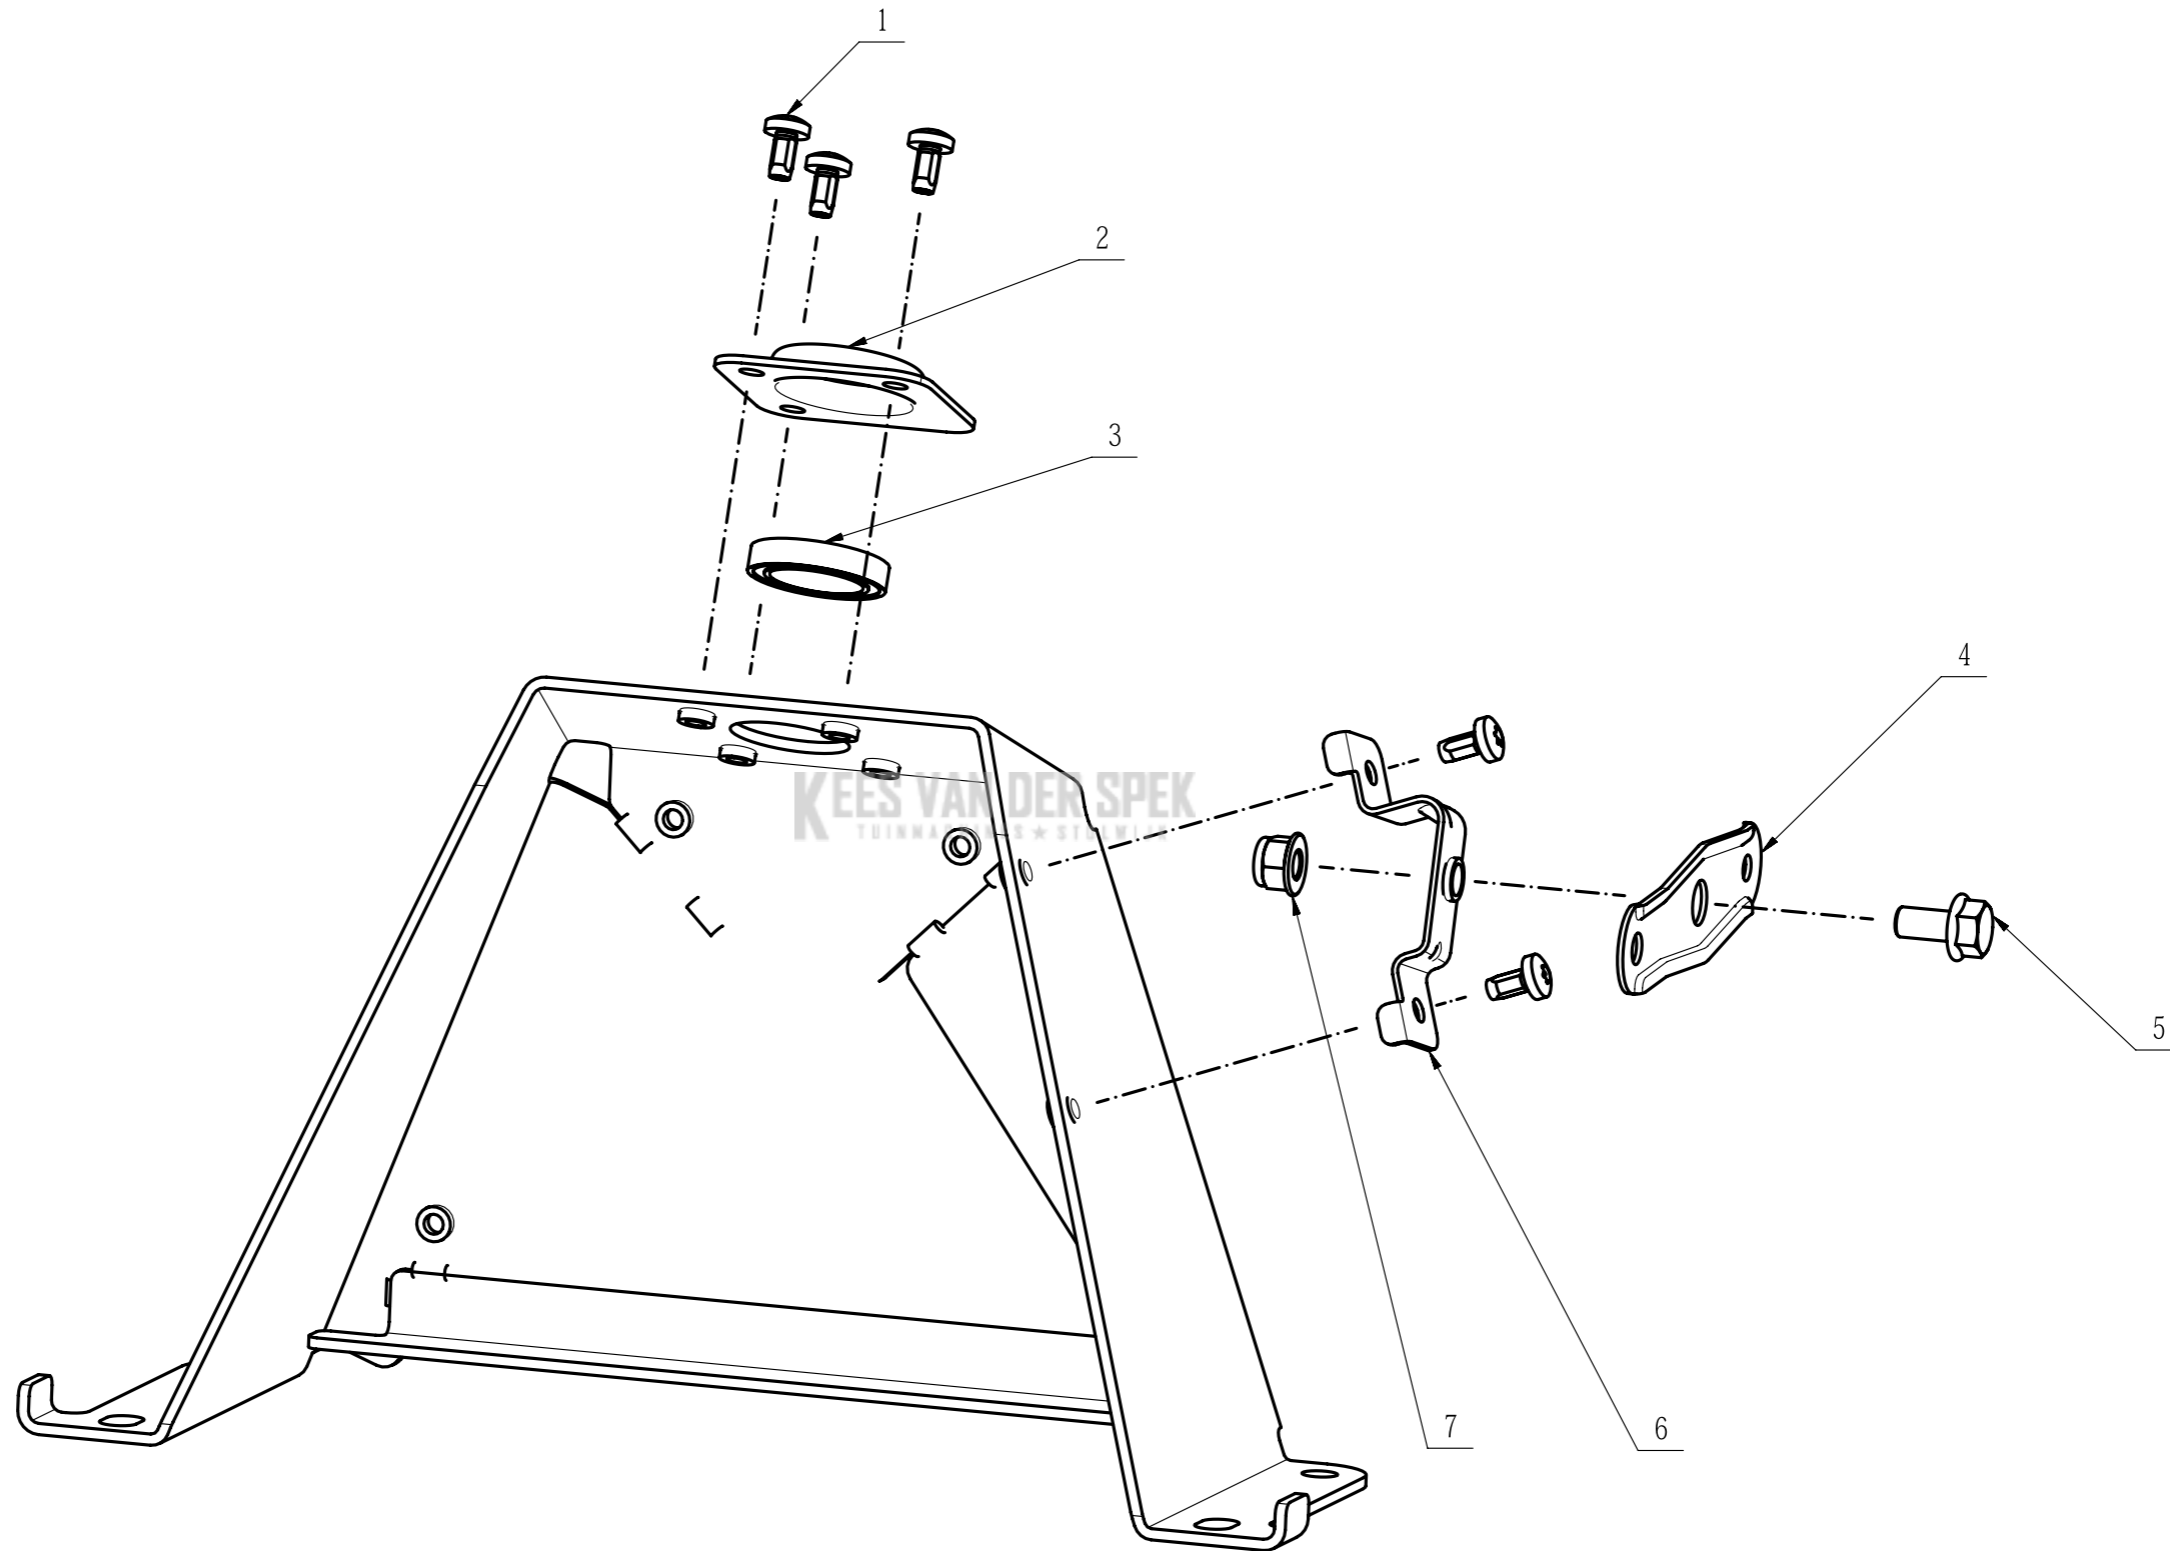

Product Description: Tractor  
Model Number: TR3800E-B  
Service Item Number: 2850393002S01  
Version: A  
Issue Date: 2023/11/29

201 Seat Assembly

Index2-201	Onderdeelnummer	Description	Partnumber	Qty
201-1	5611121001	Hexagon Socket Button Head Screw	5611121001	2
201-2	4870579001	Switch Assembly	4870579001	1
201-3	5630371001	Prevailing Torque Type Hexagon Lock Nut with Flange	5630371001	10
201-4	2851092001	Right Guide Rail	2851092001	1
201-5	2829522001	Left Guide Rail	2829522001	1
201-6	5650024005	Plain Washer	5650024005	12
201-7	5611175001	Hexagon Socket Head Cap Screw	5611175001	4
201-8	2246018001	Nameplate	2246018001	1

Product Description: Tractor  
Model Number: TR3800E-B  
Service Item Number: 2850680001S01  
Version: A  
Issue Date: 2023/11/09

203 Drive Axle Assembly

index 4-203	Onderdeelnummer	Description	Partnumber	Qty
203-1	5630244004	Nut	5630244004	2
203-2	3708883001	Rocker Arm	3708883001	2
203-3	5640536001	Flange Bolt	5640536001	2
203-4	2730382002	DC Motor	2730382002	1
203-5	5690612001	Sealing Gasket	5690612001	1
203-6	2850131001	Rear Axle Assembly	2850131001	1
203-7	5620550004	Hexagon Socket Screw	5620550004	4
203-8	5611050001	Hexagon Socket Screw	5611050001	1
203-9	5970163001	Grease	5970163001	1

204 Support Plate Assembly

index5-204	Onderdeelnummer	Decription	Partnumber	Qty
204-1	5610388001	Hexalobular Socket Thread Forming Screw	5610388001	5
204-2	3708919001	Bearing Clamping Plate	3708919001	1
204-3	5700252001	Ball Bearing	5700252001	1
204-4	3708905001	Switch-plate	3708905001	1
204-5	5640222001	Hexagon Flange Bolt	5640222001	1
204-6	3708904001	Supporting Structure	3708904001	1
204-7	5630371001	Prevailing Torque Type Hexagon Lock Nut with Flange	5630371001	1