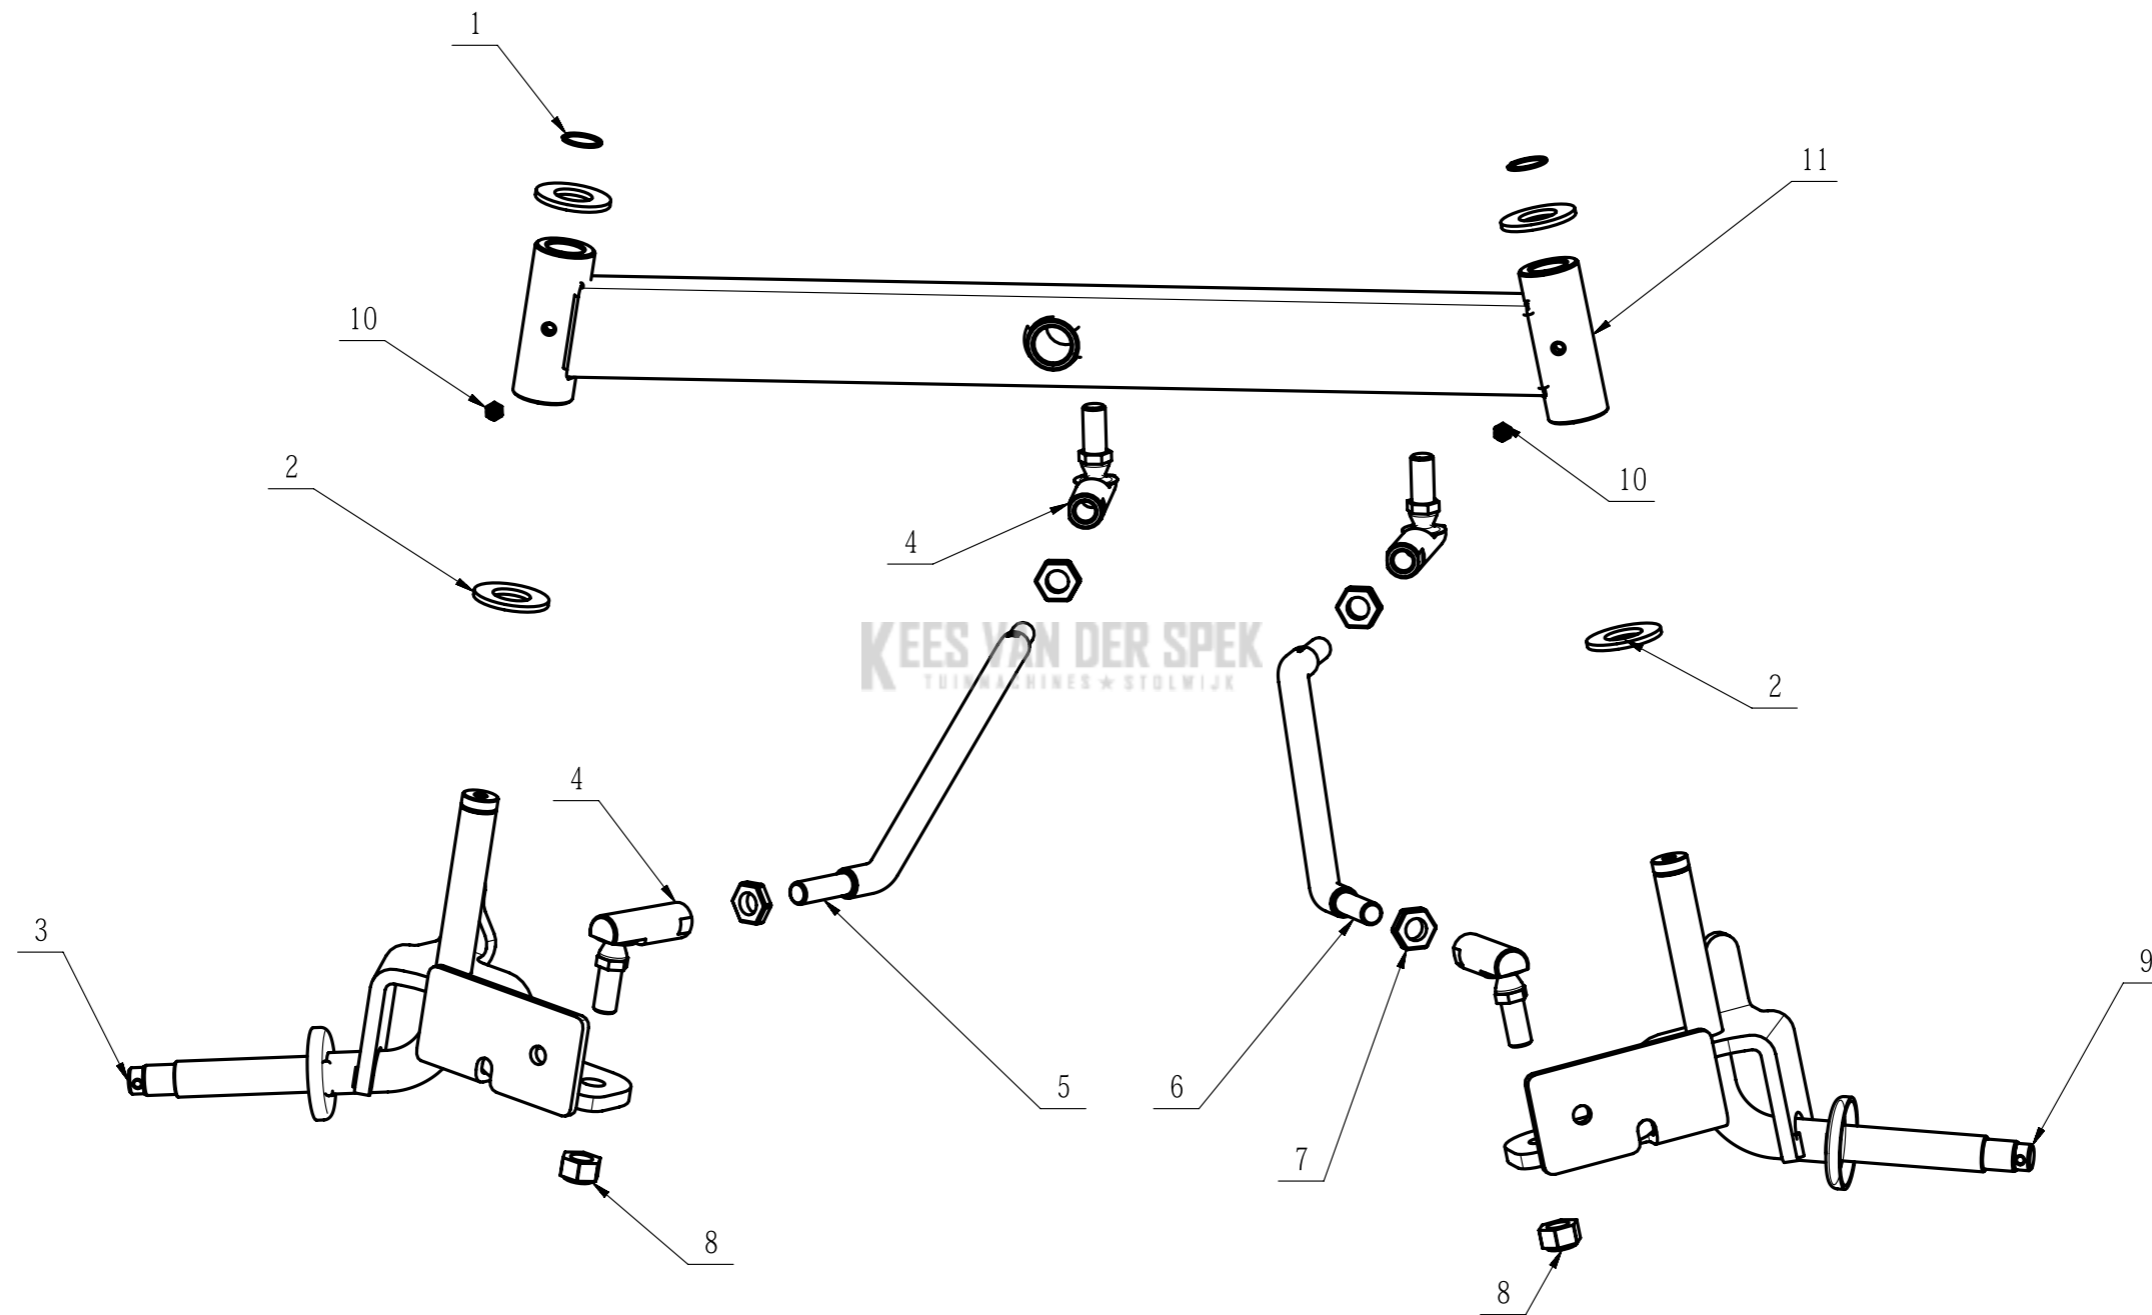

210 Front Axle

Index 11-210	Onderdeelnummer	Description	Partnumber	Qty
210-1	5660384001	Spiral Ring For Shaft	5660384001	2
210-2	5650908001	Plain Washer	5650908001	4
210-3	2829425001	Front Wheel Bracket Assembly	2829425001	1
210-4	5700539001	Spherical Plain Bearings	5700539001	4
210-5	3708922001	Right Drag Link	3708922001	1
210-6	3708921001	Left Drag Link	3708921001	1
210-7	5630520001	Hexagon Thin Nut	5630520001	4
210-8	5630519001	Lock Nut	5630519001	2
210-9	2829424001	Front Wheel Bracket Assembly	2829424001	1
210-10	5640520001	Straight Hydraulc Grease Nipples	5640520001	2
210-11	2829423001	Front Axle	2829423001	1