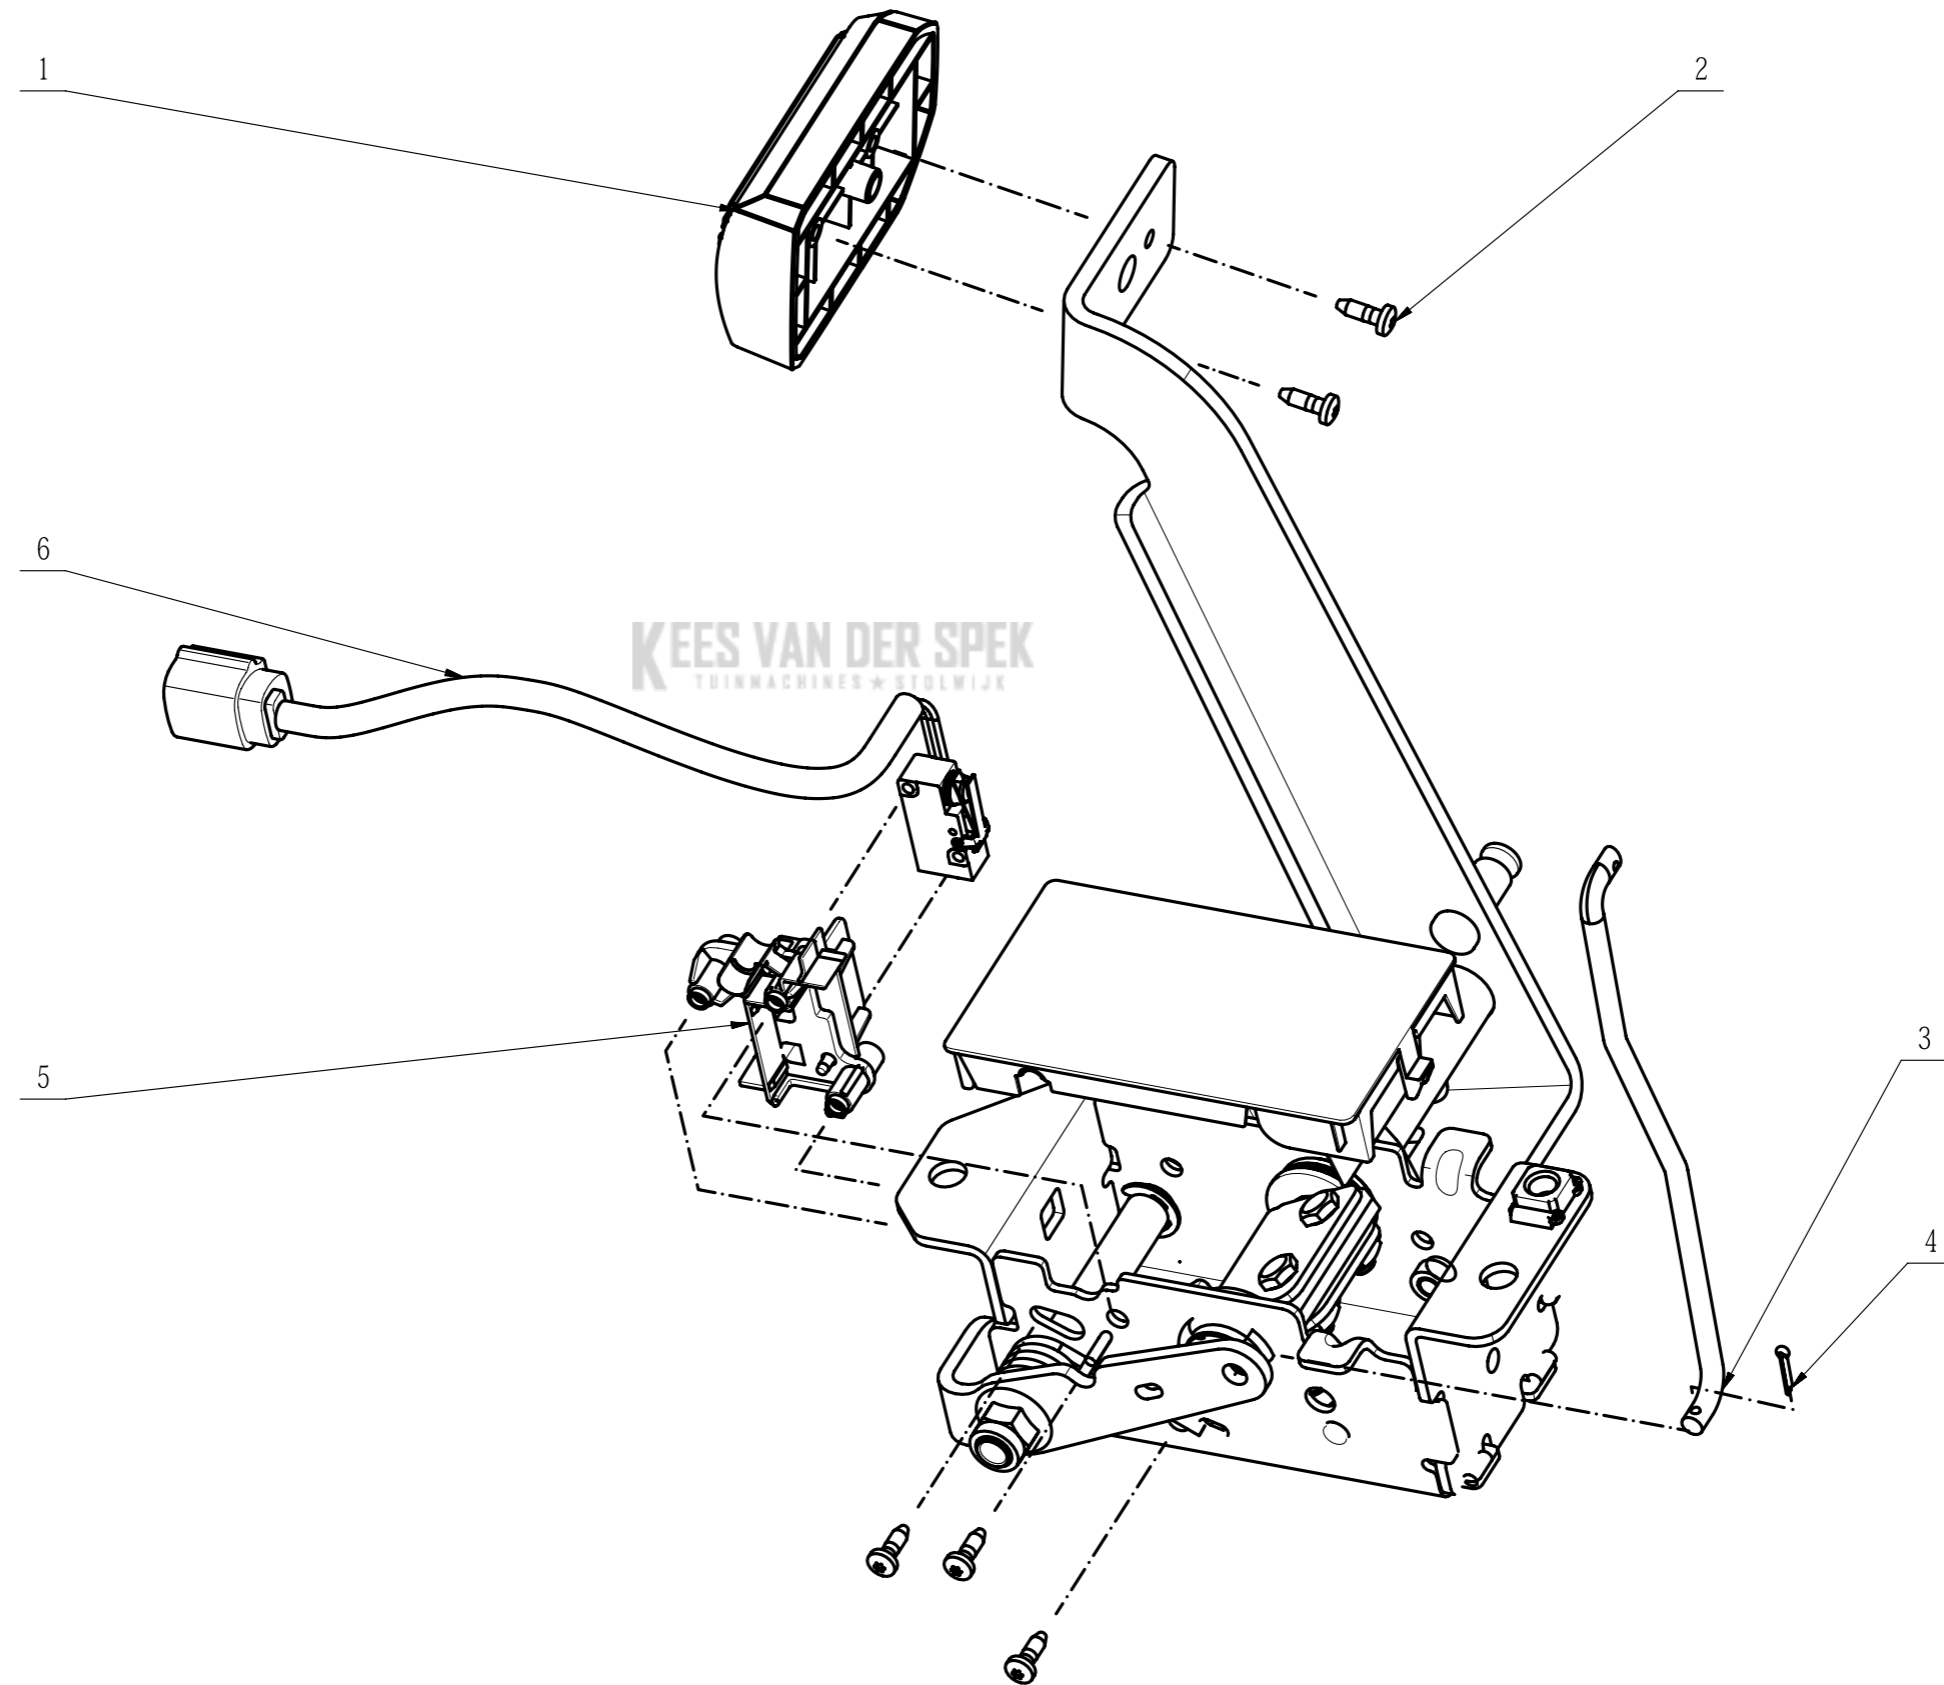

204 Support Plate Assembly

index5-204	Onderdeelnummer	Decription	Partnumber	Qty
204-1	5610388001	Hexalobular Socket Thread Forming Screw	5610388001	5
204-2	3708919001	Bearing Clamping Plate	3708919001	1
204-3	5700252001	Ball Bearing	5700252001	1
204-4	3708905001	Switch-plate	3708905001	1
204-5	5640222001	Hexagon Flange Bolt	5640222001	1
204-6	3708904001	Supporting Structure	3708904001	1
204-7	5630371001	Prevailing Torque Type Hexagon Lock Nut with Flange	5630371001	1

Product Description: Tractor  
Model Number: TR3800E-B  
Service Item Number: 2850706002S01  
Version: A  
Issue Date: 2023/11/09

206 Manual Panel Assembly

Index 7-206	Onderdeelnummer	Description	Partnumber	Qty
206-1	3134190001	Cruise Button	3134190001	1
206-2	4870762001	Push Switch	4870762001	1
206-3	3667866001	Compression Spring	3667866001	1
206-4	2246017001	Nameplate	2246017001	1
206-5	3134137002	Push Plate	3134137002	1
206-6	5620377003	Hexagon Socket Screw	5620377003	4
206-7	3134138001	Plunge Unit	3134138001	1
206-8	3650312001	Pull Rod	3650312001	1
206-9	3135120001	Rubber Plug	3135120001	1
206-10	5611130001	Hexalobular Socket Tapping Screw	5611130001	2
206-11	5630507001	Anti-stripping Clip	5630507001	5
206-12	2246155001	Nameplate	2246155001	1
206-13	3134186002	Support Base	3134186002	1
206-14	3134179001	Charging Port Cover	3134179001	1
206-15	3660810001	Torsion Spring	3660810001	2
206-16	2829750001	Charging Harness Assembly	2829750001	1
206-17	3134192002	Handle	3134192002	1
206-18	2246016001	Nameplate	2246016001	1
206-19	2829495001	LCD Assembly	2829495001	1
206-20	5610305001	Tapping Screw	5610305001	29
206-21	2831711001	Operation Panel Control Electric Assembly	2831711001	1
206-22	2245663001	Nameplate	2245663001	1
206-401	2851020001	Operation Panel Assembly	2851020001	1