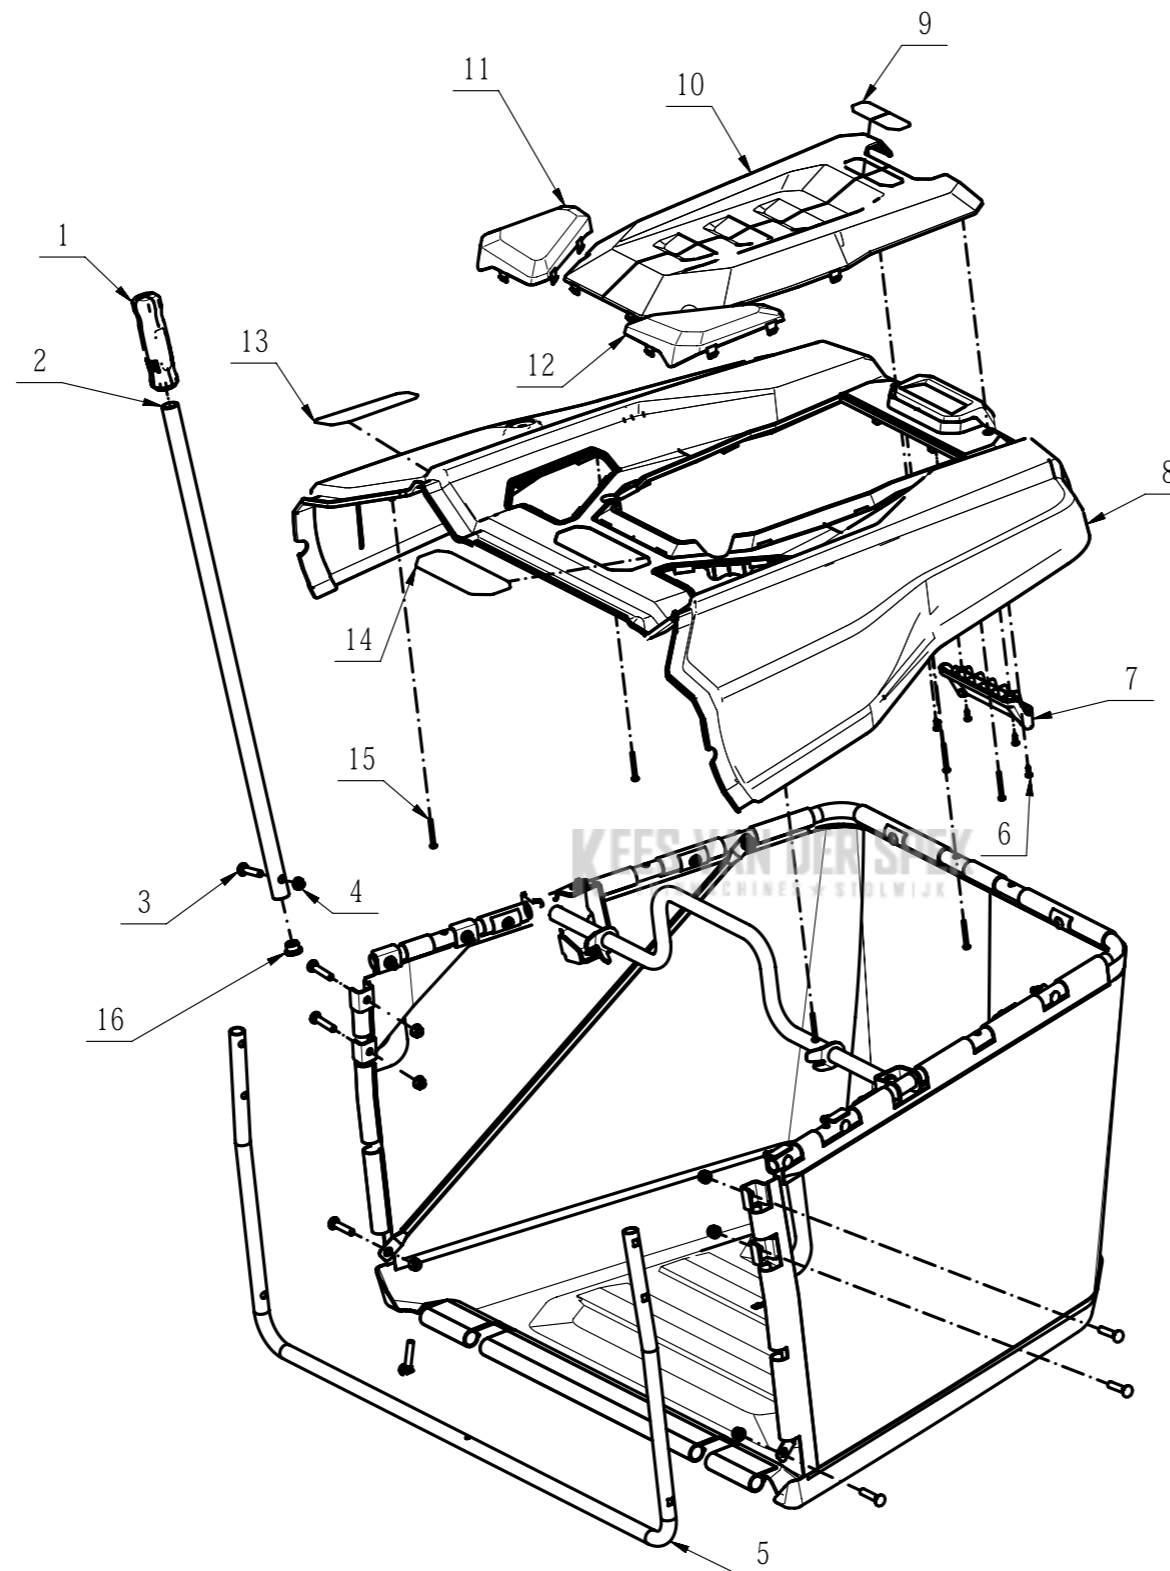

Product Description: Tractor  
Model Number: TR3800E-B  
Service Item Number: 2850577001S01  
Version: A  
Issue Date: 2023/11/09

215 Backboard Assembly

Index 14-215	Onderdeelnummer	Description	Partnumber	Qty
215-1	3709341001	Intermediate Support	3709341001	1
215-2	2850647001	Left Side Plate	2850647001	1
215-3	5611051001	Hexagon Flange Head Thread Forming Screw	5611051001	4
215-4	3667984001	Tension Spring	3667984001	2
215-5	5620377003	Hexagon Socket Screw	5620377003	12
215-6	5640357001	Semicircular Head Square Neck Bolt	5640357001	2
215-7	3709330001	Leaf Spring	3709330001	1
215-8	3709366001	Backboard	3709366001	1
215-9	2850645001	Lock Assembly	2850645001	2
215-10	5630015007	Prevailing Torque Hexagon Nut	5630015007	2
215-11	5630507001	Anti-stripping Clip	5630507001	2
215-12	2850620001	Switch Box Assembly	2850620001	1
215-13	2850621001	Switch Box Assembly	2850621001	1
215-14	2850648001	Right Side Plate	2850648001	1
215-15	3135052001	Telescopic Pole	3135052001	1

Product Description: Tractor  
Model Number: TR3800E-B  
Service Item Number: 2850576002S01  
Version: A  
Issue Date: 2023/11/09

216 Grass Catcher Assembly

Index17-216	Onderdeelnummer	Description	Partnumber	Qty
216-1	3135303001	Handle	3135303001	1
216-2	3709367001	Telescope Tube	3709367001	1
216-3	5640327001	Square Neck Bolt	5640327001	14
216-4	5630371001	Prevailing Torque Type Hexagon Lock Nut with Flange	5630371001	15
216-5	3709362001	Elbow Tube	3709362001	1
216-6	5620377003	Hexagon Socket Screw	5620377003	4
216-7	3135003001	Rear Handle Cover	3135003001	1
216-8	3135000002	Rear Cover	3135000002	1
216-9	2246154001	Nameplate	2246154001	1
216-10	3135008002	Decorative Cover	3135008002	1
216-11	3135004001	Right Transparent Cover	3135004001	1
216-12	3135005001	Left Transparent Cover	3135005001	1
216-13	2246156001	Nameplate	2246156001	1
216-14	2246153001	Nameplate	2246153001	1
216-15	5610286001	Tapping Screw	5610286001	6
216-16	3135769001	End Cap	3135769001	1