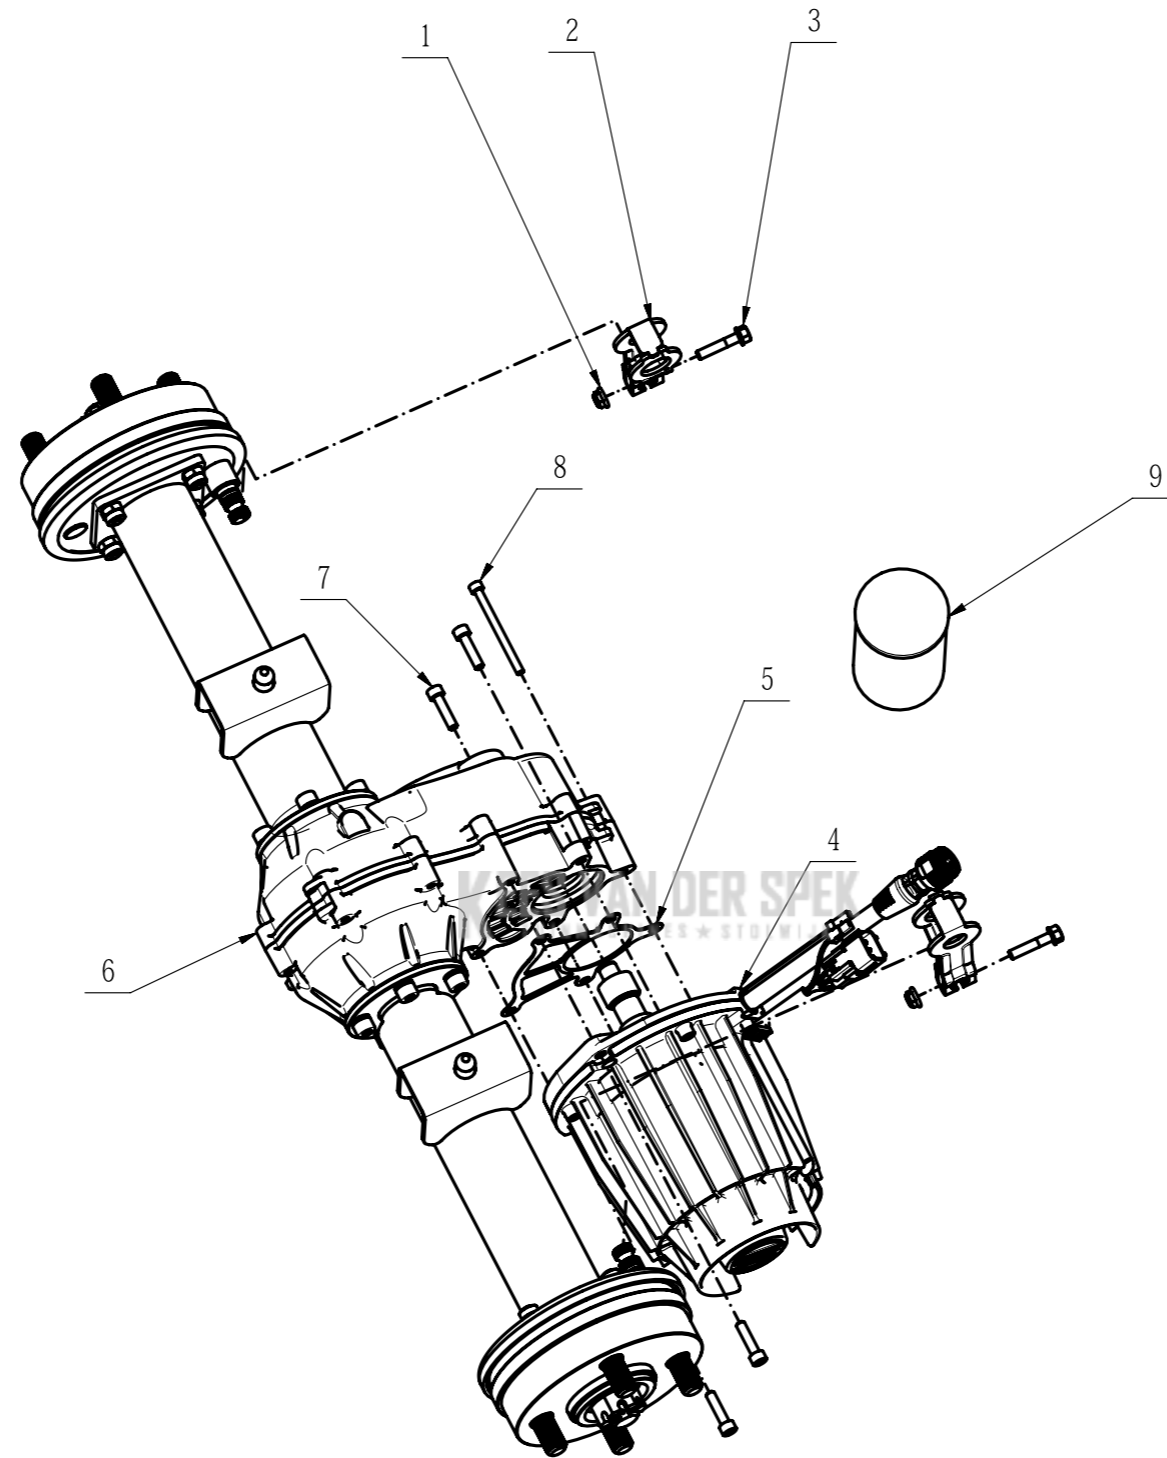

Product Description: Tractor
Model Number: TR3800E-B
Service Item Number: 2850680001S01
Version: A
Issue Date: 2023/11/09

203 Drive Axle Assembly

index 4-203	Onderdeelnummer	Description	Partnumber	Qty
203-1	5630244004	Nut	5630244004	2
203-2	3708883001	Rocker Arm	3708883001	2
203-3	5640536001	Flange Bolt	5640536001	2
203-4	2730382002	DC Motor	2730382002	1
203-5	5690612001	Sealing Gasket	5690612001	1
203-6	2850131001	Rear Axle Assembly	2850131001	1
203-7	5620550004	Hexagon Socket Screw	5620550004	4
203-8	5611050001	Hexagon Socket Screw	5611050001	1
203-9	5970163001	Grease	5970163001	1