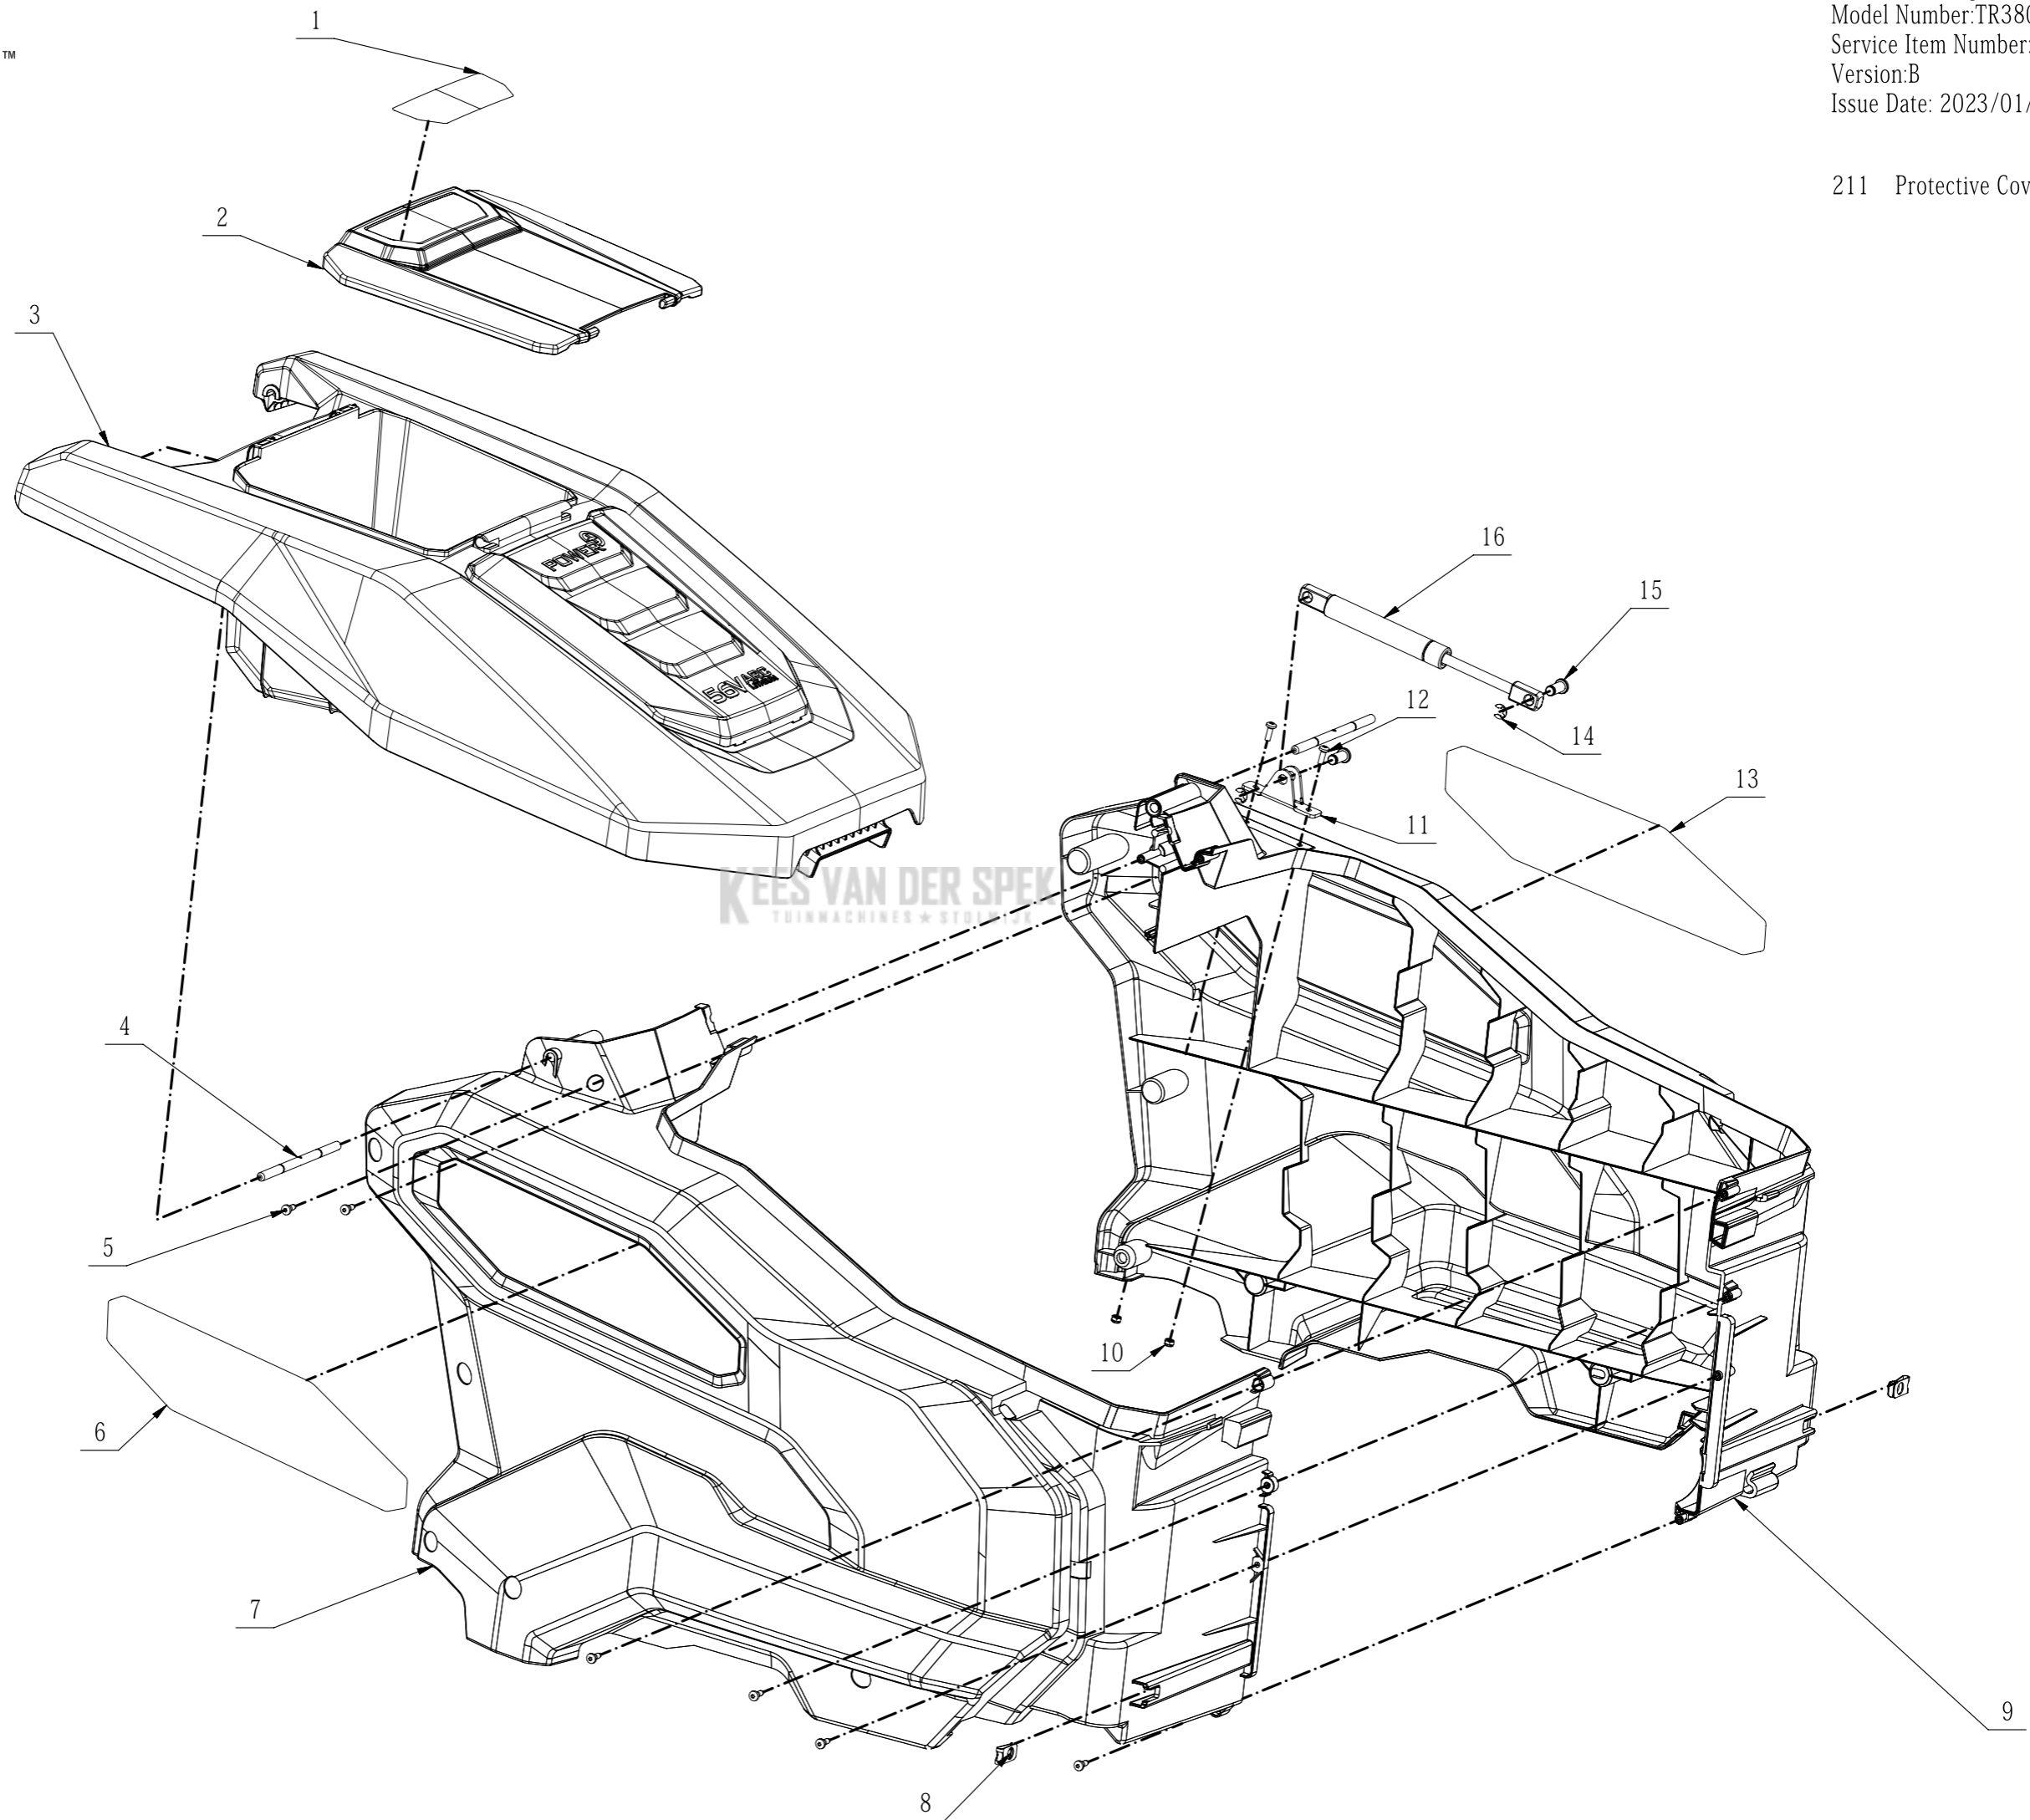

Index 12-211	Onderdeelnummer	Description	Partnumber	Qty
211-1	2246015001	Nameplate	2246015001	1
211-2	3403493002	Lid Case	3403493002	1
211-3	2850158002	Battery Box Cover Assembly	2850158002	1
211-4	5670564001	Pin Shaft	5670564001	2
211-5	5620377003	Hexagon Socket Screw	5620377003	6
211-6	2246020002	Nameplate	2246020002	1
211-7	3134185002	Right Cover	3134185002	1
211-8	5630507001	Anti-stripping Clip	5630507001	2
211-9	3134178002	Left Cover	3134178002	1
211-10	5630231001	Nut	5630231001	2
211-11	3707349001	Support Base	3707349001	1
211-12	5620477003	Hexagon Lobular Screw	5620477003	2
211-13	2246020001	Nameplate	2246020001	1
211-14	5660305001	E Ring	5660305001	2
211-15	5670559001	Pin Shaft	5670559001	2
211-16	3660805001	Gas Spring	3660805001	1