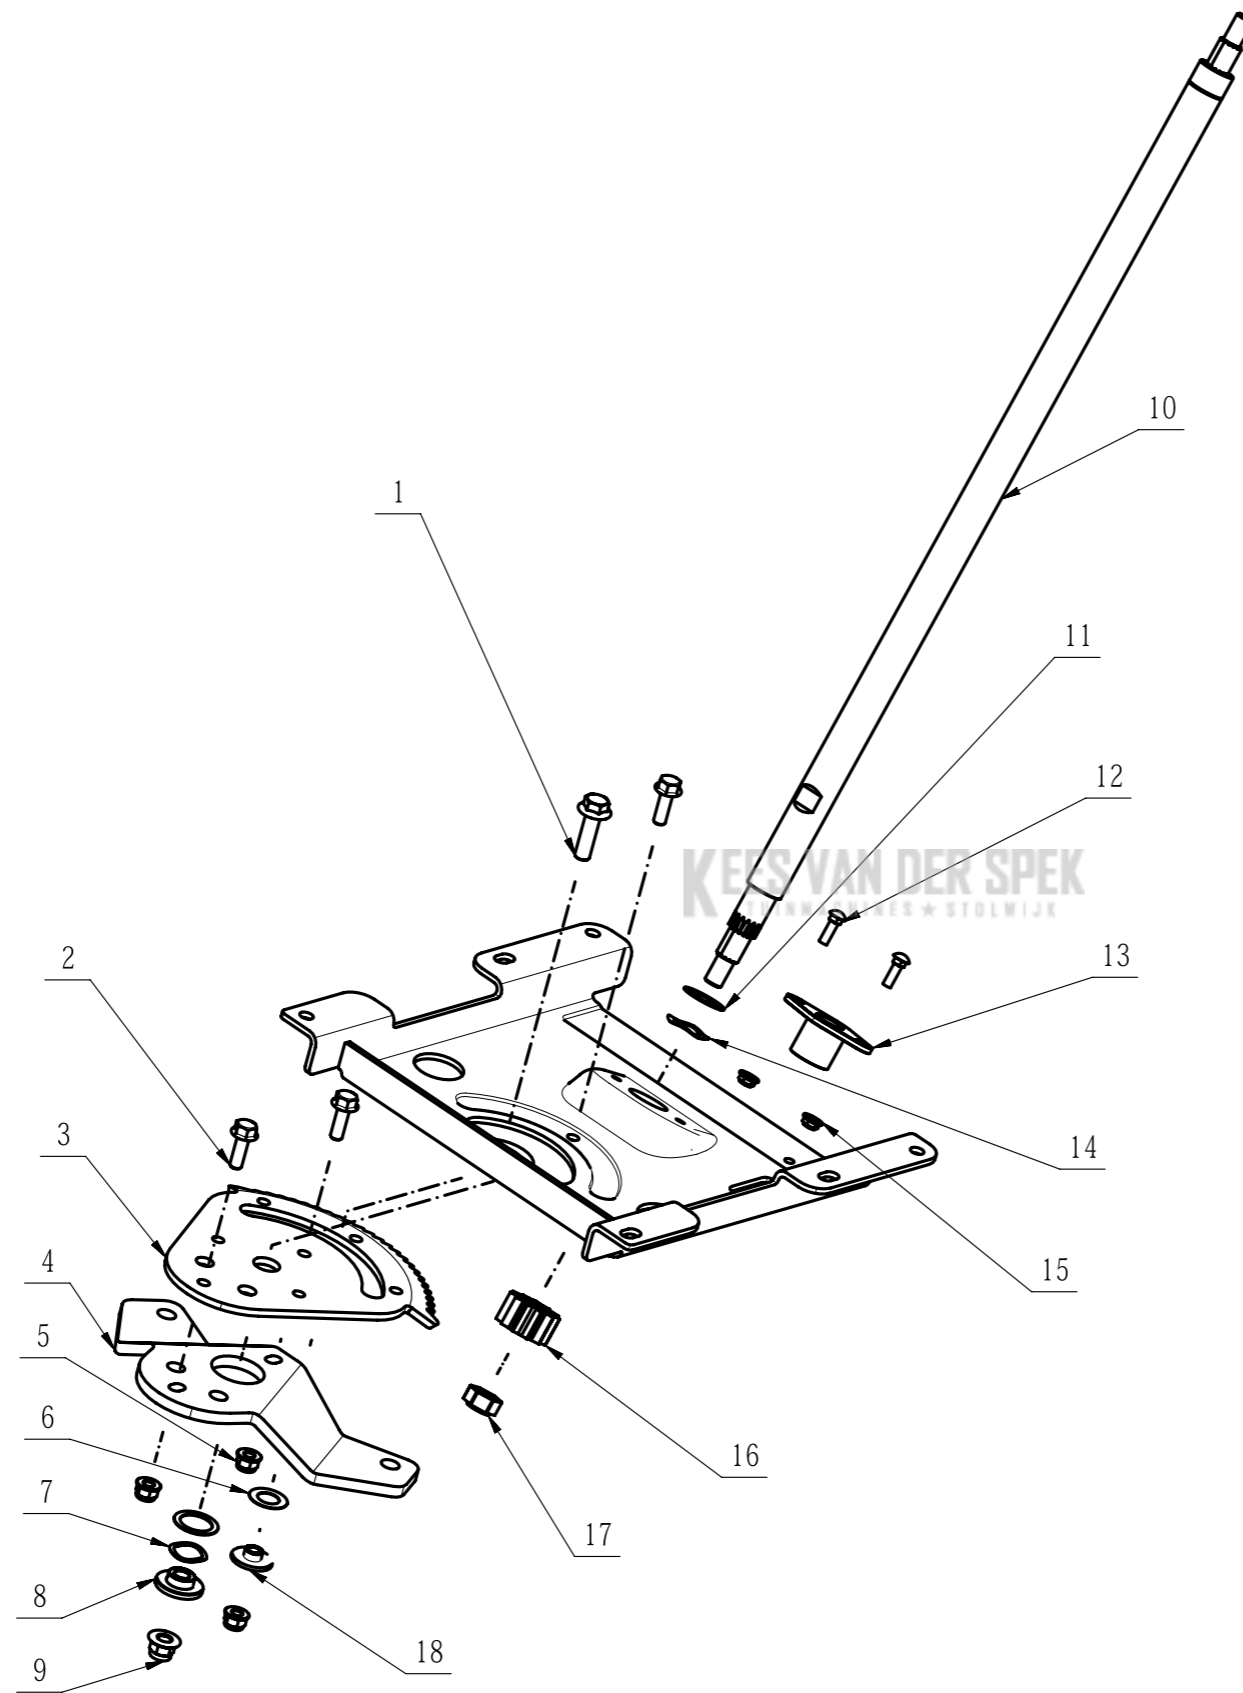

205 Spindle Assembly

Index6	Onderdeelnummer	Decription	Partnumber	Qty
205-1	5640212002	Bolt	5640212002	1
205-2	5640354001	Flange Bolt-Large Series	5640354001	3
205-3	3708923001	Deflecting Plate	3708923001	1
205-4	3708916001	Connecting Plate	3708916001	1
205-5	5630371001	Prevailing Torque Type Hexagon Lock Nut w	5630371001	3
205-6	5650366001	Washer	5650366001	1
205-7	5650288001	Wave washer	5650288001	1
205-8	3580471001	Bushing	3580471001	1
205-9	5630267001	Nut	5630267001	1
205-10	2850275001	Shaft Assembly	2850275001	1
205-11	5650246001	Washer	5650246001	2
205-12	5640357001	Semicircular Head Square Neck Bolt	5640357001	2
205-13	3522133001	Support Base	3522133001	1
205-14	5650305001	Wave Washer	5650305001	1
205-15	5630244004	Nut	5630244004	2
205-16	3570388001	Spline Gear	3570388001	1
205-17	5630070003	Nut	5630070003	1
205-18	3580472001	Bushing	3580472001	1