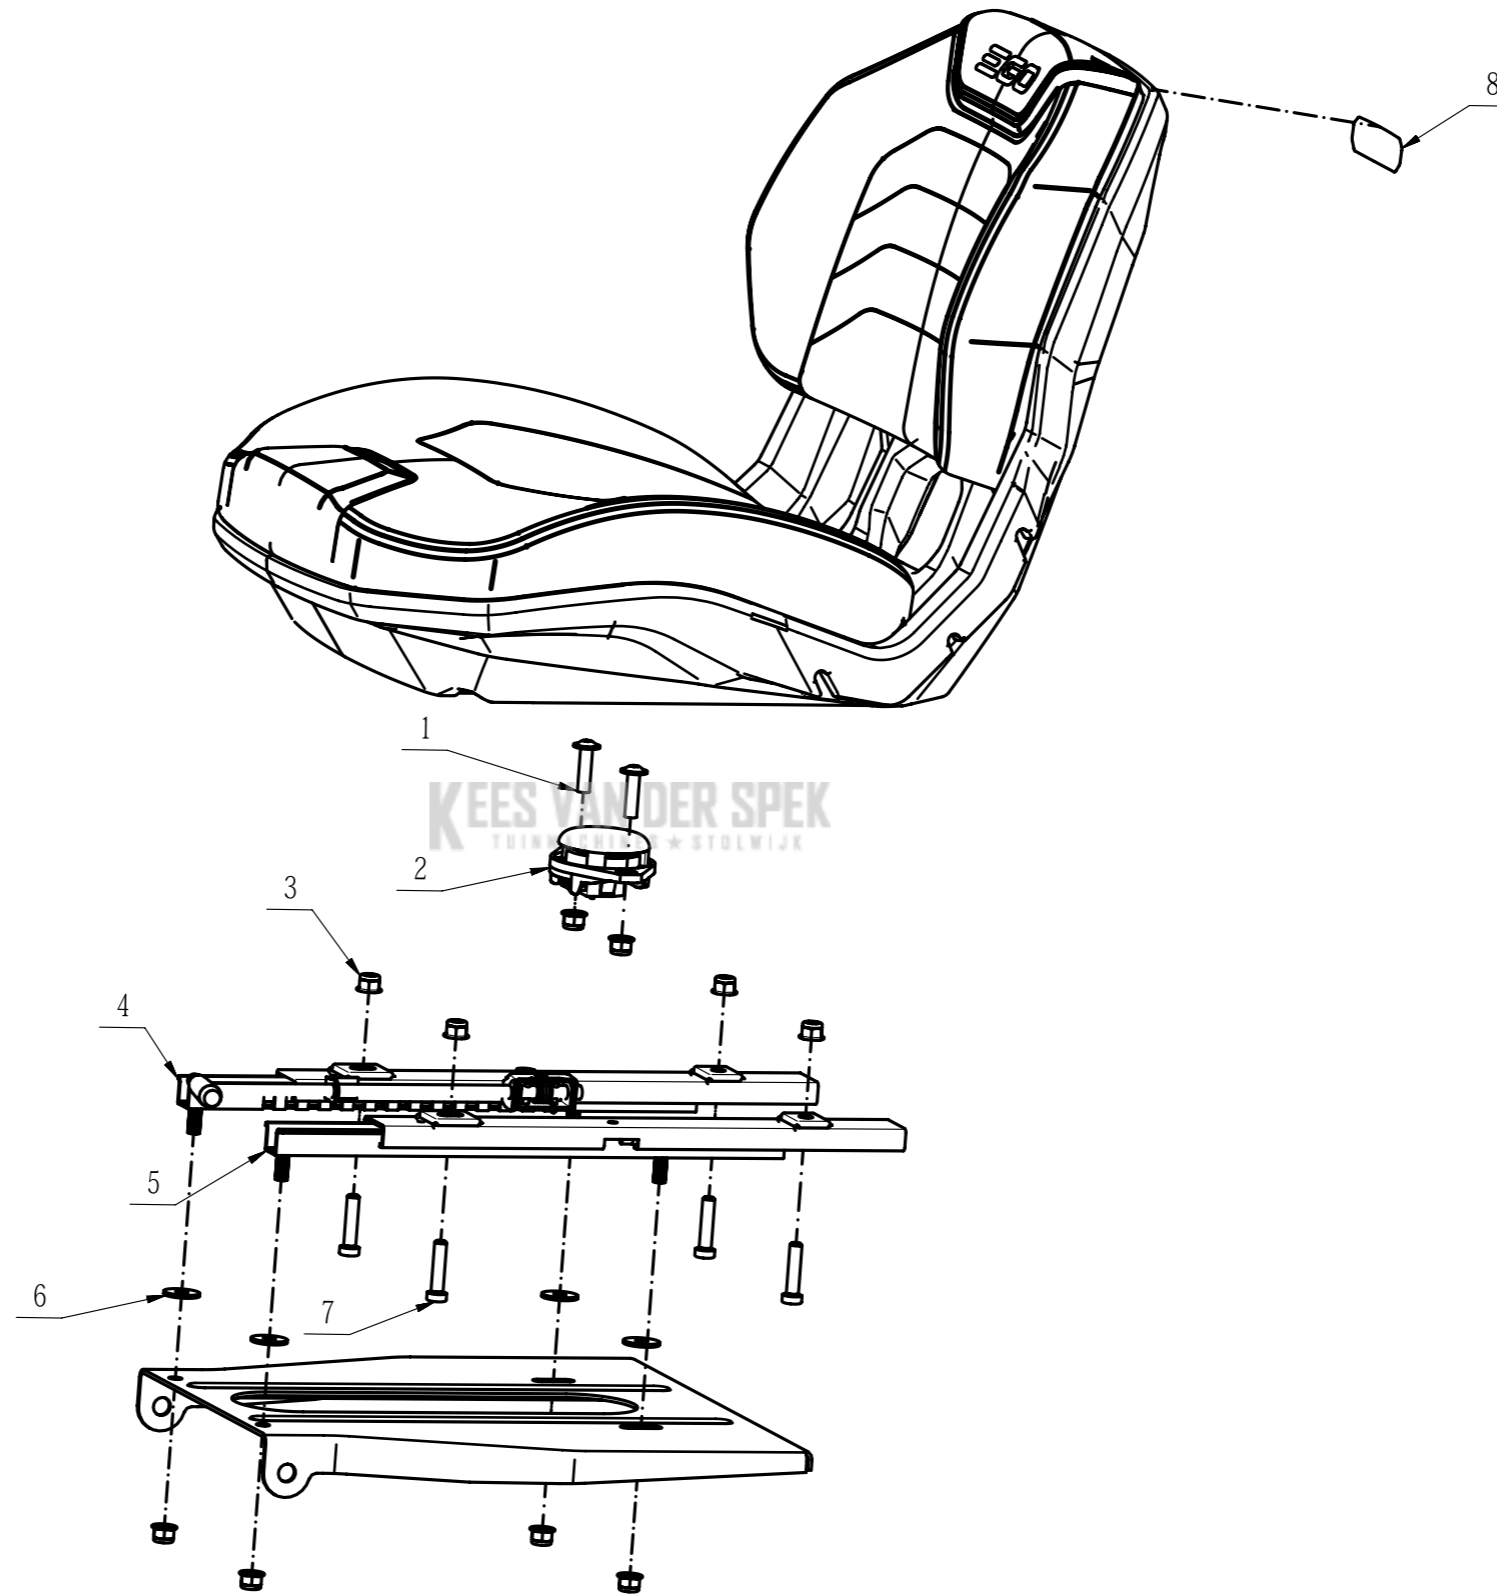

Product Description: Tractor  
Model Number: TR3800E-B  
Service Item Number: 2850393002S01  
Version: A  
Issue Date: 2023/11/29

201 Seat Assembly

Index2-201	Onderdeelnummer	Description	Partnumber	Qty
201-1	5611121001	Hexagon Socket Button Head Screw	5611121001	2
201-2	4870579001	Switch Assembly	4870579001	1
201-3	5630371001	Prevailing Torque Type Hexagon Lock Nut with Flange	5630371001	10
201-4	2851092001	Right Guide Rail	2851092001	1
201-5	2829522001	Left Guide Rail	2829522001	1
201-6	5650024005	Plain Washer	5650024005	12
201-7	5611175001	Hexagon Socket Head Cap Screw	5611175001	4
201-8	2246018001	Nameplate	2246018001	1