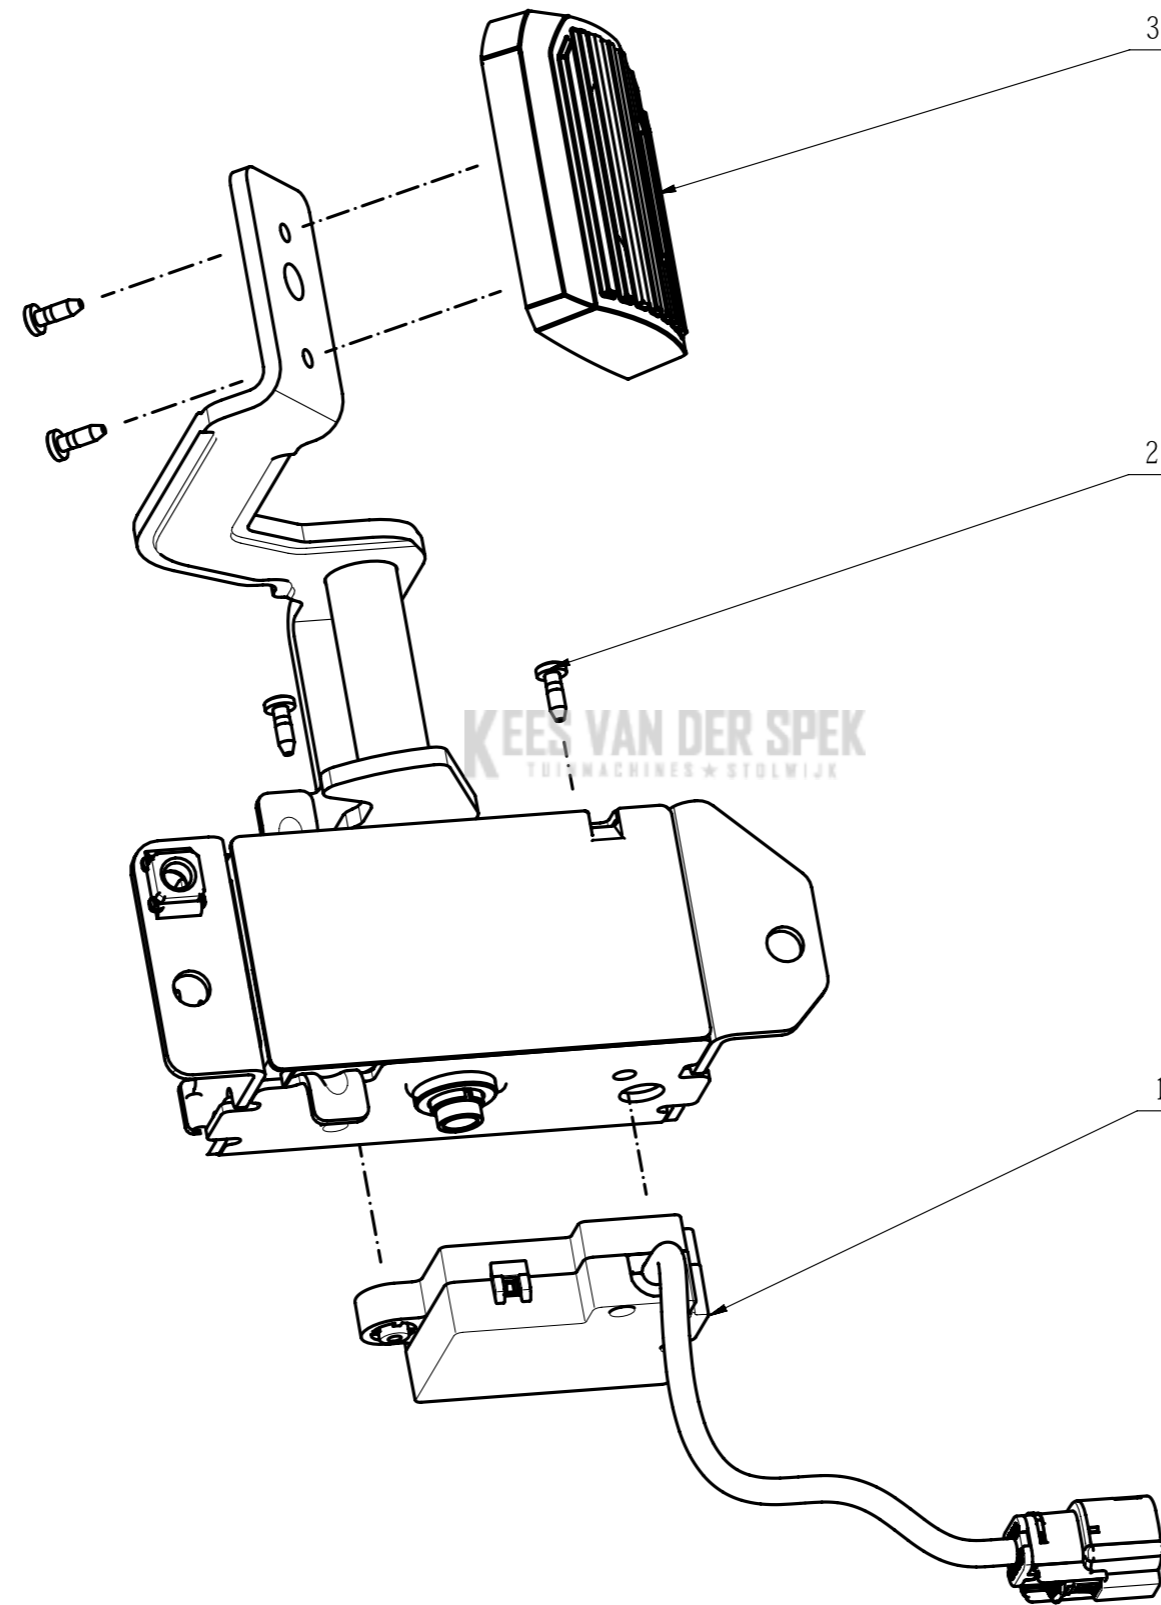

Product Description: Tractor  
Model Number: TR3800E-B  
Service Item Number: 2850706002S01  
Version: A  
Issue Date: 2023/11/09

206 Manual Panel Assembly

Index 7-206	Onderdeelnummer	Description	Partnumber	Qty
206-1	3134190001	Cruise Button	3134190001	1
206-2	4870762001	Push Switch	4870762001	1
206-3	3667866001	Compression Spring	3667866001	1
206-4	2246017001	Nameplate	2246017001	1
206-5	3134137002	Push Plate	3134137002	1
206-6	5620377003	Hexagon Socket Screw	5620377003	4
206-7	3134138001	Plunge Unit	3134138001	1
206-8	3650312001	Pull Rod	3650312001	1
206-9	3135120001	Rubber Plug	3135120001	1
206-10	5611130001	Hexalobular Socket Tapping Screw	5611130001	2
206-11	5630507001	Anti-stripping Clip	5630507001	5
206-12	2246155001	Nameplate	2246155001	1
206-13	3134186002	Support Base	3134186002	1
206-14	3134179001	Charging Port Cover	3134179001	1
206-15	3660810001	Torsion Spring	3660810001	2
206-16	2829750001	Charging Harness Assembly	2829750001	1
206-17	3134192002	Handle	3134192002	1
206-18	2246016001	Nameplate	2246016001	1
206-19	2829495001	LCD Assembly	2829495001	1
206-20	5610305001	Tapping Screw	5610305001	29
206-21	2831711001	Operation Panel Control Electric Assembly	2831711001	1
206-22	2245663001	Nameplate	2245663001	1
206-401	2851020001	Operation Panel Assembly	2851020001	1

Index 9-208	Onderdeelnummer	Description	Partnumber	Qty
208-1	2831378001	Hall Electric Assembly	2831378001	1
208-2	5620377003	Hexagon Socket Screw	5620377003	4
208-3	3134129001	Pedal	3134129001	1

Product Description: Tractor  
Model Number: TR3800E-B  
Service Item Number: 2829494002S01  
Version: A  
Issue Date: 2023/11/09