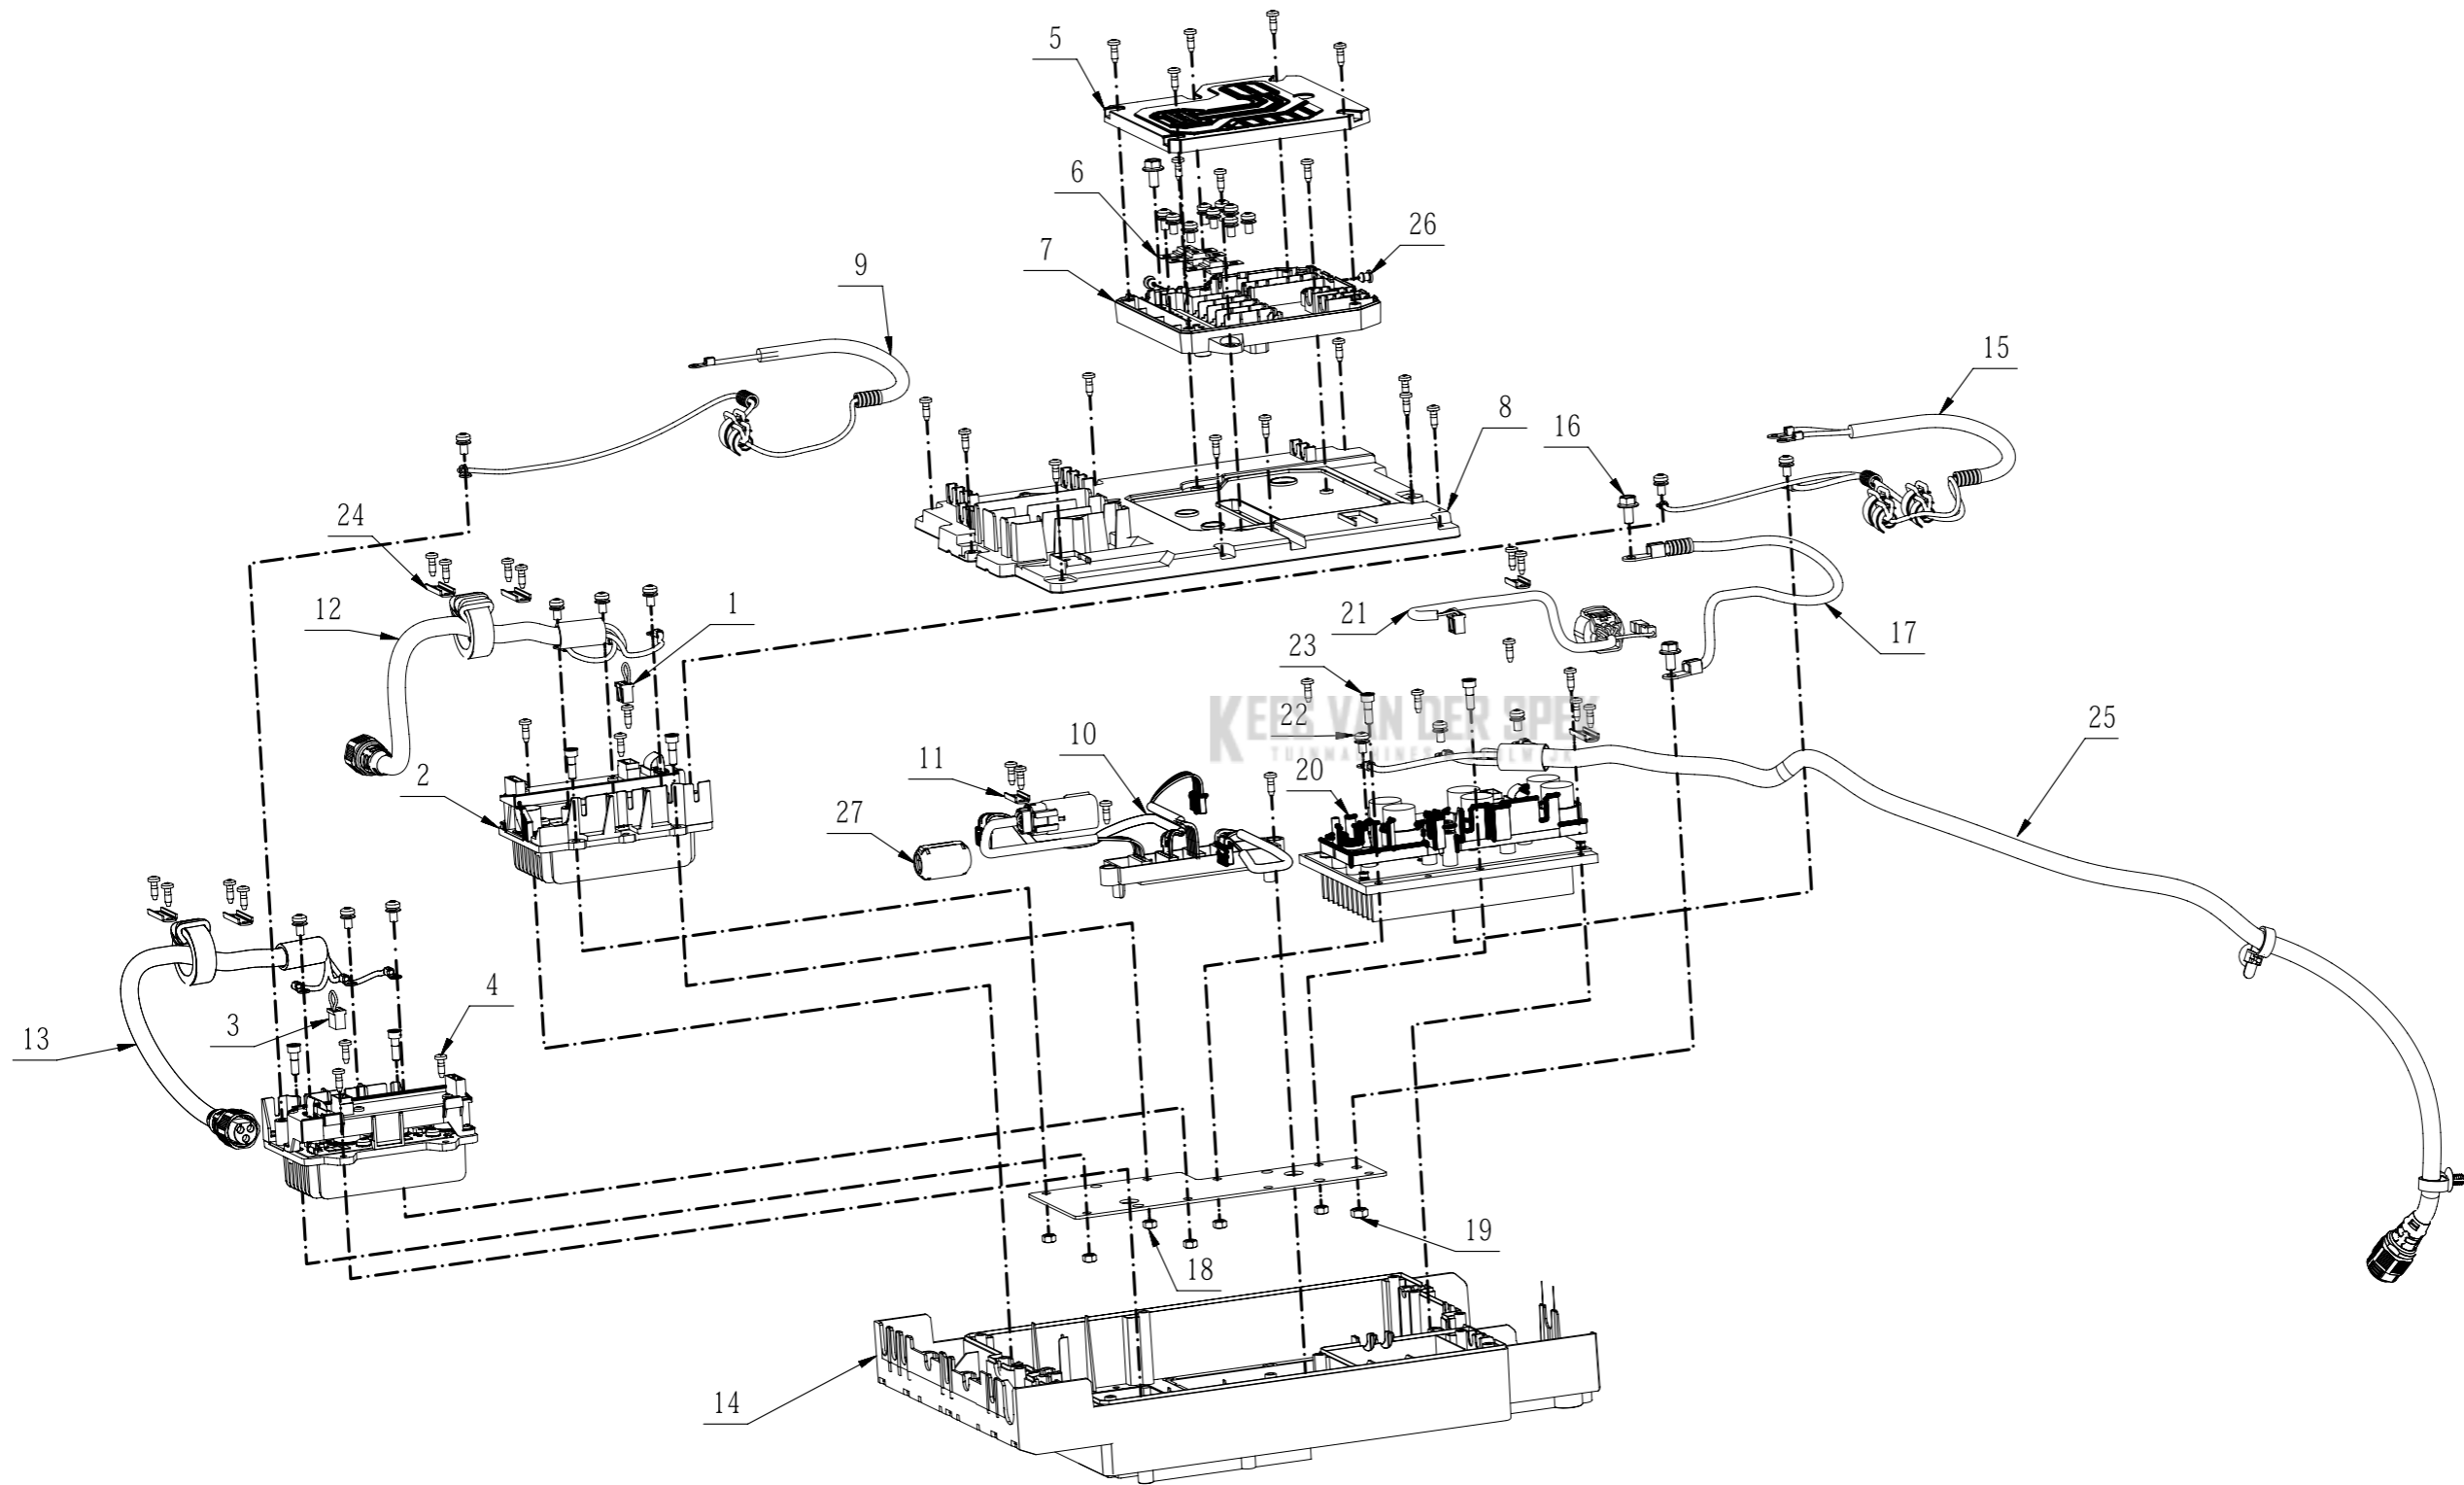

Product Description: Tractor
Model Number: TR3800E-B
Service Item Number: 2832134001S01
Version: B
Issue Date: 2024/01/31

202 Control Electric Assembly

index3-202	Onderdeel nummer	Description	Partnumber	Qty
202-1	4861205001	Motor Wiring Harness	4861205001	1
202-2	2831918001	Motor Driver Electric Assembly	2831918001	2
202-3	4861204001	Motor Wiring Harness	4861204001	1
202-4	5620377003	Hexagon Socket Screw	5620377003	45
202-5	3131053001	Fuse PCB Box	3131053001	1
202-6	4970355001	Fuse	4970355001	3
202-7	2850307001	Base Assembly	2850307001	1
202-8	3135272001	Top Cover	3135272001	1
202-9	4861329001	Host Power Wire Harness	4861329001	1
202-10	2831467001	Connecting Electric Assembly	2831467001	1
202-11	3700367001	Cord Anchorage	3700367001	2
202-12	4861347002	Motor Wire Harness	4861347002	1
202-13	4861347001	Motor Wire Harness	4861347001	1
202-14	3135271001	Lower Housing	3135271001	1
202-15	4861328001	Host Power Wire Harness	4861328001	1
202-16	5640373001	Hex Serrated Flange Screw	5640373001	3
202-17	4860768001	Host Power Wire Harness	4860768001	1
202-18	5630006003	Prevailing Torque Hexagon Nut	5630006003	6
202-19	5630015001	Prevailing Torque Hexagon Nut	5630015001	1
202-20	2831917001	Main Electric Assembly	2831917001	1
202-21	4861364002	Wire Harness	4861364002	1
202-22	5611128001	Screw and Washer Assembly	5611128001	21
202-23	5620019004	Hexagon Socket Screw	5620019004	6
202-24	3707407001	Cord Anchorage	3707407001	5
202-25	4861306001	Motor Wire Harness	4861306001	1
202-26	3133018001	Waterproof Plug	3133018001	2
202-27	3680226001	Magnetic Block	3680226001	1