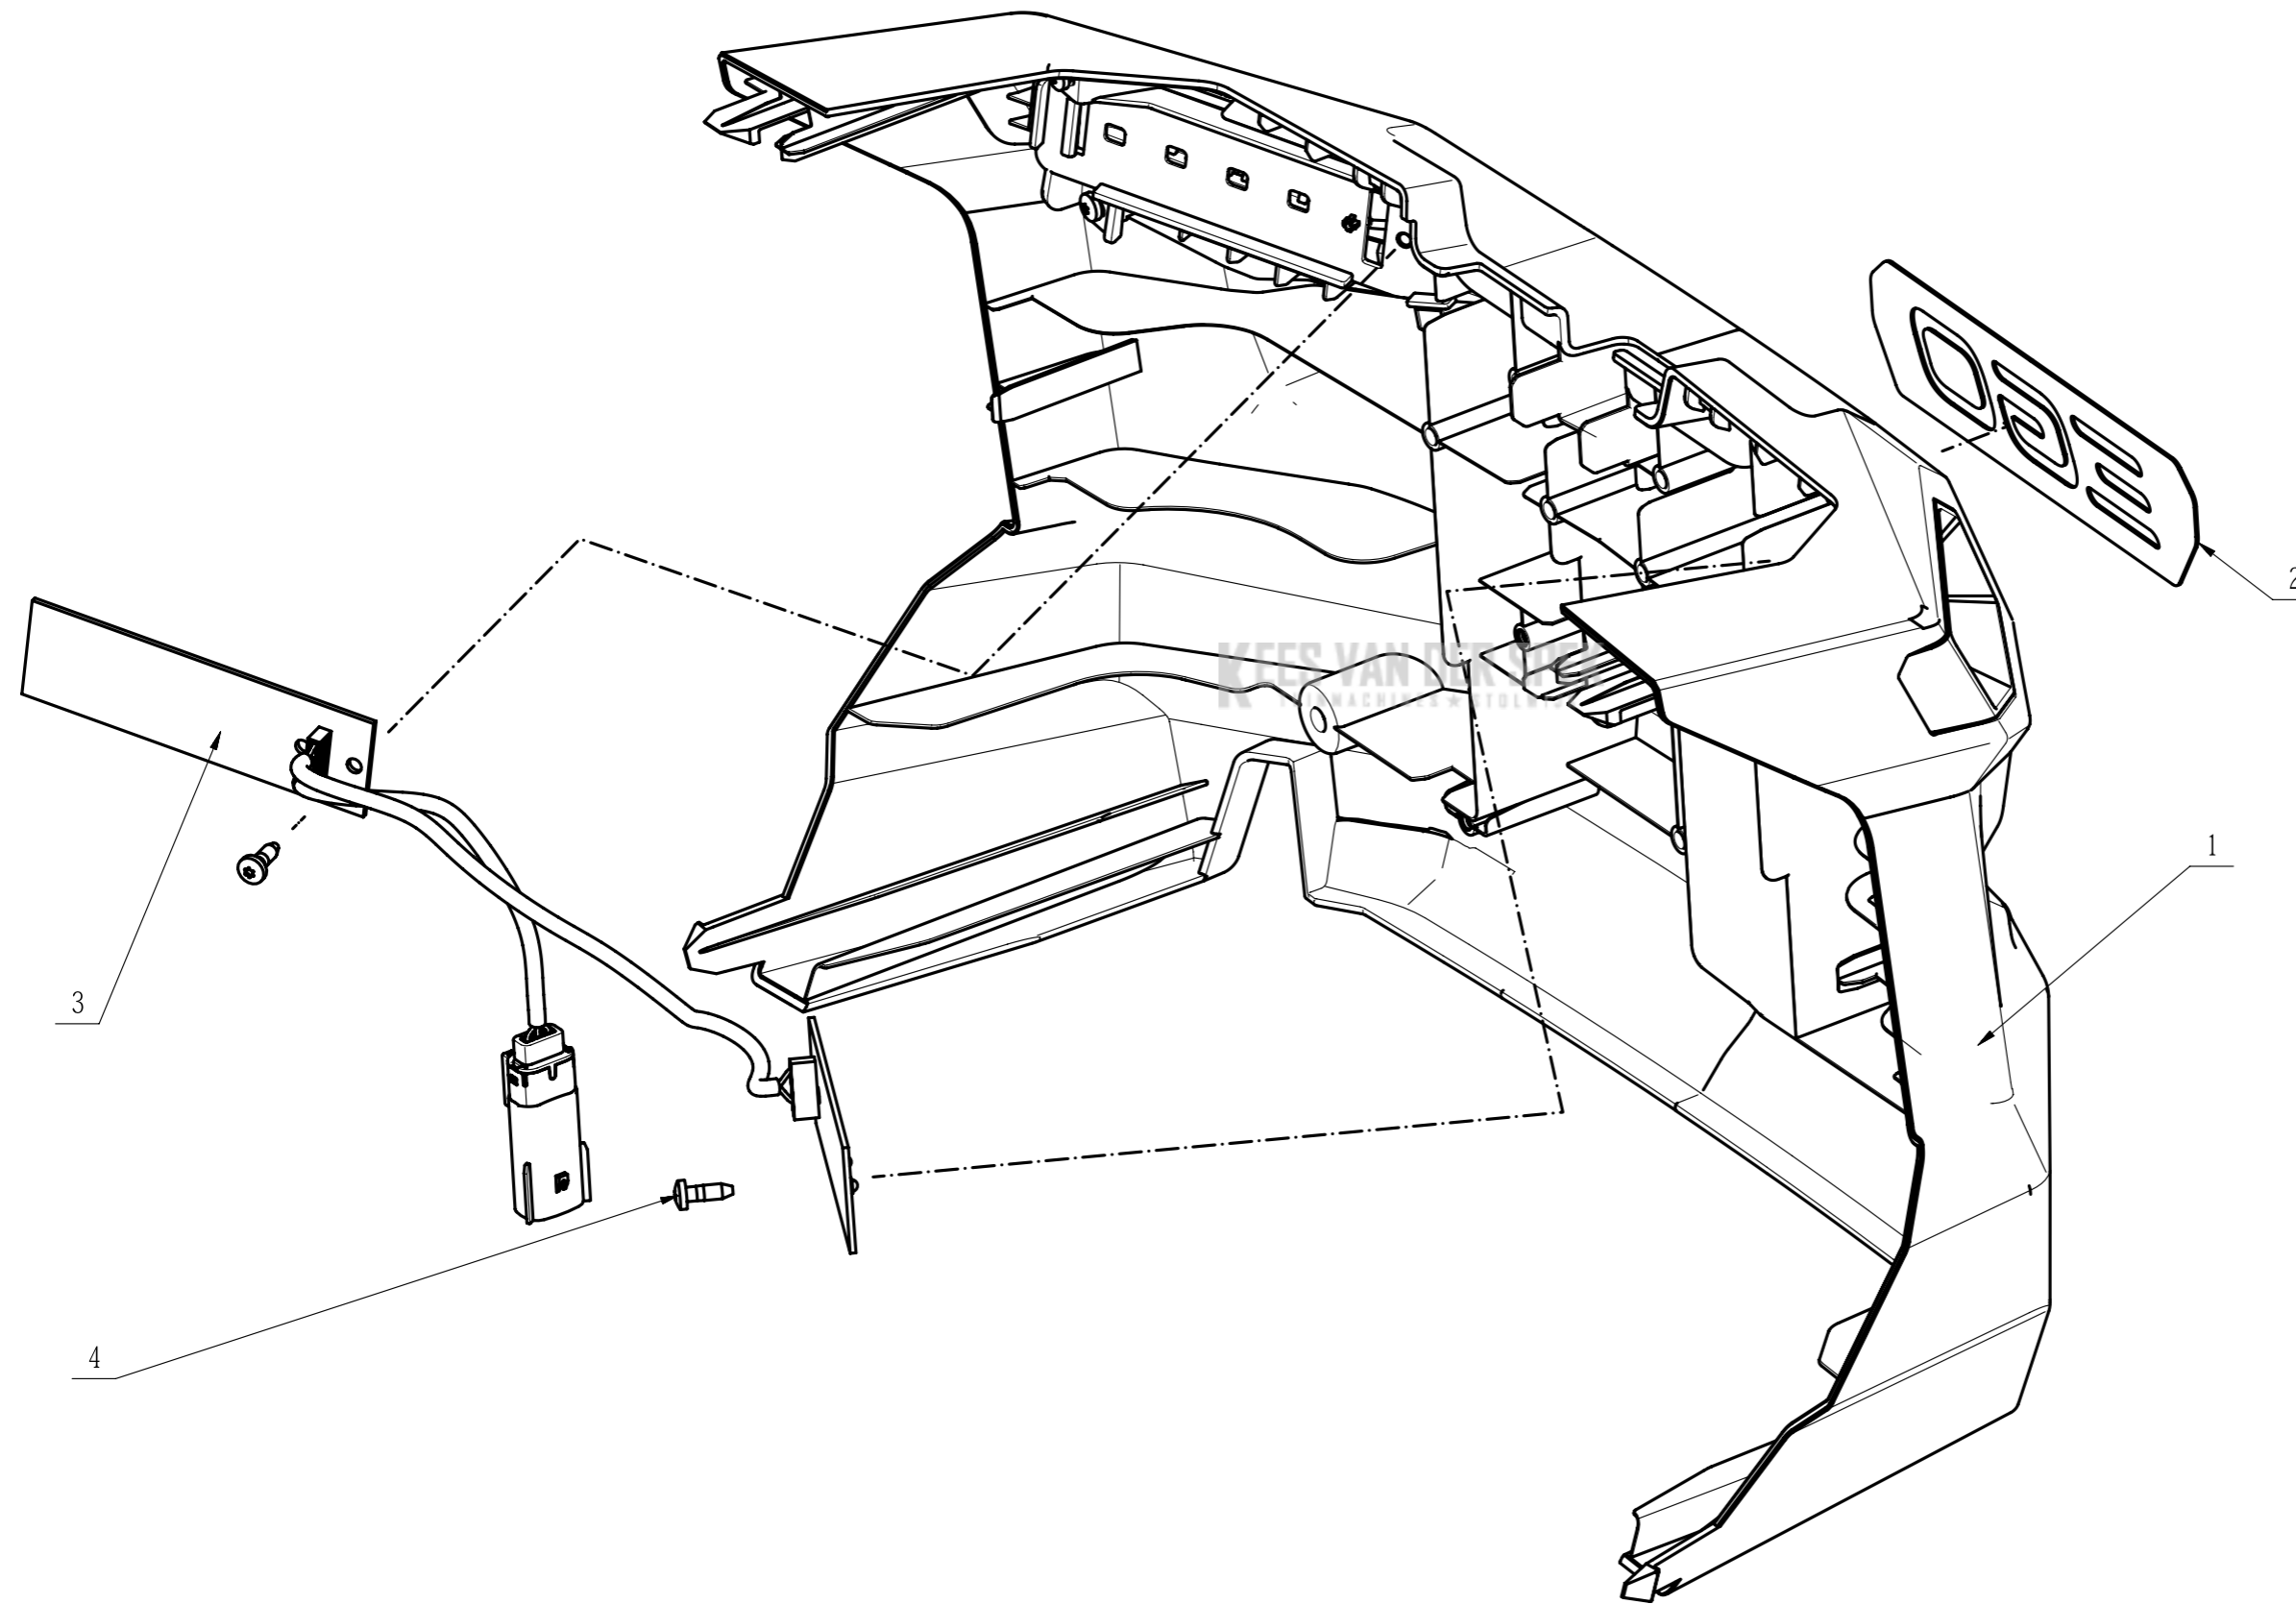

Index 13-212	Onderdeel nummer	Description	Partnumber	Qty
212-1	2850240002	Front Cover Assembly	2850240002	1
212-2	3707446001	EGO Logo	3707446001	1
212-3	2831479001	LED Electric Assembly	2831479001	1
212-4	5620377003	Hexagon Socket Screw	5620377003	2