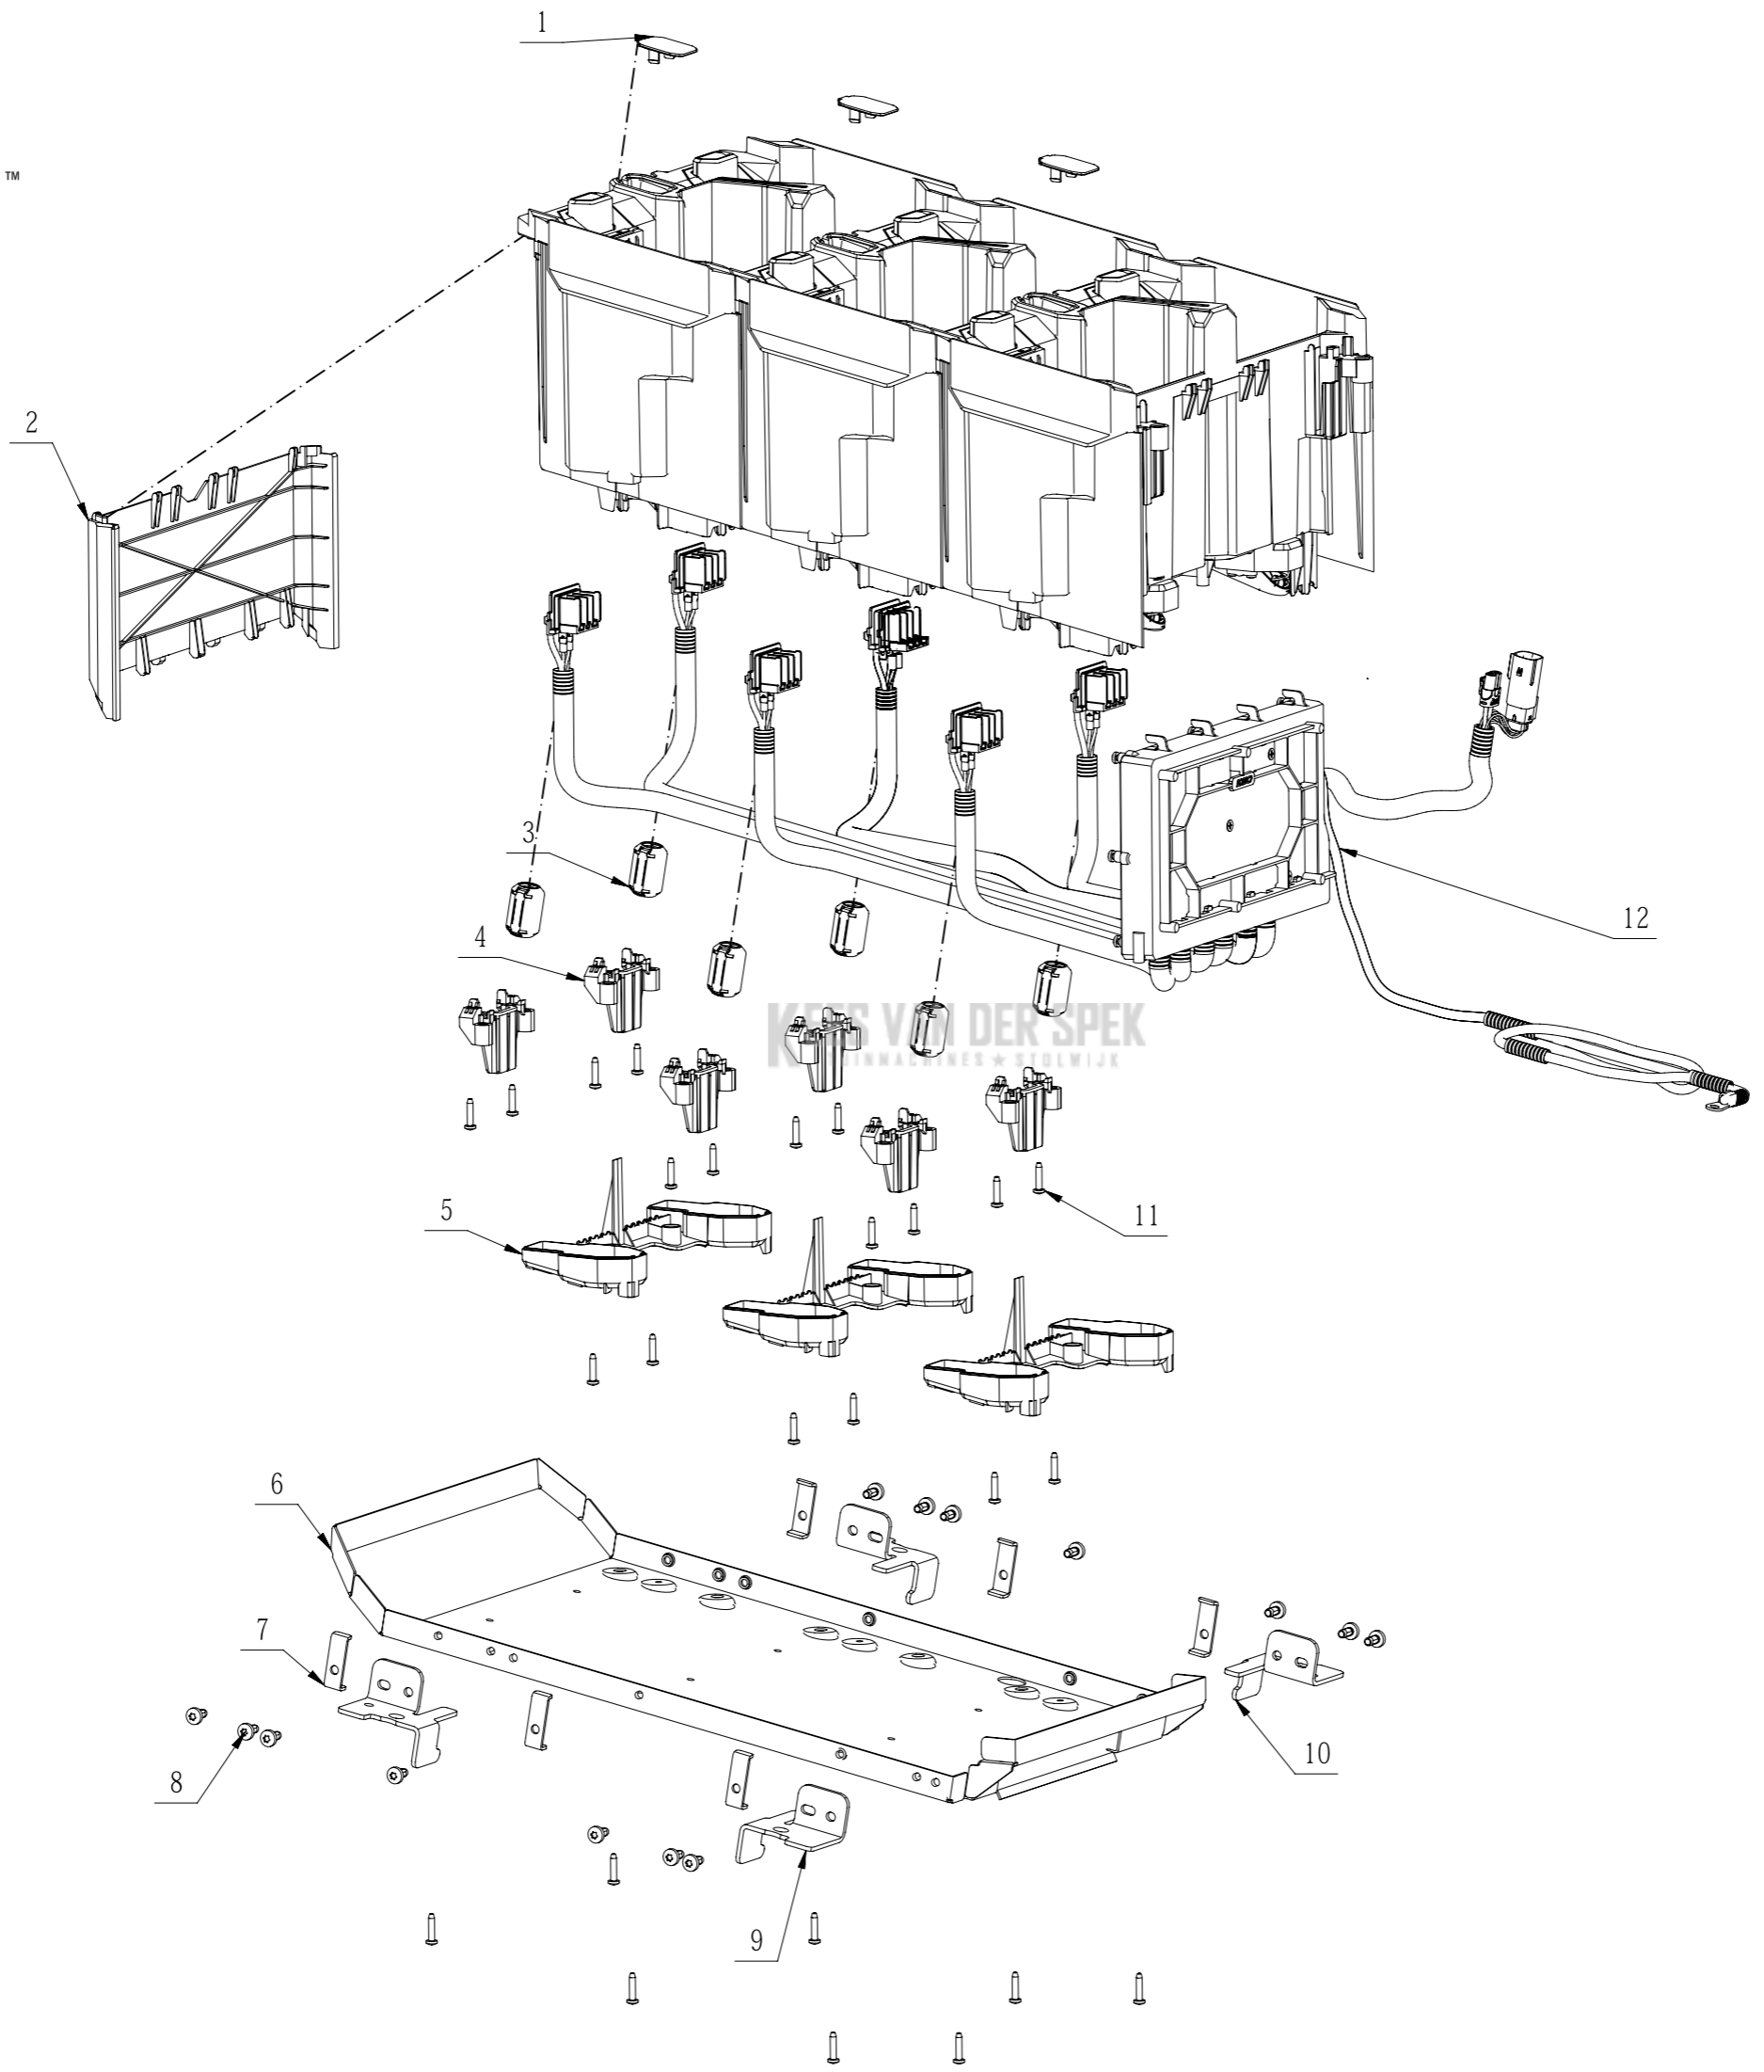

Product Description: Tractor
Model Number: TR3800E-B
Service Item Number: 2850682001S01
Version: A
Issue Date: 2023/11/09

213 Battery Box Assembly

Index 14-213	Onderdeelnummers	Description	Partnumber	Qty
213-1	3130965001	Cover	3130965001	3
213-2	3130961001	Dust Cover	3130961001	1
213-3	3680226001	Magnetic Block	3680226001	6
213-4	3131426001	Supporting Structure	3131426001	6
213-5	3130969001	Cover Plate	3130969001	3
213-6	3709240001	Big Base Plate	3709240001	1
213-7	3707351001	Hook	3707351001	6
213-8	5610388001	Hexalobular Socket Thread Forming Screw	5610388001	14
213-9	3708880001	Battery Left Bracket	3708880001	2
213-10	3708879001	Right Bracket for Battery	3708879001	2
213-11	5620157006	Hexagon Socket Screw	5620157006	42
213-12	2831480001	BMS Electric Assembly	2831480001	1