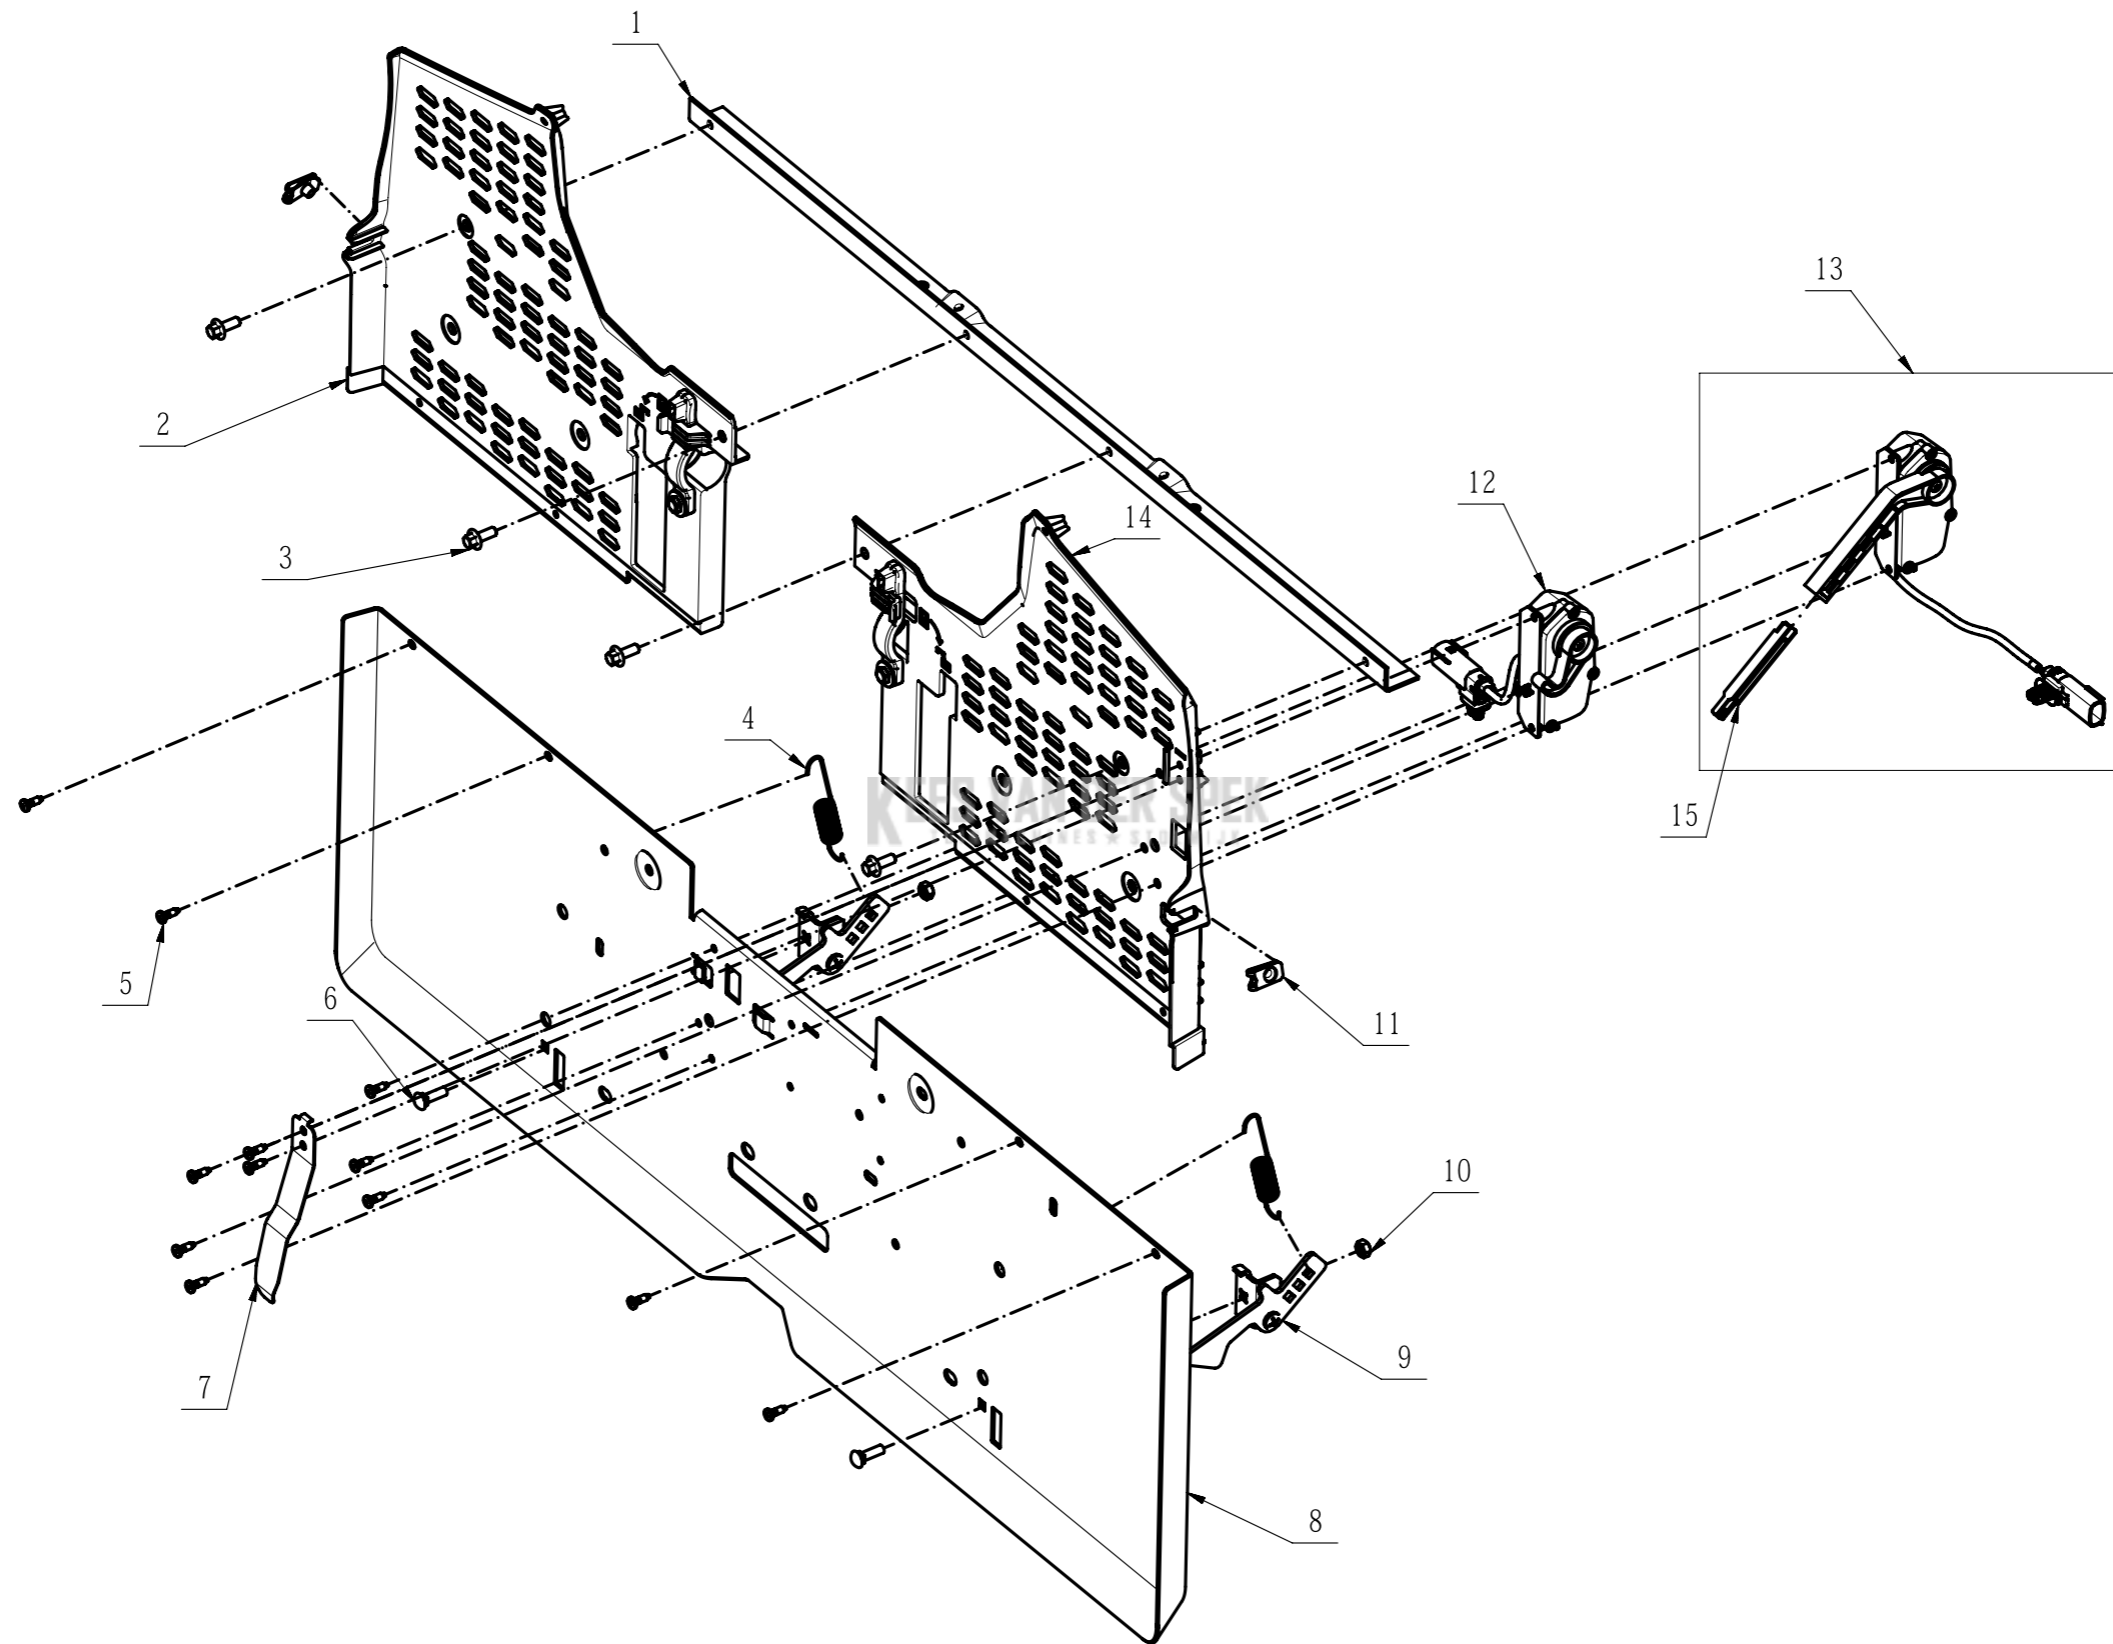

Product Description: Tractor  
Model Number: TR3800E-B  
Service Item Number: 2850682001S01  
Version: A  
Issue Date: 2023/11/09

213 Battery Box Assembly

Index 14-213	Onderdeelnummers	Description	Partnumber	Qty
213-1	3130965001	Cover	3130965001	3
213-2	3130961001	Dust Cover	3130961001	1
213-3	3680226001	Magnetic Block	3680226001	6
213-4	3131426001	Supporting Structure	3131426001	6
213-5	3130969001	Cover Plate	3130969001	3
213-6	3709240001	Big Base Plate	3709240001	1
213-7	3707351001	Hook	3707351001	6
213-8	5610388001	Hexalobular Socket Thread Forming Screw	5610388001	14
213-9	3708880001	Battery Left Bracket	3708880001	2
213-10	3708879001	Right Bracket for Battery	3708879001	2
213-11	5620157006	Hexagon Socket Screw	5620157006	42
213-12	2831480001	BMS Electric Assembly	2831480001	1

Product Description: Tractor  
Model Number: TR3800E-B  
Service Item Number: 2850577001S01  
Version: A  
Issue Date: 2023/11/09

215 Backboard Assembly

Index 14-215	Onderdeelnummer	Description	Partnumber	Qty
215-1	3709341001	Intermediate Support	3709341001	1
215-2	2850647001	Left Side Plate	2850647001	1
215-3	5611051001	Hexagon Flange Head Thread Forming Screw	5611051001	4
215-4	3667984001	Tension Spring	3667984001	2
215-5	5620377003	Hexagon Socket Screw	5620377003	12
215-6	5640357001	Semicircular Head Square Neck Bolt	5640357001	2
215-7	3709330001	Leaf Spring	3709330001	1
215-8	3709366001	Backboard	3709366001	1
215-9	2850645001	Lock Assembly	2850645001	2
215-10	5630015007	Prevailing Torque Hexagon Nut	5630015007	2
215-11	5630507001	Anti-stripping Clip	5630507001	2
215-12	2850620001	Switch Box Assembly	2850620001	1
215-13	2850621001	Switch Box Assembly	2850621001	1
215-14	2850648001	Right Side Plate	2850648001	1
215-15	3135052001	Telescopic Pole	3135052001	1