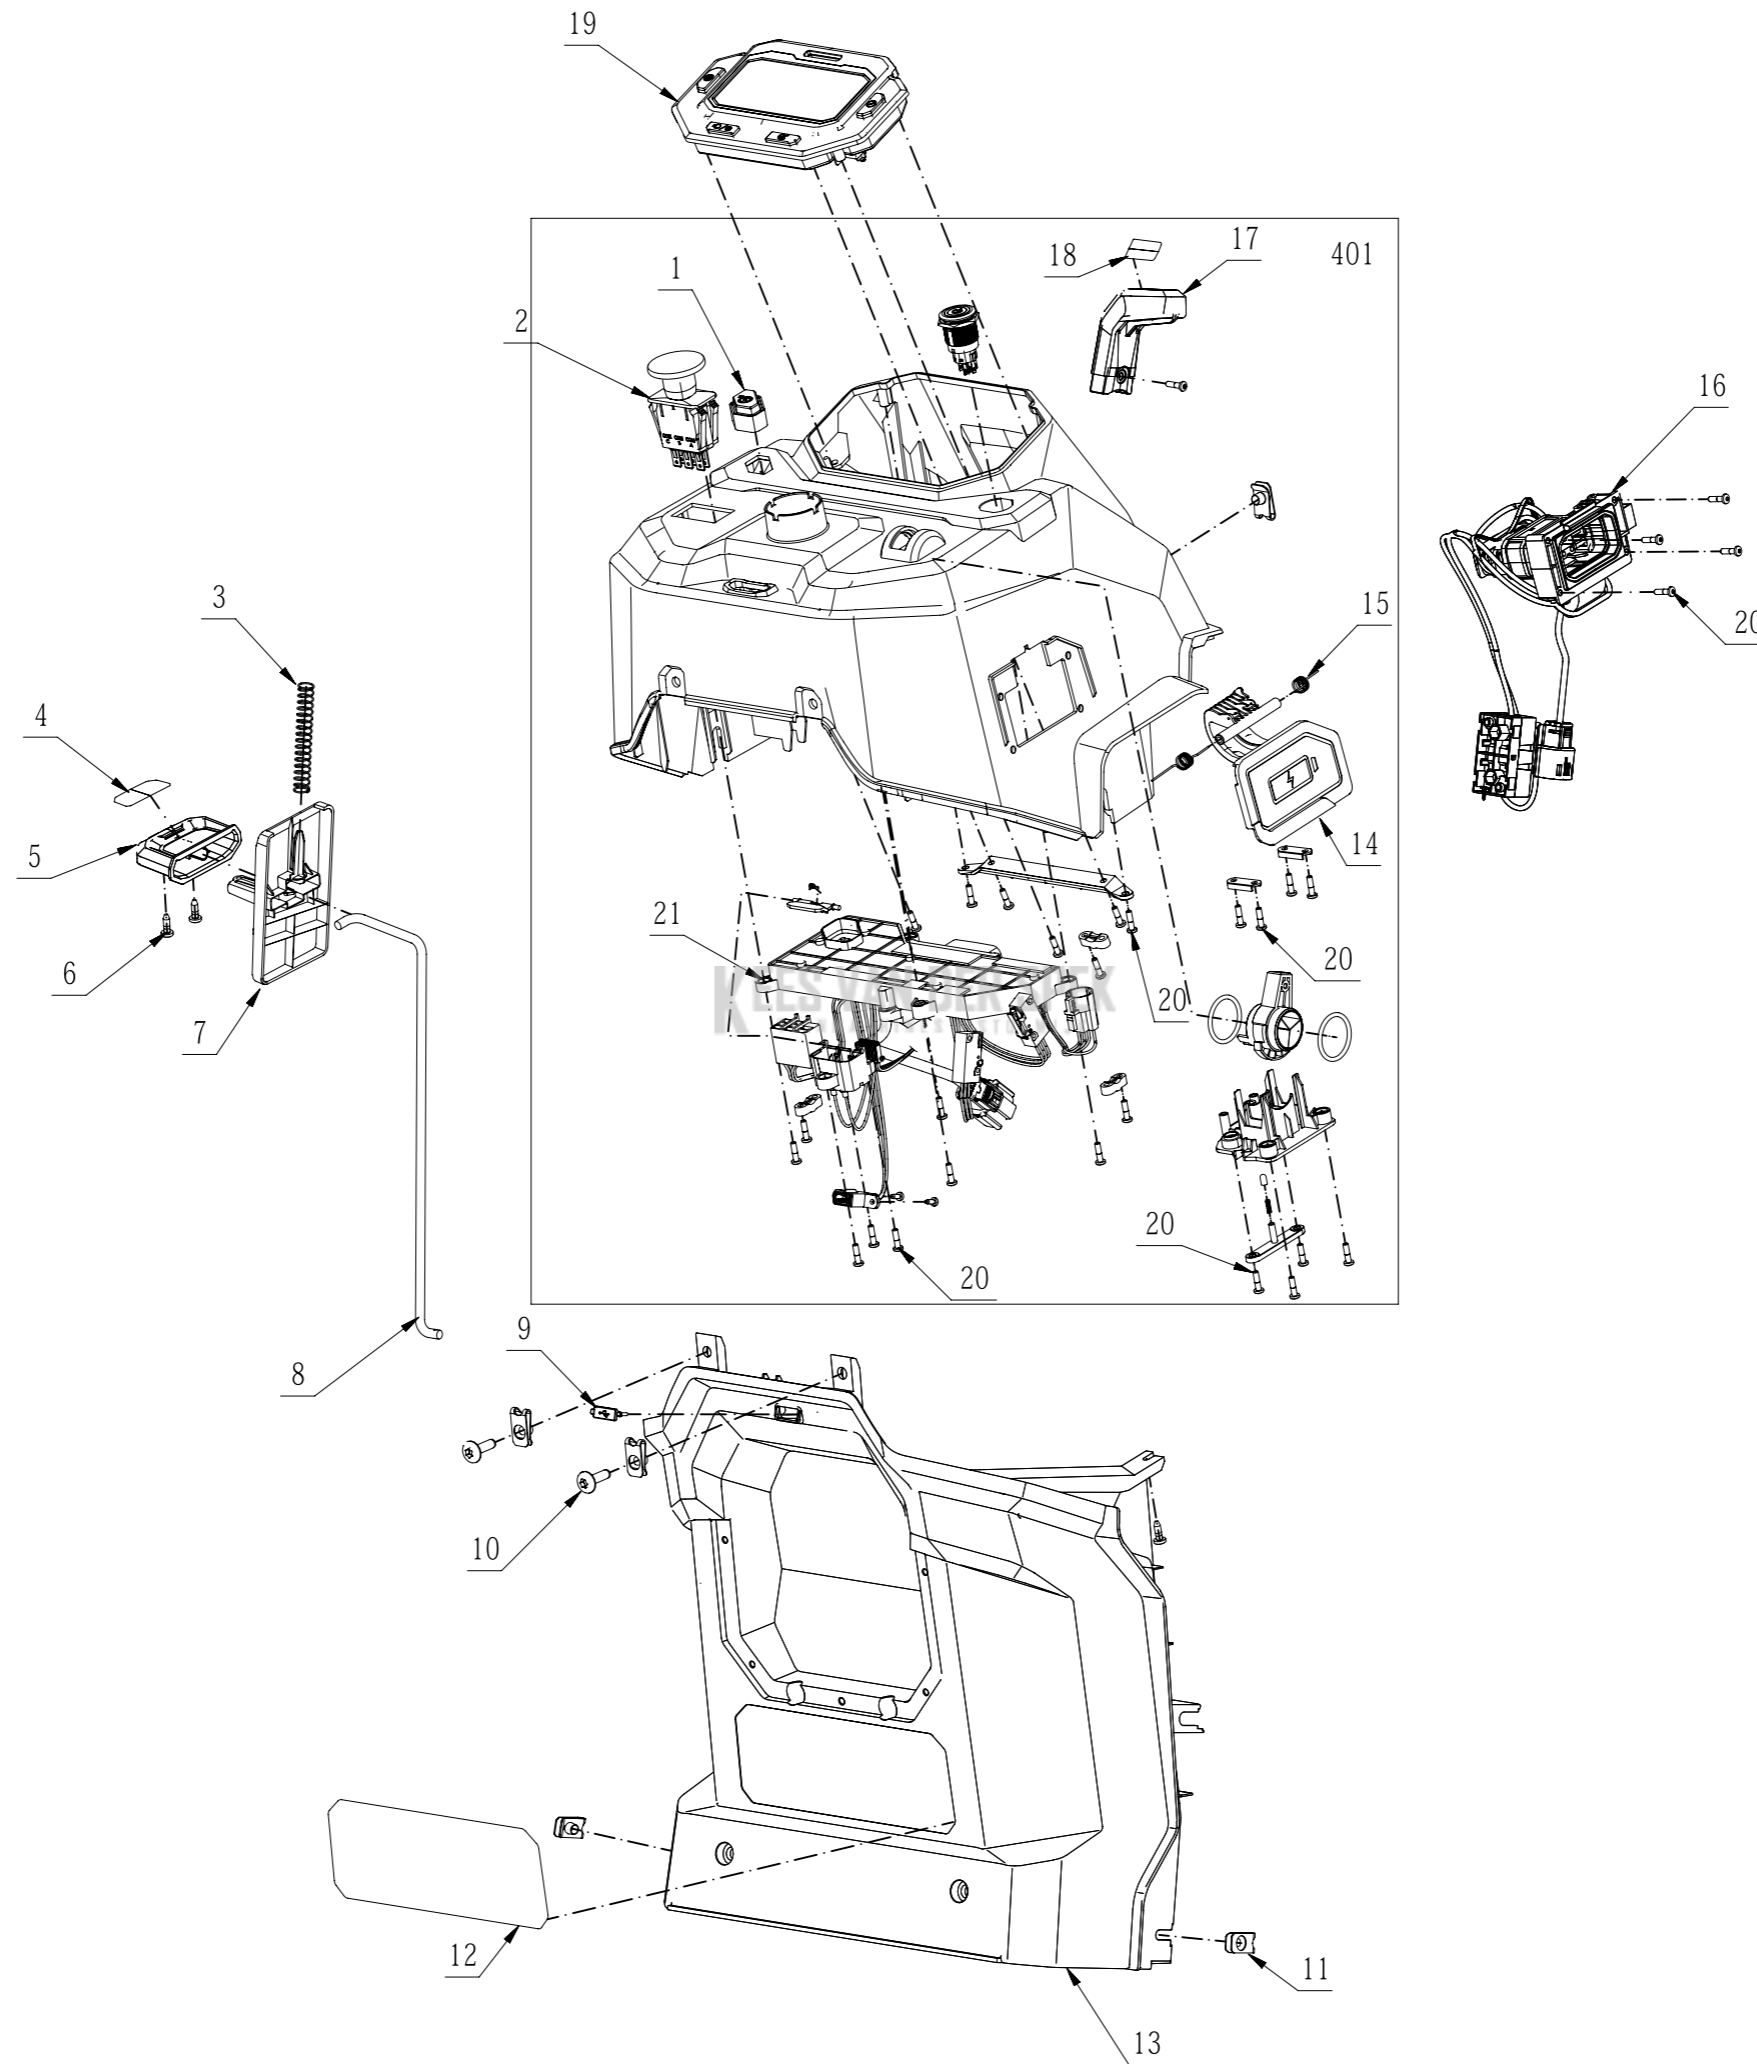

Product Description: Tractor  
Model Number: TR3800E-B  
Service Item Number: 2850706002S01  
Version: A  
Issue Date: 2023/11/09

206 Manual Panel Assembly

Index 7-206	Onderdeelnummer	Description	Partnumber	Qty
206-1	3134190001	Cruise Button	3134190001	1
206-2	4870762001	Push Switch	4870762001	1
206-3	3667866001	Compression Spring	3667866001	1
206-4	2246017001	Nameplate	2246017001	1
206-5	3134137002	Push Plate	3134137002	1
206-6	5620377003	Hexagon Socket Screw	5620377003	4
206-7	3134138001	Plunge Unit	3134138001	1
206-8	3650312001	Pull Rod	3650312001	1
206-9	3135120001	Rubber Plug	3135120001	1
206-10	5611130001	Hexalobular Socket Tapping Screw	5611130001	2
206-11	5630507001	Anti-stripping Clip	5630507001	5
206-12	2246155001	Nameplate	2246155001	1
206-13	3134186002	Support Base	3134186002	1
206-14	3134179001	Charging Port Cover	3134179001	1
206-15	3660810001	Torsion Spring	3660810001	2
206-16	2829750001	Charging Harness Assembly	2829750001	1
206-17	3134192002	Handle	3134192002	1
206-18	2246016001	Nameplate	2246016001	1
206-19	2829495001	LCD Assembly	2829495001	1
206-20	5610305001	Tapping Screw	5610305001	29
206-21	2831711001	Operation Panel Control Electric Assembly	2831711001	1
206-22	2245663001	Nameplate	2245663001	1
206-401	2851020001	Operation Panel Assembly	2851020001	1