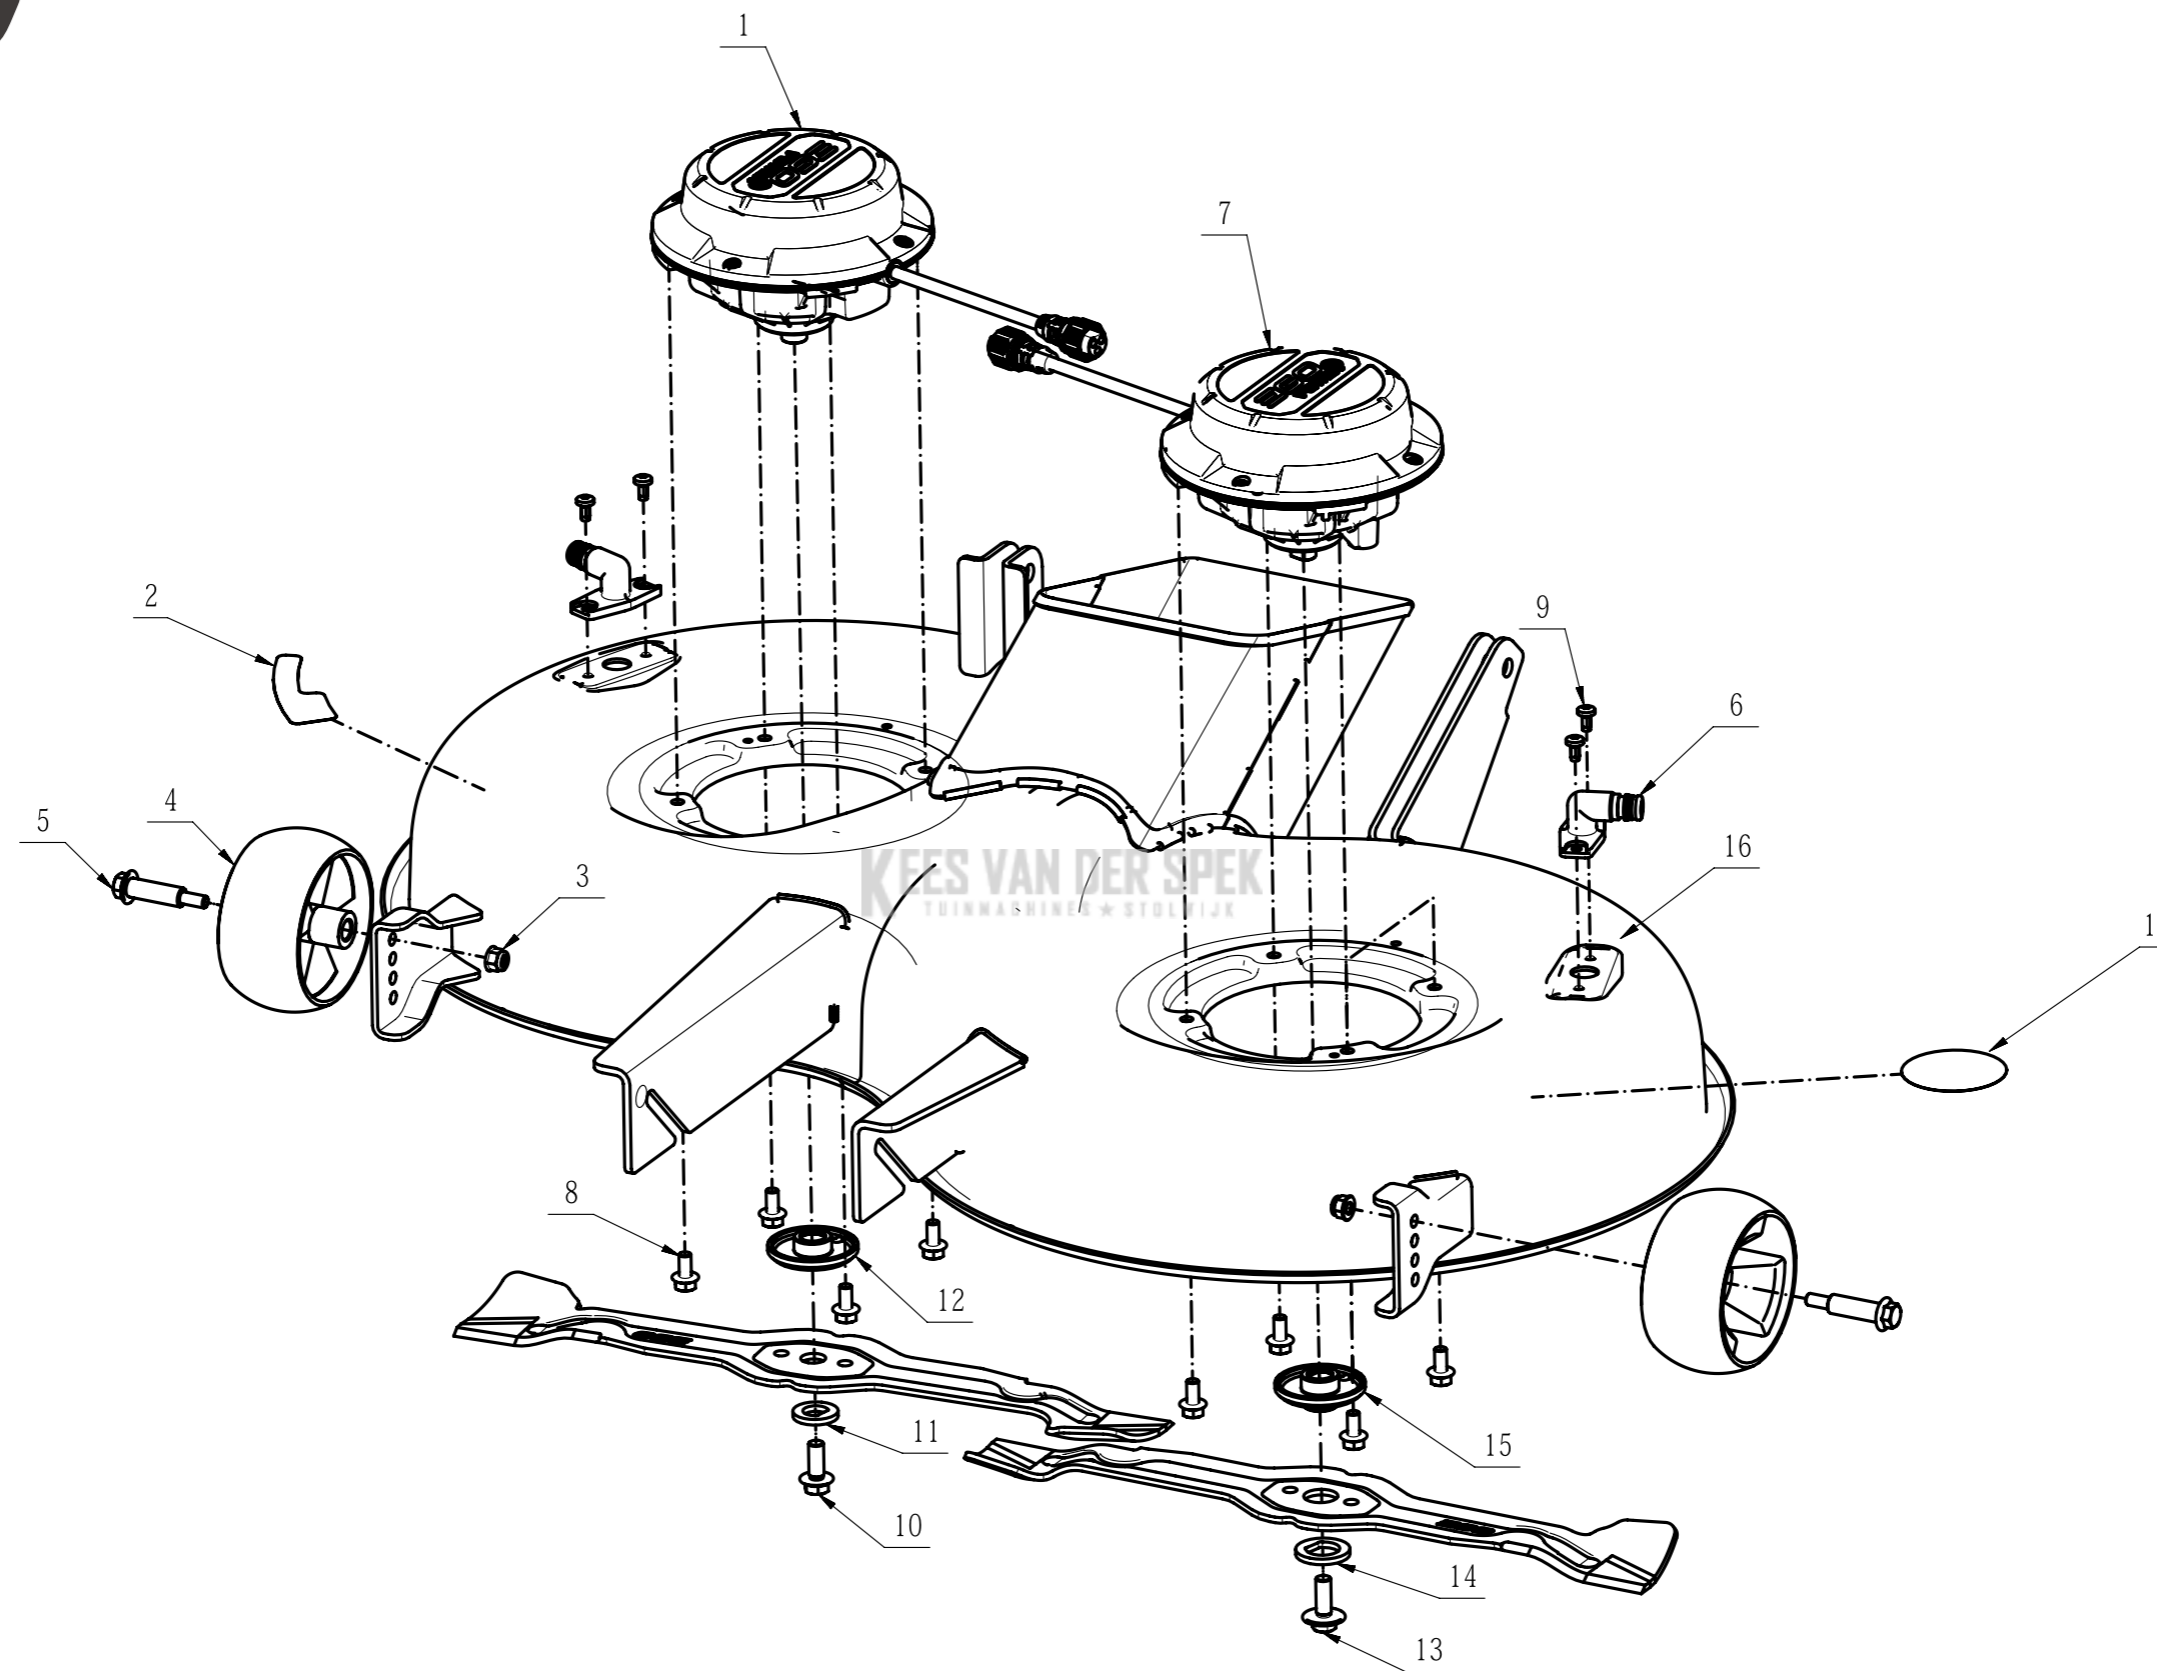

Product Description: Tractor
Model Number: TR3800E-B
Service Item Number: 2829494002S01
Version: A
Issue Date: 2023/11/09

209 Deck Unit

Index 10-209	Onderdeelnummer	Description	Partnumber	Qty
209-1	2730319001	DC Motor	2730319001	1
209-2	2246152001	Nameplate	2246152001	1
209-3	5630371001	Prevailing Torque Type Hexagon Lock Nut with Flange	5630371001	2
209-4	3131072001	Roller Wheel	3131072001	2
209-5	5640352001	Hexagon Flange Bolt	5640352001	2
209-6	2823718001	Outlet Nozzle Assembly	2823718001	2
209-7	2730414001	DC Motor	2730414001	1
209-8	5640222001	Hexagon Flange Bolt	5640222001	8
209-9	5610388001	Hexalobular Socket Thread Forming Screw	5610388001	4
209-10	5640226001	Flange Bolt	5640226001	1
209-11	5650510001	Washer	5650510001	1
209-12	3580113001	Flange	3580113001	1
209-13	5640557001	Flange Bolt	5640557001	1
209-14	5651099001	Plain Washer	5651099001	1
209-15	3580547001	Flange	3580547001	1
209-16	2850065002	Deck Unit	2850065002	1
209-17	2240127004	Label	2240127004	1