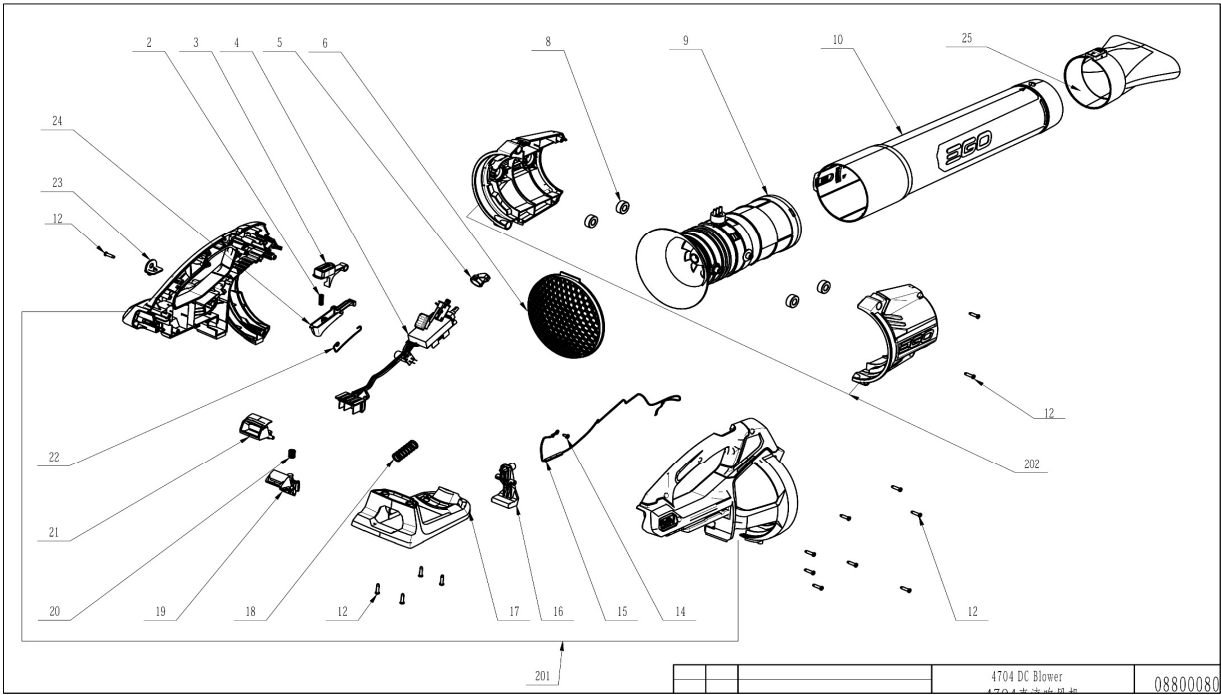

LB5300E

Index No.	Art. No.	Technical Information	Description	QTY in machine
2	3660088003		Knob-reset Spring	1
3	3128066001		Boost Button	1
4	2830105001		Electric Assembly	1
5	3127215001		Speed Adjusting Knob	1
6	3128068001		Fan Baffle	1
8	5650519001		Rubber Gasket	4
9	2824335002		Ducted Set	1
10	2824299001		Blow Tube ASSY	1
12	5610032004		Tapping Screw	15
14	5610021004		Tapping Screw	5
15	2824406001		Static Dissipation ASSY	1
16	3127206001		Lever	1
17	2824381001		Bottom Support ASSY	1
18	3660129002		Spring	1
19	3127202001		Power Pack Button	1
20	3660013003		Spring1	1
21	3127201001		Release Button	1
22	3650142001		Anti-static Bar	1
23	3705909001		Hook	1
24	3128069001		Trigger	1
25		Available as accessory	Nozzle Assembly	1
201	2824414001		Handle Set	1
202	2824413001		Housing Set	1