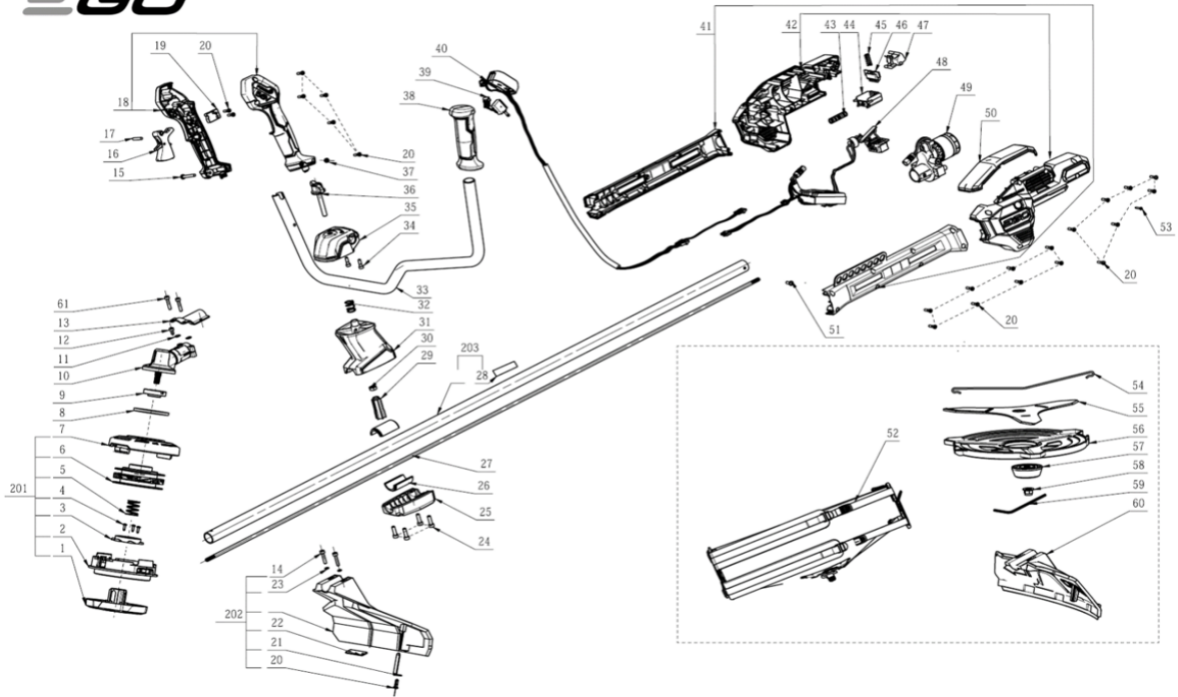

Product Description: Brush Cutter
Model Number: BCX4500
Service Item Number: F810055002S01
Version: C
Issue Date: 2023/06/19

KEES VAN DER SPEK
TUINMACHINES ★ STOLWIJK

Index No.	Art. No.	Description EN	Description DE	QTY in machine
1	3131529001	Base Pad	3131529001	1
2	3131037001	Lower Housing	3131037001	1
3	3131050001	Connect Bush	3131050001	1
4	5610022004	Tapping Screw	5610022004	3
5	3660833001	Compression Spring	3660833001	1
6	2827187002	Mounting Wire Holder	2827187002	1
7	3131052001	Top Cover	3131052001	1
8	3706103001	Shield	3706103001	1
9	3552509001	Inner Flange	3552509001	1
10	2825611001	Gear Case ASSY	2825611001	1
11	5650598001	Washer	5650598001	2
12	5620213003	Hexagon Socket Screw	5620213003	1
13	3705417001	Fixing Board	3705417001	1
14	5620216006	Hexagon Socket Screw	5620216006	2
15	5620662001	Hexagon Socket Screw	5620662001	1
16	2825785001	Switch Lever ASSY	2825785001	1
17	5670186001	Pin	5670186001	1
18	3900718003	L R Handle Set	3900718003	1
19	3521123001	Plunge Frame	3521123001	1
20	5620479001	Screw	5620479001	24
21	3706856001	Blade	3706856001	1
22	3705710001	Safety Catch	3705710001	1
23	5650015012	Spring Washer	5650015012	2
24	5620334004	Hexagon Socket Screw	5620334004	4
25	3422159001	Mounting Cover	3422159001	1
26	3128392001	Rubber Gasket	3128392001	2
27	3555995001	Drive Shaft	3555995001	1
28	2245897002	Nameplate	2245897002	1
29	3129464001	Knighthead	3129464001	1
30	5630016006	Hexagon Nut	5630016006	1
31	3422163001	Bottom Support	3422163001	1
32	3660712001	Compression Spring	3660712001	1
33	3706536001	Connecting Tube	3706536001	1
34	5620019004	Hexagon Socket Screw	5620019004	2
35	3900008001	Handle Cover ASSY	3900008001	1
36	5640272001	Wing Bolt	5640272001	1
37	5630007006	Prevailing Torque Hexagon Nut	5630007006	1
38	3134215001	Auxiliary Handle	3134215001	1
39	4870985001	Switch Assembly	4870985001	1
40	2831518002	LED Electric Assembly	2831518002	1
41	3900614001	Handle Cover Assembly	3900614001	1
42	3900691003	L R Housing Set	3900691003	1
43	3660818001	Compression Spring	3660818001	1
44	3131427001	Sliding Block	3131427001	1
45	3660013003	Spring1	3660013003	1
46	3127497001	Power Pack Button	3127497001	1
47	3127498001	Power Pack Button	3127498001	1
48	2831531002	Electric Assembly	2831531002	1
49	2790711001	Motor And Gear Case Assembly	2790711001	1
50	3133887001	Cover Plate	3133887001	1
51	5620050007	Screw	5620050007	1
52	2824576001	Backpack Subassembly	2824576001	1
53	5610241002	Screw	5610241002	1
54	3650188001	Clamp Wire	3650188001	1
55	ABB1203	3-point metal blade	ABB1203	1
56	3128700001	Blade Cover	3128700001	1
57	3421864001	Outer Flange	3421864001	1
58	5630292001	Nut	5630292001	1
59	5680164001	Inner Hexagon Spanner	5680164001	1
60	3402935001	Guard	3402935001	1
61	5620216005	Hexagon Socket Screw	5620216005	2
201	AH3810	ANY INSERT line trimmer head (anti-clockwise rotation)	AH3810	1
202	2829194001	Protective Cover Assembly	2829194001	1
203	2829199003	Connecting Tube Assembly	2829199003	1