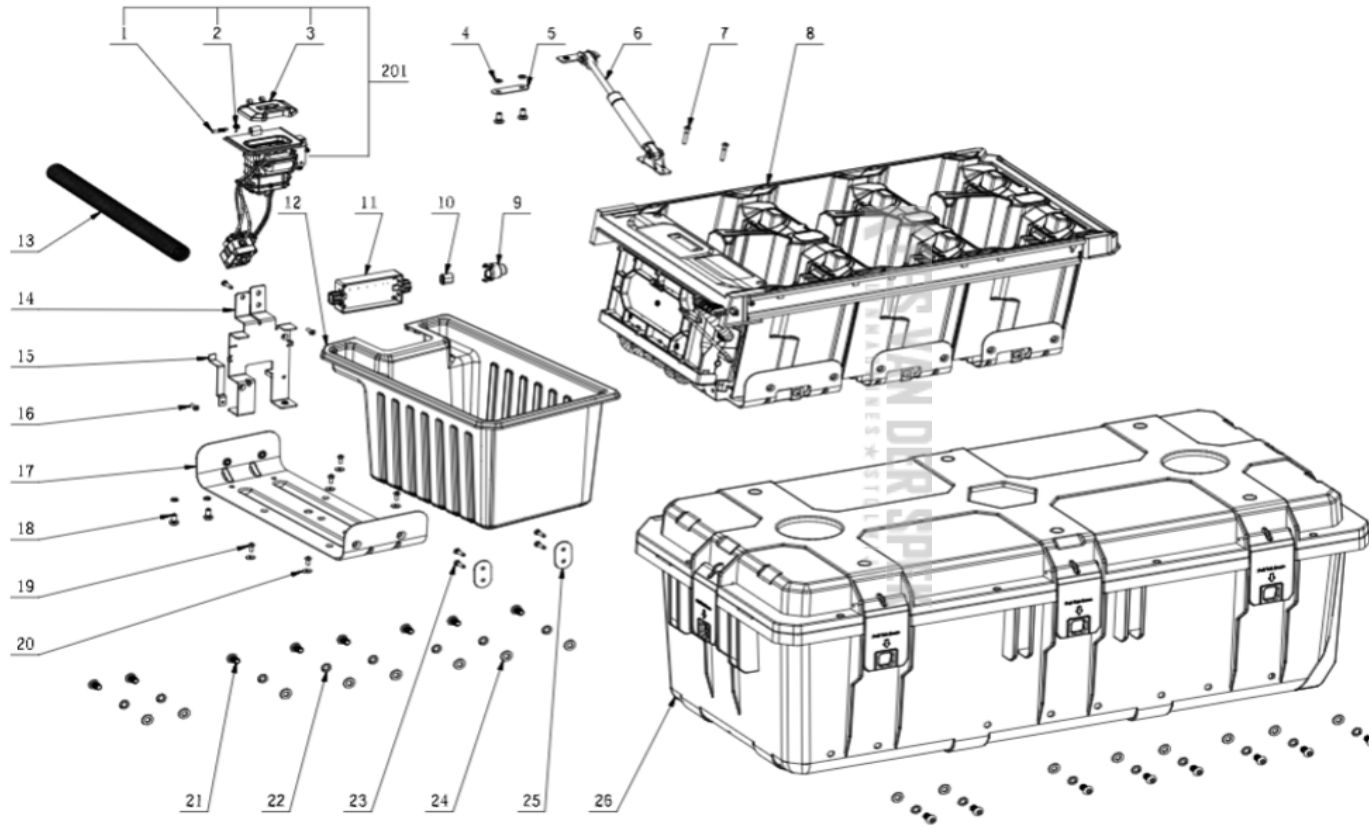

CHU6000E Charger

Product Description:Charger
Model Number:CHU6000
Body Number:
Version: A
Issue Date: 2021/12/24

Index No.	Art. No.	Description EN	QTY in machine
1	5670447001	Pin Shaft	1
2	3660968001	Torsion Spring	1
3	3132677001	Cover	1
4	5650020008	Spring Washer	4
5	5650886001	Gasket	1
6	2828820001	Gas Spring Assembly	1
7	5620480002	Screw	2
8	2828578001	Battery Box Assembly	1
9	3131055001	Wire Holder	1
10	3580076001	Rubber Sleeve	1
11	2831058001	4913-5381 Switch Electric Assembly	1
12	3132676001	Storage Box Base	1
13	3133041001	Bellows Seal	1
14	3708255001	Support Base	1
15	3708256001	Fixing Board	1
16	5620011007	Hexagon Socket Screw	2
17	3708257001	Left Supporting Plate	1
18	5620369004	Screw	4
19	5620039012	Screw	5
20	5650004008	Plain Washer	5
21	5620409003	Hexagon Socket Screw	16
22	5650027002	Spring Washer	16
23	5620157006	Hexagon Socket Screw	5
24	5650025007	Washer	16
25	5650887001	Gasket	2
26	2520972002	Draw-bar Box	1
201	4860971001	Charging Harness Assembly	1