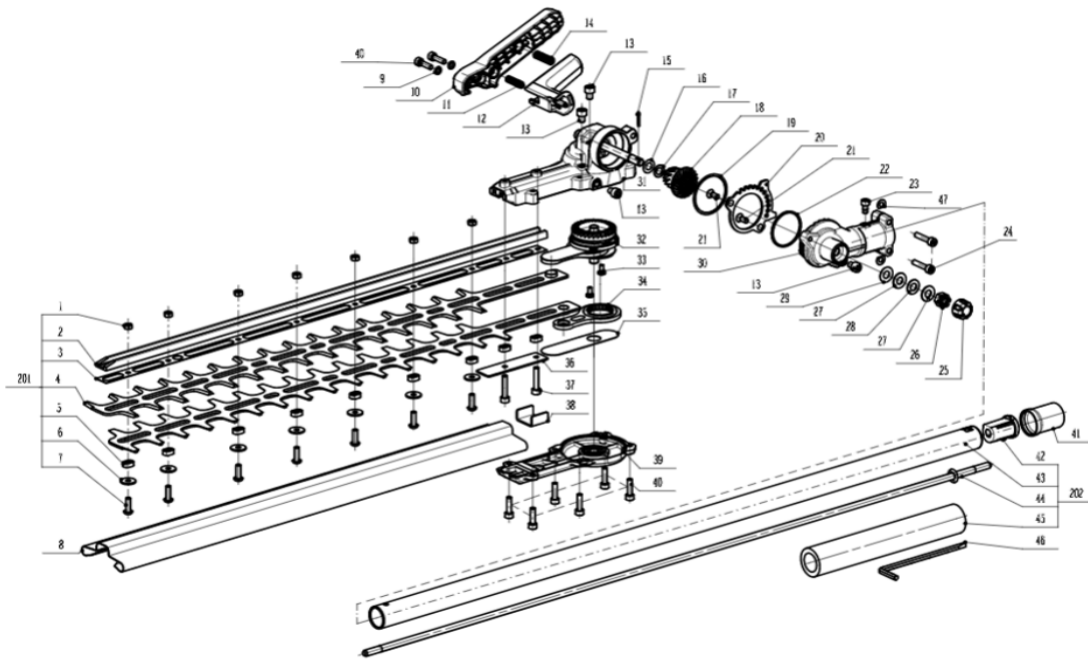

Product Description:Hedge Trimmer Attachment
Model Number:HTA2000
Body Number:0760057001_S
Version: A
Issue Date: 2017/01/12

Index No.	Art. No.	Description EN	Partnumber	QTY in machine
1	5630007006	Prevailing Torque Hexagon Nut	5630007006	7
2	3552609001	Clamp Support	3552609001	1
3	3706193001	Support Plate	3706193001	1
4	3706167001	Blade	3706167001	2
5	5650531001	Bush	5650531001	9
6	5650487001	Plain Washer	5650487001	7
7	5620543001	Hexagon Socket Screw	5620543001	7
8	3128882001	Sheath	3128882001	1
9	5650404001	Washer	5650404001	2
10	3402842001	Bevel Lever	3402842001	1
11	3660094001	Spring	3660094001	1
12	3402841001	Release Button	3402841001	1
13	5620546001	Hexagon Socket Screw	5620546001	4
14	3660072002	Spring	3660072002	1
15	5670436001	Split Pin	5670436001	1
16	5650187001	Washer	5650187001	1
17	5650570001	Plain Washer	5650570001	1
18	2824878002	Transmitting Gear ASSY	2824878002	1
19	5650571001	Plain Washer	5650571001	1
20	3706166001	Angle Support	3706166001	1
21	5620074008	Screw	5620074008	2
22	5690353001	O Ring	5690353001	1
23	5620213003	Hexagon Socket Screw	5620213003	1
24	5620216003	Hexagon Socket Screw	5620216003	2
25	3128682001	Cover	3128682001	1
26	5630300001	Hex Nut	5630300001	1
27	5650569001	Plain Washer	5650569001	2
28	3660652001	Disc Spring	3660652001	1
29	5650578001	Plain Washer	5650578001	1
30	2824876002	Left Gear Case ASSY	2824876002	1
31	2824877002	Right Gear Case ASSY	2824877002	1
32	2824875002	Bevel Gear ASSY	2824875002	1
33	5620156007	Hexagon Socket Screw	5620156007	2
34	2824890002	Link Assembly	2824890002	1
35	3700736001	Support Plate	3700736001	1
36	3705991001	Support Plate	3705991001	1
37	5620216005	Hexagon Socket Screw	5620216005	2
38	3706098001	Upper Support Plate	3706098001	1
39	2824873002	Lower Housing ASSY	2824873002	1
40	5620446005	Hexagon Socket Screw	5620446005	8
41	3128734001	Sleeve	3128734001	1
42	3128859001	Guiding Block	3128859001	1
43	2825114002	Tube Assembly	2825114002	1
44	2824792002	Shaft Assembly	2824792002	1
45	3706123001	Sheath	3706123001	1
46	5680210001	Inner Hexagon Spanner	5680210001	1
47	5650598001	Washer	5650598001	2
201	2824872002	Blade Set	2824872002	1
202	2825115002	Connecting Tube ASSY	2825115002	1