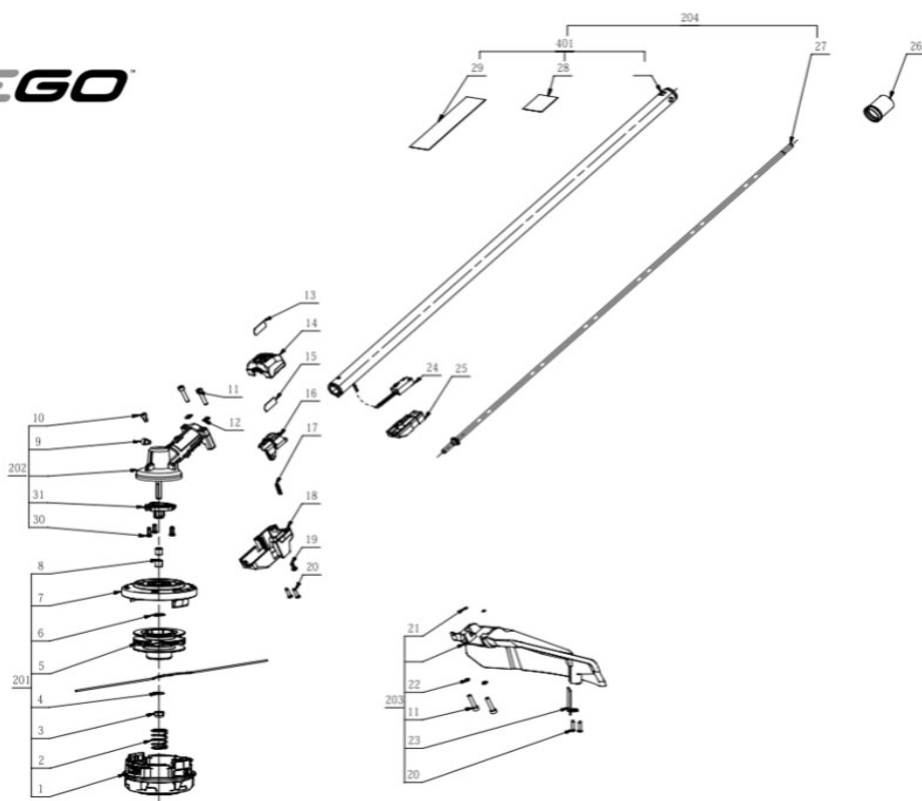

STA1600

Multi-tool

KEES VAN DER SPEK
TUINMACHINES ★ STOLWIJK

Index No.	Art. No.	Description EN	QTY in machine
1	2826637003	Lower Housing ASSY	1
2	3667905001	Compression Spring	1
3	5630503001	Prevailing Torque Hexagon Lock Nut	1
4	3700155002	Washer	1
5	2829343001	Spool Assembly	1
6	5660018001	Circlips For Shaft	1
7	2829342001	Upper Housing Assembly	1
8	3552901001	Position Sleeve	2
9	5620546001	Hexagon Socket Screw	1
10	5620213003	Hexagon Socket Screw	1
11	5620216003	Hexagon Socket Screw	4
12	5650598001	Washer	2
13	2245876002	Nameplate	1
14	3323135001	Top Switch Box Cover	1
15	2245876001	Nameplate	1
16	3132757001	Switch Lever	1
17	3660124001	Spring	1
18	3133784001	Bottom Switch Box Cover	1
19	5610097002	Thread Forming Screw	1
20	5610294001	Tapping Screw	4
21	5690203001	O Ring	2
22	5650015012	Spring Washer	2
23	3705934001	Blade	1
24	4870728003	Micro Switch	1
25	3133790001	Switch Support	1
26	3128734001	Sleeve	1
27	2829345001	Shaft Assembly	1
28	2243910002	Label	1
29	2244351108	Nameplate	1
201	2829341001	Cutting Head Set	1
202	2790750001	Gear Case Assembly	1
203	2829156002	Protective Cover Assembly	1
204	2829655001	Connecting Tube Assembly	1
401	2829656001	Connecting Tube Assembly	1