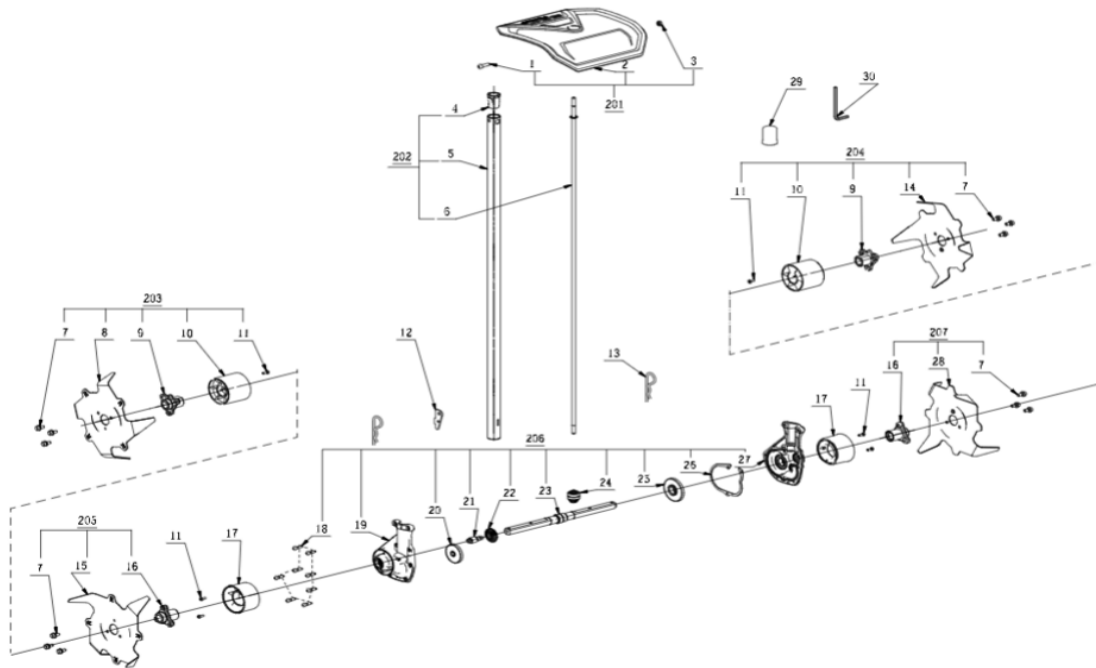

Product Description: Cultivator Attachment
Model Number: CTA9500
Body Number: 0640001001_S
Version: A
Issue Date: 2018/06/19

Index No.	Art. No.	Description EN	Partnumber	QTY in machine
1	5620334004	Hexagon Socket Screw	5620334004	1
2	3403025001	Guard	3403025001	1
3	5630015001	Prevailing Torque Hexagon Nut	5630015001	1
4	3128556001	Guiding Block	3128556001	1
5	2825759002	Tube Assembly	2825759002	1
6	2824792002	Shaft Assembly	2824792002	1
7	5620667001	Screw with Washer	5620667001	12
8	3706735001	Right Outer Blade	3706735001	1
9	3521094001	Outside Flange Shaft	3521094001	2
10	3129563001	Outside Hoding Ring	3129563001	2
11	5620039002	Screw	5620039002	6
12	3706608001	Connecting Piece	3706608001	1
13	5670479001	Spring Pin	5670479001	2
14	3706734001	Left Outer Blade	3706734001	1
15	3706733001	Right Inner Blade	3706733001	1
16	3521093001	Inside Flange Shaft	3521093001	2
17	3129565001	Inside Holding Ring	3129565001	2
18	5620019004	Hexagon Socket Screw	5620019004	8
19	2825753002	Right Gear Case ASSY	2825753002	1
20	2825751002	Middle Shaft ASSY	2825751002	1
21	3552967001	Gear Shaft	3552967001	1
22	3552521001	Bevel Gear	3552521001	1
23	3552964001	Output Shaft	3552964001	1
24	2824794002	Pinion Assembly	2824794002	1
25	3552970001	Gear	3552970001	1
26	3706613001	Gasket	3706613001	1
27	2825754002	Left Gear Case ASSY	2825754002	1
28	3706732001	Left Inner Blade	3706732001	1
29	3128734001	Sleeve	3128734001	1
30	5680028001	Hexagon Wrench	5680028001	1
201	2825944001	Guard Assembly	2825944001	1
202	2825763002	Connecting Tube ASSY	2825763002	1
203	2825756002	Right Outer Blade Set	2825756002	1
204	2825758002	Left Outer Blade Set	2825758002	1
205	2825757002	Right Inner Blade Set	2825757002	1
206	2826284001	Gear Case ASSY	2826284001	1
207	2825755002	Left Inner Blade Set	2825755002	1