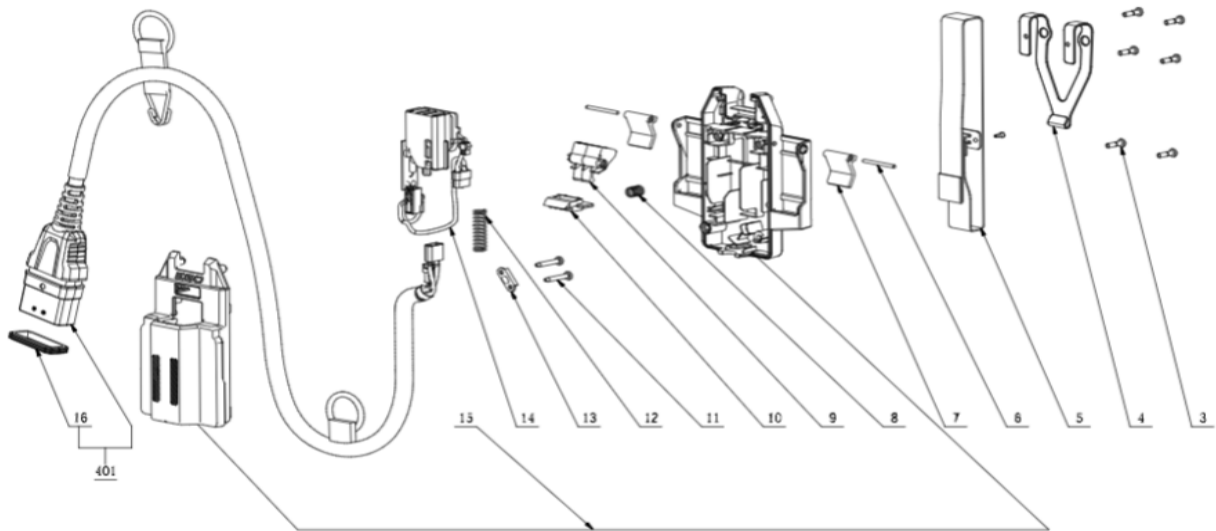

ABH3000

Battery Accessory

Product I
Model N
Body Nu
Version:
Issue Dat

KEES VAN DER SPEK
TUINMACHINES * STOLWIJK

1	5610076004	Tapping Screw	2
2	3800160001	Braided Strap	1
3	5620479001	Screw	6
4	3707472001	Belt Hook	1
5	3800101001	Braided Strap	1
6	5670153002	Pin	2
7	3422761001	Lock Plate	2
8	3660013003	Spring1	1
9	3131218001	Power Pack Button	1
10	3127497001	Power Pack Button	1
11	5620454001	Tapping Screw	2
12	3660818001	Compression Spring	1
13	3700285001	Cord Anchorage	1
14	2830813001	Electric Assembly	1
15	3900357001	Housing Assembly	1
16	5690356002	Seal Ring	1
401	4860764001	Cable Assembly	1

Description: Accessory
Number: ABH3000
Number: 0640008001_S
A
Date: 2020/08/30

KEES VAN DER SPEK
TUINMACHINES ★ STOLWIJK