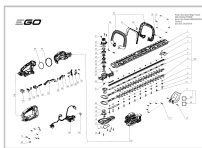

Explosion Diagrams

Explosion diagram_HT2600E_A_23-0106.pdf

Date created: 2023-01-10T08:01:26:000+0000

Date Changed: 2023-01-06T01:59:43:000+0000

KEES VAN DER SPEK
TUINMACHINES * STOLWIJK