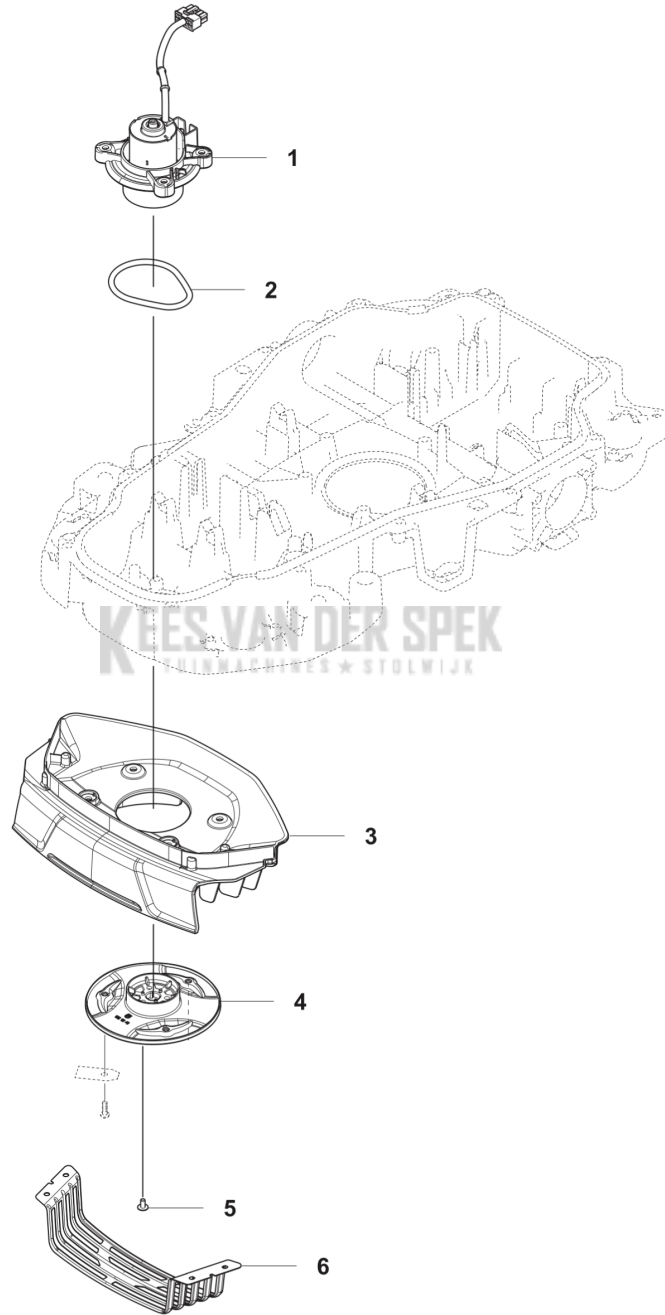

AUTOMOWER 410XE NERA
BLADE MOTOR AND CUTTING EQUIPMENT

REF.	OMSCHRIJVING	OPMERKING	KIT
1	546035801 CUTTER MOTOR ASSY	Cutting motor rear	1
2	529516301 PAKKING		1
3	536983801 BESCHERMEN	Blade disc guard	1
4	536984301 ZAAGSCHIJF		1
5	590508701 SCREW		3
6	536984001 SCHERM	Blade disc guard	1