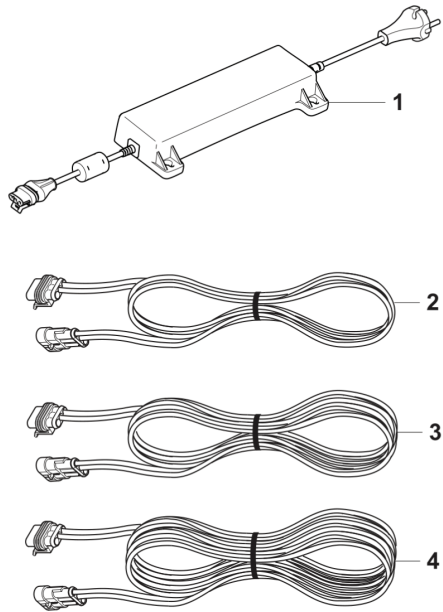

**AUTOMOWER 410XE NERA
INSTALLATION ACCESSORIES**

REF.	OMSCHRIJVING	OPMERKING	KIT	
1	599628501	MOTOR UNIT	EU	1
1	599628502	MOTOR UNIT	GB,IE	1
1	599628503	MOTOR UNIT	CH	1
1	599628505	MOTOR UNIT	AUS/NZ	1
1	599628504	MOTOR UNIT	US/CA	1
2	579825103	KABEL COMPL.	Low Voltage Cable 3 m	1
3	579825104	KABEL COMPL.	Low Voltage Cable 5 m	1
4	579825101	KABEL COMPL.	Low Voltage Cable 20 m	1
4	579825102	KABEL COMPL.	Low Voltage Cable 10 m	1
5	967972101	INSTALLATION KIT	S Wire 150 m, Staples 300 pc, Connectors 3 pcs, Couplers 5 pcs	1
5	967972201	INSTALLATION KIT	M Wire 250 m, Staples 400 pc, Connectors 3 pcs, Couplers 5 pcs	1
5	967972301	INSTALLATION KIT	L Wire 400 m, Staples 600 pc, Connectors 5 pcs, Couplers 5 pcs	1
6	535129002	VERBINDER	Loop Wire Connector, Blister Pack 100 pcs	1
6	577864801	VERBINDER	Loop Wire Connector	1
7	501980203	KOPPELSTUK	Coupler, 100 pcs	1
7	577864701	KOPPELSTUK	Coupler	1
8	577864201	NIET	100 pcs	1
9	597237802	KABEL	Wire, 50m	1
10	597237801	KABEL	Wire, 150m	1
11	580662006	KABEL	Wire, 250m	1
12	593297702	KABEL	Wire, 300m	1
12	580662009	KABEL	Wire, 800m	1
12	522914102	KABEL	Wire, 500m	1
15	597539501	KIT	Boundary wire repair kit	1
16	595084401	BLADE SET	Endurance Blade, 6 pcs	1
16	595084402	BLADE SET	Endurance Blade, 45 pcs	1
16	595084403	BLADE SET	Endurance Blade, 300 pcs	1
17	599805201	BLADE SET	Endurance HSS Blades 6 pcs	1
17	599805202	BLADE SET	Endurance HSS Blades 45 pcs	1
17	599805203	BLADE SET	Endurance HSS Blades 300 pcs	1
18	577864603	BLADE SET	Blades 9 pcs incl. Screws	1
18	577606505	BLADE SET	Blades 45 pcs incl. Screws	1
18	577606604	BLADE SET	Blades 300 pcs incl. Screws	1
18	599805301	BLADE SET	Blades 45 pcs	1
18	599805302	BLADE SET	Blades 300 pcs	1
19	970663303	REFERENCE STATION	GB,IE	1
19	970663304	REFERENCE STATION	CH	1
19	970663301	REFERENCE STATION	EU	1
20	970663201	EPOS MODULE		1
22	597435801	SCREW	Anchor screws, 6pcs	1

KIES VAN DER SPEK
11518 ASTOLWIJK