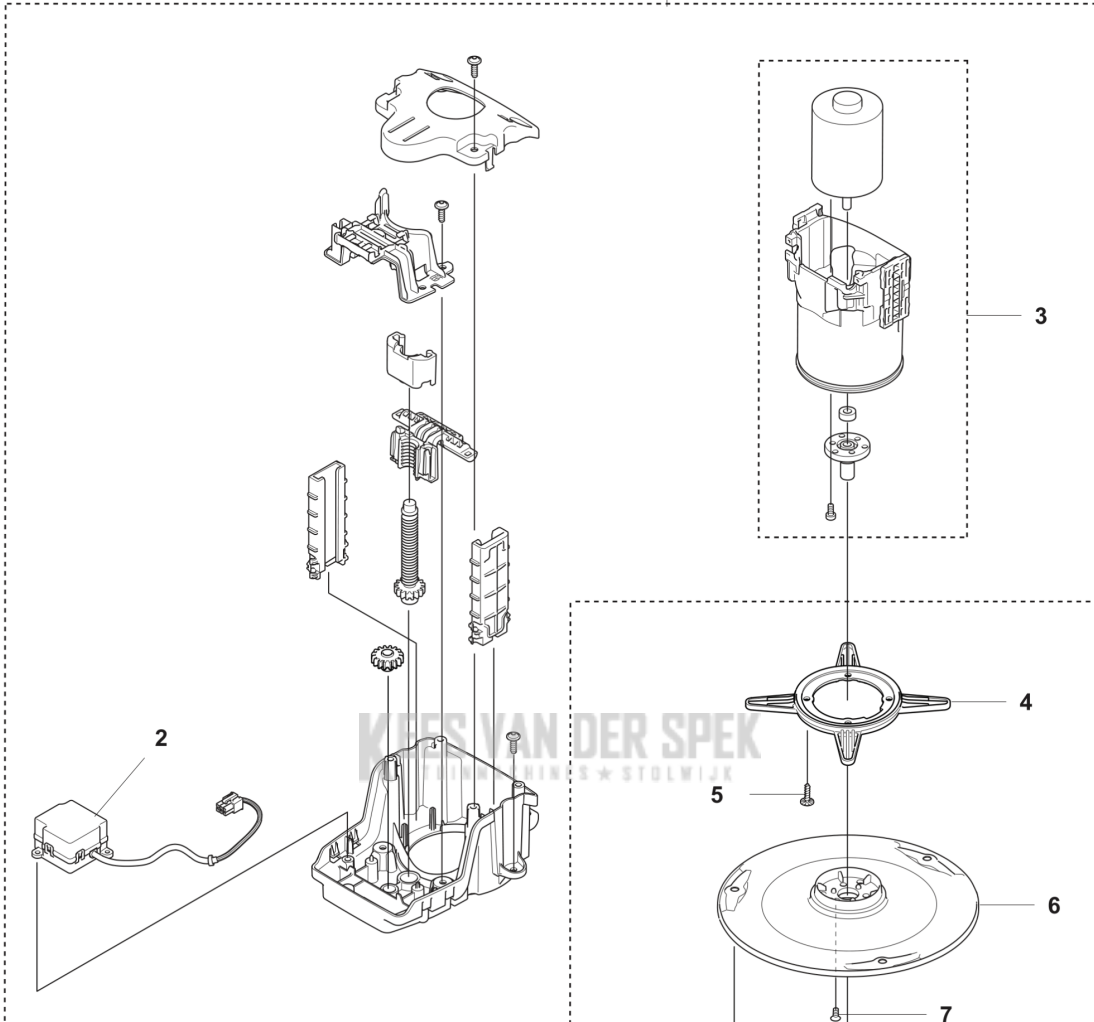

**AUTOMOWER 410XE NERA
BLADE MOTOR & CUTTING EQUIPMENT**

1

KIES VAN DER SPEK
HUIS * STOLWIJK

10

3

4

5

6

7

9

8

12

11

5

REF.	OMSCHRIJVING	OPMERKING	KIT
1	546838901 CUTTING MODULE	Cutting module	1
2	592735803 HEIGHT ADJUSTMENT MOTOR	Cutting height adjustment motor	1
3	599428301 CUTTER MOTOR ASSY	Cutting motor front	1
4	599318201 FRAME		1
5	575543314 SCREW		3
6	531177401 ZAAGSCHIJF	Blade disc	1
7	590508701 SCREW		3
8	588421702 LAGERHUIS COMPL		1
9	535075703 KOGELLAGER		2
9	593080801 KOGELLAGER	Tube 50 pcs	2
10	598794801 GLIJ PLAAT		1
11	587449601 DEKSELSET	Bearing cover	1
12	585297501 O-RING		1