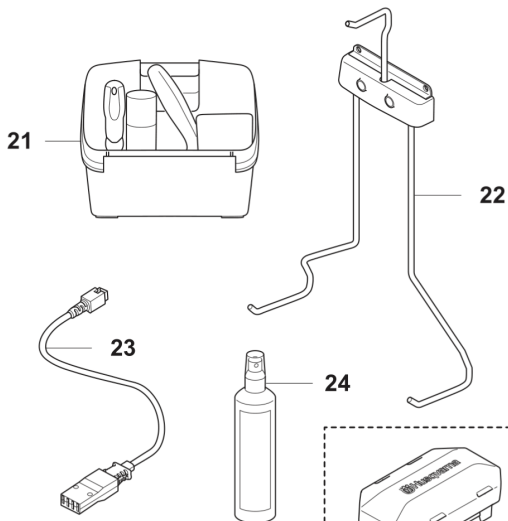

**AUTOMOWER 310E
ACCESSORIES**