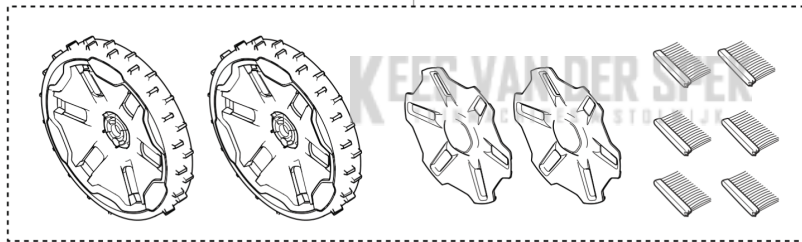

**AUTOMOWER 310E
ACCESSORIES**