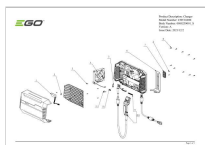

Explosion diagram_CHV1600E_A_22-0119.pdf

Date created: 2022-01-19T07:25:02:000+0000

Date Changed: 2022-01-19T07:25:02:000+0000