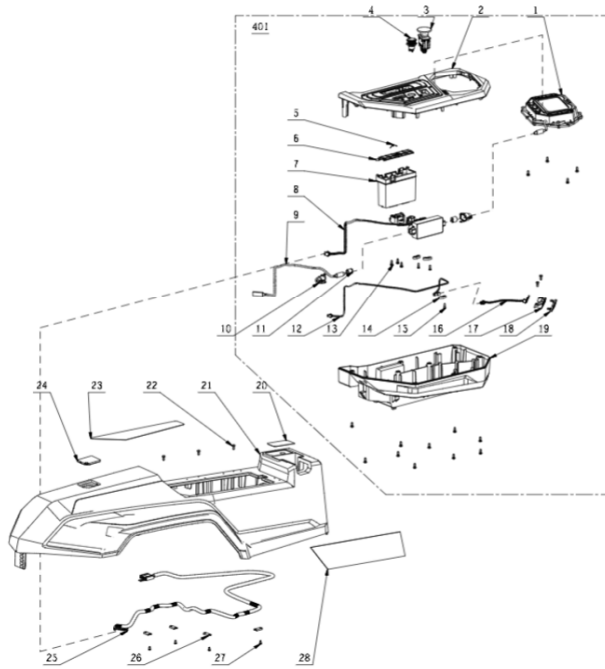

Product Description: Zero Turn Riding Mower
Model Number: ZT5200E-L
Body Number: 2827270002S01
Version: A
Issue Date: 2022/11/25

209

209-1	2827628001	L R Indicator Cover Set	1
209-2	5620377003	Hexagon Socket Screw	6
209-3	3707406001	Wire Holder	2
209-4	3900385001	Guard Assembly	1
209-5	2830770001	LED Electric Assembly	1

Product Description: Zero Turn Riding Mower
 Model Number: ZT5200E-L
 Body Number: 2827431003S01
 Version: A
 Issue Date: 2022/11/25

210

210-1	2827438001	LCD Assembly	1
210-2	3130995001	Control Panel	1
210-3	4870762001	Push Switch	1
210-4	4870764001	Push Switch	1
210-5	3660812001	Torsion Spring	1
210-6	3322835001	Phone Box Cover	1
210-7	3131078001	Phone Box	1
210-8	2830779001	Switch Electric Assembly	1
210-9	4860791002	Type-C Male-female Wire	1
210-10	3131055001	Wire Holder	2
210-11	3580076001	Rubber Sleeve	2
210-12	4860782001	Wiring Harness	1
210-13	5620377003	Hexagon Socket Screw	19
210-14	3122798001	Cord Anchorage	3
210-15	5610305002	Tapping Screw	3
210-16	2830790001	LED Electric Assembly	1
210-17	3131077001	LED Holder	1
210-18	3131076001	LED Cover	1
210-19	3130996001	Control Box Base	1
210-20	2244800001	Nameplate	1
210-21	3130904002	Right Cover	1
210-22	5620377003	Hexagon Socket Screw	3
210-23	2244807002	Brand Label	1
210-24	3131105001	Right Cover Plate	1
210-25	4860777001	Wiring Harness	1
210-26	3700367001	Cord Anchorage	4
210-27	5610021001	Tapping Screw	4
210-28	2244798002	Brand Label	1
210-401	2827437001	Control Box Assembly	1