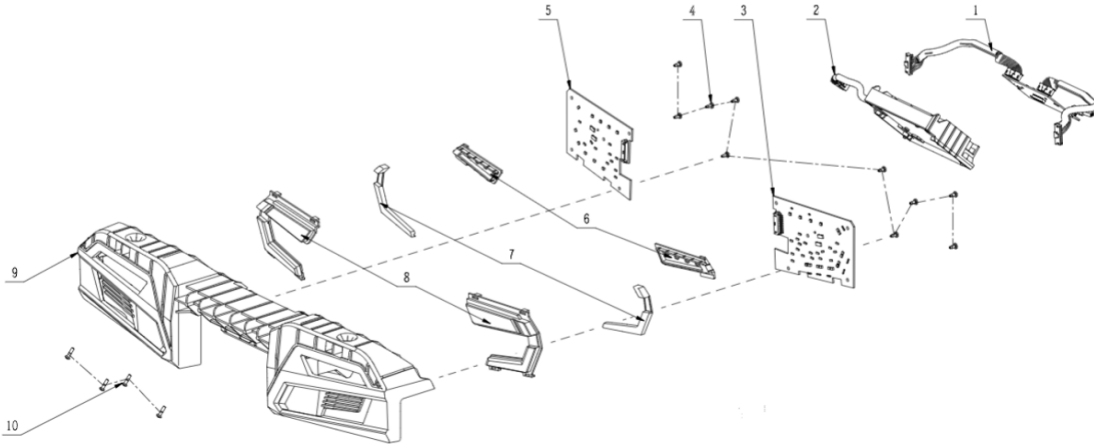

205-1	4860770001	Lamp Wire Harness	2
205-2	2831393001	Control Electric Assembly	1
205-3	4891966002	LED PCBA	1
205-4	5610021001	Tapping Screw	10
205-5	4891967002	LED PCBA	1
205-6	3900346002	Transparent Cap Assembly	1
205-7	3900344002	Transparent Guard Assembly	1
205-8	3900345002	Transparent Guard Assembly	1
205-9	3130877001	Front Frame	1
205-10	5610305002	Tapping Screw	4