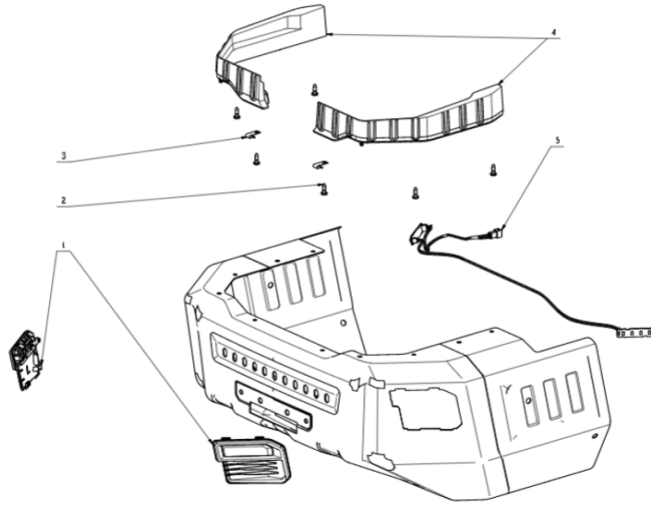

Product Description: Zero Turn Riding Mower
Model Number: ZT5200E-L
Body Number: 2827270002S01
Version: A
Issue Date: 2022/11/25

209

209-1	2827628001	L R Indicator Cover Set	1
209-2	5620377003	Hexagon Socket Screw	6
209-3	3707406001	Wire Holder	2
209-4	3900385001	Guard Assembly	1
209-5	2830770001	LED Electric Assembly	1