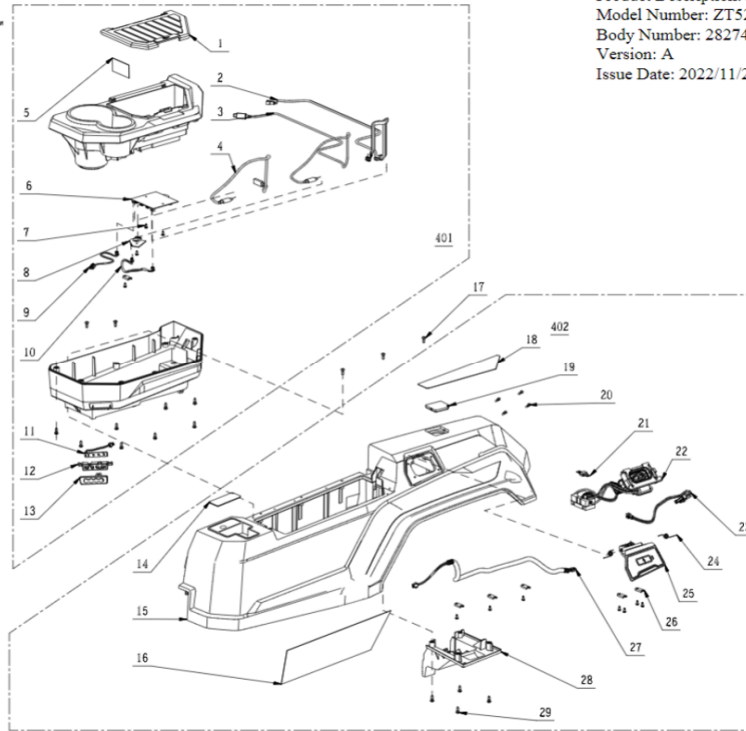

Product Description: Zero Turn Riding Mower
Model Number: ZT5200E-L
Body Number: 2827406003S01
Version: A
Issue Date: 2022/11/25

208

208-1	3403155001	Storage Box Overturn	1
208-2	4860775001	Wiring Harness	1
208-3	4860792001	Type-C Male-male Wire	1
208-4	4860791001	Type-C Male-female Wire	1
208-5	2244808004	Nameplate	1
208-6	4891973002	USB PCBA	1
208-7	5610021001	Tapping Screw	4
208-8	4891964001	USB PCBA	1
208-9	4860773001	Wiring Harness	1
208-10	4860774001	USB Cable	1
208-11	2830790001	LED Electric Assembly	1
208-12	3131122001	LED Holder	1
208-13	3131076001	LED Cover	1
208-14	2244800002	Brand Label	1
208-15	3130900002	Left Cover	1
208-16	2244798001	Brand Label	1
208-17	5620377003	Hexagon Socket Screw	11
208-18	2244807001	Brand Label	1
208-19	3131104001	Left Cover Plate	1
208-20	5610305002	Tapping Screw	4
208-21	4970354001	Fuse	1
208-22	4860796001	Charging Harness Assembly	1
208-23	4870766001	Switch Assembly	1
208-24	3660810001	Torsion Spring	2
208-25	3131010001	Charging Port Cover	1
208-26	3700367001	Cord Anchorage	1
208-27	4860771001	Wiring Harness	1
208-28	3131007001	Lower Housing	1
208-29	5620377003	Hexagon Socket Screw	11
208-401	2827407003	Storage Box Assembly	1
208-402	2827462003	Left Cover Set	1