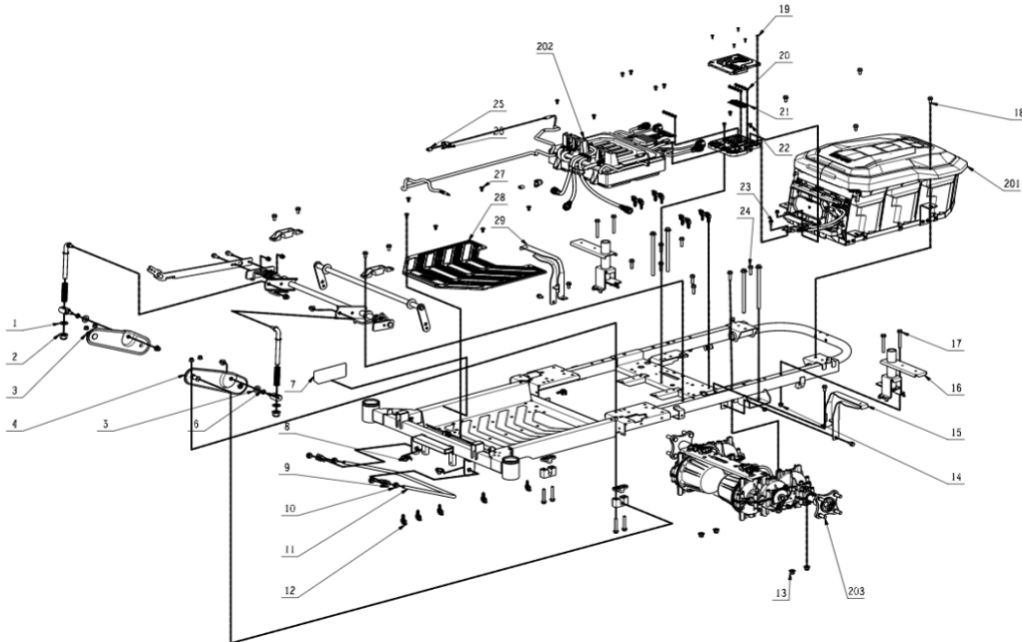

ZT5200E-L Riding Mower

Product Description: Zero Turn Riding Mower
Model Number: ZT5200E-L
Body Number: 282940001S01
Version: A
Issue Date: 2022/11/25