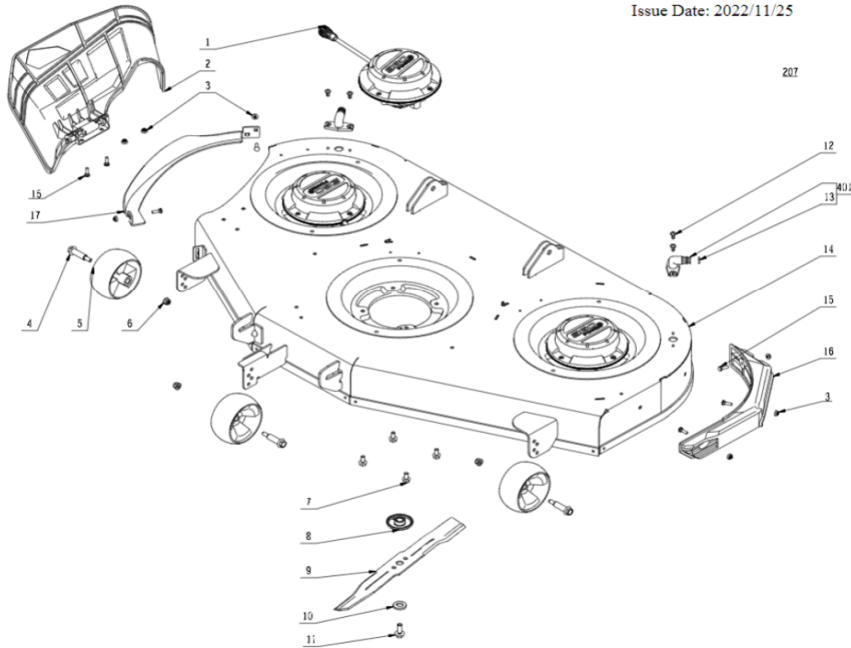

KES VAN DER SPEK
 VERBODEN TOEGANG
 VERBODEN TOEGANG

205-1	4860770001	Lamp Wire Harness	2
205-2	2831393001	Control Electric Assembly	1
205-3	4891966002	LED PCBA	1
205-4	5610021001	Tapping Screw	10
205-5	4891967002	LED PCBA	1
205-6	3900346002	Transparent Cap Assembly	1
205-7	3900344002	Transparent Guard Assembly	1
205-8	3900345002	Transparent Guard Assembly	1
205-9	3130877001	Front Frame	1
205-10	5610305002	Tapping Screw	4

Product Description: Zero Turn Riding Mower
Model Number: ZT5200E-L
Body Number: 2827245002S01
Version: A
Issue Date: 2022/11/25

206

206-1	2827480002	Switch Box Assembly	1
206-2	5630371001	Prevailing Torque Type Hexagon Lock Nut with Flange	4
206-3	3707284001	Pedal	1
206-4	5640354001	Flange Bolt-Large Series	2
206-5	3580060001	Rubber Sleeve	1
206-6	5620352002	Screw with Washer	3
206-7	3130932001	Seal Packing Case	1
206-8	5620377003	Hexagon Socket Screw	4

KEES VAN DER SPEK
TECHNISCHE DIENT

Product Description: Zero Turn Riding Mower
 Model Number: ZT5200E-L
 Body Number: 2824284001S01
 Version: A
 Issue Date: 2022/11/25

207-1	2730350001	DC Motor	3
207-2	2824539001	Chute Deflector Assembly	1
207-3	5630244004	Nut	7
207-4	5640352001	Hexagon Flange Bolt	3
207-5	3131072001	Roller Wheel	3
207-6	5630371001	Prevailing Torque Type Hexagon Lock Nut with Flange	3
207-7	5640222001	Hexagon Flange Bolt	12
207-8	3580113001	Flange	3
207-9	3708357001	Blade	0
207-9	AB5200	Blade	3
207-9	AB5201	Blade	0
207-10	5650510001	Washer	3
207-11	5640226001	Flange Bolt	3
207-12	5610388001	Hexalobular Socket Thread Forming Screw	4
207-13	5690141001	O Ring	1
207-14	2824231001	Deck Unit	1
207-15	5640357001	Semicircular Head Square Neck Bolt	7
207-16	3133020001	Baffle Strip	1
207-17	3706747001	Baffle Strip	1
207-401	2823718002	Outlet Nozzle Assembly	2