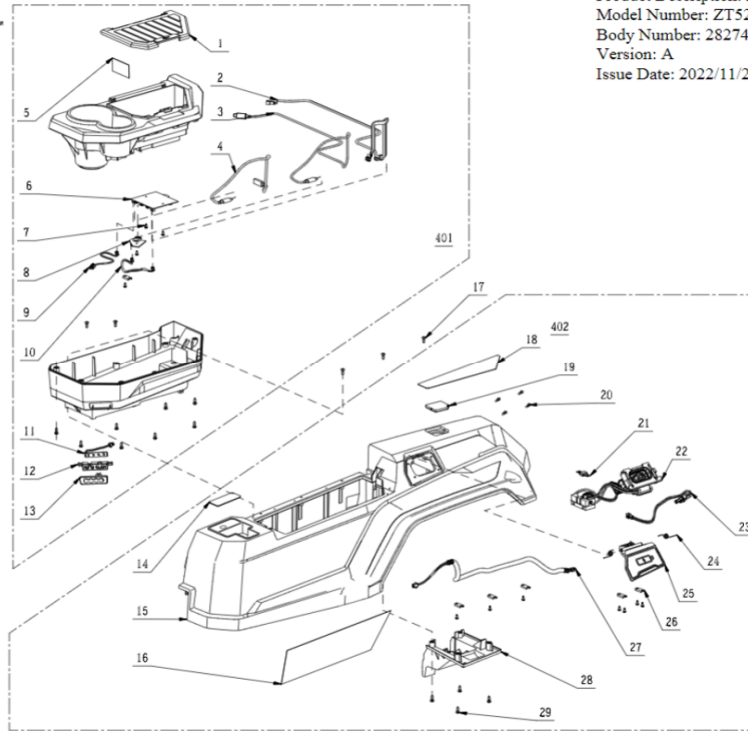

Product Description: Zero Turn Riding Mower
Model Number: ZT5200E-L
Body Number: 2827406003S01
Version: A
Issue Date: 2022/11/25

208-1	3403155001	Storage Box Overturn	1
208-2	4860775001	Wiring Harness	1
208-3	4860792001	Type-C Male-male Wire	1
208-4	4860791001	Type-C Male-female Wire	1
208-5	2244808004	Nameplate	1
208-6	4891973002	USB PCBA	1
208-7	5610021001	Tapping Screw	4
208-8	4891964001	USB PCBA	1
208-9	4860773001	Wiring Harness	1
208-10	4860774001	USB Cable	1
208-11	2830790001	LED Electric Assembly	1
208-12	3131122001	LED Holder	1
208-13	3131076001	LED Cover	1
208-14	2244800002	Brand Label	1
208-15	3130900002	Left Cover	1
208-16	2244798001	Brand Label	1
208-17	5620377003	Hexagon Socket Screw	11
208-18	2244807001	Brand Label	1
208-19	3131104001	Left Cover Plate	1
208-20	5610305002	Tapping Screw	4
208-21	4970354001	Fuse	1
208-22	4860796001	Charging Harness Assembly	1
208-23	4870766001	Switch Assembly	1
208-24	3660810001	Torsion Spring	2
208-25	3131010001	Charging Port Cover	1
208-26	3700367001	Cord Anchorage	1
208-27	4860771001	Wiring Harness	1
208-28	3131007001	Lower Housing	1
208-29	5620377003	Hexagon Socket Screw	11
208-401	2827407003	Storage Box Assembly	1
208-402	2827462003	Left Cover Set	1

Kees van der Spek
Technisch tekenaar