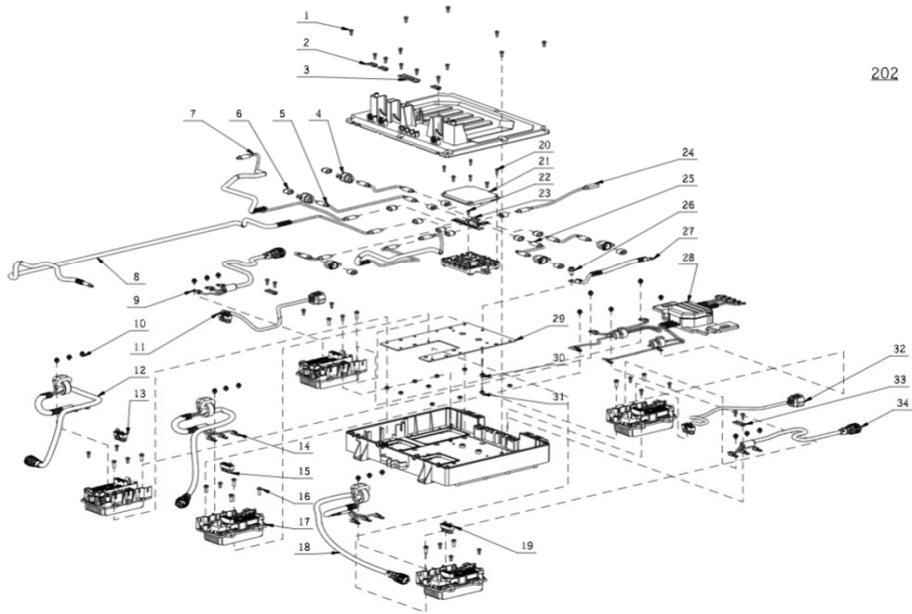

KES VAN DER SPEK
 TECHNISCHE DIENT

Product Description: Zero Turn Riding Mower
 Model Number: ZT5200E-L
 Body Number: 2829387001S01
 Version: A
 Issue Date: 2022/10/18

202

Page 1 of 1

202-1	5620377003	Hexagon Socket Screw	32
202-2	3700367001	Cord Anchorage	3
202-3	3708930001	Cord Anchorage	1
202-4	3131055001	Wire Holder	5
202-5	4860792003	Type-C Male-male Wire	1
202-6	3580076001	Rubber Sleeve	5
202-7	4860797002	Type-C Male-male Wire	1
202-8	4860797001	Type-C Male-male Wire	1
202-9	4861056001	Motor Wire Harness	1
202-10	5620618001	Screw with Washer	20
202-11	4860788001	Wire Harness	1
202-12	4861140001	Motor Wire Harness	1
202-13	4860786001	Motor Wiring Harness	1
202-14	4861140002	Motor Wire Harness	1
202-15	4861006001	Motor Wiring Harness	1
202-16	5620051009	Screw	12
202-17	2829376001	Control Electric Assembly	5
202-18	4861140003	Motor Wire Harness	1
202-19	4860785001	Motor Wiring Harness	1
202-20	5610305002	Tapping Screw	1
202-21	3900369002	PCB Box	1
202-22	5610021001	Tapping Screw	1
202-23	4891968001	Connecting PCBA	1
202-24	4860791003	Type-C Male-female Wire	1
202-25	4860792004	Type-C Male-male Wire	1
202-26	5640373001	Hex Serrated Flange Screw	1
202-27	4860768002	Host Power Wire Harness	1
202-28	2829642001	Magnet Ring Assembly	1
202-29	3707400001	Base Plate	1
202-30	5630015001	Prevailing Torque Hexagon Nut	1
202-31	5630006003	Prevailing Torque Hexagon Nut	10
202-32	4860789001	Wire Harness	1
202-33	3707407001	Cord Anchorage	2
202-34	4861056002	Motor Wire Harness	1