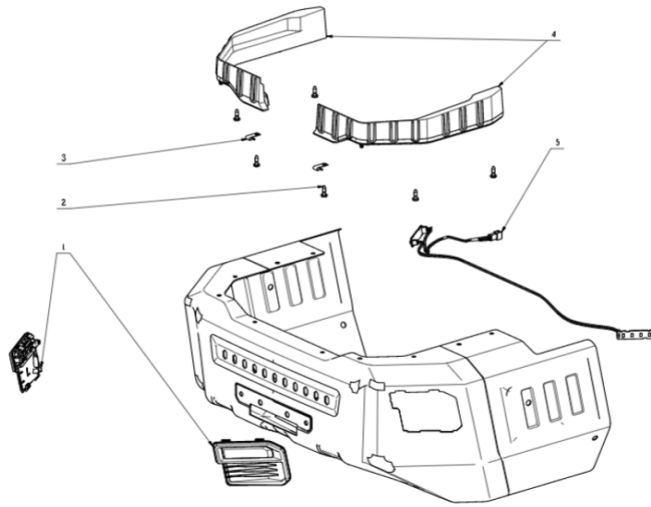

Product Description: Zero Turn Riding Mower
 Model Number: ZT5200E-L
 Body Number: 2827406003S01
 Version: A
 Issue Date: 2022/11/25

208-1	3403155001	Storage Box Overturn	1
208-2	4860775001	Wiring Harness	1
208-3	4860792001	Type-C Male-male Wire	1
208-4	4860791001	Type-C Male-female Wire	1
208-5	2244808004	Nameplate	1
208-6	4891973002	USB PCBA	1
208-7	5610021001	Tapping Screw	4
208-8	4891964001	USB PCBA	1
208-9	4860773001	Wiring Harness	1
208-10	4860774001	USB Cable	1
208-11	2830790001	LED Electric Assembly	1
208-12	3131122001	LED Holder	1
208-13	3131076001	LED Cover	1
208-14	2244800002	Brand Label	1
208-15	3130900002	Left Cover	1
208-16	2244798001	Brand Label	1
208-17	5620377003	Hexagon Socket Screw	11
208-18	2244807001	Brand Label	1
208-19	3131104001	Left Cover Plate	1
208-20	5610305002	Tapping Screw	4
208-21	4970354001	Fuse	1
208-22	4860796001	Charging Harness Assembly	1
208-23	4870766001	Switch Assembly	1
208-24	3660810001	Torsion Spring	2
208-25	3131010001	Charging Port Cover	1
208-26	3700367001	Cord Anchorage	1
208-27	4860771001	Wiring Harness	1
208-28	3131007001	Lower Housing	1
208-29	5620377003	Hexagon Socket Screw	11
208-401	2827407003	Storage Box Assembly	1
208-402	2827462003	Left Cover Set	1

Kees van der Spek
 Technisch tekenaar

Product Description: Zero Turn Riding Mower
Model Number: ZT5200E-L
Body Number: 2827270002S01
Version: A
Issue Date: 2022/11/25

209

209-1	2827628001	L R Indicator Cover Set	1
209-2	5620377003	Hexagon Socket Screw	6
209-3	3707406001	Wire Holder	2
209-4	3900385001	Guard Assembly	1
209-5	2830770001	LED Electric Assembly	1