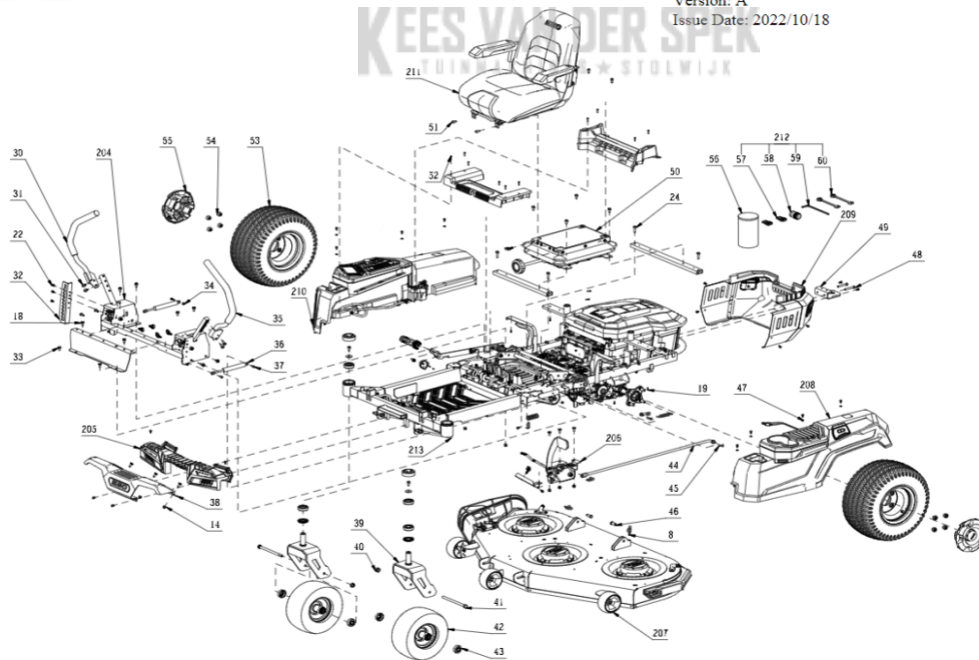

Product Description: Zero Turn Riding Mower
Model Number: ZT5200E-L
Body Number: 1000057001S01
Version: A
Issue Date: 2022/10/18