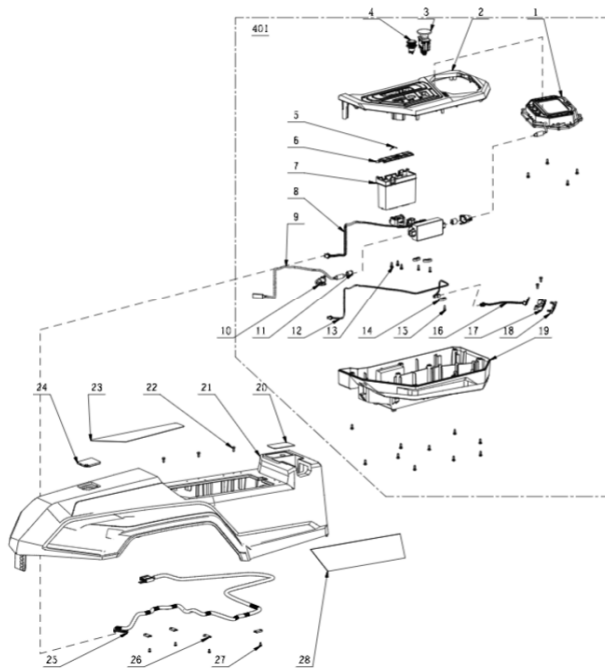

Kees van der Spek
 Technisch tekenaar

Product Description: Zero Turn Riding Mower
Model Number: ZT5200E-L
Body Number: 2827270002S01
Version: A
Issue Date: 2022/11/25

209

209-1	2827628001	L R Indicator Cover Set	1
209-2	5620377003	Hexagon Socket Screw	6
209-3	3707406001	Wire Holder	2
209-4	3900385001	Guard Assembly	1
209-5	2830770001	LED Electric Assembly	1

Product Description: Zero Turn Riding Mower
 Model Number: ZT5200E-L
 Body Number: 2827431003S01
 Version: A
 Issue Date: 2022/11/25

210

210-1	2827438001	LCD Assembly	1
210-2	3130995001	Control Panel	1
210-3	4870762001	Push Switch	1
210-4	4870764001	Push Switch	1
210-5	3660812001	Torsion Spring	1
210-6	3322835001	Phone Box Cover	1
210-7	3131078001	Phone Box	1
210-8	2830779001	Switch Electric Assembly	1
210-9	4860791002	Type-C Male-female Wire	1
210-10	3131055001	Wire Holder	2
210-11	3580076001	Rubber Sleeve	2
210-12	4860782001	Wiring Harness	1
210-13	5620377003	Hexagon Socket Screw	19
210-14	3122798001	Cord Anchorage	3
210-15	5610305002	Tapping Screw	3
210-16	2830790001	LED Electric Assembly	1
210-17	3131077001	LED Holder	1
210-18	3131076001	LED Cover	1
210-19	3130996001	Control Box Base	1
210-20	2244800001	Nameplate	1
210-21	3130904002	Right Cover	1
210-22	5620377003	Hexagon Socket Screw	3
210-23	2244807002	Brand Label	1
210-24	3131105001	Right Cover Plate	1
210-25	4860777001	Wiring Harness	1
210-26	3700367001	Cord Anchorage	4
210-27	5610021001	Tapping Screw	4
210-28	2244798002	Brand Label	1
210-401	2827437001	Control Box Assembly	1