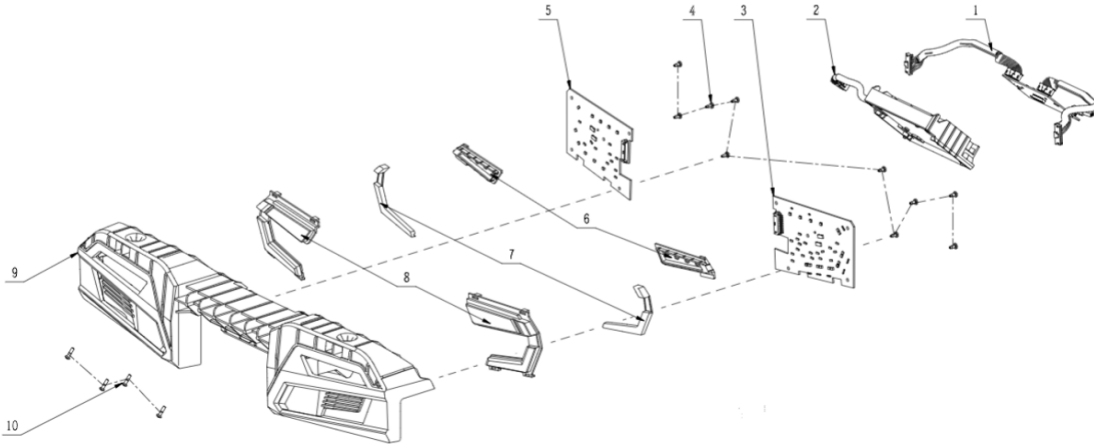

Kees van der Spek
 Technisch Tekenaar

Product Description: Zero Turn Riding Mower
 Model Number: ZT5200E-L
 Body Number: 2829451001S01
 Version: A
 Issue Date: 2022/11/25

204

204-1	5640351001	Hexagon Flange Head Screw with Shoulder	2
204-2	3660807001	Compression Spring	2
204-3	5650740001	Plain Washer	2
204-4	2827705002	Magnetic Holder Assembly	1
204-5	2827703001	Rotating Lever	2
204-6	2827704002	Magnetic Holder Assembly	1
204-7	5620352002	Screw with Washer	4
204-8	5610021001	Tapping Screw	4
204-9	5630267001	Nut	4
204-10	2827259001	Right Hall PCB Box	1
204-11	2827260001	Left Hall PCB Box	1

KES VAN DER SPEK
 VERBODEN TOEGANG
 VERBODEN TOEGANG

205-1	4860770001	Lamp Wire Harness	2
205-2	2831393001	Control Electric Assembly	1
205-3	4891966002	LED PCBA	1
205-4	5610021001	Tapping Screw	10
205-5	4891967002	LED PCBA	1
205-6	3900346002	Transparent Cap Assembly	1
205-7	3900344002	Transparent Guard Assembly	1
205-8	3900345002	Transparent Guard Assembly	1
205-9	3130877001	Front Frame	1
205-10	5610305002	Tapping Screw	4

KEES VAN DER SPEK
TECHNISCHE DIENT

Product Description: Zero Turn Riding Mower
 Model Number: ZT5200E-L
 Body Number: 2824284001S01
 Version: A
 Issue Date: 2022/11/25

207-1	2730350001	DC Motor	3
207-2	2824539001	Chute Deflector Assembly	1
207-3	5630244004	Nut	7
207-4	5640352001	Hexagon Flange Bolt	3
207-5	3131072001	Roller Wheel	3
207-6	5630371001	Prevailing Torque Type Hexagon Lock Nut with Flange	3
207-7	5640222001	Hexagon Flange Bolt	12
207-8	3580113001	Flange	3
207-9	3708357001	Blade	0
207-9	AB5200	Blade	3
207-9	AB5201	Blade	0
207-10	5650510001	Washer	3
207-11	5640226001	Flange Bolt	3
207-12	5610388001	Hexalobular Socket Thread Forming Screw	4
207-13	5690141001	O Ring	1
207-14	2824231001	Deck Unit	1
207-15	5640357001	Semicircular Head Square Neck Bolt	7
207-16	3133020001	Baffle Strip	1
207-17	3706747001	Baffle Strip	1
207-401	2823718002	Outlet Nozzle Assembly	2