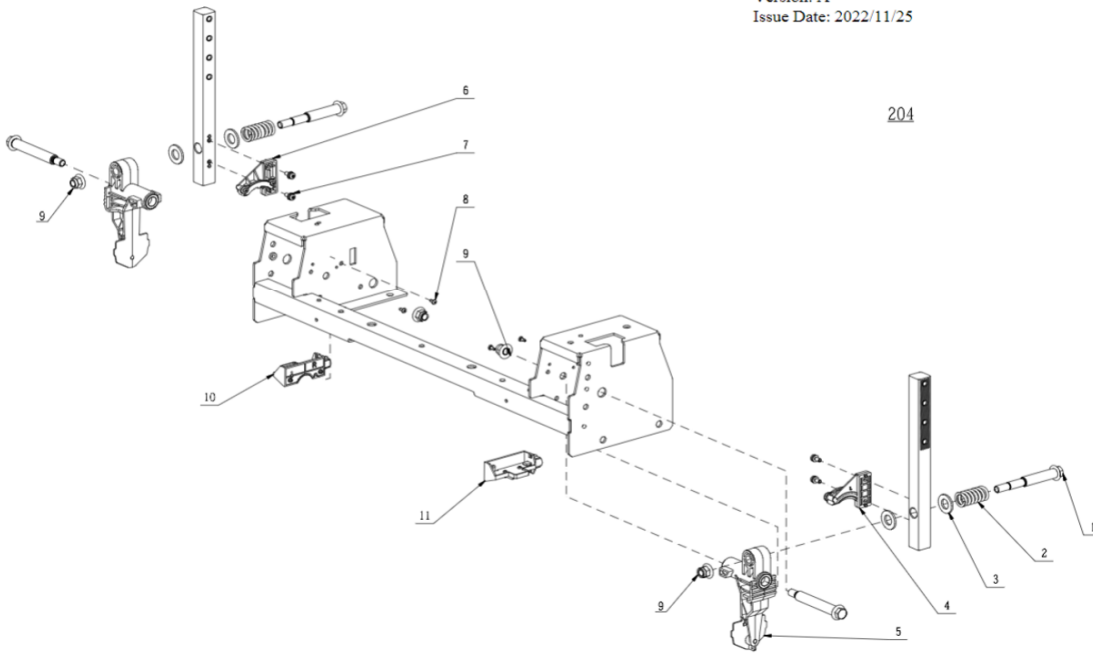

Product Description: Zero Turn Riding Mower
 Model Number: ZT5200E-L
 Body Number: 2827266001S01
 Version: A
 Issue Date: 2022/11/25

203

203-1	3707424001	Connecting Plate	1
203-2	5640361001	Hexagon Flange Head Thread Forming Screw	4
203-3	5640247002	Hexagon Head Bolt	8
203-4	2730318001	DC Motor	2
203-5	3553570001	Brake Disc	2
203-6	3521235001	Friction Block	2
203-7	3707277001	Scaleboard	1
203-8	5670552001	Parallel Pin	2
203-9	5640009003	Hexagon Head Bolt	4
203-10	3707423001	Connecting Plate	1
203-11	5630244004	Nut	4
203-401	2827439002	Gear Case Assembly	1
203-402	2827528002	Right Bracket Assembly	1
203-403	2827525002	Left Bracket Assembly	1

Kees van der Spek
 Technisch Tekenaar

Product Description: Zero Turn Riding Mower
 Model Number: ZT5200E-L
 Body Number: 2829451001S01
 Version: A
 Issue Date: 2022/11/25

204

204-1	5640351001	Hexagon Flange Head Screw with Shoulder	2
204-2	3660807001	Compression Spring	2
204-3	5650740001	Plain Washer	2
204-4	2827705002	Magnetic Holder Assembly	1
204-5	2827703001	Rotating Lever	2
204-6	2827704002	Magnetic Holder Assembly	1
204-7	5620352002	Screw with Washer	4
204-8	5610021001	Tapping Screw	4
204-9	5630267001	Nut	4
204-10	2827259001	Right Hall PCB Box	1
204-11	2827260001	Left Hall PCB Box	1

KES VAN DER SPEK
 VERBODEN TOEGANG
 VERBODEN TOEGANG

205-1	4860770001	Lamp Wire Harness	2
205-2	2831393001	Control Electric Assembly	1
205-3	4891966002	LED PCBA	1
205-4	5610021001	Tapping Screw	10
205-5	4891967002	LED PCBA	1
205-6	3900346002	Transparent Cap Assembly	1
205-7	3900344002	Transparent Guard Assembly	1
205-8	3900345002	Transparent Guard Assembly	1
205-9	3130877001	Front Frame	1
205-10	5610305002	Tapping Screw	4