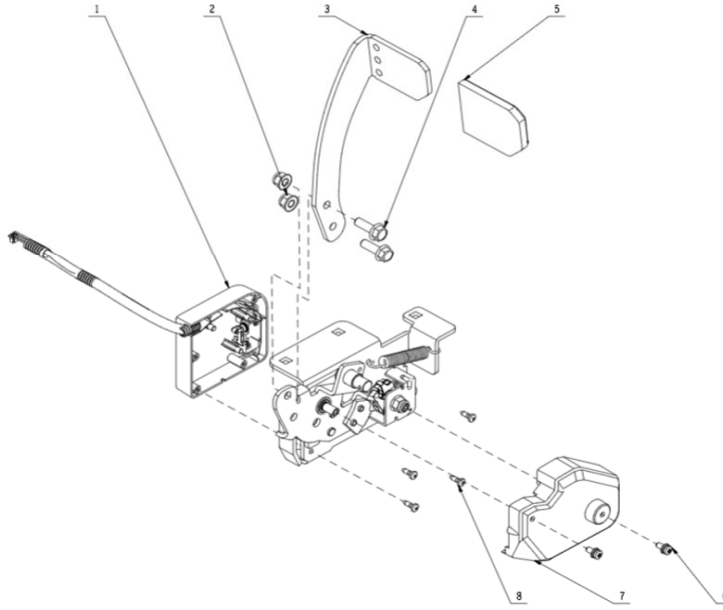

KES VAN DER SPEK
 VERBODEN TOEGANG
 VERBODEN TOEGANG

205-1	4860770001	Lamp Wire Harness	2
205-2	2831393001	Control Electric Assembly	1
205-3	4891966002	LED PCBA	1
205-4	5610021001	Tapping Screw	10
205-5	4891967002	LED PCBA	1
205-6	3900346002	Transparent Cap Assembly	1
205-7	3900344002	Transparent Guard Assembly	1
205-8	3900345002	Transparent Guard Assembly	1
205-9	3130877001	Front Frame	1
205-10	5610305002	Tapping Screw	4

Product Description: Zero Turn Riding Mower
Model Number: ZT5200E-L
Body Number: 2827245002S01
Version: A
Issue Date: 2022/11/25

206

206-1	2827480002	Switch Box Assembly	1
206-2	5630371001	Prevailing Torque Type Hexagon Lock Nut with Flange	4
206-3	3707284001	Pedal	1
206-4	5640354001	Flange Bolt-Large Series	2
206-5	3580060001	Rubber Sleeve	1
206-6	5620352002	Screw with Washer	3
206-7	3130932001	Seal Packing Case	1
206-8	5620377003	Hexagon Socket Screw	4

KEES VAN DER SPEK
TECHNISCHE DIENT

Product Description: Zero Turn Riding Mower
 Model Number: ZT5200E-L
 Body Number: 2824284001S01
 Version: A
 Issue Date: 2022/11/25

207-1	2730350001	DC Motor	3
207-2	2824539001	Chute Deflector Assembly	1
207-3	5630244004	Nut	7
207-4	5640352001	Hexagon Flange Bolt	3
207-5	3131072001	Roller Wheel	3
207-6	5630371001	Prevailing Torque Type Hexagon Lock Nut with Flange	3
207-7	5640222001	Hexagon Flange Bolt	12
207-8	3580113001	Flange	3
207-9	3708357001	Blade	0
207-9	AB5200	Blade	3
207-9	AB5201	Blade	0
207-10	5650510001	Washer	3
207-11	5640226001	Flange Bolt	3
207-12	5610388001	Hexalobular Socket Thread Forming Screw	4
207-13	5690141001	O Ring	1
207-14	2824231001	Deck Unit	1
207-15	5640357001	Semicircular Head Square Neck Bolt	7
207-16	3133020001	Baffle Strip	1
207-17	3706747001	Baffle Strip	1
207-401	2823718002	Outlet Nozzle Assembly	2