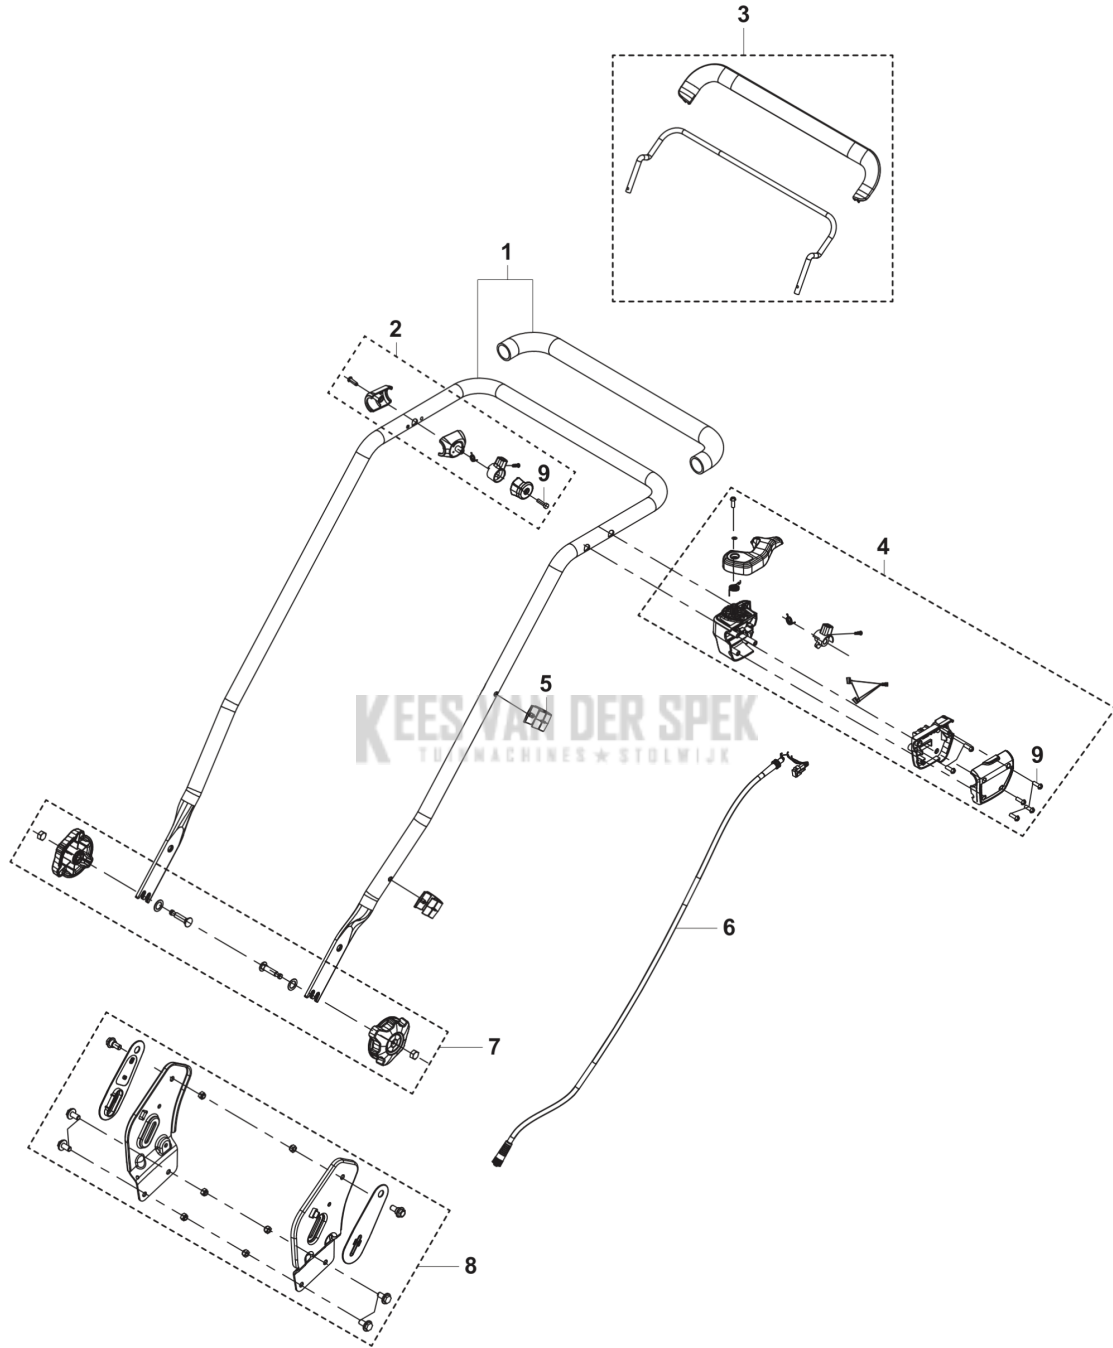

CATALOGUS MET RESERVEONDERDELEN
: HUSQVARNA LC 251I WITHOUT BATTERY AND CHARGER

Lijst van reserve-onderdelen

LIJST VAN RESERVE-ONDERDELEN

REF.	OMSCHRIJVING	OPMERKING	KIT	
1	547208801	MOTORKAP COMPL	Power unit cover	1
2	547209101	ACCUBAK	Battery pocket	1
3	547209001	ACCUBAK	Dual fan kit	1
4	547209201	MOTORKAP		1
5	547209301	MOTOR		1
6	531146708	PLAAT		1
7	547210301	KABEL	Lower control cable	1
8	547113001	BESTURINGSEENHEID	MCU	1
9	593755501	SCREW	ST4 X 16	19
10	501490101	SLEUTEL		1

LC251i
MOWER DECK / CUTTING DECK

REF.	OMSCHRIJVING	OPMERKING	KIT
1	598861201 CHASSIS		1
2	547210101 HATCH KIT	Collection cover kit	1
3	599138901 VEER	Height adjustment	1
4	547208501 STANG		1
5	599139101 HENDEL KIT		1
6	599139001 PLATE KIT	Height adjustment	1
7	598684111 PLATE KIT	Side discharge kit	1
8	598819001 DEKSEL	Side protection cover	1
9	547209501 AS	Front axle kit	1
10	547209401 DEKSELSET	Front cover, including logo	1
11	547209701 AS		1
12	598512901 WIEL	Front wheel, contains 2 wheels	1
13	547209601 AS	Rear axle kit	1
14	598684103 WIEL	Rear wheel, contains 2 wheels	1
15	547208901 STOFADICHTING	Dust proof ring, contains 2 pcs	1
16	522669302 LOCK NUT	M6	2
17	598684121 GRASVANGZAK COMPL.	Bag kit	1
18	593755501 SCREW	ST4 X 16	6
19	531147209 PLUG		1

LC251i
HANDLE

REF.	OMSCHRIJVING	OPMERKING	KIT
1	547247801 HENDEL KIT	Including handle sleeve	1
2	531147230 ZITTINGBEVESTIGING COMPL.		1
3	531147228 HENDEL KOMPLEET	Motor brake handle	1
4	547210401 SWITCHBOX ASSY		1
5	598861402 KLEM		2
6	547208401 KABEL	Upper control cable	1
7	598684125 KNOB ASSY		1
8	598684113 SUPPORT KIT		1
9	593755501 SCREW	ST4 X 16	8

LC251i/iS
CUTTING EQUIPMENT

REF.	OMSCHRIJVING	OPMERKING	KIT
1	592870401 MES		1
2	547209801 MES HOUDER		1
3	547209901 INSTALLATION KIT	Engine fastener kit	1
4	547210001 DEKSEL		1