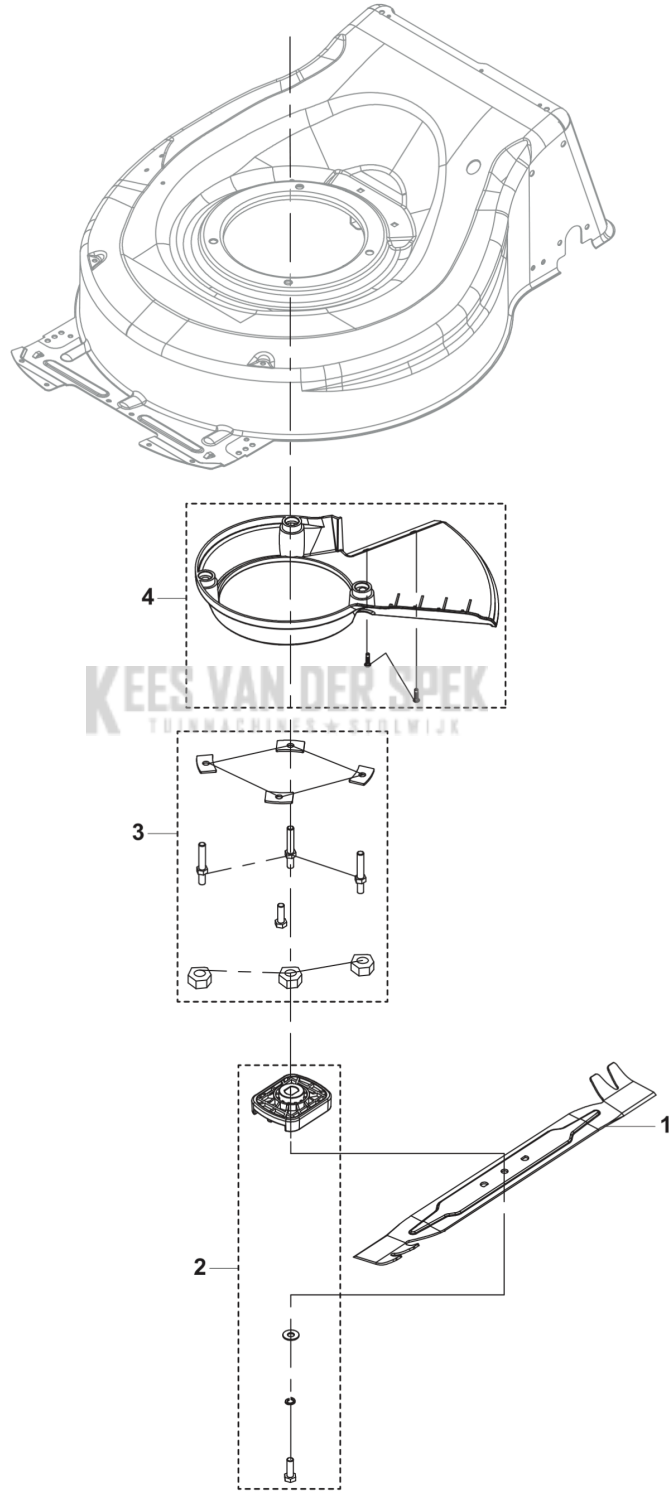

LC251i/iS
CUTTING EQUIPMENT

REF.	OMSCHRIJVING	OPMERKING	KIT
1	592870401 MES		1
2	547209801 MES HOUDER		1
3	547209901 INSTALLATION KIT	Engine fastener kit	1
4	547210001 DEKSEL		1