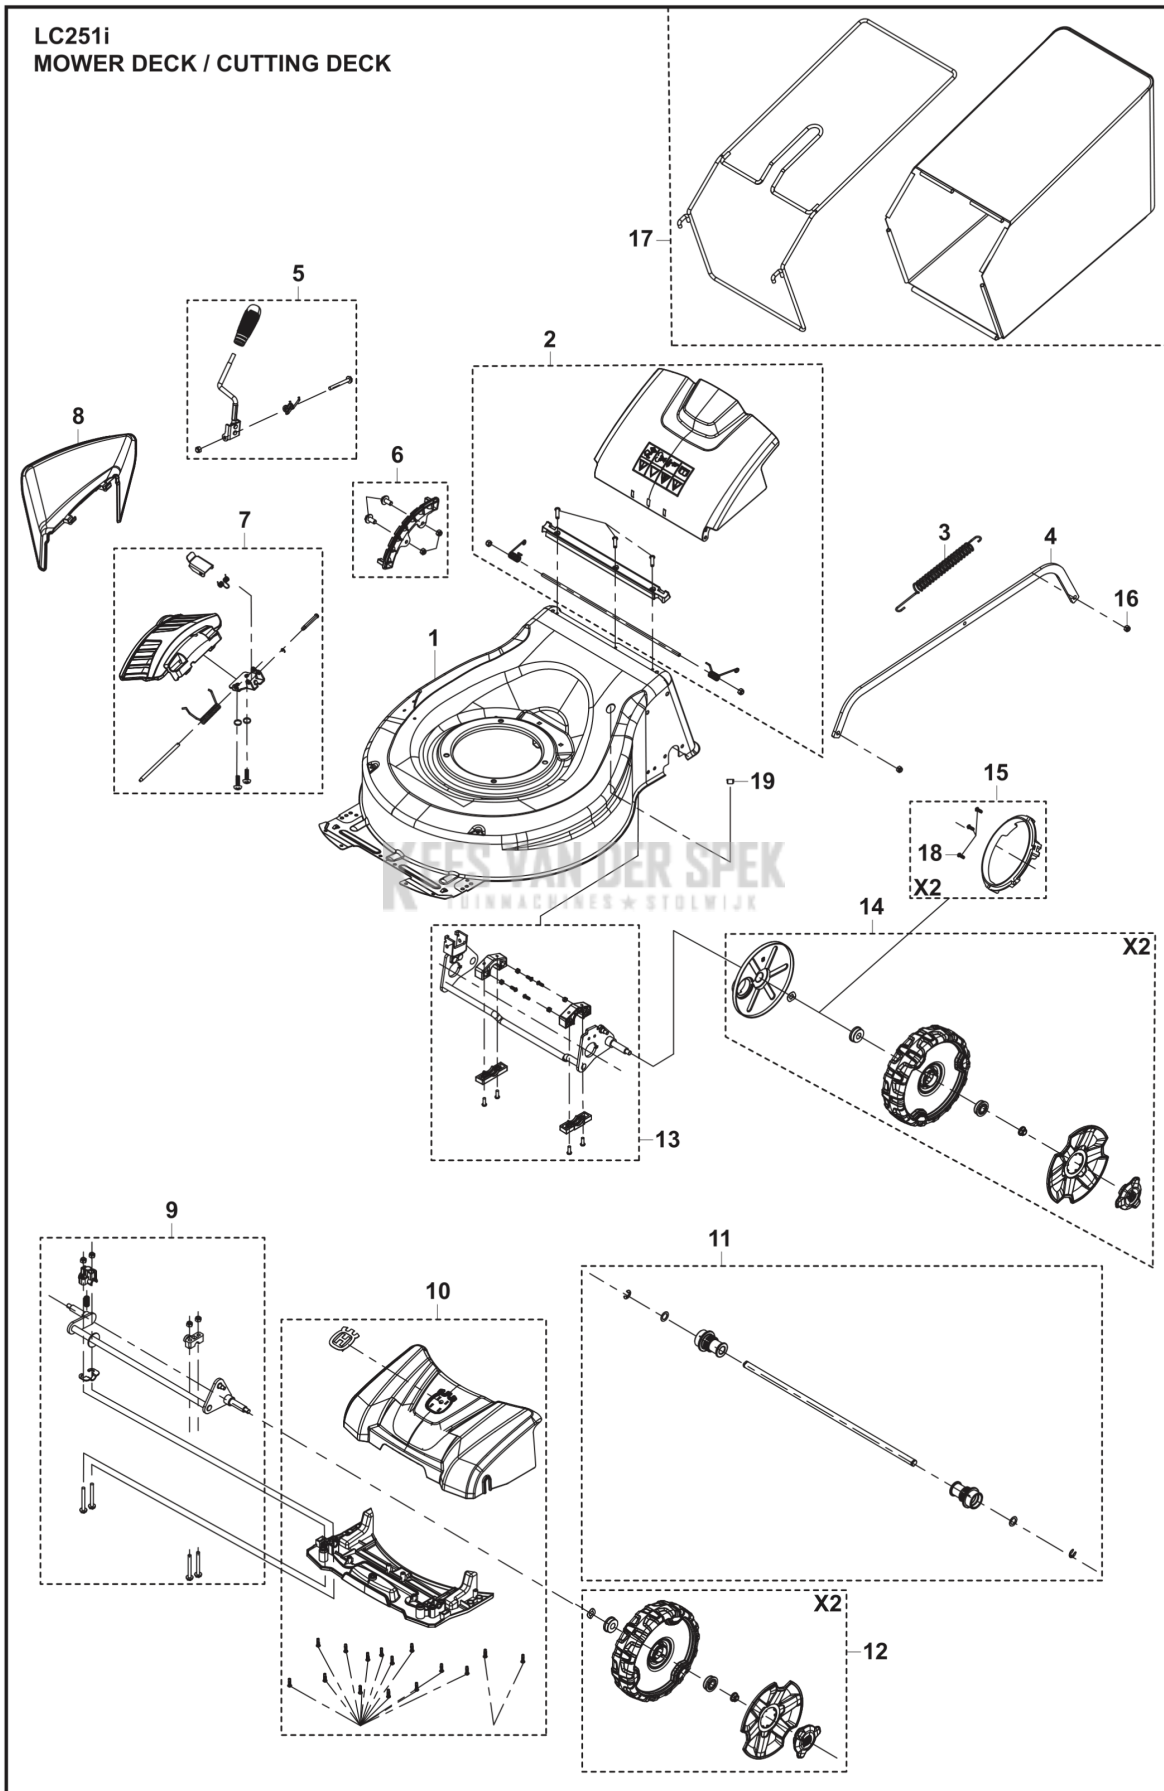

CATALOGUS MET RESERVEONDERDELEN
: HUSQVARNA LC 251I WITHOUT BATTERY AND CHARGER

Lijst van reserve-onderdelen

LIJST VAN RESERVE-ONDERDELEN

REF.	OMSCHRIJVING	OPMERKING	KIT	
1	547208801	MOTORKAP COMPL	Power unit cover	1
2	547209101	ACCUBAK	Battery pocket	1
3	547209001	ACCUBAK	Dual fan kit	1
4	547209201	MOTORKAP		1
5	547209301	MOTOR		1
6	531146708	PLAAT		1
7	547210301	KABEL	Lower control cable	1
8	547113001	BESTURINGSEENHEID	MCU	1
9	593755501	SCREW	ST4 X 16	19
10	501490101	SLEUTEL		1

LC251i
MOWER DECK / CUTTING DECK

REF.	OMSCHRIJVING	OPMERKING	KIT
1	598861201 CHASSIS		1
2	547210101 HATCH KIT	Collection cover kit	1
3	599138901 VEER	Height adjustment	1
4	547208501 STANG		1
5	599139101 HENDEL KIT		1
6	599139001 PLATE KIT	Height adjustment	1
7	598684111 PLATE KIT	Side discharge kit	1
8	598819001 DEKSEL	Side protection cover	1
9	547209501 AS	Front axle kit	1
10	547209401 DEKSELSET	Front cover, including logo	1
11	547209701 AS		1
12	598512901 WIEL	Front wheel, contains 2 wheels	1
13	547209601 AS	Rear axle kit	1
14	598684103 WIEL	Rear wheel, contains 2 wheels	1
15	547208901 STOFADICHTING	Dust proof ring, contains 2 pcs	1
16	522669302 LOCK NUT	M6	2
17	598684121 GRASVANGZAK COMPL.	Bag kit	1
18	593755501 SCREW	ST4 X 16	6
19	531147209 PLUG		1

LC251i
HANDLE

REF.	OMSCHRIJVING	OPMERKING	KIT
1	547247801 HENDEL KIT	Including handle sleeve	1
2	531147230 ZITTINGBEVESTIGING COMPL.		1
3	531147228 HENDEL KOMPLEET	Motor brake handle	1
4	547210401 SWITCHBOX ASSY		1
5	598861402 KLEM		2
6	547208401 KABEL	Upper control cable	1
7	598684125 KNOB ASSY		1
8	598684113 SUPPORT KIT		1
9	593755501 SCREW	ST4 X 16	8