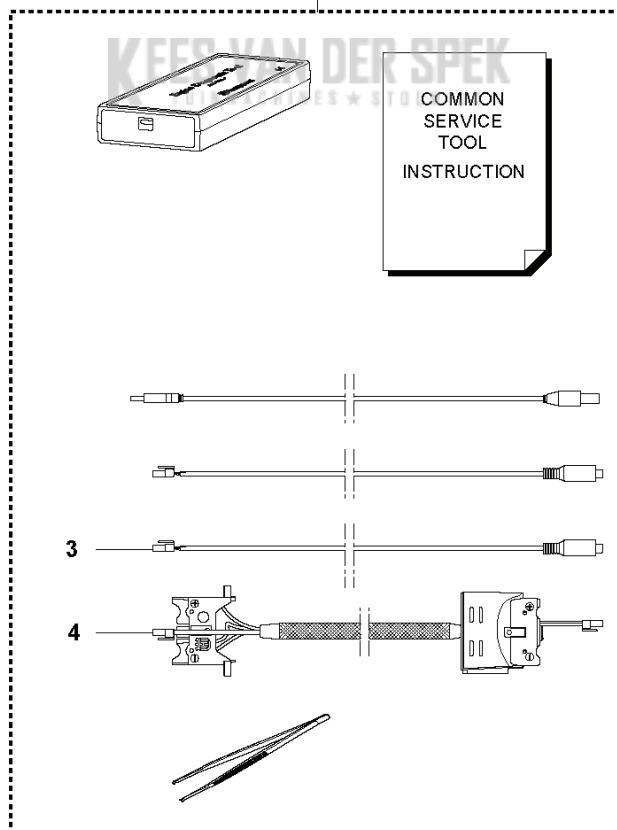

E 535i XP / 330i
ACCESSORIES

535i XP Only

2