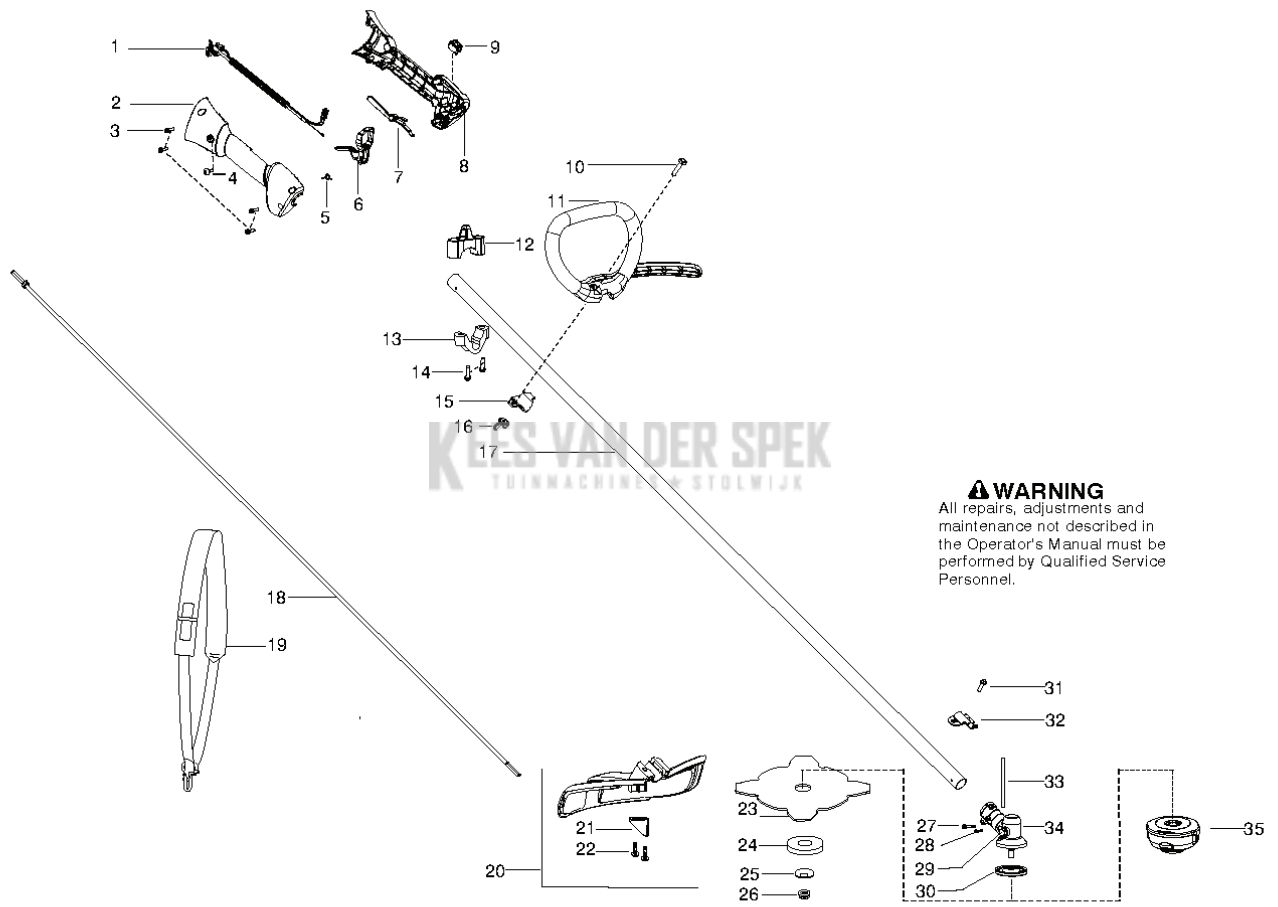

CATALOGUS MET RESERVEONDERDELEN
: HUSQVARNA 128RJ

Lijst van reserve-onderdelen

LIJST VAN RESERVE-ONDERDELEN

***** Service Reference *****

Note : Due to product improvements, your unit may have a different clutch drum assembly.
Please refer to the serial number on your unit and order the parts below.

Serial Number - 2012-090N and lower, please use the following parts:

- Ref. # 1 - 545173401 - Thrust Bearing
- Ref. # 2 - 530016420 - Thrust Washer
- Ref. # 3 - 530150039 - Assy. - Clutch Drum

KEES VAN DER SPEK
TUINMACHINES * STOLWIJK

Serial Number - 2012-091N and higher, please use the following parts:

- Ref. # 1 - Thrust Bearing is NOT REQUIRED
- Ref. # 2 - Thrust Washer is NOT REQUIRED
- Ref. # 3 - 580446601 - Kit - Clutch Drum

REF.	OMSCHRIJVING	OPMERKING	KIT
1	545173401 LAGER		1
2	530016420 WASHER - THRUST		1
3	530150039 KOPPELINGSTROMMEL	S/N 2012-090N AND LOWER	1
3	580446601 KIT	CLUTCH DRUM - S/N 2012-091N AND HIGHER	1