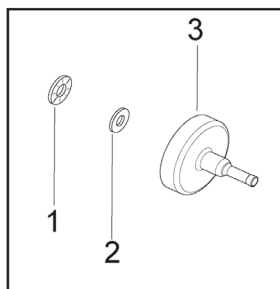

CATALOGUS MET RESERVEONDERDELEN
: HUSQVARNA 128RJ

Lijst van reserve-onderdelen

LIJST VAN RESERVE-ONDERDELEN

***** Service Reference *****

Note : Due to product improvements, your unit may have a different clutch drum assembly.
Please refer to the serial number on your unit and order the parts below.

Serial Number - 2012-090N and lower, please use the following parts:

- Ref. # 1 - 545173401 - Thrust Bearing
- Ref. # 2 - 530016420 - Thrust Washer
- Ref. # 3 - 530150039 - Assy. - Clutch Drum

KEES VAN DER SPEK
TUINMACHINES * STOLWIJK

Serial Number - 2012-091N and higher, please use the following parts:

- Ref. # 1 - Thrust Bearing is NOT REQUIRED
- Ref. # 2 - Thrust Washer is NOT REQUIRED
- Ref. # 3 - 580446601 - Kit - Clutch Drum

REF.	OMSCHRIJVING	OPMERKING	KIT
1	545173401 LAGER		1
2	530016420 WASHER - THRUST		1
3	530150039 KOPPELINGSTROMMEL	S/N 2012-090N AND LOWER	1
3	580446601 KIT	CLUTCH DRUM - S/N 2012-091N AND HIGHER	1