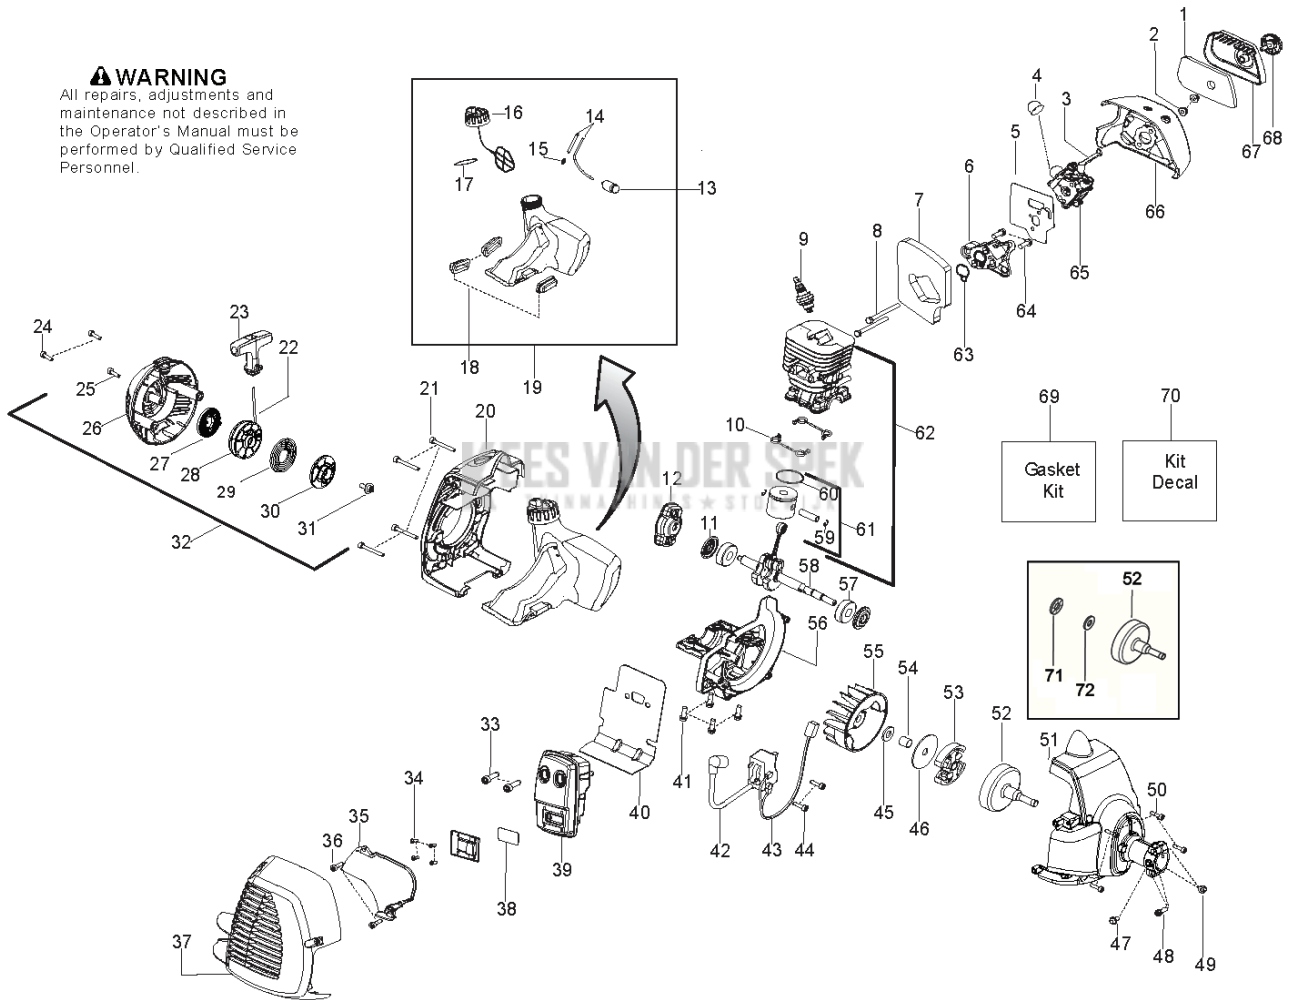

⚠ WARNING

All repairs, adjustments and maintenance not described in the Operator's Manual must be performed by Qualified Service Personnel.

REF.	OMSCHRIJVING	OPMERKING	KIT
1	530150253	LUCHTFILTER	1
2	530016101	MOER	1
3	530057844	HEFBOOM	Fits Zama Carburetor, 4.3mm Shaft Hole 1
3	595015001	CHOKEHEFBOOM	Fits Ruixing Carburetor, 5mm shaft Hole 1
4	530058709	LAMP	1
5	545008084	PAKKINGSET	1
6	530035596	ADAPTER	1
7	545008084	PAKKINGSET	1
8	530016400	BOUT	1
9	952030201	BOUGIE	1
10	545008084	PAKKINGSET	1
11	545008084	PAKKINGSET	1
12	503873305	STARTPAL	1
13	577167201	BRANDSTOFFILTER	1
14	530069599	SLANG	1
15	530023877	NIPPEL	1
16	530150350	TANK	1
17	545008084	PAKKINGSET	1
18	530059780	ISOLATOR	1
19	545180870	KIT-FUEL TANK ASSY.	1
20	576153201	SLUIER	1
21	530016448	SCREW	1
22	545008079	KIT-ROPE	1
23	545043204	STARHANDVAT	1
24	530016426	SCREW	1
25	530016449	SCREW	1
26	525455501	HUIS	1
27	545008087	VEER	1
28	585530301	KOORDSCHIJF	1
29	578465101	VEER	1
30	579366201	POELIE	1
31	530016468	SCREW	1
32	579063101	STARTERHUIS	1
33	530058982	BOUT	1
34	530015241	SCREW	1
35	530150440	BESCHERMING	1
36	530016449	SCREW	1
37	576215001	KIT	1
38	545030501	VIZIER	1
39	574031502	KIT	MUFFLER ID CODE 044801007C 1
40	545008084	PAKKINGSET	1
41	530015897	SCREW	1
42	545046701	ONTSTEKING MODULE	1
43	530039227	SHORTING LEAD	1
44	530016456	SCREW	1
45	530016463	RING	1
46	530094189	RING	1
47	530015805	SCREW	1
48	530015774	SCREW	1
49	530015768	MOER	1
50	530016456	SCREW	1
51	545205201	VENTILATORCAP	1
52	530150039	KOPPELINGSTROMMEL	S/N = 2012-090N 1
52	580446601	KIT	S/N = 2012-091N 1
53	530055122	KOPPELING COMPL.	1
54	530057852	RING	1
55	530039242	VLEGGWIEL	1
56	577929502	CARTER	1
57	545013401	LAGER	1
58	585415402	KRUKAS	S/N = 2012-021N 1
58	585415401	KRUKAS	S/N = 2012-020N 1
59	530015162	BORGCLIP	1
60	575227901	RING	1
61	545081814	ZUIGER	1
62	545008083	CILINDER COMPL.	1
63	545008084	PAKKINGSET	1
64	530015897	SCREW	1
65	545081848	CARBURETTOR KIT	1
66	576459001	BASE	1
67	530057846	DEKSEL	1
68	530059796	KNOB ASSY	1
69	545008084	PAKKINGSET	1
70	545003352	KIT	1
71	545173401	LAGER	S/N = 2012-090N 1
72	530016420	WASHER - THRUST	S/N = 2012-090N 1
96	504811801	PAKKINGSET	ZAMA CARBURETOR 1

KEES VAN DER SPEK
TUINMACHINES - STOLWIJK