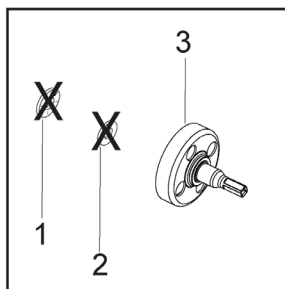

CATALOGUS MET RESERVEONDERDELEN
: HUSQVARNA 128RJ

Lijst van reserve-onderdelen

LIJST VAN RESERVE-ONDERDELEN

***** Service Reference *****

Note : Due to product improvements, your unit may have a different clutch drum assembly.
Please refer to the serial number on your unit and order the parts below.

Serial Number - 2012-090N and lower, please use the following parts:

- Ref. # 1 - 545173401 - Thrust Bearing
- Ref. # 2 - 530016420 - Thrust Washer
- Ref. # 3 - 530150039 - Assy. - Clutch Drum

KEES VAN DER SPEK
TUINMACHINES * STOLWIJK

Serial Number - 2012-091N and higher, please use the following parts:

- Ref. # 1 - Thrust Bearing is NOT REQUIRED
- Ref. # 2 - Thrust Washer is NOT REQUIRED
- Ref. # 3 - 580446601 - Kit - Clutch Drum

REF.	OMSCHRIJVING	OPMERKING	KIT
1	545173401 LAGER		1
2	530016420 WASHER - THRUST		1
3	530150039 KOPPELINGSTROMMEL	S/N 2012-090N AND LOWER	1
3	580446601 KIT	CLUTCH DRUM - S/N 2012-091N AND HIGHER	1