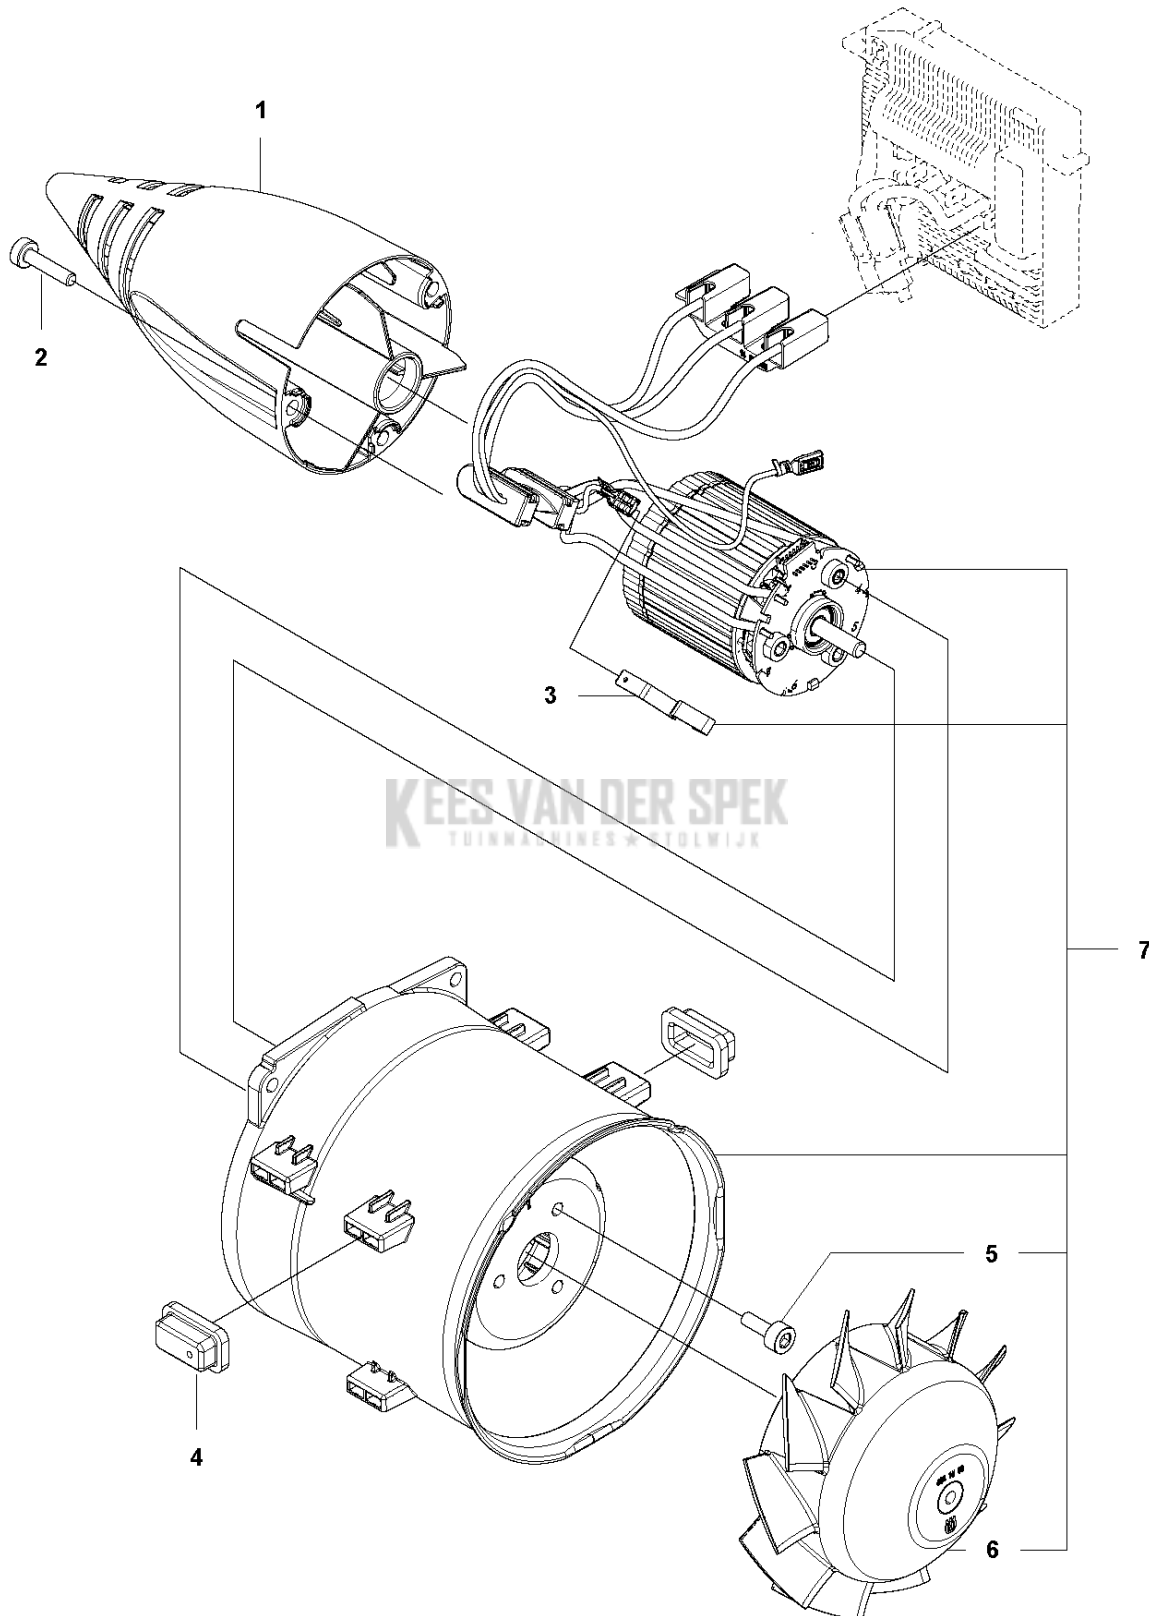

# SPARE PARTS LIST

BLOWERS

Kees van der Spek  
530iBX

Ref	Part No	Description	Remark	QTY KIT
1	589 81 17-01	TUBE ASSY		1
2	584 15 66-02	TUBE		1
3	584 21 37-01	FRAME		1
4	584 91 47-01	COVER		1
5	579 21 19-01	SCREW IHSCT		13
6	579 56 41-02	THROTTLE CONTROL		1
7	544 04 20-01	HANDLE INSERT		2
8	586 51 42-01	EYELET		1
9	584 15 76-01	HOUSING		1
10	584 15 75-01	HOUSING		1
11	587 20 30-01	COVER		1
12	503 21 28-13	SCREW CCRPANT		1
13	587 98 51-01	INLET		1
14	588 00 97-01	KIT		1

**B** 530iBX  
DECALS

## DECALS

530iBX

Ref	Part No	Description	Remark	QTY KIT
1	588 22 66-03	DECAL	DECAL LEFT	1
2	588 22 67-03	DECAL	DECAL RIGHT	1
3	577 84 43-01	DECAL		1

**C** 530iBX  
ELECTRIC SYSTEM

Ref	Part No	Description	Remark	QTY KIT
1	587 94 86-01	CONTROL UNIT		1
2	582 05 07-01	TRIGGER SWITCH		1
3	583 79 54-01	WIRING ASSY		1
4	587 97 82-01	DISPLAY		1
5	586 49 22-01	SPRING		2
6	588 00 98-01	KIT		1
7	586 96 39-01	WIRING ASSY		1
8	587 91 73-01	WIRING ASSY		1
9	581 47 23-01	CABLE CLAMP		1
10	579 21 19-01	SCREW IHSCT		2

**D** 530iBX  
FAN SYSTEM

Ref	Part No	Description	Remark	QTY KIT
1	584 15 65-01	CONE		1
2	579 21 19-01	SCREW IH SCT		3
3	586 49 22-01	SPRING		1
4	503 91 10-01	SUSPENSION		6
5	503 20 25-12	SCREW IH SCM		3
6	584 15 60-01	ROTOR		1
7	588 00 99-01	MOTOR ASSY		1