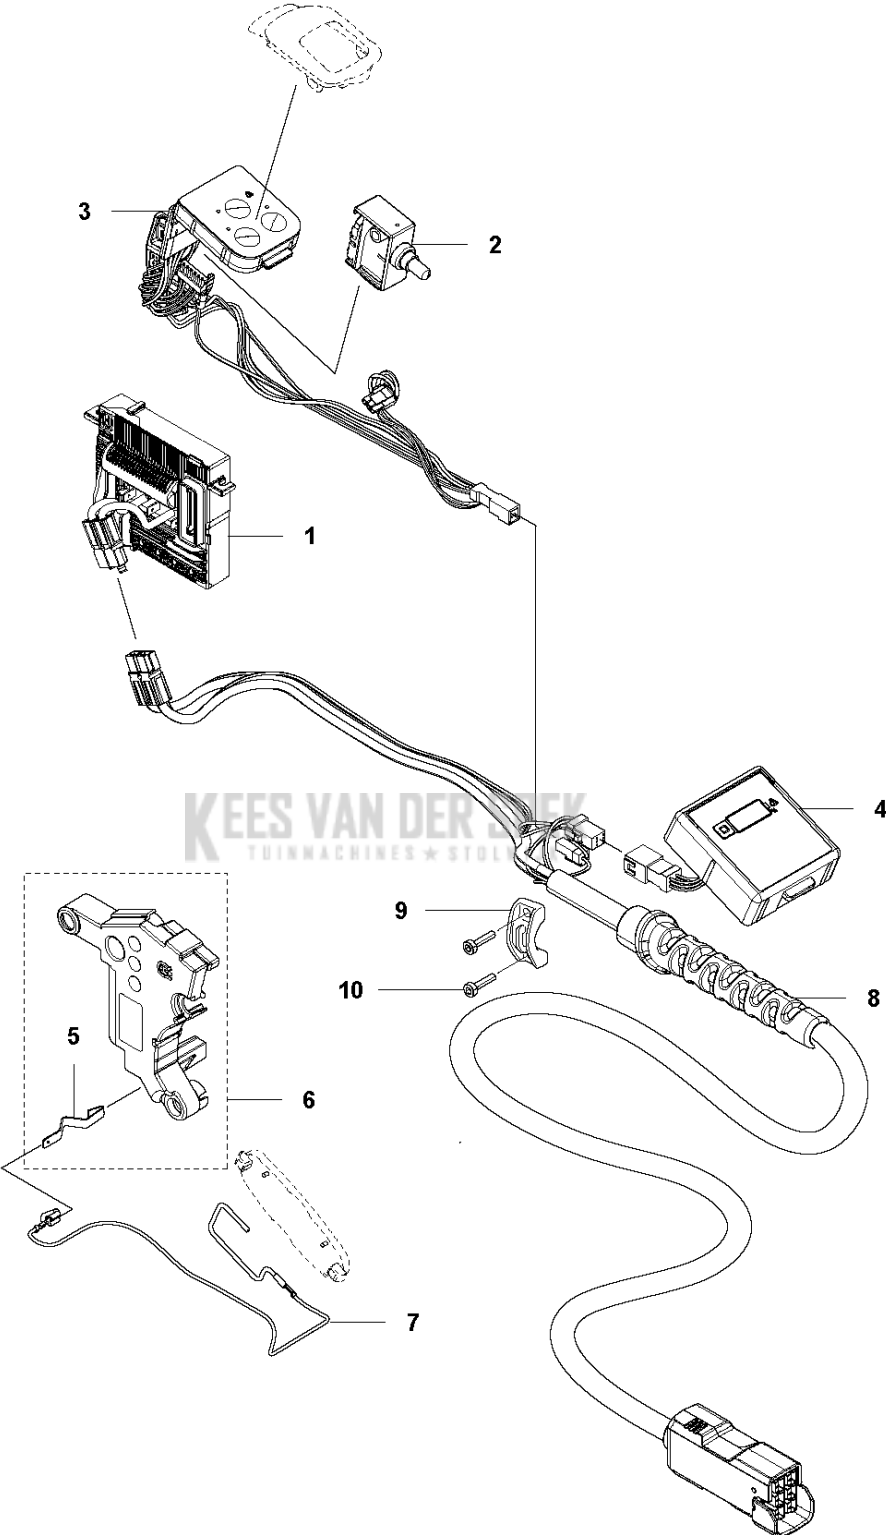

# SPARE PARTS LIST

BLOWERS

Kees van der Spek  
530iBX

Ref	Part No	Description	Remark	QTY KIT
1	589 81 17-01	TUBE ASSY		1
2	584 15 66-02	TUBE		1
3	584 21 37-01	FRAME		1
4	584 91 47-01	COVER		1
5	579 21 19-01	SCREW IHSCT		13
6	579 56 41-02	THROTTLE CONTROL		1
7	544 04 20-01	HANDLE INSERT		2
8	586 51 42-01	EYELET		1
9	584 15 76-01	HOUSING		1
10	584 15 75-01	HOUSING		1
11	587 20 30-01	COVER		1
12	503 21 28-13	SCREW CCRPANT		1
13	587 98 51-01	INLET		1
14	588 00 97-01	KIT		1

**B** 530iBX  
DECALS

## DECALS

530iBX

Ref	Part No	Description	Remark	QTY KIT
1	588 22 66-03	DECAL	DECAL LEFT	1
2	588 22 67-03	DECAL	DECAL RIGHT	1
3	577 84 43-01	DECAL		1

**C** 530iBX  
ELECTRIC SYSTEM

Ref	Part No	Description	Remark	QTY KIT
1	587 94 86-01	CONTROL UNIT		1
2	582 05 07-01	TRIGGER SWITCH		1
3	583 79 54-01	WIRING ASSY		1
4	587 97 82-01	DISPLAY		1
5	586 49 22-01	SPRING		2
6	588 00 98-01	KIT		1
7	586 96 39-01	WIRING ASSY		1
8	587 91 73-01	WIRING ASSY		1
9	581 47 23-01	CABLE CLAMP		1
10	579 21 19-01	SCREW IHSCT		2

## ACCESSORIES

530iBX

Ref	Part No	Description	Remark	QTY KIT
1	587 83 40-01	HIP PAD		1
2	579 79 75-01	NOZZLE		1
3	586 10 63-01	TUBE ASSY		1
4	586 10 63-02	TUBE ASSY		1
5	589 81 17-01	TUBE ASSY		1
6	501 71 51-01	HANDLE ASSY		1