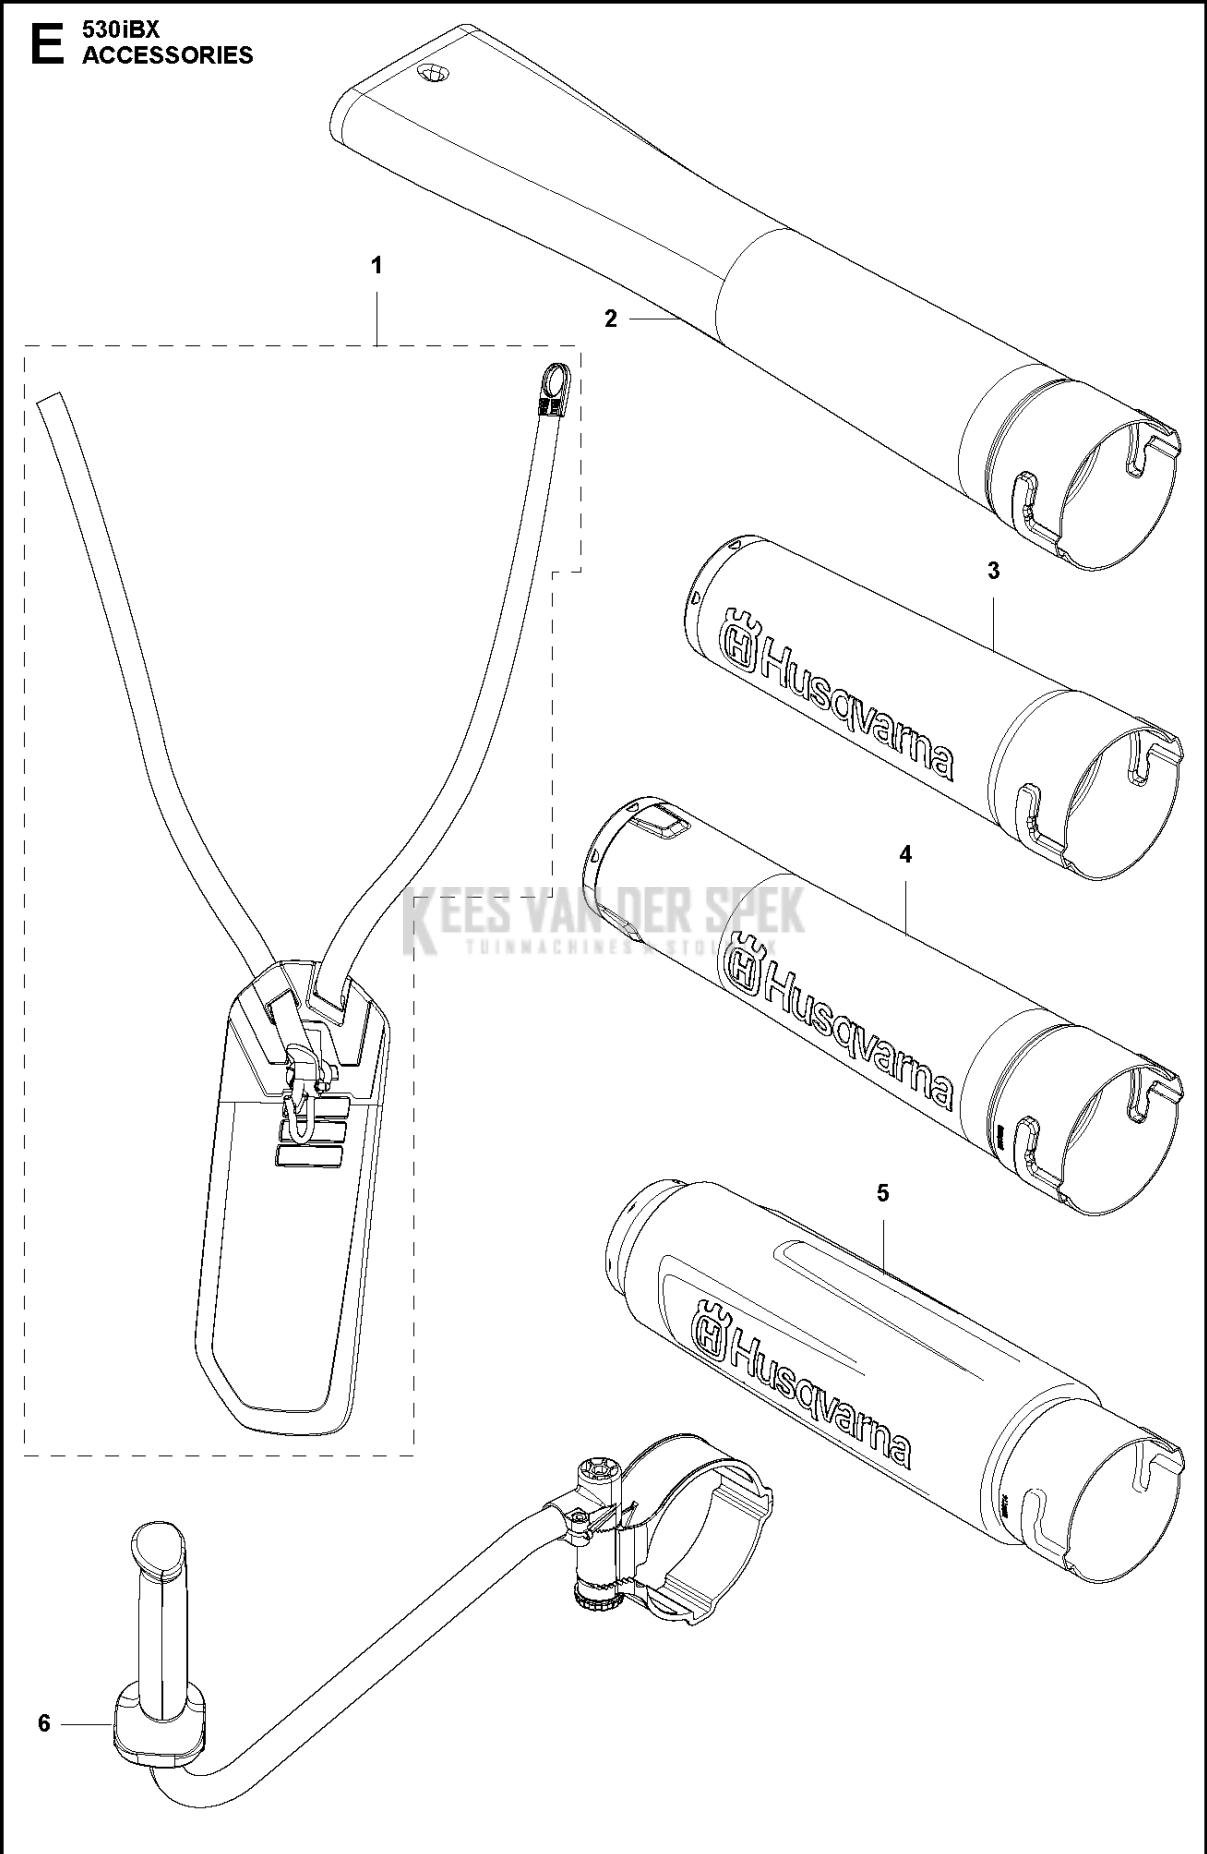

E 530iBX
ACCESSORIES

ACCESSORIES

530iBX

Ref	Part No	Description	Remark	QTY KIT
1	587 83 40-01	HIP PAD		1
2	579 79 75-01	NOZZLE		1
3	586 10 63-01	TUBE ASSY		1
4	586 10 63-02	TUBE ASSY		1
5	589 81 17-01	TUBE ASSY		1
6	501 71 51-01	HANDLE ASSY		1