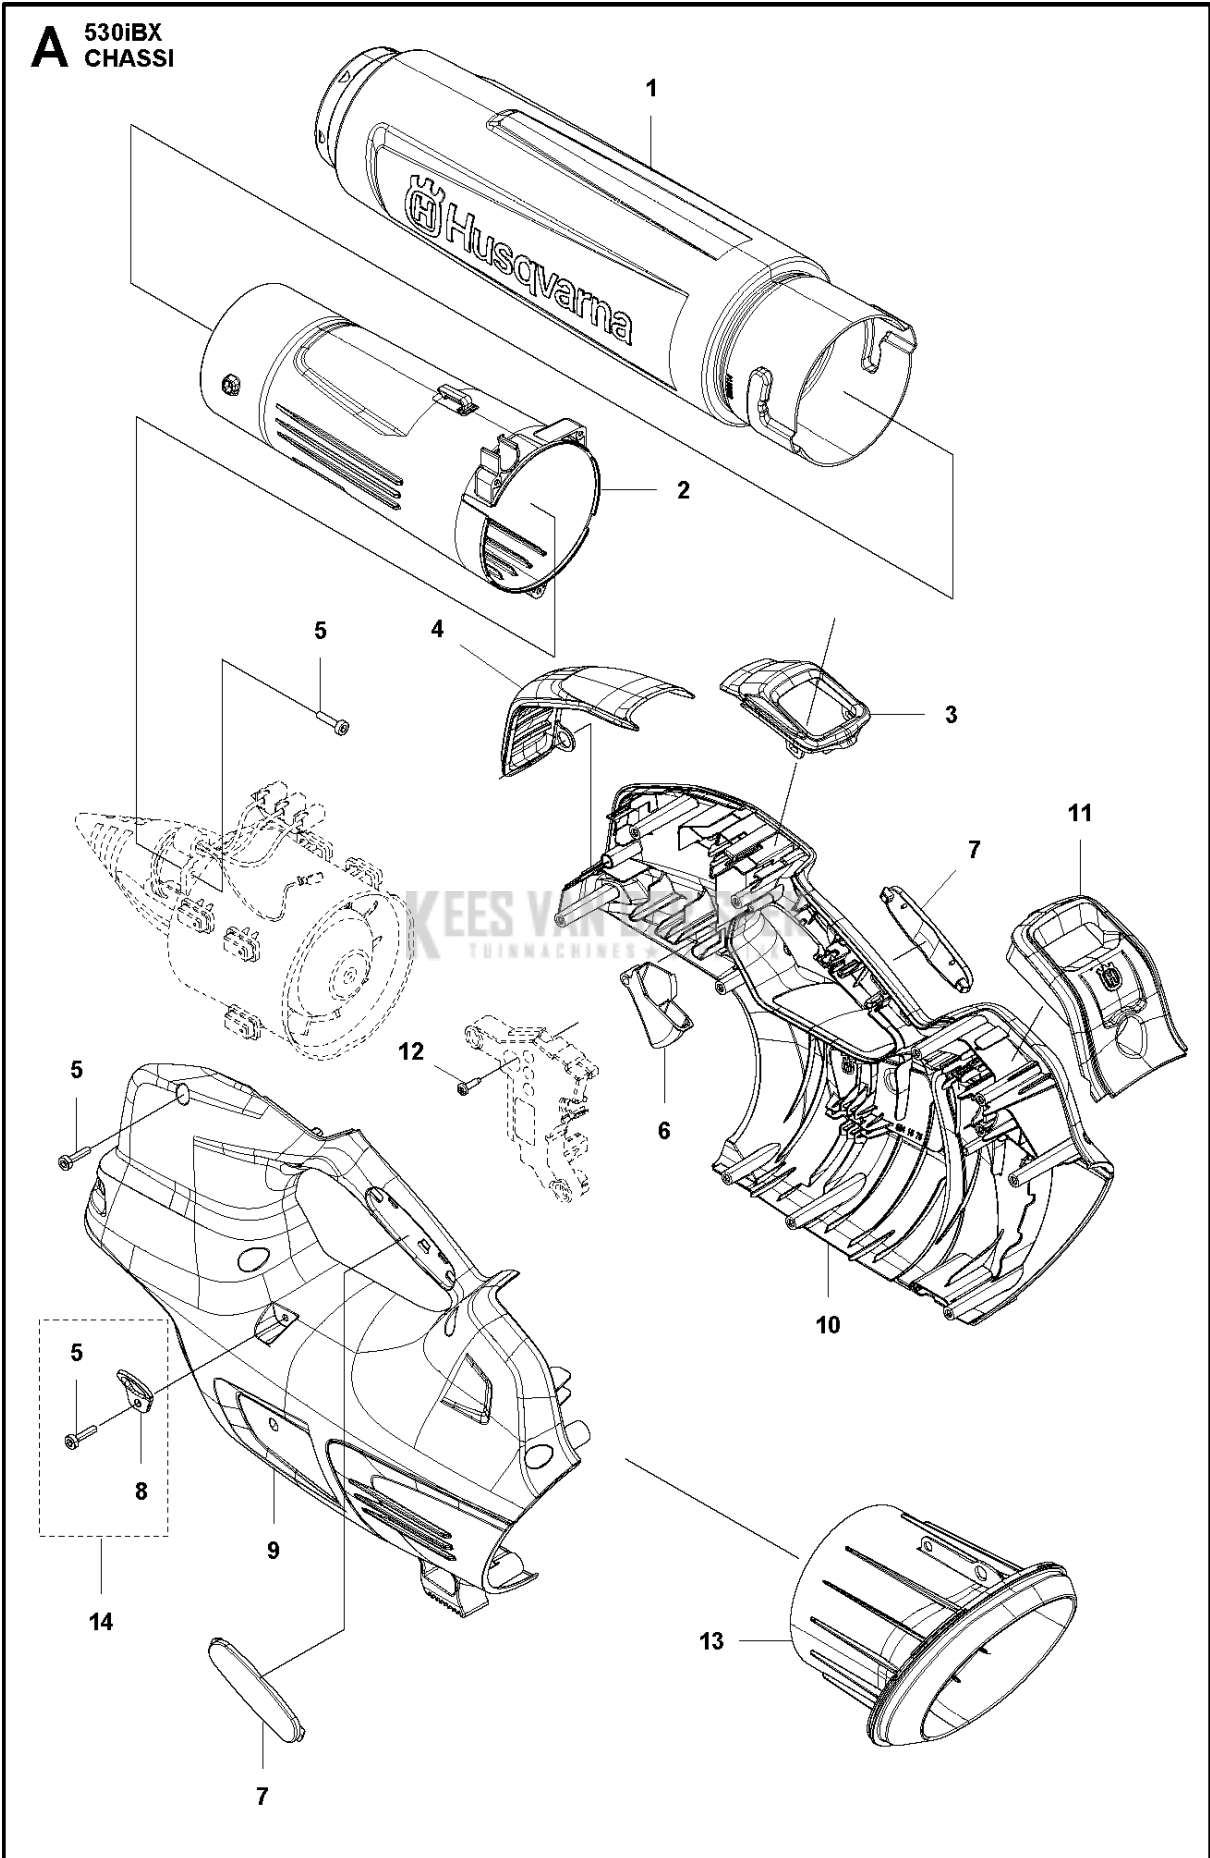

# SPARE PARTS LIST

BLOWERS

Kees van der Spek  
530iBX

Ref	Part No	Description	Remark	QTY KIT
1	589 81 17-01	TUBE ASSY		1
2	584 15 66-02	TUBE		1
3	584 21 37-01	FRAME		1
4	584 91 47-01	COVER		1
5	579 21 19-01	SCREW IHSCT		13
6	579 56 41-02	THROTTLE CONTROL		1
7	544 04 20-01	HANDLE INSERT		2
8	586 51 42-01	EYELET		1
9	584 15 76-01	HOUSING		1
10	584 15 75-01	HOUSING		1
11	587 20 30-01	COVER		1
12	503 21 28-13	SCREW CCRPANT		1
13	587 98 51-01	INLET		1
14	588 00 97-01	KIT		1

**B** 530iBX  
DECALS

## DECALS

530iBX

Ref	Part No	Description	Remark	QTY KIT
1	588 22 66-03	DECAL	DECAL LEFT	1
2	588 22 67-03	DECAL	DECAL RIGHT	1
3	577 84 43-01	DECAL		1

**C** 530iBX  
ELECTRIC SYSTEM

Ref	Part No	Description	Remark	QTY KIT
1	587 94 86-01	CONTROL UNIT		1
2	582 05 07-01	TRIGGER SWITCH		1
3	583 79 54-01	WIRING ASSY		1
4	587 97 82-01	DISPLAY		1
5	586 49 22-01	SPRING		2
6	588 00 98-01	KIT		1
7	586 96 39-01	WIRING ASSY		1
8	587 91 73-01	WIRING ASSY		1
9	581 47 23-01	CABLE CLAMP		1
10	579 21 19-01	SCREW IHSCT		2