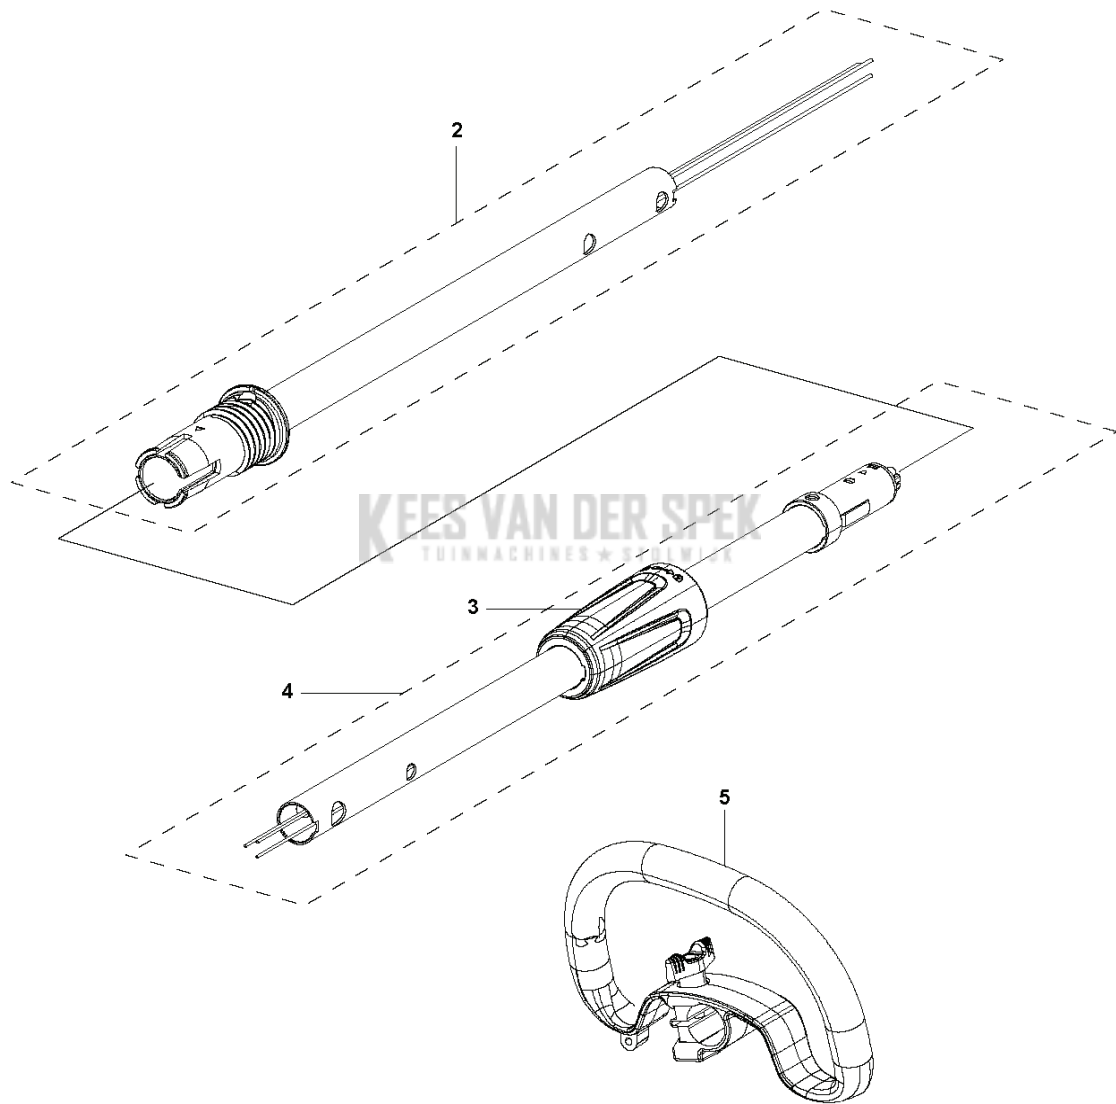

B 110iL
TUBE

TRIMMERS/EDGERS

PXM_REF	PXM_PARTNO	DESCRIPTION	PXM_REMARK	QTY.
2	531147308	TUBE ASSY	Al tube assy	1
3	531147309	KOPPELSTUK	Coupler. upper	1
4	531147310	TUBE ASSY	Al tube assy	1
5	531147311	HANDGREEP COMPL.	D shape handle Assy	1