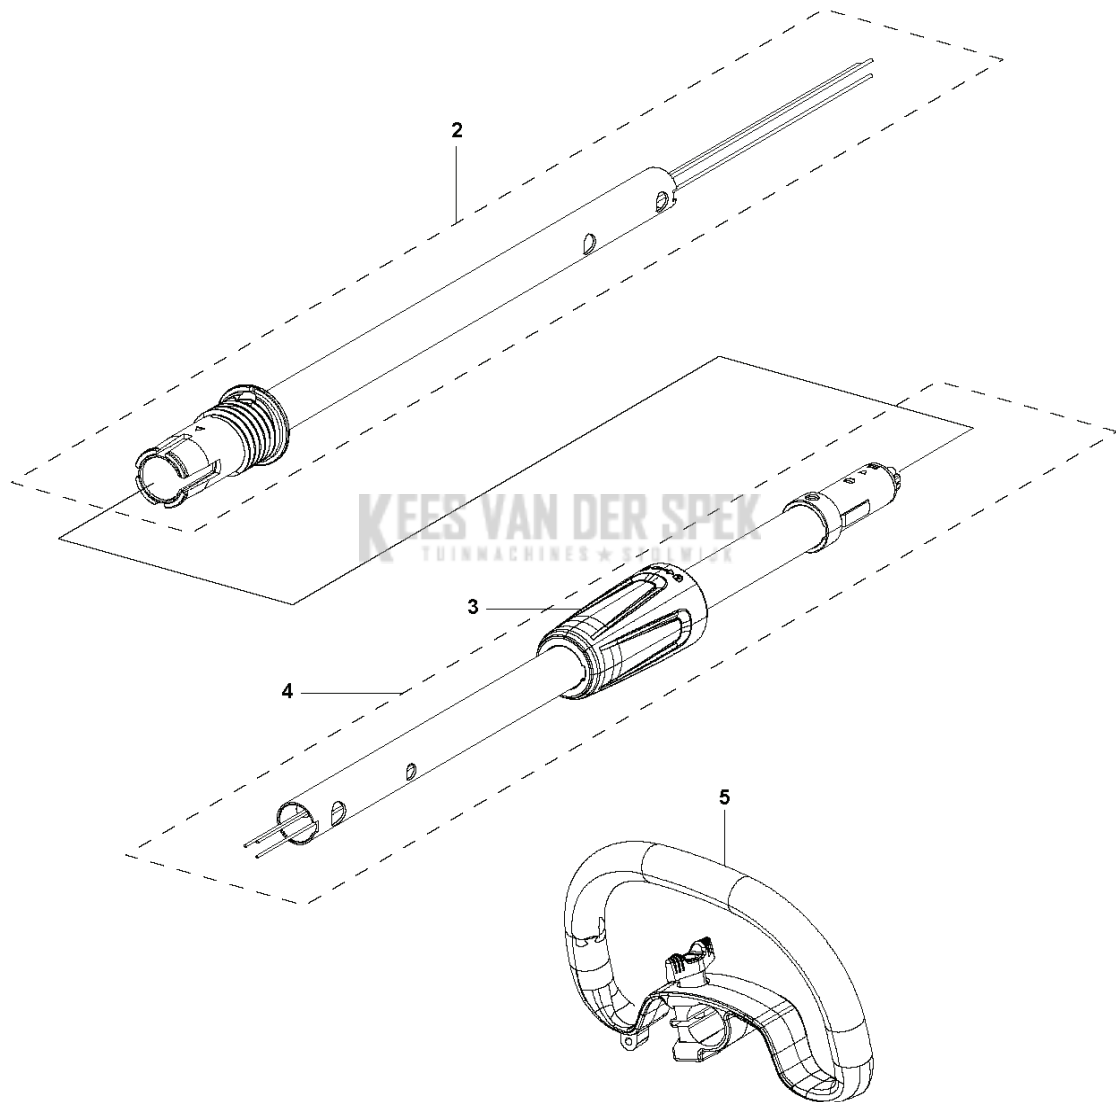

B 110iL
TUBE

TRIMMERS/EDGERS

PXM_REF	PXM_PARTNO	DESCRIPTION	PXM_REMARK	QTY.
2	531147308	TUBE ASSY	Al tube assy	1
3	531147309	KOPPELSTUK	Coupler. upper	1
4	531147310	TUBE ASSY	Al tube assy	1
5	531147311	HANDGREEP COMPL.	D shape handle Assy	1