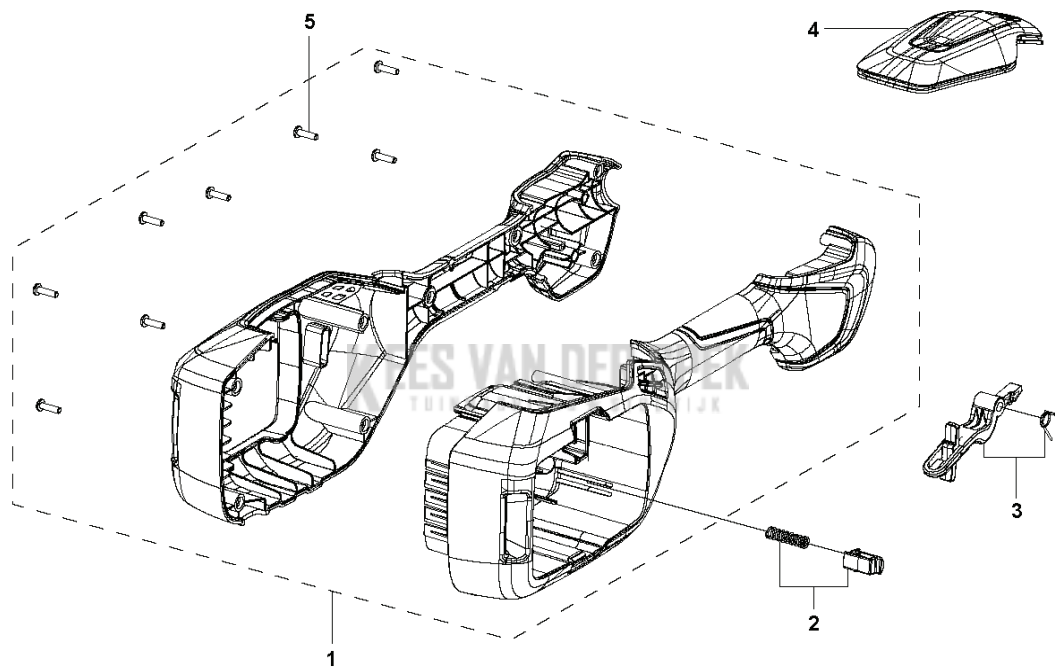

A 110iL
HOUSING

PXM_REF	PXM_PARTNO	DESCRIPTION	PXM_REMARK	QTY.
1	531147295	HUIS	Housing Kit	1
2	531147296	KNOOP	Spring button kit	1
3	531147297	TREKKER	Trigger kit	1
4	531147298	DEKSEL		1
5	531147299	SCREW	Screw multipack 10pcs	1