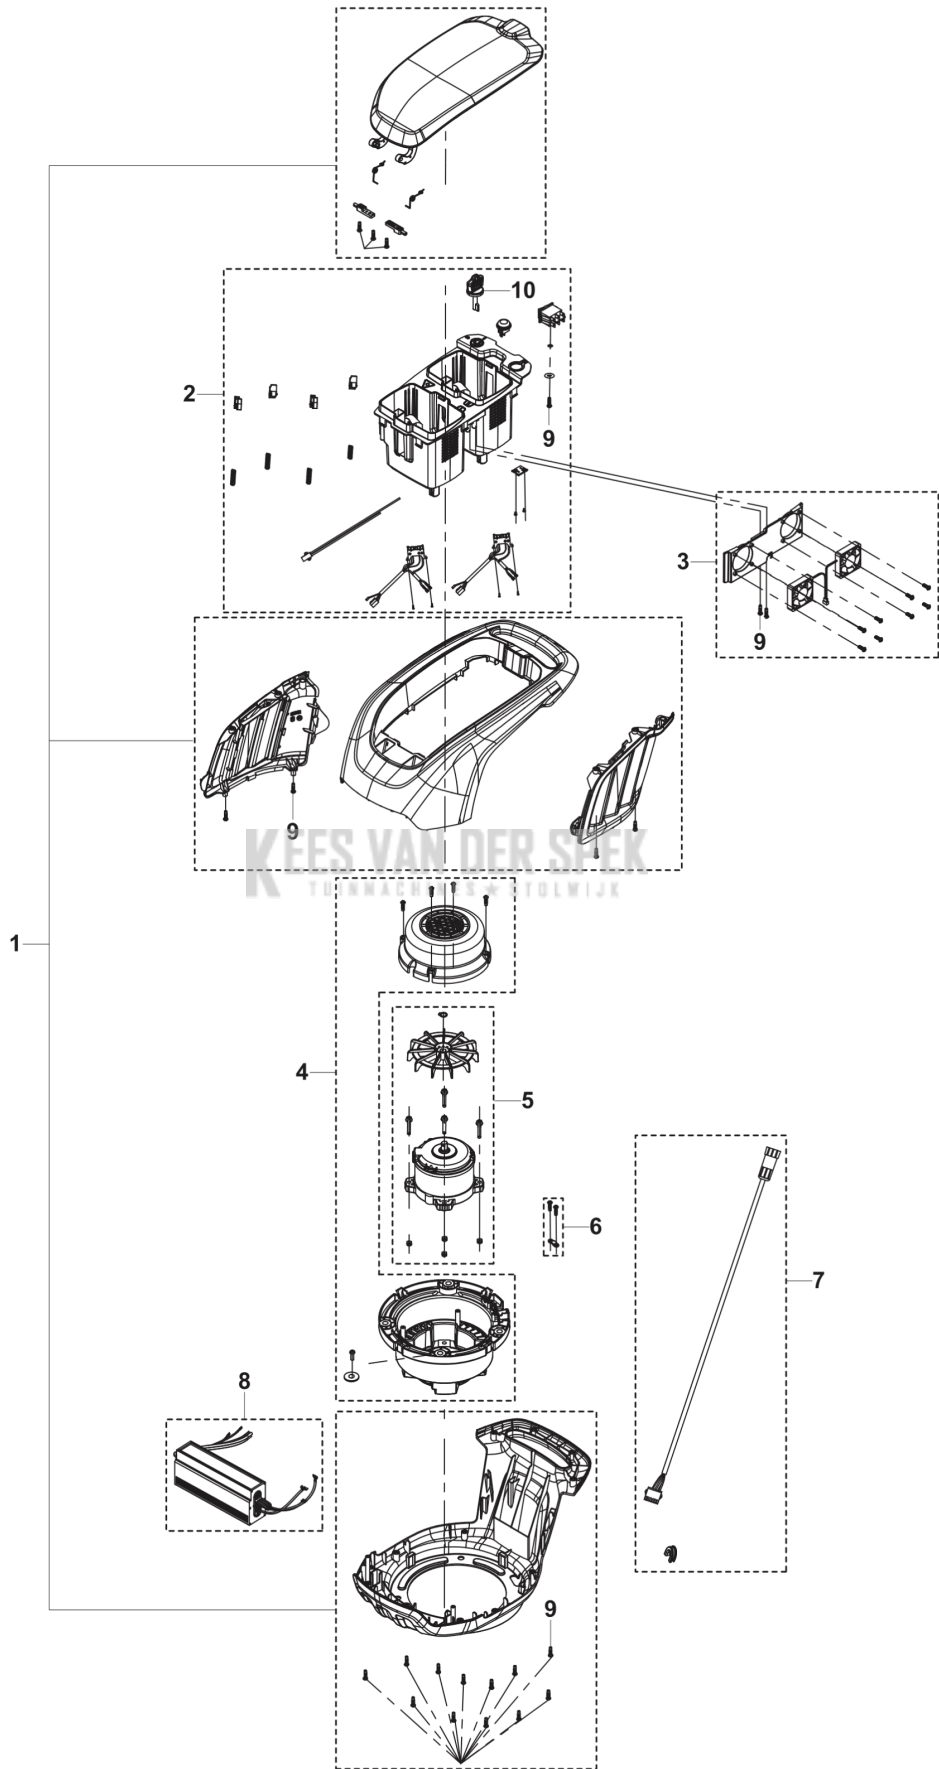

CATALOGUS MET RESERVEONDERDELEN
: HUSQVARNA LC 251I WITHOUT BATTERY AND CHARGER

Lijst van reserve-onderdelen

LIJST VAN RESERVE-ONDERDELEN

LC251i
MOTOR

REF.	OMSCHRIJVING	OPMERKING	KIT	
1	547208801	MOTORKAP COMPL	Power unit cover	1
2	547209101	ACCUBAK	Battery pocket	1
3	547209001	ACCUBAK	Dual fan kit	1
4	547209201	MOTORKAP		1
5	547209301	MOTOR		1
6	531146708	PLAAT		1
7	547210301	KABEL	Lower control cable	1
8	547113001	BESTURINGSEENHEID	MCU	1
9	593755501	SCREW	ST4 X 16	19
10	501490101	SLEUTEL		1

LC251i
MOWER DECK / CUTTING DECK

REF.	OMSCHRIJVING	OPMERKING	KIT
1	598861201 CHASSIS		1
2	547210101 HATCH KIT	Collection cover kit	1
3	599138901 VEER	Height adjustment	1
4	547208501 STANG		1
5	599139101 HENDEL KIT		1
6	599139001 PLATE KIT	Height adjustment	1
7	598684111 PLATE KIT	Side discharge kit	1
8	598819001 DEKSEL	Side protection cover	1
9	547209501 AS	Front axle kit	1
10	547209401 DEKSELSET	Front cover, including logo	1
11	547209701 AS		1
12	598512901 WIEL	Front wheel, contains 2 wheels	1
13	547209601 AS	Rear axle kit	1
14	598684103 WIEL	Rear wheel, contains 2 wheels	1
15	547208901 STOFADICHTING	Dust proof ring, contains 2 pcs	1
16	522669302 LOCK NUT	M6	2
17	598684121 GRASVANGZAK COMPL.	Bag kit	1
18	593755501 SCREW	ST4 X 16	6
19	531147209 PLUG		1

LC251i
HANDLE

REF.	OMSCHRIJVING	OPMERKING	KIT
1	547247801 HENDEL KIT	Including handle sleeve	1
2	531147230 ZITTINGBEVESTIGING COMPL.		1
3	531147228 HENDEL KOMPLEET	Motor brake handle	1
4	547210401 SWITCHBOX ASSY		1
5	598861402 KLEM		2
6	547208401 KABEL	Upper control cable	1
7	598684125 KNOB ASSY		1
8	598684113 SUPPORT KIT		1
9	593755501 SCREW	ST4 X 16	8