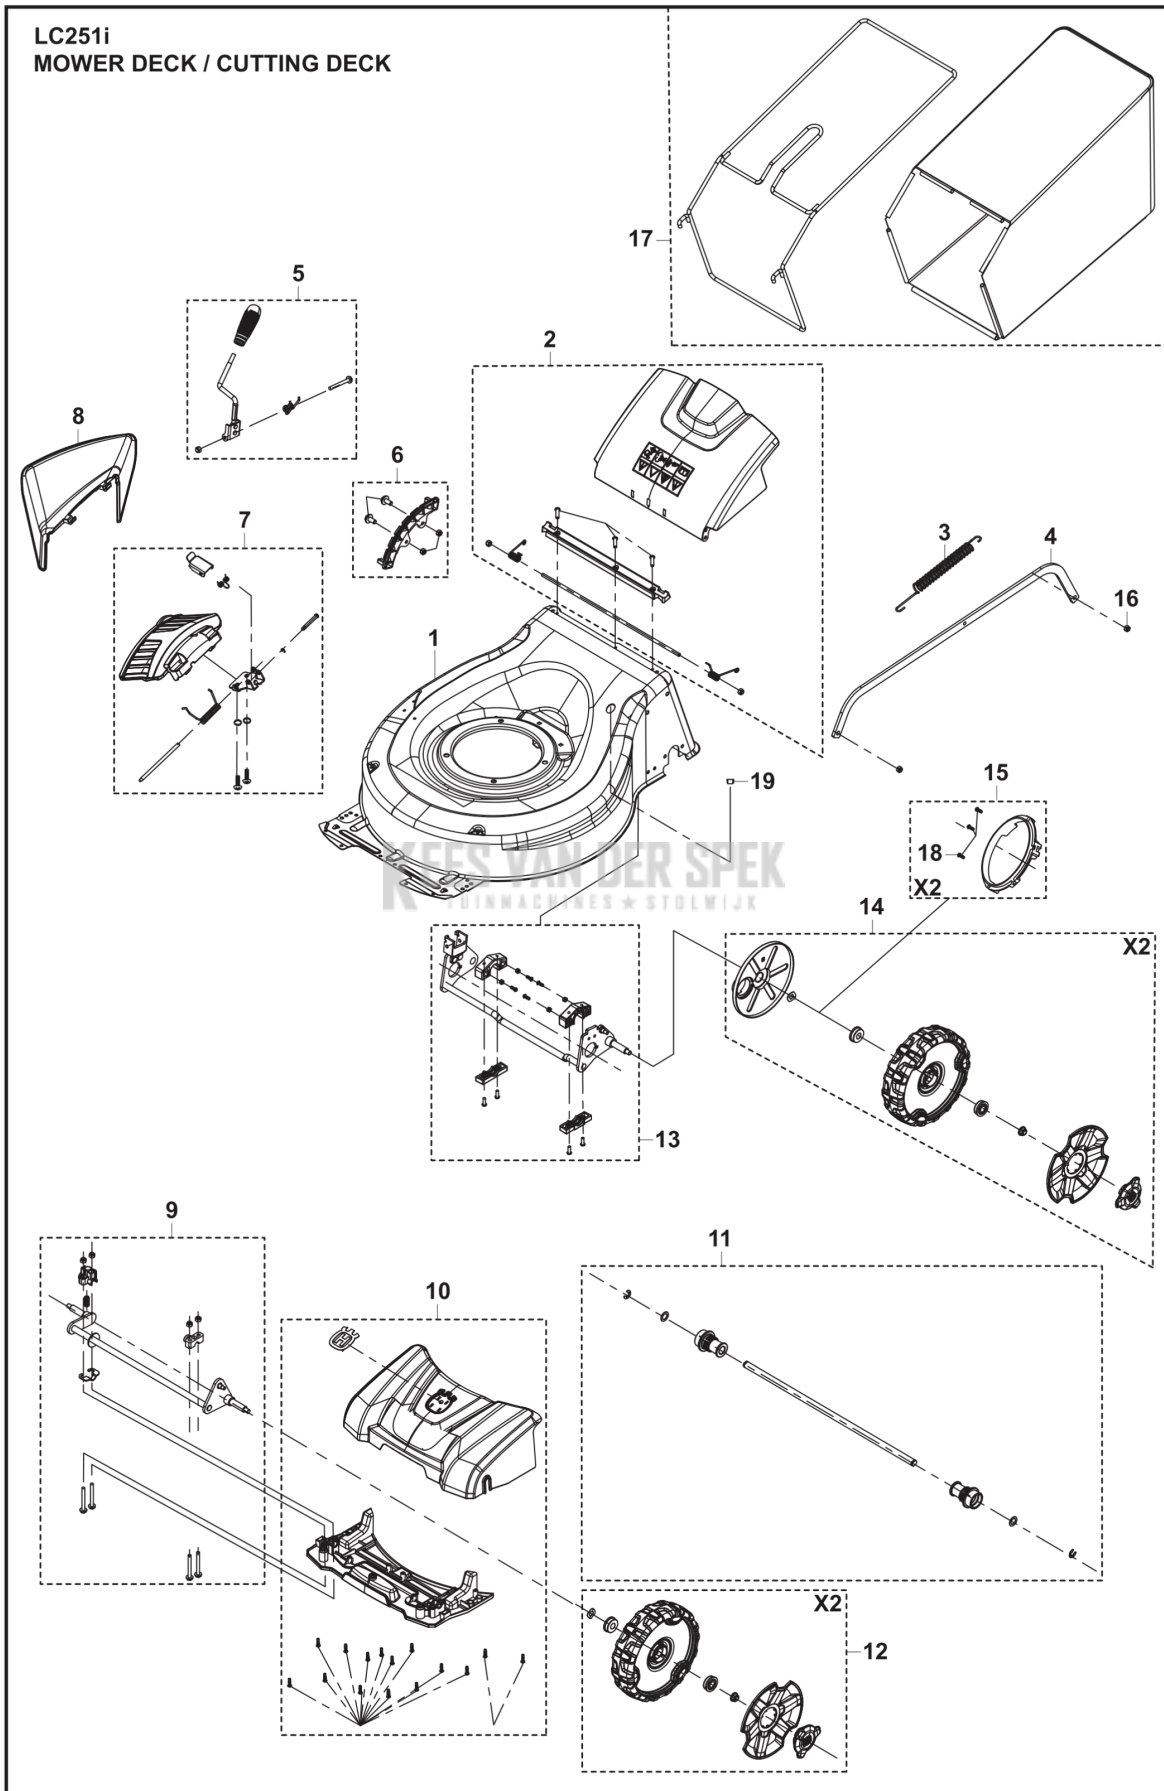

CATALOGUS MET RESERVEONDERDELEN
: HUSQVARNA LC 251I WITHOUT BATTERY AND CHARGER

Lijst van reserve-onderdelen

LIJST VAN RESERVE-ONDERDELEN

LC251i
MOTOR

REF.	OMSCHRIJVING	OPMERKING	KIT	
1	547208801	MOTORKAP COMPL	Power unit cover	1
2	547209101	ACCUBAK	Battery pocket	1
3	547209001	ACCUBAK	Dual fan kit	1
4	547209201	MOTORKAP		1
5	547209301	MOTOR		1
6	531146708	PLAAT		1
7	547210301	KABEL	Lower control cable	1
8	547113001	BESTURINGSEENHEID	MCU	1
9	593755501	SCREW	ST4 X 16	19
10	501490101	SLEUTEL		1

LC251i
MOWER DECK / CUTTING DECK

REF.	OMSCHRIJVING	OPMERKING	KIT
1	598861201 CHASSIS		1
2	547210101 HATCH KIT	Collection cover kit	1
3	599138901 VEER	Height adjustment	1
4	547208501 STANG		1
5	599139101 HENDEL KIT		1
6	599139001 PLATE KIT	Height adjustment	1
7	598684111 PLATE KIT	Side discharge kit	1
8	598819001 DEKSEL	Side protection cover	1
9	547209501 AS	Front axle kit	1
10	547209401 DEKSELSET	Front cover, including logo	1
11	547209701 AS		1
12	598512901 WIEL	Front wheel, contains 2 wheels	1
13	547209601 AS	Rear axle kit	1
14	598684103 WIEL	Rear wheel, contains 2 wheels	1
15	547208901 STOFADICHTING	Dust proof ring, contains 2 pcs	1
16	522669302 LOCK NUT	M6	2
17	598684121 GRASVANGZAK COMPL.	Bag kit	1
18	593755501 SCREW	ST4 X 16	6
19	531147209 PLUG		1

LC251i
HANDLE

REF.	OMSCHRIJVING	OPMERKING	KIT
1	547247801 HENDEL KIT	Including handle sleeve	1
2	531147230 ZITTINGBEVESTIGING COMPL.		1
3	531147228 HENDEL KOMPLEET	Motor brake handle	1
4	547210401 SWITCHBOX ASSY		1
5	598861402 KLEM		2
6	547208401 KABEL	Upper control cable	1
7	598684125 KNOB ASSY		1
8	598684113 SUPPORT KIT		1
9	593755501 SCREW	ST4 X 16	8