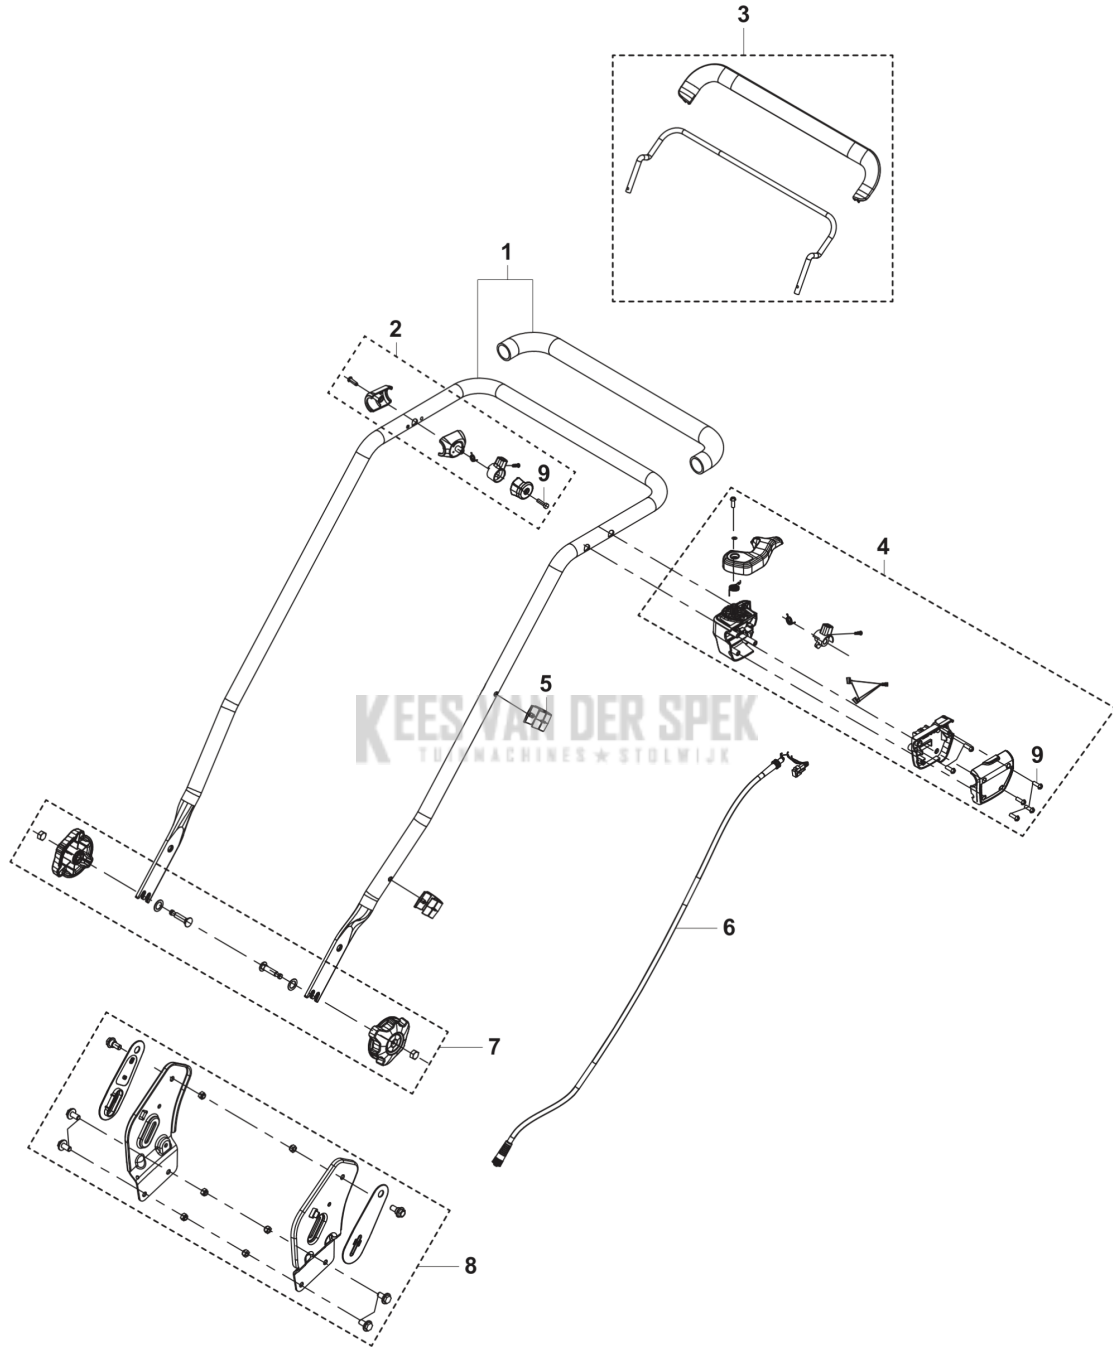

CATALOGUS MET RESERVEONDERDELEN
: HUSQVARNA LC 251I WITHOUT BATTERY AND CHARGER

Lijst van reserve-onderdelen

LIJST VAN RESERVE-ONDERDELEN

LC251i
MOTOR

REF.	OMSCHRIJVING	OPMERKING	KIT	
1	547208801	MOTORKAP COMPL	Power unit cover	1
2	547209101	ACCUBAK	Battery pocket	1
3	547209001	ACCUBAK	Dual fan kit	1
4	547209201	MOTORKAP		1
5	547209301	MOTOR		1
6	531146708	PLAAT		1
7	547210301	KABEL	Lower control cable	1
8	547113001	BESTURINGSEENHEID	MCU	1
9	593755501	SCREW	ST4 X 16	19
10	501490101	SLEUTEL		1

LC251i
MOWER DECK / CUTTING DECK

REF.	OMSCHRIJVING	OPMERKING	KIT
1	598861201 CHASSIS		1
2	547210101 HATCH KIT	Collection cover kit	1
3	599138901 VEER	Height adjustment	1
4	547208501 STANG		1
5	599139101 HENDEL KIT		1
6	599139001 PLATE KIT	Height adjustment	1
7	598684111 PLATE KIT	Side discharge kit	1
8	598819001 DEKSEL	Side protection cover	1
9	547209501 AS	Front axle kit	1
10	547209401 DEKSELSET	Front cover, including logo	1
11	547209701 AS		1
12	598512901 WIEL	Front wheel, contains 2 wheels	1
13	547209601 AS	Rear axle kit	1
14	598684103 WIEL	Rear wheel, contains 2 wheels	1
15	547208901 STOFADICHTING	Dust proof ring, contains 2 pcs	1
16	522669302 LOCK NUT	M6	2
17	598684121 GRASVANGZAK COMPL.	Bag kit	1
18	593755501 SCREW	ST4 X 16	6
19	531147209 PLUG		1

LC251i
HANDLE

REF.	OMSCHRIJVING	OPMERKING	KIT
1	547247801 HENDEL KIT	Including handle sleeve	1
2	531147230 ZITTINGBEVESTIGING COMPL.		1
3	531147228 HENDEL KOMPLEET	Motor brake handle	1
4	547210401 SWITCHBOX ASSY		1
5	598861402 KLEM		2
6	547208401 KABEL	Upper control cable	1
7	598684125 KNOB ASSY		1
8	598684113 SUPPORT KIT		1
9	593755501 SCREW	ST4 X 16	8

LC251i/iS
CUTTING EQUIPMENT

REF.	OMSCHRIJVING	OPMERKING	KIT
1	592870401 MES		1
2	547209801 MES HOUDER		1
3	547209901 INSTALLATION KIT	Engine fastener kit	1
4	547210001 DEKSEL		1