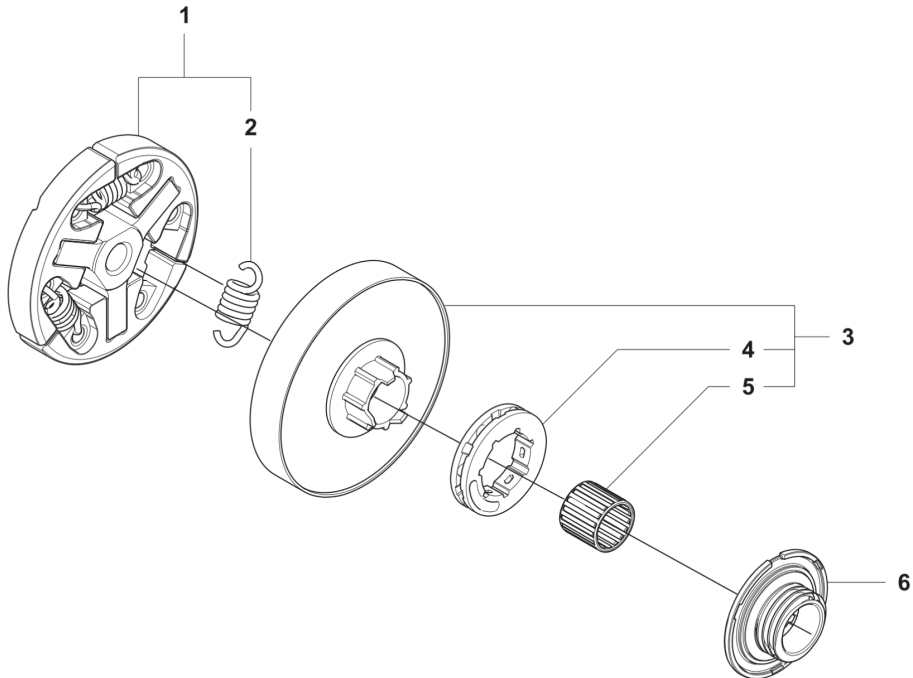

560 XP® Mark II, 560 XP® G Mark II
CLUTCH AND OIL PUMP