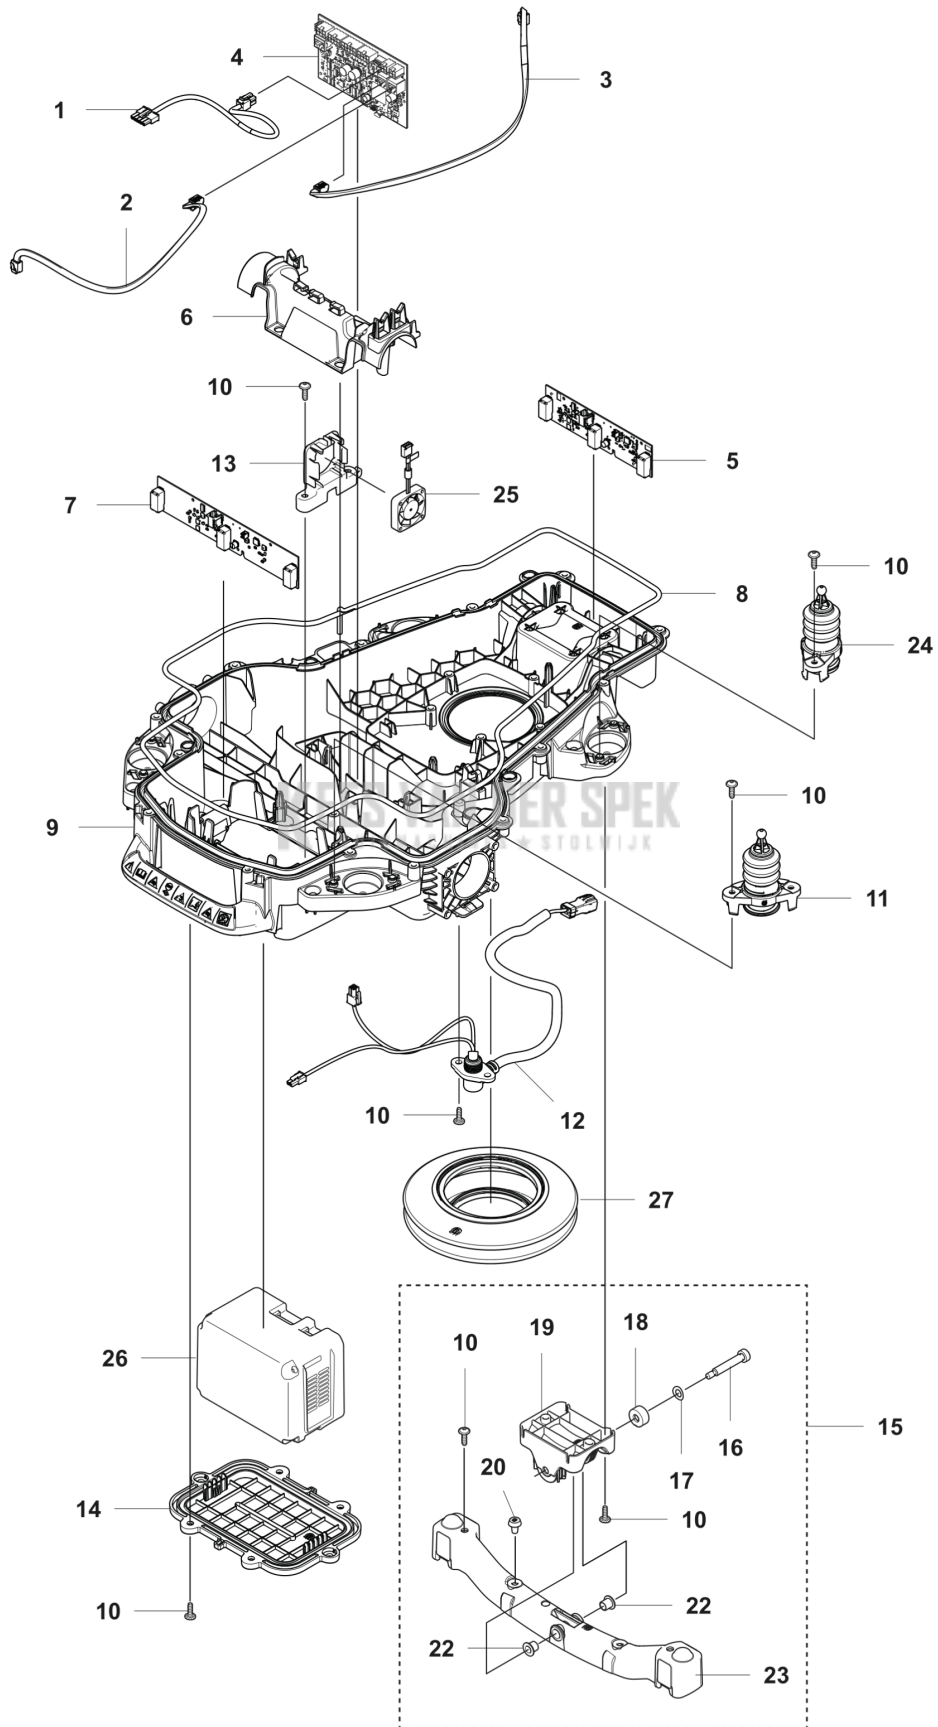

**AUTOMOWER 450X NERA
CHASSIS LOWER**

REF.	OMSCHRIJVING	OPMERKING	KIT	
1	535280503	BEKABELING COMPL.	Wiring Assy Battery	1
2	536253909	BEKABELING COMPL.	Wiring Assy Loop rear	1
3	536253904	BEKABELING COMPL.	Wiring Assy Loop front	1
4	591125601	PRINTPLAAT COMPL.	Motor control circuit board	1
5	591125703	PRINTPLAAT COMPL.	Loop sensor circuit board front	1
6	531226601	BEVESTIGING	Cable holder	1
7	591125704	PRINTPLAAT COMPL.	Loop sensor circuit board rear	1
8	574874720	AFDICHTINGSSTRIP	Sealing Strip	1
9	599910101	CHASSIS	Chassis lower	1
10	574450101	SCHROEF ITPANT	Screw	27
11	531281301	JOYSTICK ASSY	Joystick Rear Collision	2
12	531189501	BEKABELING COMPL.	Main Cable	1
13	536651501	HOUDER	Holder Cooling Fan	1
14	599987301	DEKSEL	Battery Cover	1
15	535279801	SHAFT SYSTEM	Shaft assy	1
16	536389301	SCREW	Screw	1
17	536260001	RING	Washer	1
18	531260501	BUSHING	Bushing	1
19	599910301	BEVESTIGING	Bracket	1
20	535293701	DEMPER	Damper	2
22	535293801	BUSHING	Bushing	2
23	599910201	BALK	Pivoting shaft	1
24	531281201	JOYSTICK ASSY	Joystick Front Lift & Collision	1
25	536771601	VENTILATOR	Cooling fan	1
26	531293701	ACCU	Battery	1
27	599318301	BALG	Bellow	1