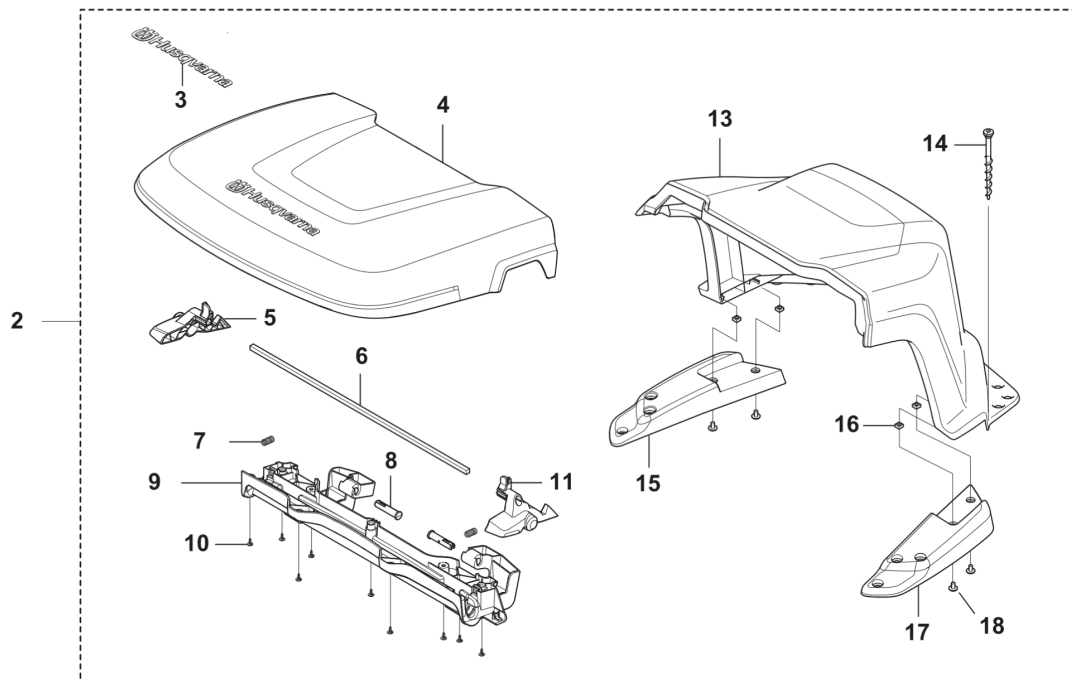

**AUTOMOWER 450X NERA
ACCESSORIES**

REF.	OMSCHRIJVING	OPMERKING	KIT
2	536664101 HUIS	Automower House	1
3	577469001 STICKER	Decal	1
4	586885802 DEKSEL	Lid	1
5	585324002 HENDEL	Handle	1
6	585324101 STANG	Rod	1
7	580511401 VEER	Spring	2
8	585341501 SCHANIERPEN	Hinge pin	2
9	585341601 BALK	Beam	1
10	575543314 SCREW	Screw	9
11	585324001 HENDEL	Handle	1
12	585323601 LUIK	Hatch	1
13	536797201 HUIS	Cover	1
14	597435801 SCREW	Screw	1
15	585323802 STEUN	Support	1
16	503226601 MOER 4-KANT	Square nut	1
17	585323801 STEUN	Support	1
18	535129303 SCHROEF IHANM	Screw	4
19	536849201 WHEEL KIT	Terrain kit	1
20	505132803 BORSTELSET	Wheel Brush refill kit	1
21	590855101 KIT	Maintenance and Cleaning kit	1
22	537645401 BEKABELING COMPL.	Service cable (USB)	1
23	598013101 BEKABELING COMPL.	Battery tester cable	1
24	593967901 SPRAY	SPRAY Care and Shine Spray	1
25	580689502 PLAATJE	Warranty seal	1
26	529880501 KIT	FlexiFence	1
27	529459701 KIT	Automower Area Switch	1
28	599801701 DOOS	Connector protection box	1