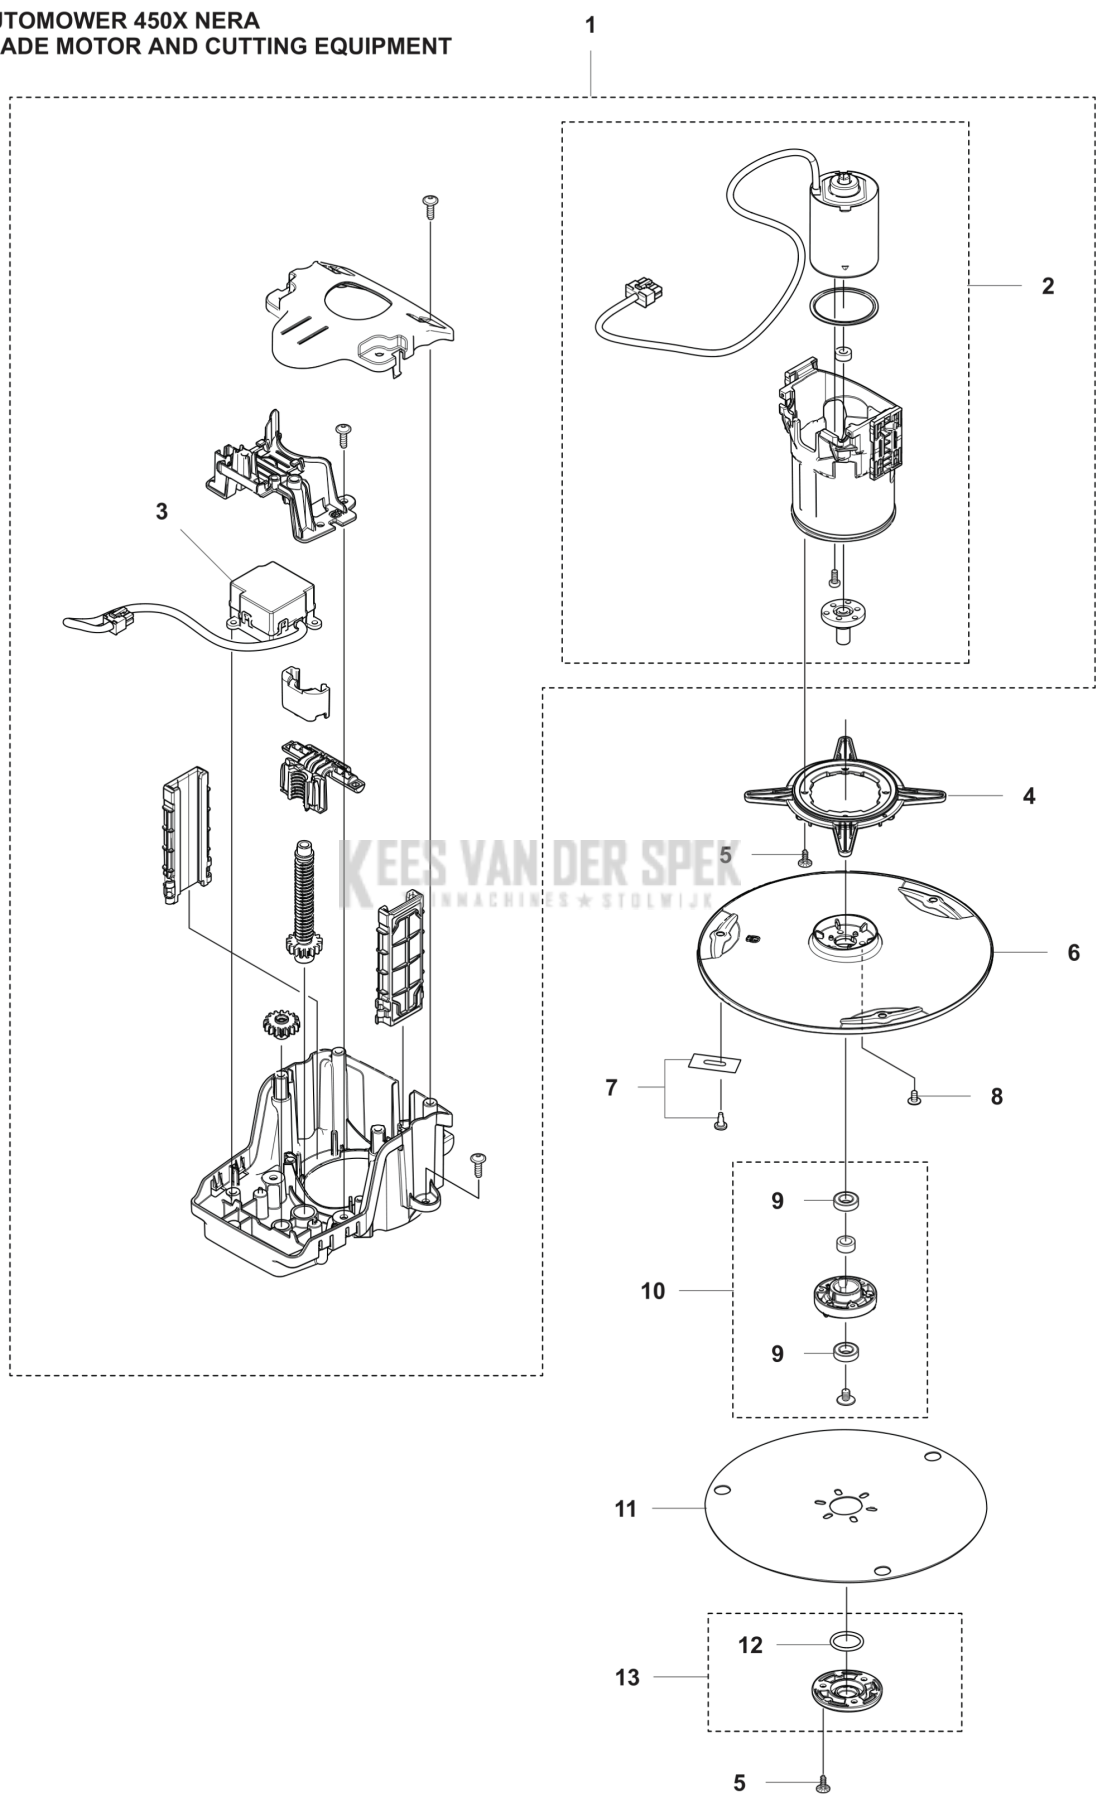

**AUTOMOWER 450X NERA
BLADE MOTOR AND CUTTING EQUIPMENT**

REF.	OMSCHRIJVING	OPMERKING	KIT
1	538876701 CUTTING MODULE	Cutting module	1
2	531260901 CUTTER MOTOR ASSY	Cutting motor	1
3	592735802 MOTOR	Cutting height adjustment motor	1
4	531279001 FRAME	Frame	1
5	575543314 SCREW	Screw	7
6	599674701 ZAAGSCHIJF	Blade disc	1
7	595084401 BLADE SET	(BLADE SET Automower® Endurance 6 pcs blister)	1
7	595084402 BLADE SET	(BLADE SET Automower® Endurance 45 pcs)	1
7	595084403 BLADE SET	(BLADE SET Automower® Endurance 300 pcs)	1
7	599805302 BLADE SET	(BLADE SET Enhance HSS Blades 300 pcs)	1
7	599805301 BLADE SET	(BLADE SET Enhance HSS Blades 45 pcs)	1
7	599805201 BLADE SET	(BLADE SET Automower® Endurance HSS 6 pcs blister)	1
7	599805202 BLADE SET	(BLADE SET Automower® Endurance HSS 45 pcs)	1
7	599805203 BLADE SET	(BLADE SET Automower® Endurance HSS 300 pcs)	1
8	590508701 SCREW	Screw	1
9	535075703 KOGELLAGER	Ball bearing	2
9	593080801 KOGELLAGER	Ball bearing. Tube 50pcs	1
10	588421702 LAGERHUIS COMPL	Bearing housing assy	1
11	598794901 GLIJ PLAAT	Skid plate	1
12	585297501 O-RING	O-ring	1
13	587449601 DEKSELSET	Bearing cover	1