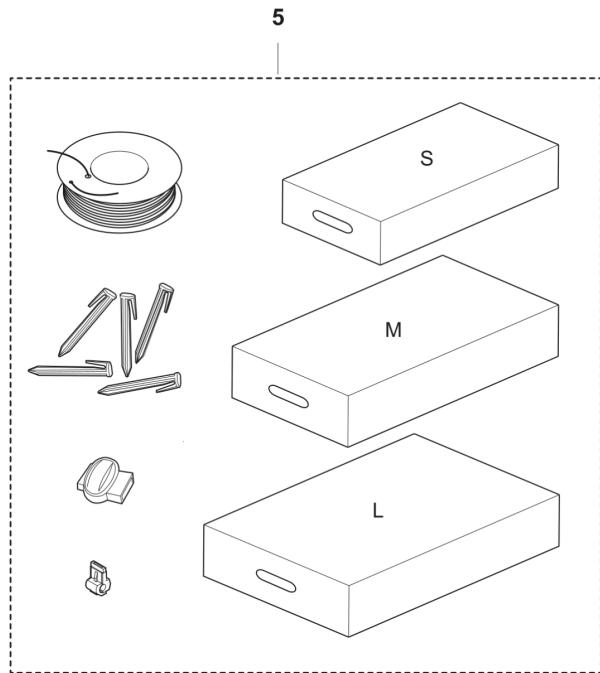

**AUTOMOWER 450X NERA
INSTALLATION ACCESSORIES**

REF.	OMSCHRIJVING	OPMERKING	KIT	
1	599662701	MOTOR UNIT	Power Unit EU	1
1	599662702	MOTOR UNIT	Power Unit UK	1
1	599662703	MOTOR UNIT	Power Unit CH	1
1	599662705	MOTOR UNIT	Power Unit AU, NZ	1
2	588765006	KABEL COMPL.	Low Voltage Cable 3 m	1
3	588765005	KABEL COMPL.	Low Voltage Cable 10 m	1
4	588765004	KABEL COMPL.	Low Voltage Cable 20 m	1
5	967972101	INSTALLATION KIT	S Wire 150 m, Staples 300 pc, Connectors 3 pcs, Couplers 5 pcs	1
5	967972201	INSTALLATION KIT	M Wire 250 m, Staples 400 pc, Connectors 3 pcs, Couplers 5 pcs	1
5	967972301	INSTALLATION KIT	L Wire 400 m, Staples 600 pc, Connectors 5 pcs, Couplers 5 pcs	1
6	535129002	VERBINDER	Loop Wire Connector, Blister Pack 100 pcs	1
6	577864801	VERBINDER	Loop Wire Connector	1
7	501980203	KOPPELSTUK	Coupler, 100 pcs	1
7	577864701	KOPPELSTUK	Coupler	1
8	577864201	NIET	100 pcs	1
9	597237802	KABEL	Wire, 50m	1
10	597237801	KABEL	Wire, 150m	1
11	580662006	KABEL	Wire, 250m	1
12	593297702	KABEL	Wire, 300m	1
12	522914102	KABEL	Wire, 500m	1
12	580662009	KABEL	Wire, 800m	1
15	597539501	KIT	Boundary wire repair kit	1
16	595084401	BLADE SET	Endurance Blade, 6 pcs	1
16	595084402	BLADE SET	Endurance Blade, 45 pcs	1
16	595084403	BLADE SET	Endurance Blade, 300 pcs	1
17	599805201	BLADE SET	Endurance HSS Blades 6 pcs	1
17	599805202	BLADE SET	Endurance HSS Blades 45 pcs	1
17	599805203	BLADE SET	Endurance HSS Blades 300 pcs	1
18	577606604	BLADE SET	Blades 300 pcs incl. Screws	1
18	577864603	BLADE SET	Blades 9 pcs incl. Screws	1
18	577606505	BLADE SET	Blades 45 pcs incl. Screws	1
18	599805302	BLADE SET	Blades 300 pcs	1
18	599805301	BLADE SET	Blades 45 pcs	1
19	970663401	EPOS MODULE	EPOS Plug-in kit, EU	1
19	970663403	EPOS MODULE	EPOS Plug-in kit, GB,IE	1
19	970663404	EPOS MODULE	EPOS Plug-in kit, CH	1
20	535545301	EPOS MODULE	EPOS Plug-in	1
21	970468201	REFERENCE STATION	Reference station, EU	1
21	970468203	REFERENCE STATION	Reference station, GB,IE	1
21	970468204	REFERENCE STATION	Reference station, CH	1
22	597435801	SCREW	Anchor screws, 6pcs	1