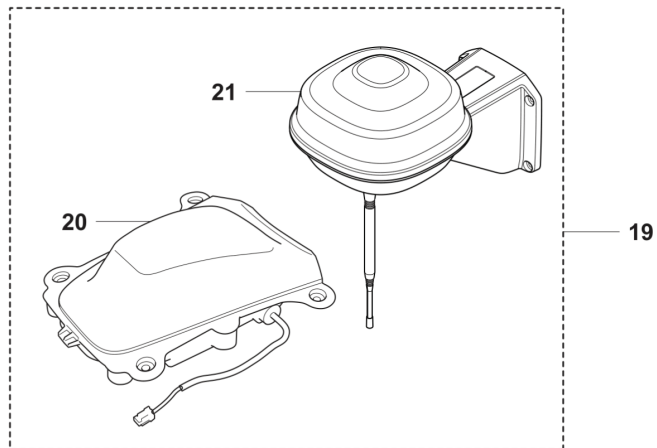

**AUTOMOWER 450X NERA
INSTALLATION ACCESSORIES**

REF.	OMSCHRIJVING	OPMERKING	KIT	
1	599662701	MOTOR UNIT	Power Unit EU	1
1	599662702	MOTOR UNIT	Power Unit UK	1
1	599662703	MOTOR UNIT	Power Unit CH	1
1	599662705	MOTOR UNIT	Power Unit AU, NZ	1
2	588765006	KABEL COMPL.	Low Voltage Cable 3 m	1
3	588765005	KABEL COMPL.	Low Voltage Cable 10 m	1
4	588765004	KABEL COMPL.	Low Voltage Cable 20 m	1
5	967972101	INSTALLATION KIT	S Wire 150 m, Staples 300 pc, Connectors 3 pcs, Couplers 5 pcs	1
5	967972201	INSTALLATION KIT	M Wire 250 m, Staples 400 pc, Connectors 3 pcs, Couplers 5 pcs	1
5	967972301	INSTALLATION KIT	L Wire 400 m, Staples 600 pc, Connectors 5 pcs, Couplers 5 pcs	1
6	535129002	VERBINDER	Loop Wire Connector, Blister Pack 100 pcs	1
6	577864801	VERBINDER	Loop Wire Connector	1
7	501980203	KOPPELSTUK	Coupler, 100 pcs	1
7	577864701	KOPPELSTUK	Coupler	1
8	577864201	NIET	100 pcs	1
9	597237802	KABEL	Wire, 50m	1
10	597237801	KABEL	Wire, 150m	1
11	580662006	KABEL	Wire, 250m	1
12	593297702	KABEL	Wire, 300m	1
12	522914102	KABEL	Wire, 500m	1
12	580662009	KABEL	Wire, 800m	1
15	597539501	KIT	Boundary wire repair kit	1
16	595084401	BLADE SET	Endurance Blade, 6 pcs	1
16	595084402	BLADE SET	Endurance Blade, 45 pcs	1
16	595084403	BLADE SET	Endurance Blade, 300 pcs	1
17	599805201	BLADE SET	Endurance HSS Blades 6 pcs	1
17	599805202	BLADE SET	Endurance HSS Blades 45 pcs	1
17	599805203	BLADE SET	Endurance HSS Blades 300 pcs	1
18	577606604	BLADE SET	Blades 300 pcs incl. Screws	1
18	577864603	BLADE SET	Blades 9 pcs incl. Screws	1
18	577606505	BLADE SET	Blades 45 pcs incl. Screws	1
18	599805302	BLADE SET	Blades 300 pcs	1
18	599805301	BLADE SET	Blades 45 pcs	1
19	970663401	EPOS MODULE	EPOS Plug-in kit, EU	1
19	970663403	EPOS MODULE	EPOS Plug-in kit, GB,IE	1
19	970663404	EPOS MODULE	EPOS Plug-in kit, CH	1
20	535545301	EPOS MODULE	EPOS Plug-in	1
21	970468201	REFERENCE STATION	Reference station, EU	1
21	970468203	REFERENCE STATION	Reference station, GB,IE	1
21	970468204	REFERENCE STATION	Reference station, CH	1
22	597435801	SCREW	Anchor screws, 6pcs	1