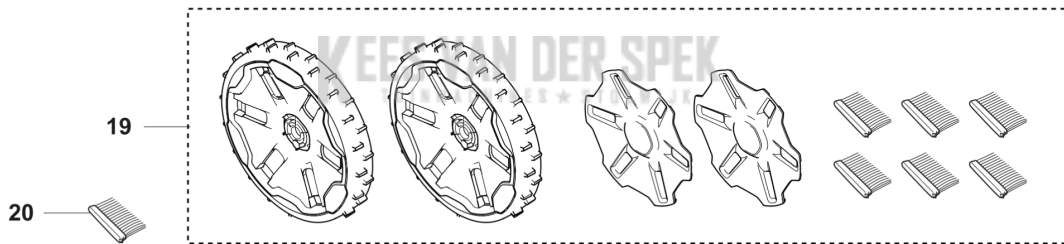

**AUTOMOWER 450X NERA
ACCESSORIES**

REF.	OMSCHRIJVING	OPMERKING	KIT
2	536664101 HUIS	Automower House	1
3	577469001 STICKER	Decal	1
4	586885802 DEKSEL	Lid	1
5	585324002 HENDEL	Handle	1
6	585324101 STANG	Rod	1
7	580511401 VEER	Spring	2
8	585341501 SCHANIERPEN	Hinge pin	2
9	585341601 BALK	Beam	1
10	575543314 SCREW	Screw	9
11	585324001 HENDEL	Handle	1
12	585323601 LUIK	Hatch	1
13	536797201 HUIS	Cover	1
14	597435801 SCREW	Screw	1
15	585323802 STEUN	Support	1
16	503226601 MOER 4-KANT	Square nut	1
17	585323801 STEUN	Support	1
18	535129303 SCHROEF IHANM	Screw	4
19	536849201 WHEEL KIT	Terrain kit	1
20	505132803 BORSTELSET	Wheel Brush refill kit	1
21	590855101 KIT	Maintenance and Cleaning kit	1
22	537645401 BEKABELING COMPL.	Service cable (USB)	1
23	598013101 BEKABELING COMPL.	Battery tester cable	1
24	593967901 SPRAY	SPRAY Care and Shine Spray	1
25	580689502 PLAATJE	Warranty seal	1
26	529880501 KIT	FlexiFence	1
27	529459701 KIT	Automower Area Switch	1
28	599801701 DOOS	Connector protection box	1