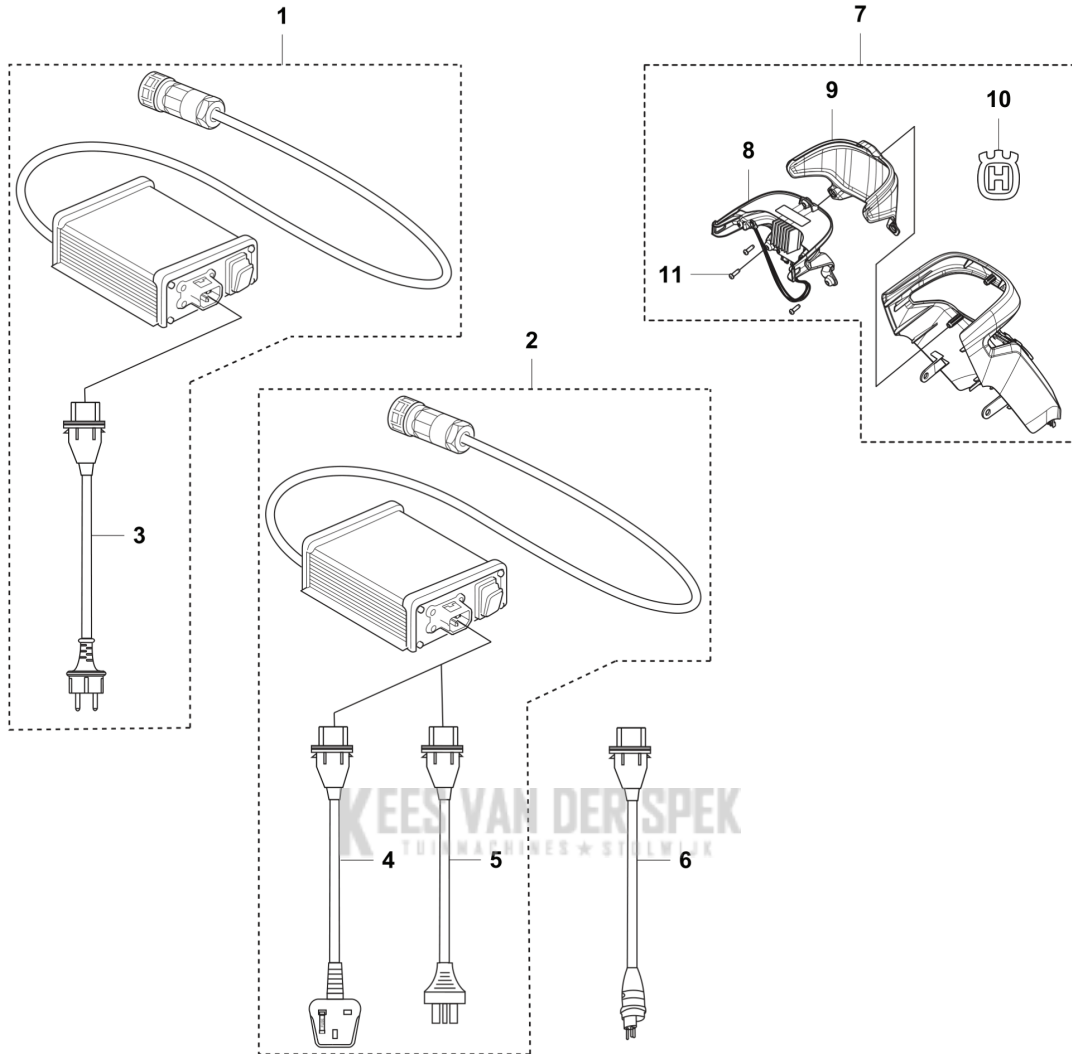

ACCESSORIES

REF.	OMSCHRIJVING	OPMERKING	KIT	
1	537548001	POWER SUPPLY	INCLUDING EU PLUG	1
2	537548002	POWER SUPPLY	INCLUDING AU/NZ & UK PLUG	1
3	534986501	KABEL COMPL.	EU	1
4	534986502	KABEL COMPL.	UK	1
5	534986503	KABEL COMPL.	AU/NZ	1
6	534986504	KABEL COMPL.	CH	1
7	594706401	COVER ASSY	Headlight kit	1
8	593728501	KOPLAMP		1
9	589495701	DEKSEL		1
10	576973401	STICKER		1
11	502435301	SCHROEF ITXPANT		1