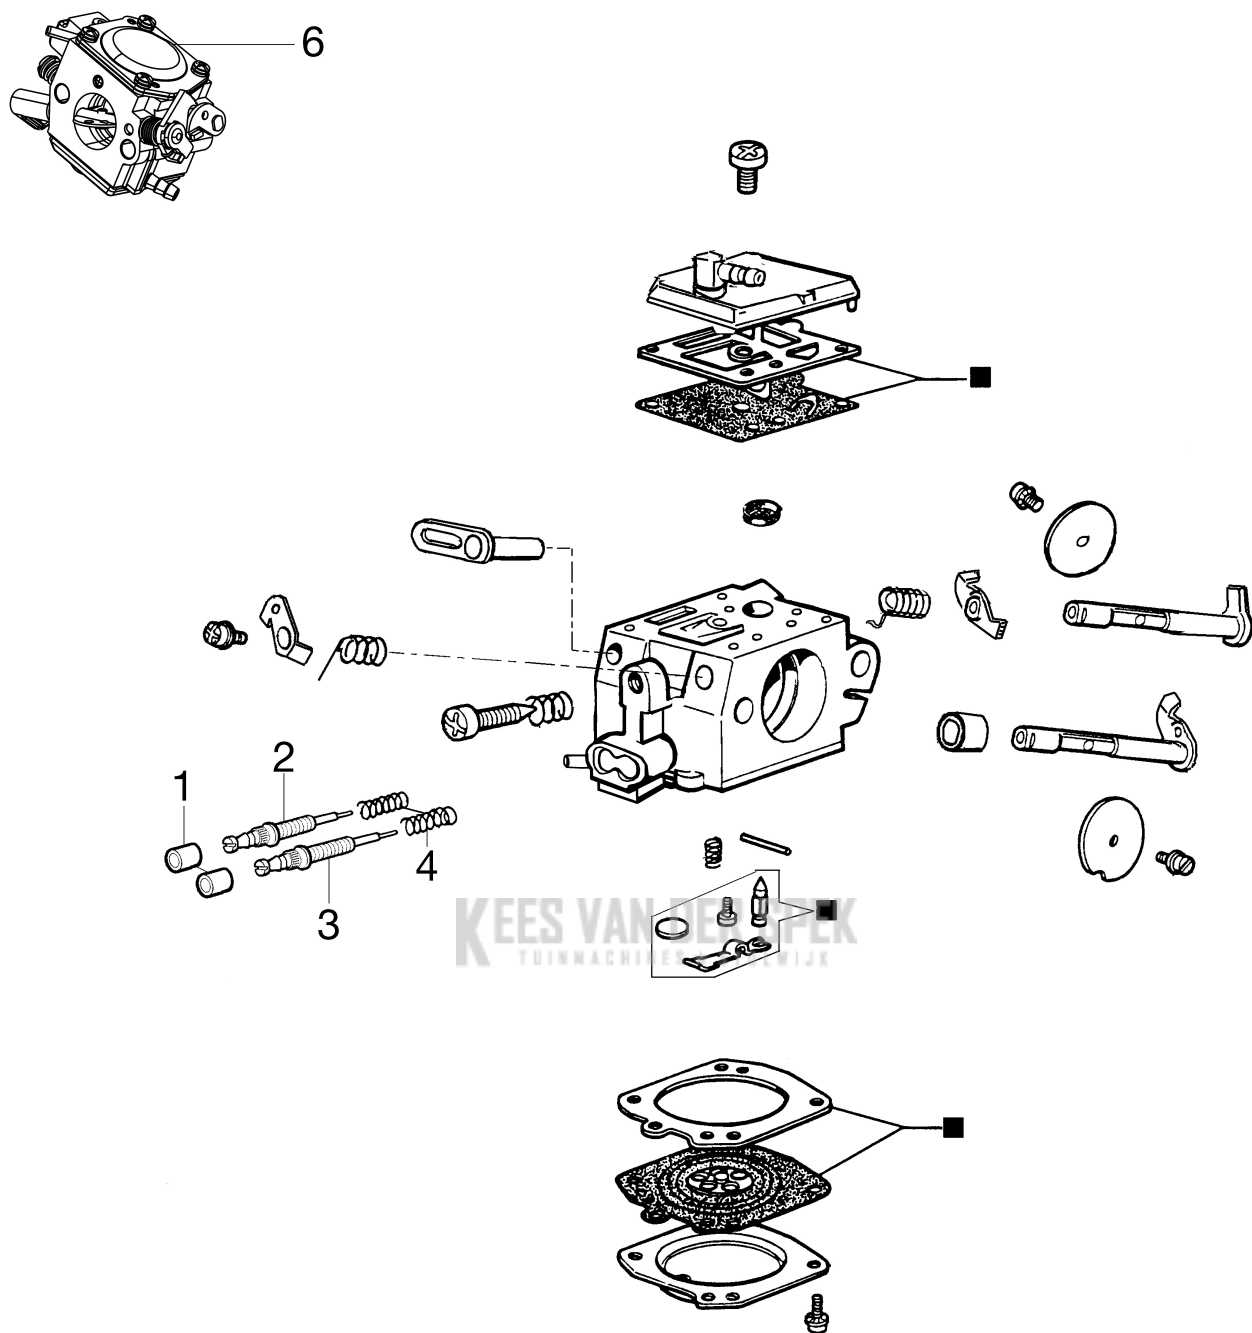

■ 5 KIT RIPARAZIONE
REPAIR KIT

Illustratie Carburettor HDA-314

Ref.Nu	Qty	Part number	Description	Validity from	Validity till	Notes	Bulletin
1	2	2318106	Cap				
2	1	2318109	Adjust. screw MAX				
3	1	2318984	Adjust. screw MIN				
4	2	2318107	Spring				
5	1	2318673	Repair kit				
6	1	2318981R	Carburetor HDA-314				

KEES VAN DER SPEK
TUINMACHINES ★ STOLWIJK