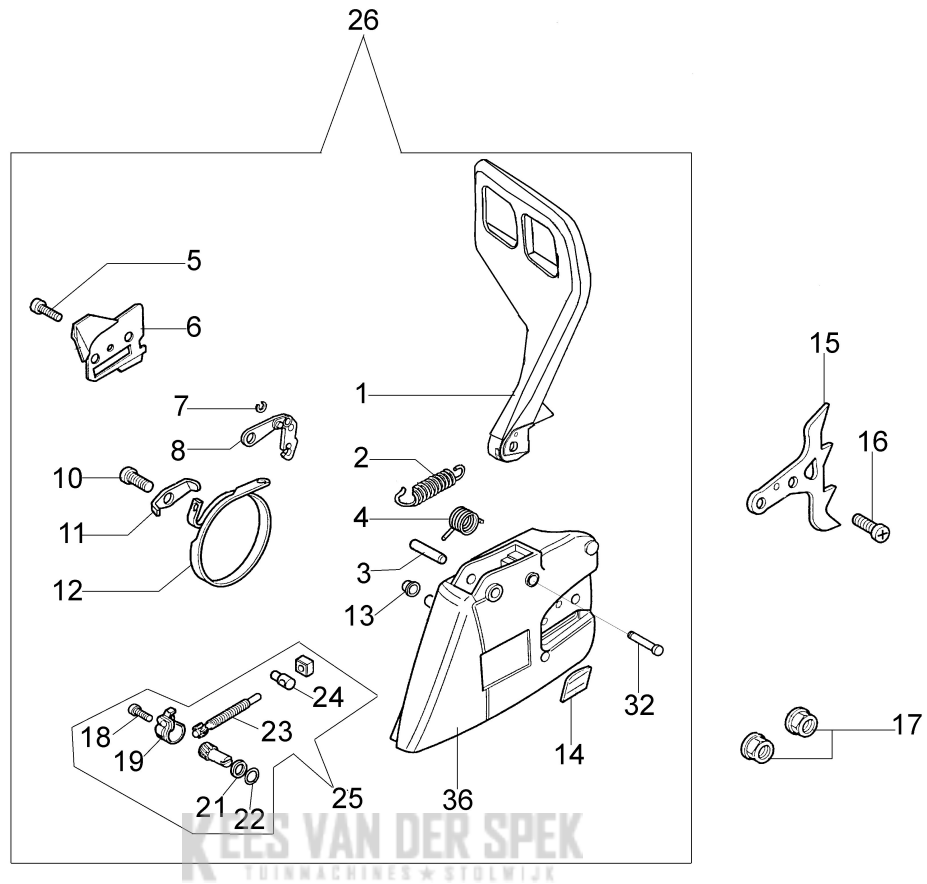

KEES VAN DER SPEK
TUINMACHINES ★ STOLWIJK

Illustratie Clutch and brake

Ref.Nu	Qty	Part number	Description	Validity from	Validity till	Notes	Bulletin
1	1	50070095A	Guard				
2	1	095000219AR	Spring				
3	1	50010243R	Pin				
4	1	50010088AR	Spring				
5	1	3960045	Screw				
6	1	50070124AR	Plate				
7	1	3026003R	Ring				
8	1	097000146	Lever				
9	1	094500297R	Clutch				
10	1	3960073R	Screw				
11	1	50050125R	Plate				
12	1	50050039R	Brake band				
13	1	006000300	Bushing				
14	1	50070149	Guard				
15	1	50070033	Spike				
16	2	3960098R	Screw				
17	1	50010148R	Nut				
18	1	3960093	Screw				
19	1	50070081	Cover				
20	1	094500029	Spring				
21	1	50070088	Washer				
22	1	3049007	O-ring				
23	1	50070080	Chain tensioner screw				
24	1	50070087AR	Adjuster nut				
25	1	50072027A	Chain tensioner kit				
26	1	50072015CR	Chain cover				
27	1	50070069	Washer				
28	1	50070025R	Worm gear				
29	1	005000165R	Bearing				
30	1	50080023	Chain sprocket .325				
31	1	375100012AR	Washer				
32	1	097000106R	Plug				
33	1	094500046R	Ring				
34	1	094600332R	Bar 16" - 41 cm				
34	1	094600333R	Bar 18" - 46 cm				
35	1	001000710R	Chain .325" x .058" (1,5mm)				
35	1	30629512	Efco chain .325" x .058" (1,5mm)				
36	1	50070110DR	Chain cover				