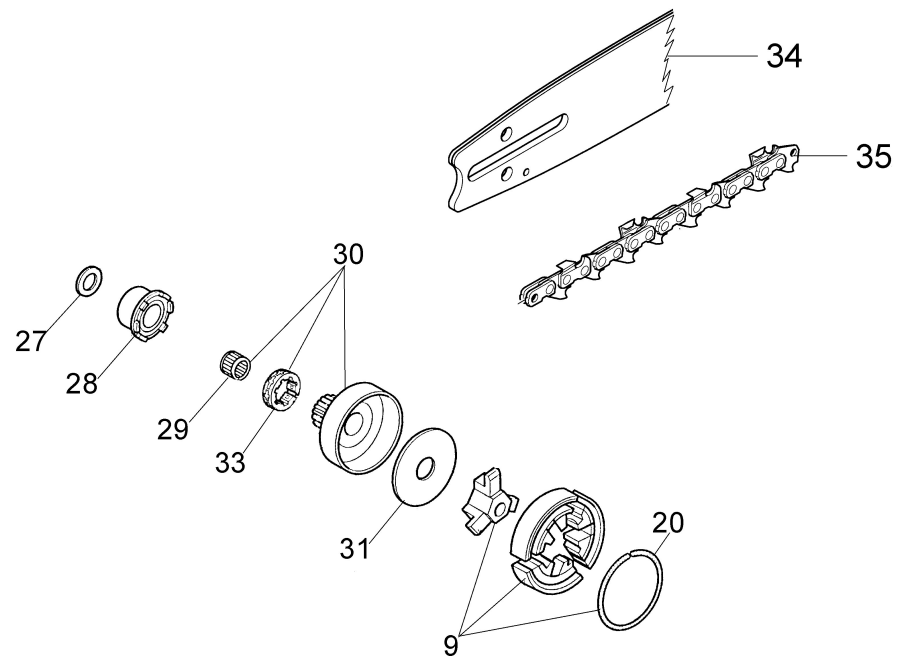

KEES VAN DER SPEK
TUINMACHINES ★ STOLWIJK

Illustratie Clutch and brake

Ref.Nu	Qty	Part number	Description	Validity from	Validity till	Notes	Bulletin
1	1	50070095A	Guard				
2	1	095000219AR	Spring				
3	1	50010243R	Pin				
4	1	50010088AR	Spring				
5	1	3960045	Screw				
6	1	50070124AR	Plate				
7	1	3026003R	Ring				
8	1	097000146	Lever				
9	1	094500297R	Clutch				
10	1	3960073R	Screw				
11	1	50050125R	Plate				
12	1	50050039R	Brake band				
13	1	006000300	Bushing				
14	1	50070149	Guard				
15	1	50070033	Spike				
16	2	3960098R	Screw				
17	1	50010148R	Nut				
18	1	3960093	Screw				
19	1	50070081	Cover				
20	1	094500029	Spring				
21	1	50070088	Washer				
22	1	3049007	O-ring				
23	1	50070080	Chain tensioner screw				
24	1	50070087AR	Adjuster nut				
25	1	50072027A	Chain tensioner kit				
26	1	50072015CR	Chain cover				
27	1	50070069	Washer				
28	1	50070025R	Worm gear				
29	1	005000165R	Bearing				
30	1	50080023	Chain sprocket .325				
31	1	375100012AR	Washer				
32	1	097000106R	Plug				
33	1	094500046R	Ring				
34	1	094600332R	Bar 16" - 41 cm				
34	1	094600333R	Bar 18" - 46 cm				
35	1	001000710R	Chain .325" x .058" (1,5mm)				
35	1	30629512	Efco chain .325" x .058" (1,5mm)				
36	1	50070110DR	Chain cover				