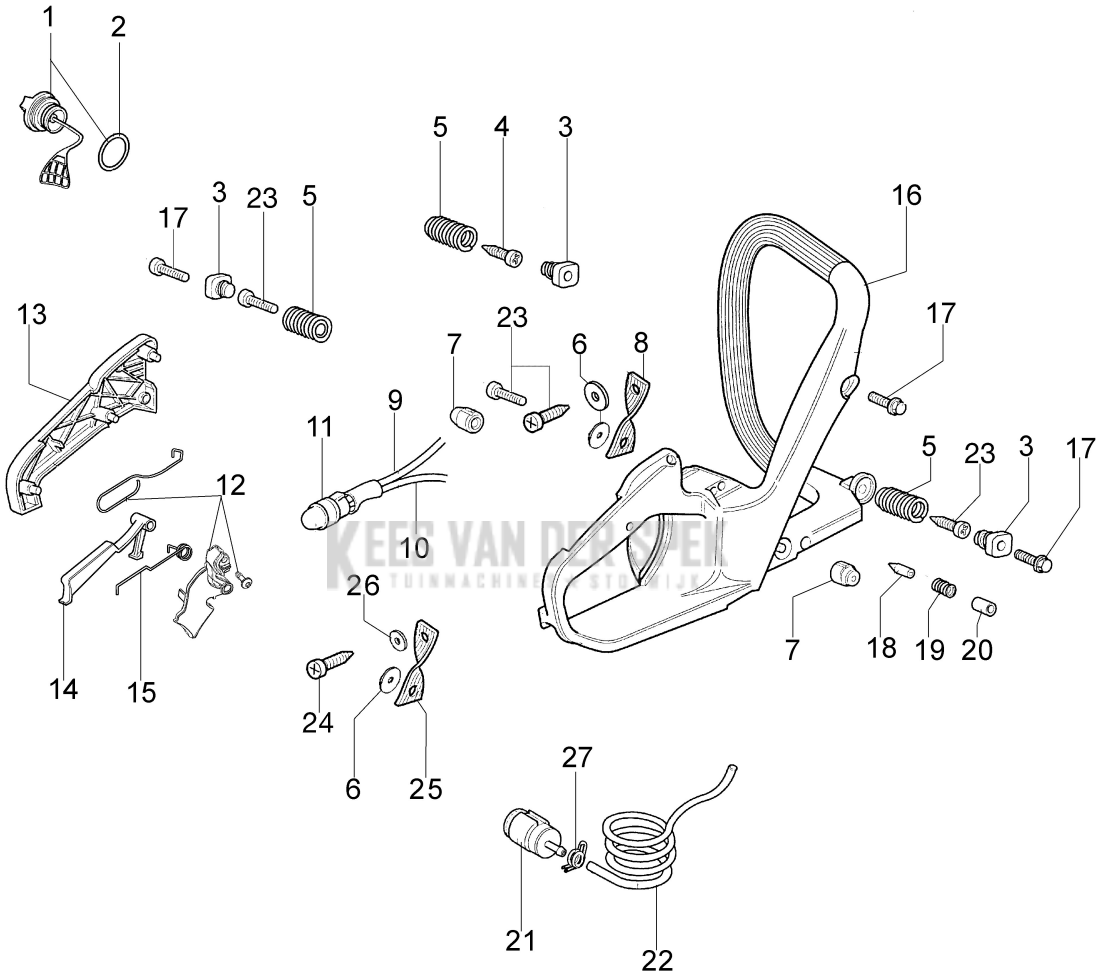

Illustratie Handle

Ref.Nu	Qty	Part number	Description	Validity from	Validity till	Notes	Bulletin
1	1	50072009R	Cap				
2	1	099900090R	Ring				
3	3	50070049R	Support				
4	1	3960073R	Screw				
5	3	50070024R	Spring				
6	3	3057005	Washer				
7	2	50010061R	AV-mount				
8	1	50070182	Strap				
9	1	50060039	Tube				
10	1	50080134R	Tube				
11	1	2318817R	Air purge				
12	1	50070260	Throttle kit				
13	1	50050214AR	Cover				
14	1	50050046AR	Lever				
15	1	097000028R	Spring				
16	1	50070065BR	Tank assy				
17	3	3960099R	Screw				
18	1	094500577AR	Breather valve				
19	1	094500575R	Spring				
20	1	50050071R	Breather valve				
21	1	50010218R	Fuel filter				
22	1	50070064	Fuel line				
23	4	094600041AR	Screw				
24	1	3960057R	Screw				
25	1	50070181	Strap				
26	1	3916005R	Washer				
27	1	4098377R	Band				

KEES VAN DER SPEK
TUINMACHINES ★ STOLWIJK