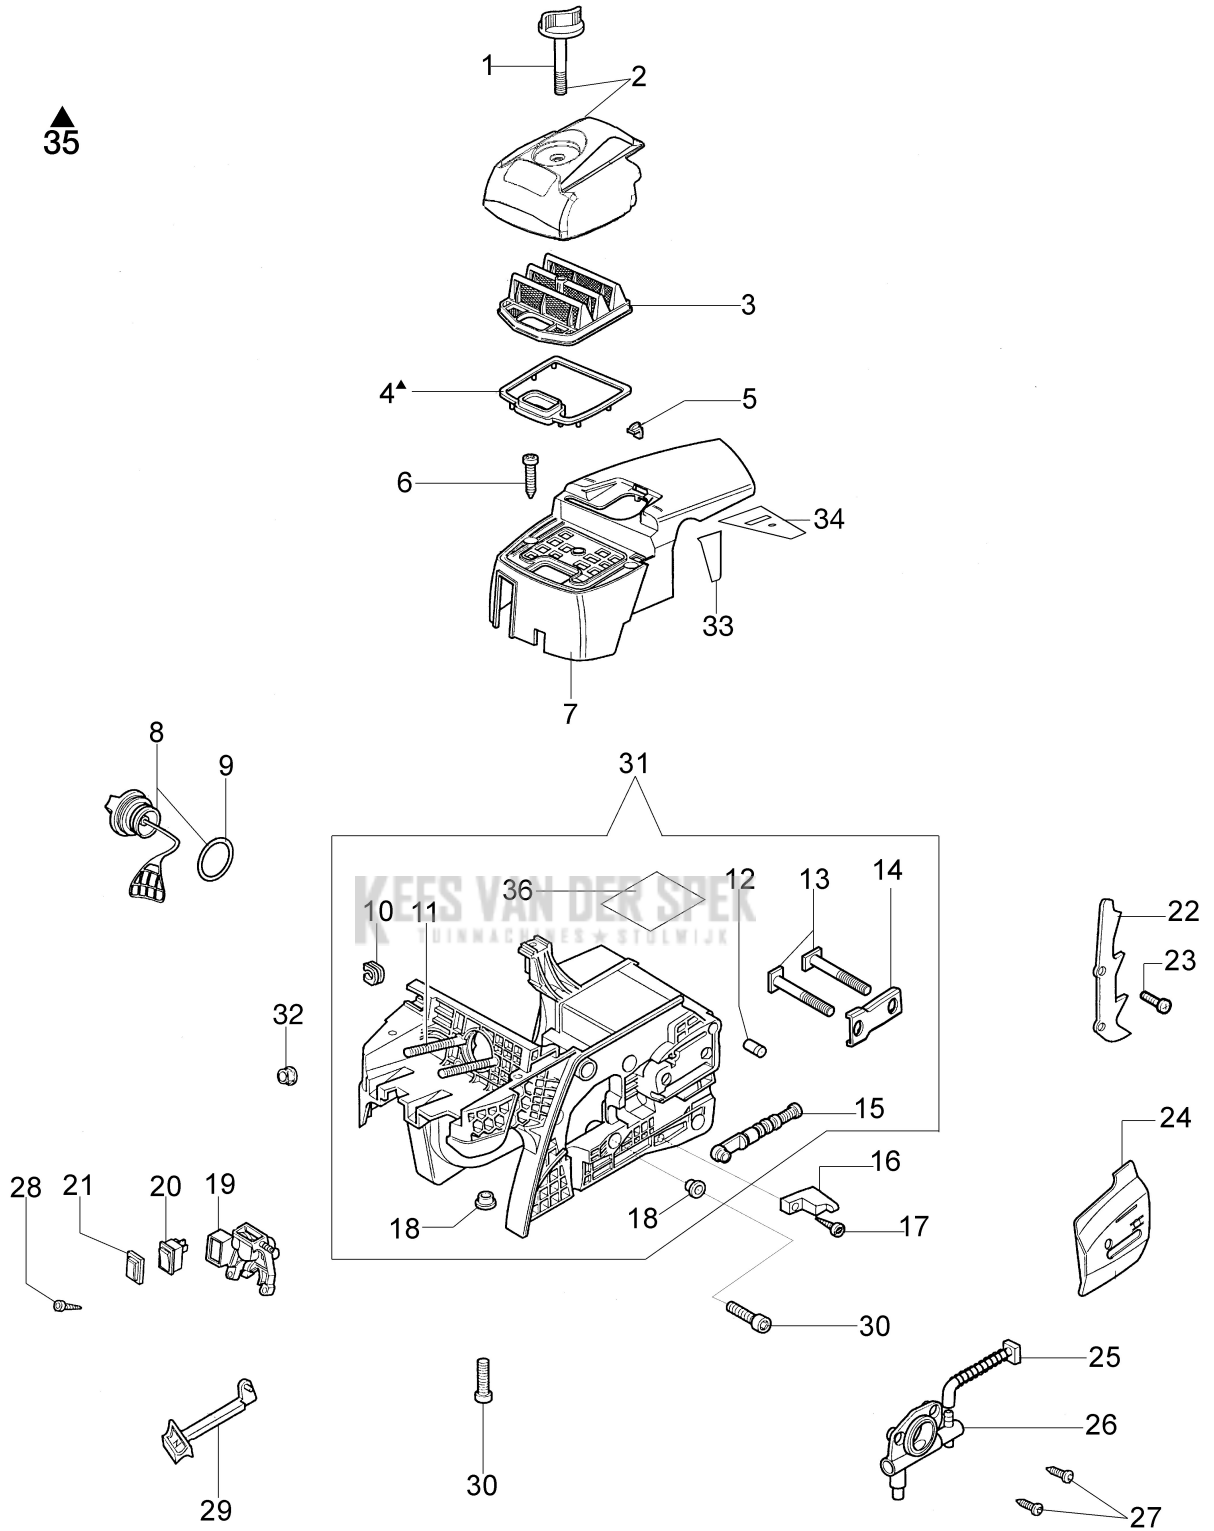

▲
35

Illustratie Tank and air filter

Ref.Nu	Qty	Part number	Description	Validity from	Validity till	Notes	Bulletin
1	1	50070034R	Knob				
2	1	50072031B	Cover				
3	1	50070036R	Air filter standard				
3	1	50070244R	Air filter optional				
4	1	50070056	Gasket				
5	1	50070066	Deflector				
6	3	3960092AR	Screw				
7	1	50070193DR	Cylinder cover				
8	1	50052005R	Tank cap				
9	1	3049047R	O-ring				
10	1	005000347AR	Grommet				
11	2	50070067A	Tie rod				
12	1	097000229R	Breather valve				
13	2	50070052AR	Screw				
14	1	50070211	Plate				
15	1	50072010BR	Oil filter				
16	1	094600369R	Guard				
17	1	094600041AR	Screw				
18	5	50050067	Spacer				
19	1	50080068R	Air filter support				
20	1	2317021R	Switch				
21	1	2317013	Guard				
22	1	50070062	Spike				
23	2	3960098R	Screw				
24	1	50070055	Plate				
25	1	50070054R	Tube				
26	1	50170051BR	Oil pump				
27	2	3960074	Screw				
28	2	3960057R	Screw				
29	1	50070228R	Lever				
30	5	3860099R	Screw				
31	1	50070114GR	Crankcase assy				
32	3	3933100R	Nut				
33	1	50080076R	Guard				
34	1	50080089R	Guard				
35	1	50072028A	Gasket set				
36	1	50070176AR	Guard				

KEES VAN DER SPEK
TUINMACHINES ★ STOLWIJK