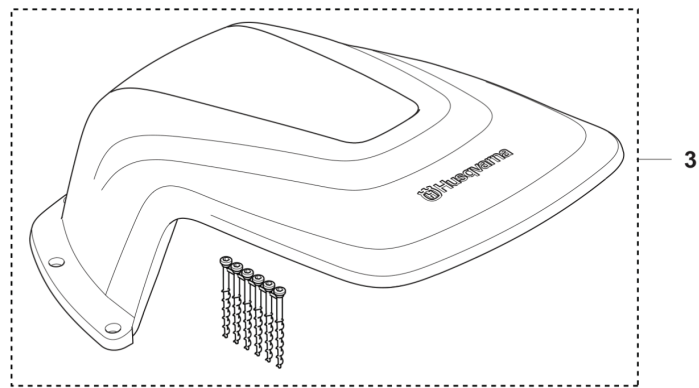

**ASPIRE R4
INSTALLATION ACCESSORIES**