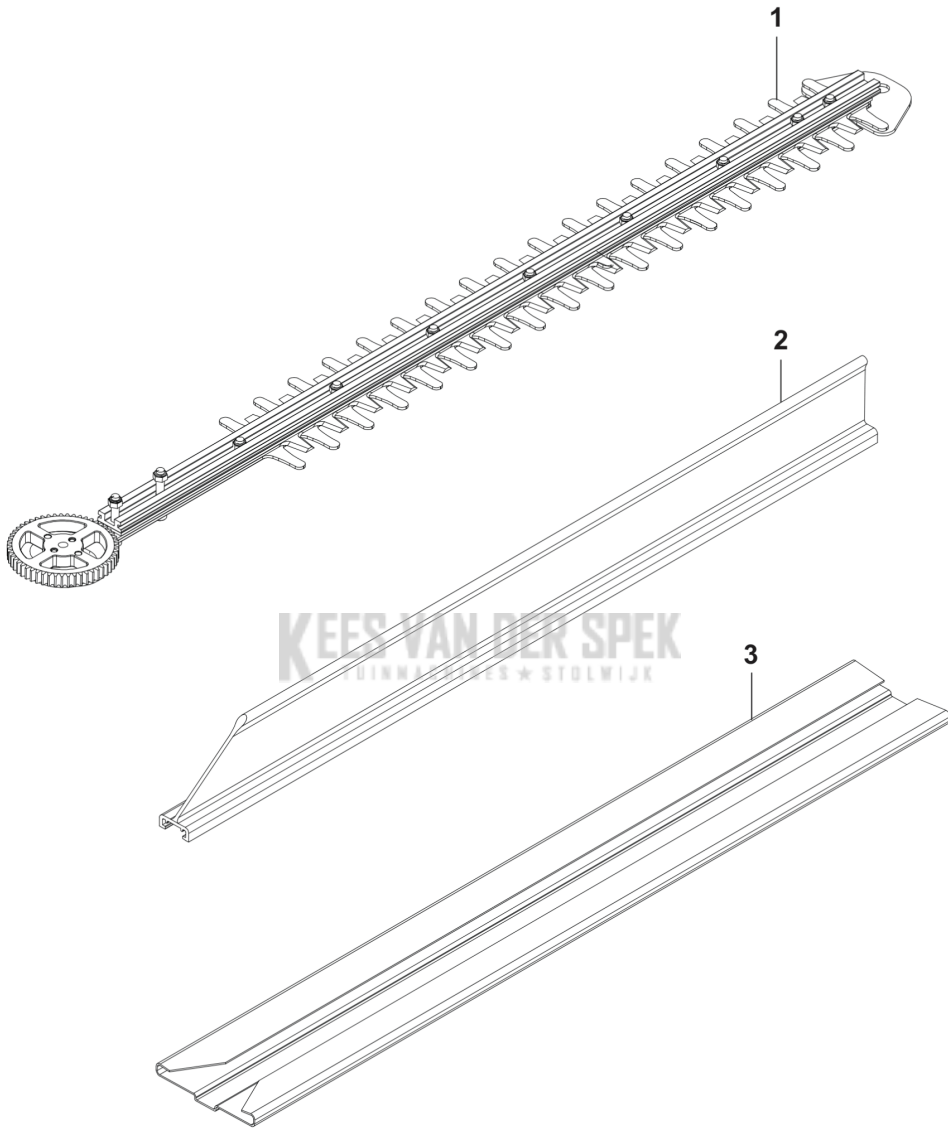

---

PXM_REF	PXM_PARTNO	DESCRIPTION	PXM_REMARK	QTY.
1	537622901	HANDGREEP COMPL.		1

**KEES VAN DER SPEK**  
TUINMACHINES ★ STOLWIJK

H50-P4A  
GEARBOX

---

PXM_REF	PXM_PARTNO	DESCRIPTION	PXM_REMARK	QTY.
1	537623201	VERSNELLINGSBAK COMPL.		1
2	537623301	MOTOR		1
3	537623401	GEARBOX		1
4	537623001	VERSNELLING		1

**KEES VAN DER SPEK**  
TUINMACHINES ★ STOLWIJK

H50-P4A  
CUTTING BLADE

---

PXM_REF	PXM_PARTNO	DESCRIPTION	PXM_REMARK	QTY.
1	537623101	ZAAGBLAD		1
2	537623501	SCHERM		1
3	537623601	DEKSEL		1

**KEES VAN DER SPEK**  
TUINMACHINES ★ STOLWIJK