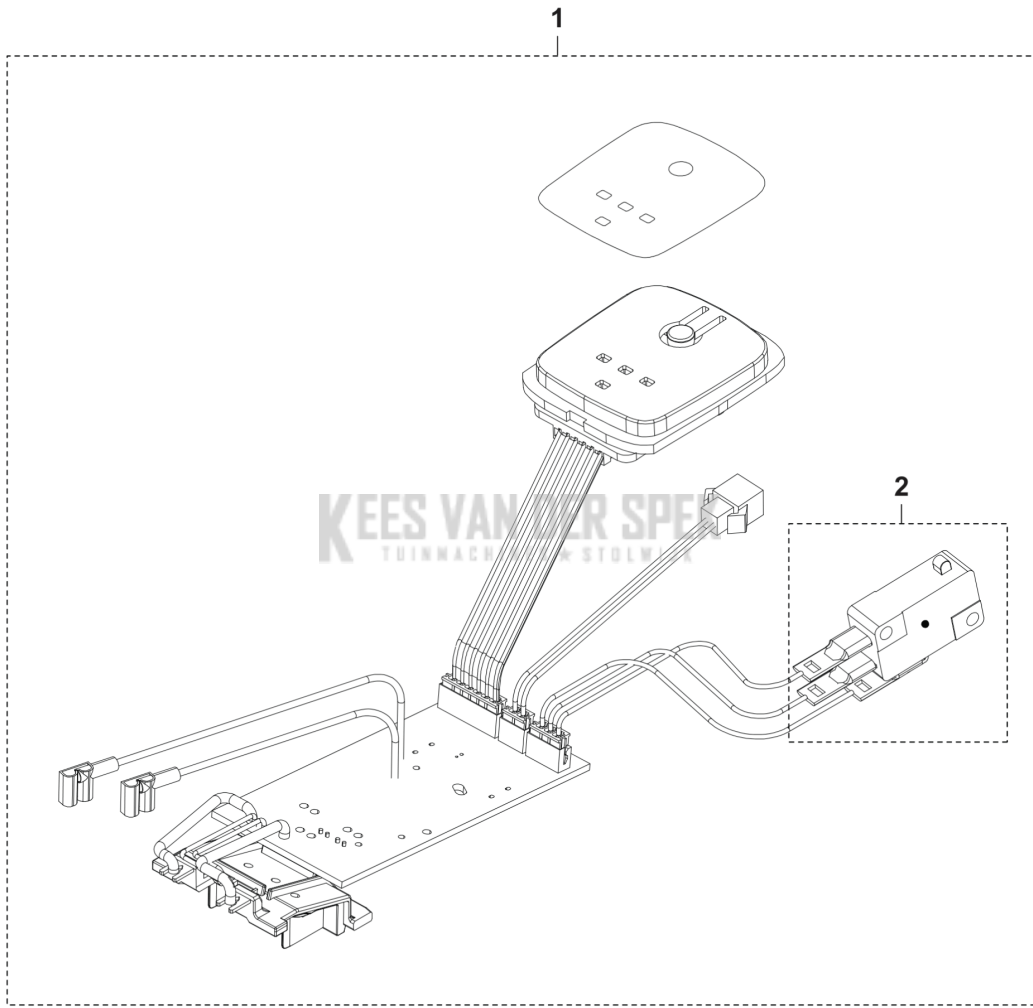

H50-P4A  
KEY PAD

1

---

PXM_REF	PXM_PARTNO	DESCRIPTION	PXM_REMARK	QTY.
1	537623901	TOETSENBORD		1

**KEES VAN DER SPEK**  
TUINMACHINES ★ STOLWIJK

H50-P4A  
CONTROL

---

PXM_REF	PXM_PARTNO	DESCRIPTION	PXM_REMARK	QTY.
1	537624001	CONTROL UNIT ASSY		1
2	537623701	MICRO SCHAKELAAR		1