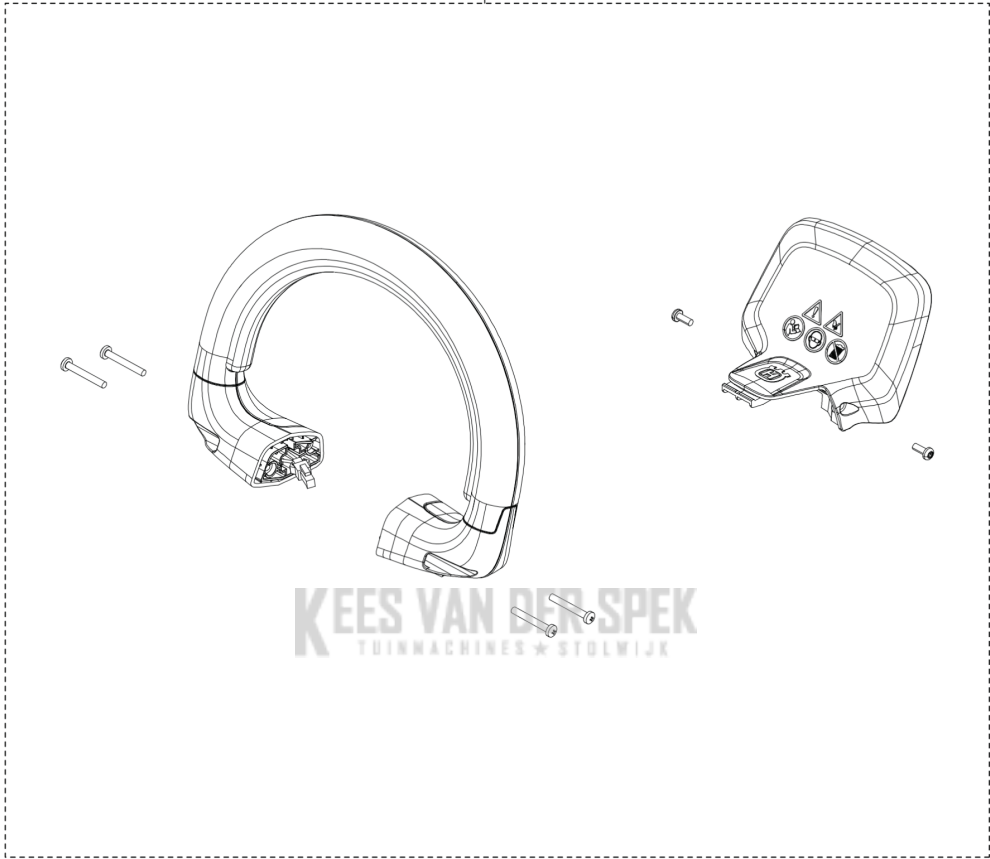

PXM_REF	PXM_PARTNO	DESCRIPTION	PXM_REMARK	QTY.
1	537622701	HUIS		1
2	537624101	TREKKER		1

KEES VAN DER SPEK
TUINMACHINES ★ STOLWIJK

H50-P4A
HANDLE

1

KEES VAN DER SPEK
TUINMACHINES * STOLWIJK