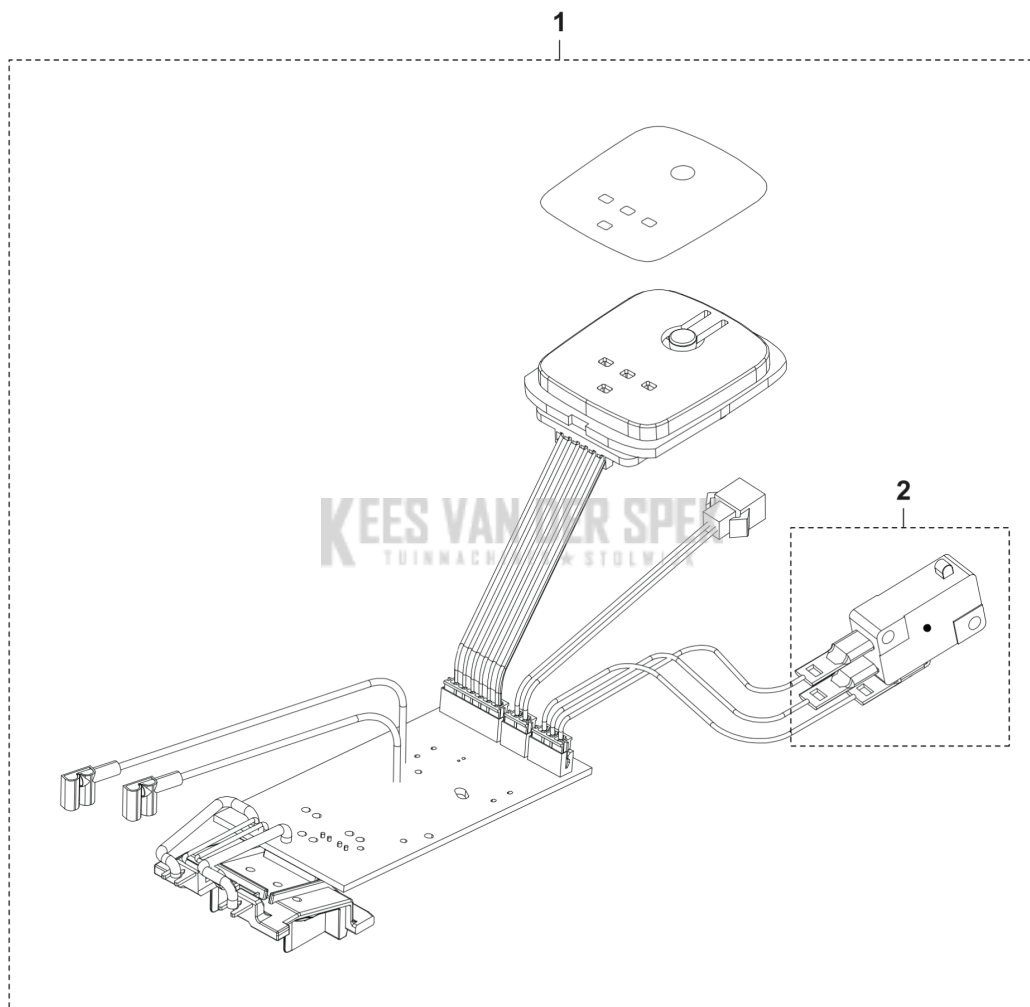

H50-P4A
CONTROL

PXM_REF	PXM_PARTNO	DESCRIPTION	PXM_REMARK	QTY.
1	537624001	CONTROL UNIT ASSY		1
2	537623701	MICRO SCHAKELAAR		1

KEES VAN DER SPEK
TUINMACHINES ★ STOLWIJK