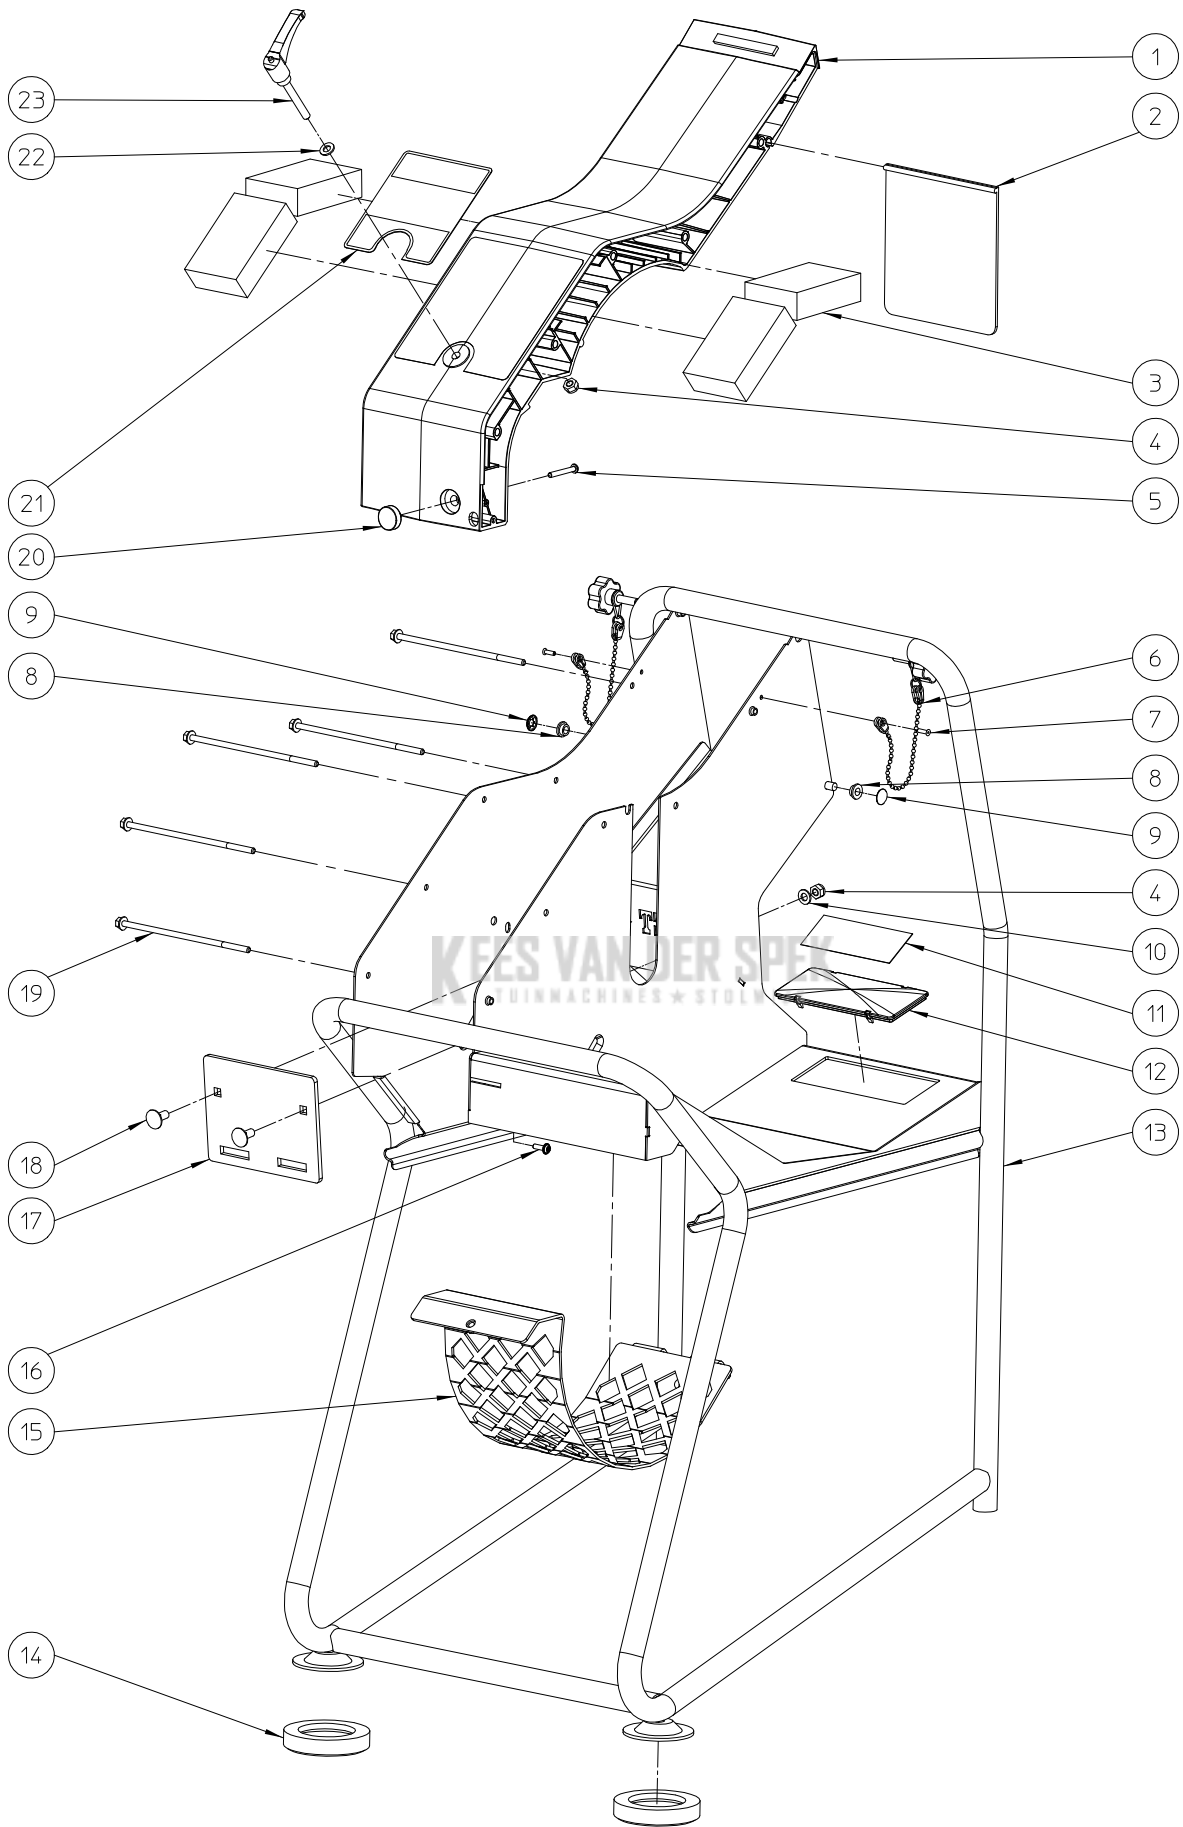

CHASSIS COUNTRY EGO

NO	MMA 01 222 110	REV	1	DATE	2023/01/20