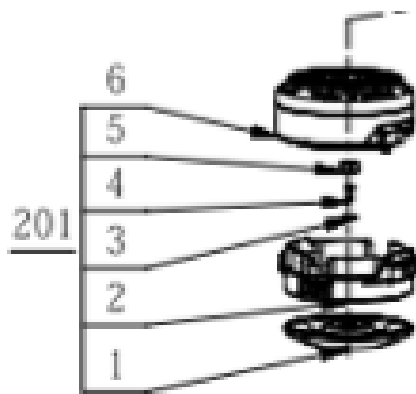

AH1620

202A 202B 202C 202D

Index No.	Art. No.	Description EN	partnumber	QTY in machine
1	3132400001	Support Head	3132400001	1
2	2828673001	Lower Housing Assembly	2828673001	1
3	5650278001	Washer	5650278001	1
4	5610093003	Tapping Screw	5610093003	1
5	5630271001	Nut	5630271001	1
6	2828651001	Upper Housing Assembly	2828651001	1
201	AH1620	AH1620	AH1620	1
202A	AL2415T	15m 2,4mm Twist	AL2415T	1
202B	AL2475T	75m 2,4mm Twist	AL2475T	1
202C	AL2415R	15m 2,4mm Rond	AL2415R	1
202D	AL2490R	90m 2,4mm Rond Oranje	AL2490R	1