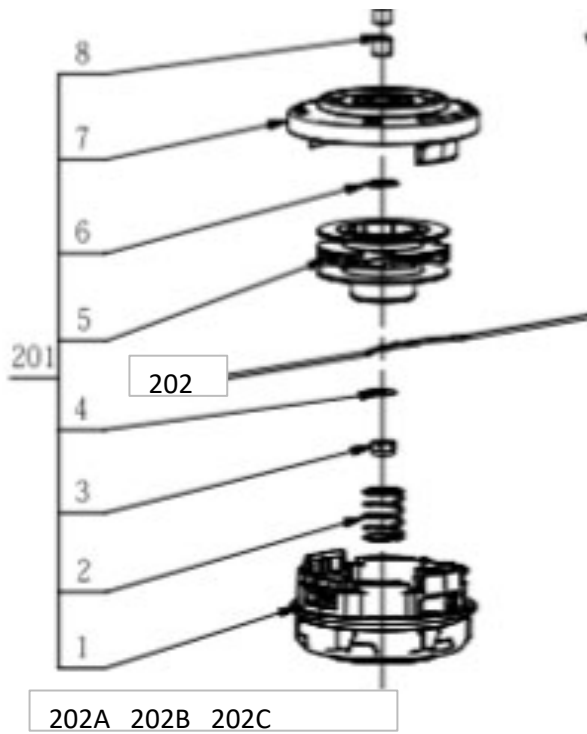

AH1600

Index No.	Art. No.	Description EN	Partnumber	QTY in machine
1	2826637003	Lower Housing ASSY	2826637003	1
2	3667905001	Compression Spring	3667905001	1
3	5630503001	Prevailing Torque Hexagon Lock Nut	5630503001	1
4	3700155002	Washer	3700155002	1
5	2829343001	Spool Assembly	2829343001	1
6	5660018001	Circlips For Shaft	5660018001	1
7	2829342001	Upper Housing Assembly	2829342001	1
8	3552901001	Position Sleeve	3552901001	2
201	AH1600	2.4mm Powerload line head	AH1600	1
202A	AL2475T	Maaidraad 75m 2,4mm twist	AL2475T	1
202B	AL2415R	Maaidraad 15m 2,4mm rond	AL2415R	1
202C	AL2490R	Maaidraad 90m 2,4mm rond	AL2490R	1