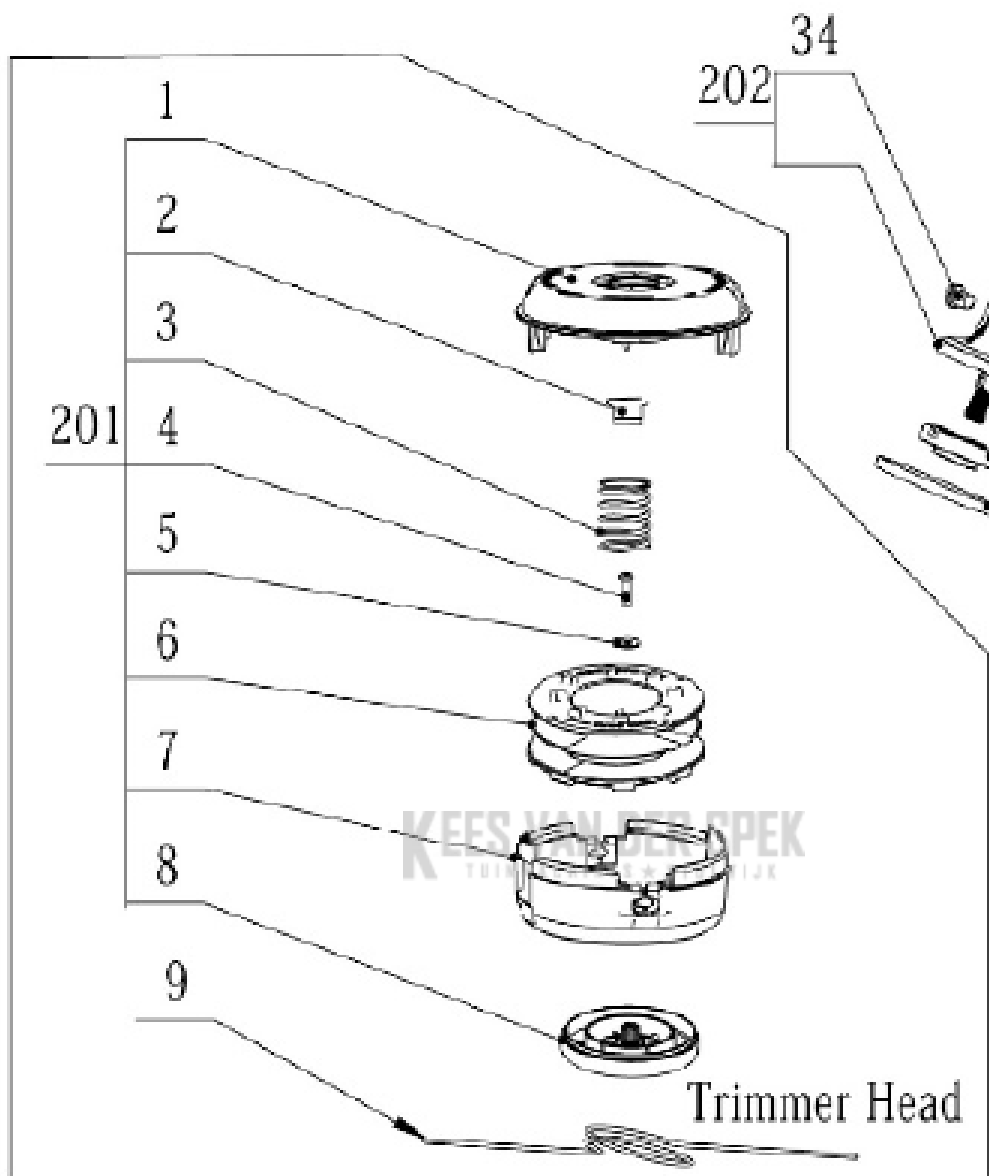

AH3800

Index No.	Service Part No.	Description	Partnumber	QTY in machine
1	3402942001	UPPER HOUSING	3402942001	1
2	5630292001	NUT	5630292001	1
3	3660699001	SPRING	3660699001	1
4	5620479001	SCREW	5620479001	1
5	5650278002	WASHER	5650278002	1
6	28700120	SPOOL	28700120	1
7	2825608001	LOWER HOUSING ASSY	2825608001	1
8	3129386001	SUPPORT HEAD ABT3800	3129386001	1
9A	AL2415T	MAAIDRAAD 15 METER 2,4MM	AL2415T	1
9B	AL2475T	MAAIDRAAD 75 METER 2,4MM	AL2475T	1
201	AH3800	COMPLETE MAAIKOP AH3800	AH3800	1