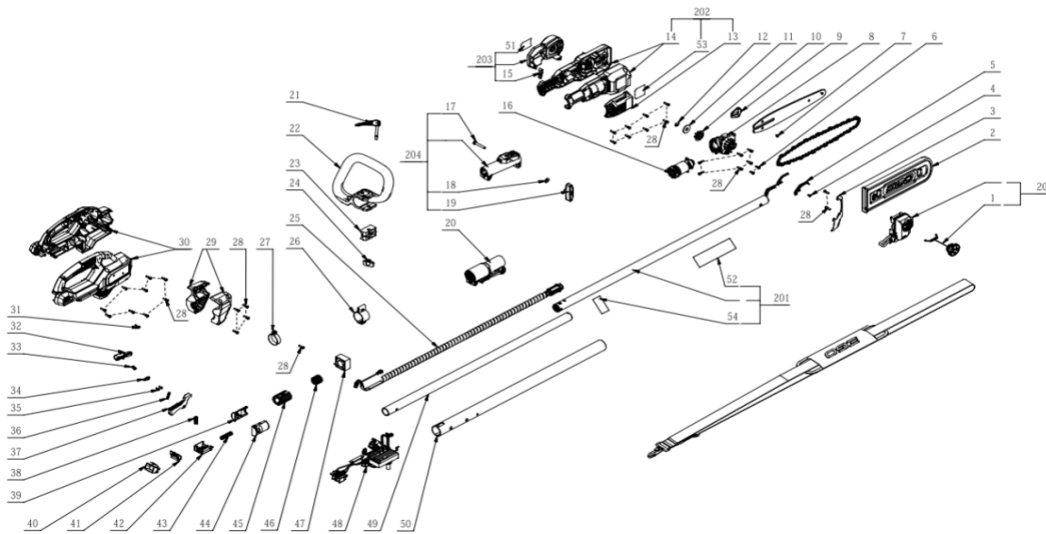

PS1000E

Pole System

KEES VAN DER SPEK
TUINMACHINES ★ STOLWIJK

Index No.	Art. No.	Description EN	QTY in machine
1	2829339001	Kettle Assembly	1
2	3128561001	Sheath	1
3	3708670001	Wood Teeth	1
4	5610222001	Hexagon Lobuar Screw	1
5	3133756001	Lamp Housing	1
6	5620377001	Hexagon Socket Screw	2
7	5620731001	Cross Recessed Pan Head Screw	1
8	2790728001	Gear Case Assembly	1
9	3522100001	Adjusting Plate	1
10	3555960001	sprocket	1
11	5660208001	Gasket	1
12	5660028001	E Ring	1
13	3133746001	Fan Baffle	1
14	2829532001	Housing Assembly	1
15	3133755001	Baffle	1
16	2730379001	DC Motor	1
17	5640247001	Hexagon Head Bolt	1
18	3700233001	Washer	1
19	3402816001	Joint Assembly	1
20	2829325001	Connector Assembly	1
21	2829520001	Quick Clamp Assembly	1
22	3133770001	Front Handle	1
23	3133771001	Clamping Block	1
24	3400010003	Wing Nut	1
25	4861088001	Spring Wire Assembly	1
26	2829089001	Hook Set	1
27	3708669001	Hoop	1
28	5620479001	Screw	28
29	3900639001	Cover Set	1
30	3900640001	Handle Assembly	1
31	5610274001	Self Tapping Screw	1
32	3133854001	Lock off Button	1
33	3660235001	Spring	1
34	3126865001	Clamp Block	1
35	5610011003	Tapping Screw	2
36	3660427002	Spring	1
37	3133853001	Switch Trigger	1
38	3660013001	Spring1	1
39	3133765001	Pressure Plate	1
40	3127498001	Power Pack Button	1
41	3127497001	Power Pack Button	1
42	3131427001	Sliding Block	1
43	3660818001	Compression Spring	1
44	3133764001	Fixed Unit	1
45	3133760001	Lock Sleeve	1
46	3130238001	Bellows Seal	1
47	3300025001	DC Fan	1
48	2831401001	Electric Assembly	1
49	3555931001	Inner Tube	1
50	2243910002	Label	1
51	2245862001	Nameplate	1
52	2245897001	Nameplate	1
53	2245863001	Nameplate	1
201	2829617001	Connecting Tube Assembly	1
202	2829572001	Housing Assembly	1
203	2829582001	Cover Plate Assembly	1
204	2829122001	Connector Assembly	1
205	2829583002	Connecting Tube Assembly	1
206	2828587001	Kettle Cover Assembly	1