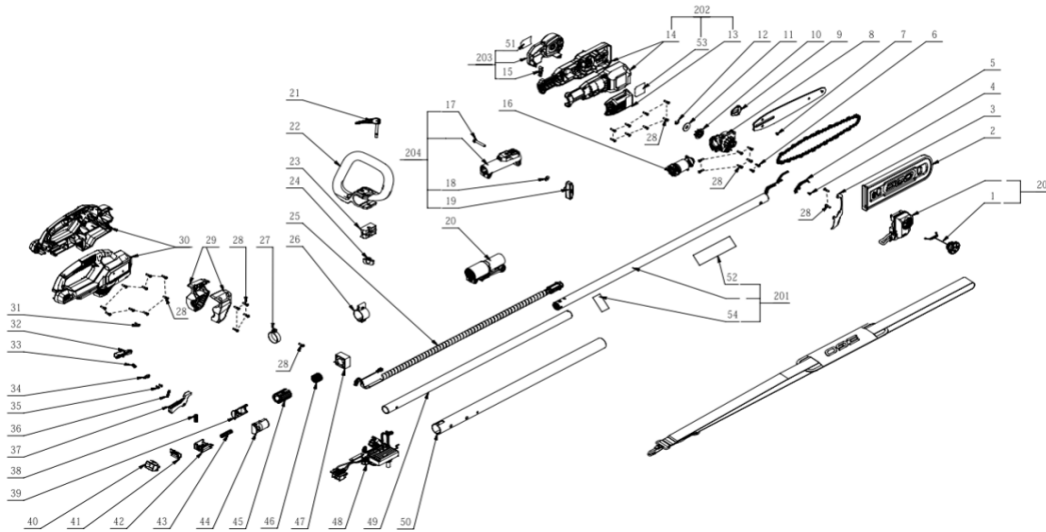

PS1000E

Pole System

KEES VAN DER SPEK
TUINMACHINES ★ STOLWIJK

Index No.	Art. No.	Description EN	QTY in machine
1	2829339001	Kettle Assembly	1
2	3128561001	Sheath	1
3	3708670001	Wood Teeth	1
4	5610222001	Hexagon Lobuar Screw	1
5	3133756001	Lamp Housing	1
6	5620377001	Hexagon Socket Screw	2
7	5620731001	Cross Recessed Pan Head Screw	1
8	2790728001	Gear Case Assembly	1
9	3522100001	Adjusting Plate	1
10	3555960001	sprocket	1
11	5660208001	Gasket	1
12	5660028001	E Ring	1
13	3133746001	Fan Baffle	1
14	2829532001	Housing Assembly	1
15	3133755001	Baffle	1
16	2730379001	DC Motor	1
17	5640247001	Hexagon Head Bolt	1
18	3700233001	Washer	1
19	3402816001	Joint Assembly	1
20	2829325001	Connector Assembly	1
21	2829520001	Quick Clamp Assembly	1
22	3133770001	Front Handle	1
23	3133771001	Clamping Block	1
24	3400010003	Wing Nut	1
25	4861088001	Spring Wire Assembly	1
26	2829089001	Hook Set	1
27	3708669001	Hoop	1
28	5620479001	Screw	28
29	3900639001	Cover Set	1
30	3900640001	Handle Assembly	1
31	5610274001	Self Tapping Screw	1
32	3133854001	Lock off Button	1
33	3660235001	Spring	1
34	3126865001	Clamp Block	1
35	5610011003	Tapping Screw	2
36	3660427002	Spring	1
37	3133853001	Switch Trigger	1
38	3660013001	Spring1	1
39	3133765001	Pressure Plate	1
40	3127498001	Power Pack Button	1
41	3127497001	Power Pack Button	1
42	3131427001	Sliding Block	1
43	3660818001	Compression Spring	1
44	3133764001	Fixed Unit	1
45	3133760001	Lock Sleeve	1
46	3130238001	Bellows Seal	1
47	3300025001	DC Fan	1
48	2831401001	Electric Assembly	1
49	3555931001	Inner Tube	1
50	2243910002	Label	1
51	2245862001	Nameplate	1
52	2245897001	Nameplate	1
53	2245863001	Nameplate	1
201	2829617001	Connecting Tube Assembly	1
202	2829572001	Housing Assembly	1
203	2829582001	Cover Plate Assembly	1
204	2829122001	Connector Assembly	1
205	2829583002	Connecting Tube Assembly	1
206	2828587001	Kettle Cover Assembly	1