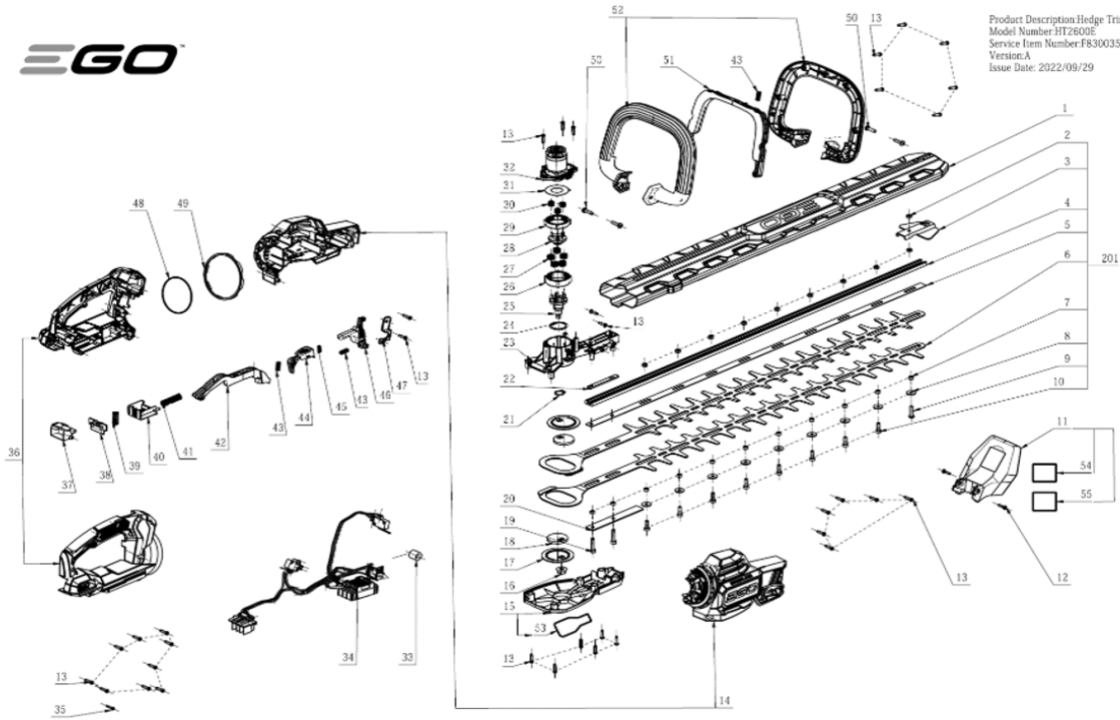

HT2600E

Hedge Trimmer

KEES VAN DER SPEK
TUINMACHINES ★ STOLWIJK

Index No.	Art. No.	Description EN	QTY in machine
1	3133667001	Sheath	1
2	5630007001	Prevailing Torque Hexagon Nut	10
3	3706328001	Tip Protector	1
4	3555966001	Clamp Support	1
5	3708612001	Hold Down Strip	1
6	2829011001	Blade Set	2
7	5650671001	Bush	11
8	5650487001	Plain Washer	9
9	5620544001	Hexagon Socket Screw	1
10	5620019004	Hexagon Socket Screw	8
11	3128993002	Guard	1
12	5610264004	Hexagon Lobular Screw	2
13	5610294001	Tapping Screw	34
14	3900653001	Front Housing Assembly	1
15	3133696002	Mounting Cover	1
16	5630325001	Flange Nut	1
17	5650951001	Gasket	2
18	3708618001	Eccentric Block	2
19	5620216005	Hexagon Socket Screw	2
20	3708686001	Support Plate	1
21	5660018001	Circlips For Shaft	1
22	3134158001	Knighthead	1
23	2790701001	Gear Case Assembly	1
24	5650555001	Washer	1
25	2824926002	Carrier	1
26	3520963001	Ring Gear	1
27	3520961001	Planet Gear	5
28	2824927001	Sun Gear ASSY	1
29	3520964001	Ring Gear	1
30	3520965001	Planet Gear	3
31	5650576001	Washer	1
32	2790765001	Motor & Gear Assembly	1
33	3680298001	Magnet Ring	1
34	2831346001	4230_Electric Assembly	1
35	5610013004	Tapping Screw	1
36	3900652001	Rear Handle Assembly	1
37	3127498001	Power Pack Button	1
38	3127497001	Power Pack Button	1
39	3660013003	Spring1	1
40	3131427001	Sliding Block	1
41	3660818001	Compression Spring	1
42	3133718001	Rear Switch Trigger	1
43	3660046001	Spring	3
44	3129010001	Lock Button	1
45	3660344001	Spring	1
46	3133717001	Trigger	1
47	3133689001	Cord Anchorage	1
48	5690424001	O Ring	1
49	3133666001	Latch	1
50	5610291003	Tapping Screw	4
51	3128269001	Switch Trigger	1
52	2824552001	Side Handle	1
53	2245839002	Namplate	1
54	2245893002	Namplate	1
55	2245895001	Namplate	1
201	2829253001	Pruning Blade Set	1