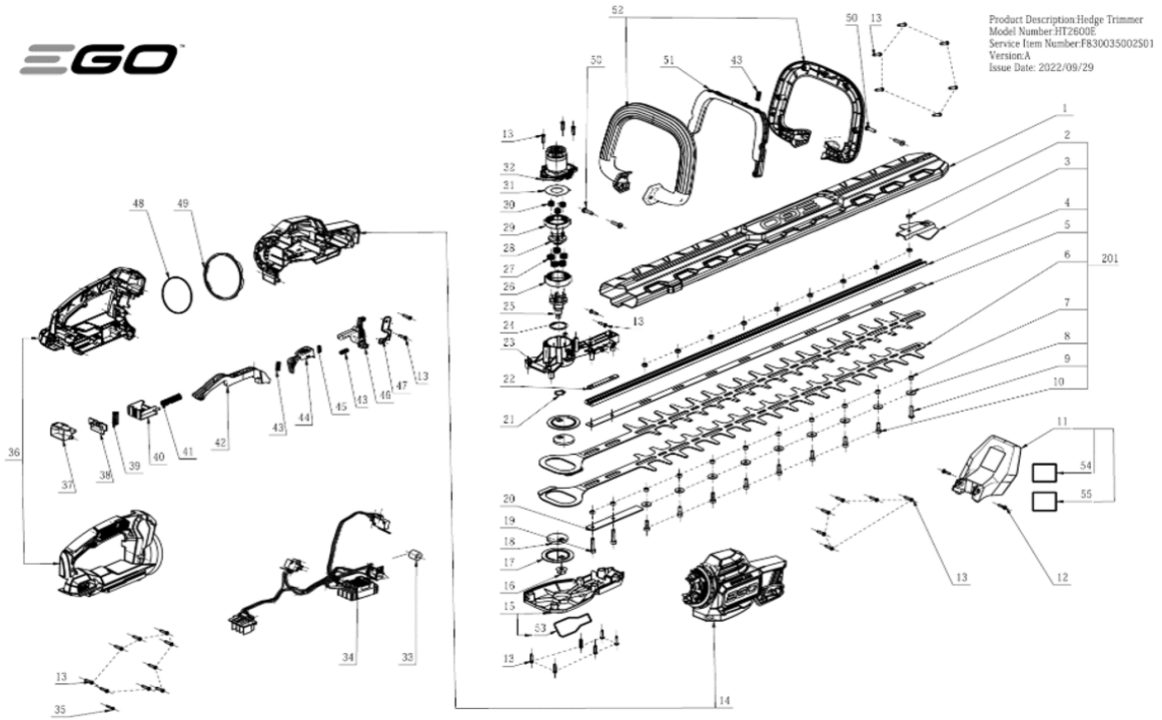

HT2600E

Hedge Trimmer

**KEES VAN DER SPEK**  
TUINMACHINES ★ STOLWIJK

Index No.	Art. No.	Description EN	QTY in machine
1	3133667001	Sheath	1
2	5630007001	Prevailing Torque Hexagon Nut	10
3	3706328001	Tip Protector	1
4	3555966001	Clamp Support	1
5	3708612001	Hold Down Strip	1
6	2829011001	Blade Set	2
7	5650671001	Bush	11
8	5650487001	Plain Washer	9
9	5620544001	Hexagon Socket Screw	1
10	5620019004	Hexagon Socket Screw	8
11	3128993002	Guard	1
12	5610264004	Hexagon Lobular Screw	2
13	5610294001	Tapping Screw	34
14	3900653001	Front Housing Assembly	1
15	3133696002	Mounting Cover	1
16	5630325001	Flange Nut	1
17	5650951001	Gasket	2
18	3708618001	Eccentric Block	2
19	5620216005	Hexagon Socket Screw	2
20	3708686001	Support Plate	1
21	5660018001	Circlips For Shaft	1
22	3134158001	Knighthead	1
23	2790701001	Gear Case Assembly	1
24	5650555001	Washer	1
25	2824926002	Carrier	1
26	3520963001	Ring Gear	1
27	3520961001	Planet Gear	5
28	2824927001	Sun Gear ASSY	1
29	3520964001	Ring Gear	1
30	3520965001	Planet Gear	3
31	5650576001	Washer	1
32	2790765001	Motor & Gear Assembly	1
33	3680298001	Magnet Ring	1
34	2831346001	4230_Electric Assembly	1
35	5610013004	Tapping Screw	1
36	3900652001	Rear Handle Assembly	1
37	3127498001	Power Pack Button	1
38	3127497001	Power Pack Button	1
39	3660013003	Spring1	1
40	3131427001	Sliding Block	1
41	3660818001	Compression Spring	1
42	3133718001	Rear Switch Trigger	1
43	3660046001	Spring	3
44	3129010001	Lock Button	1
45	3660344001	Spring	1
46	3133717001	Trigger	1
47	3133689001	Cord Anchorage	1
48	5690424001	O Ring	1
49	3133666001	Latch	1
50	5610291003	Tapping Screw	4
51	3128269001	Switch Trigger	1
52	2824552001	Side Handle	1
53	2245839002	Namplate	1
54	2245893002	Namplate	1
55	2245895001	Namplate	1
201	2829253001	Pruning Blade Set	1