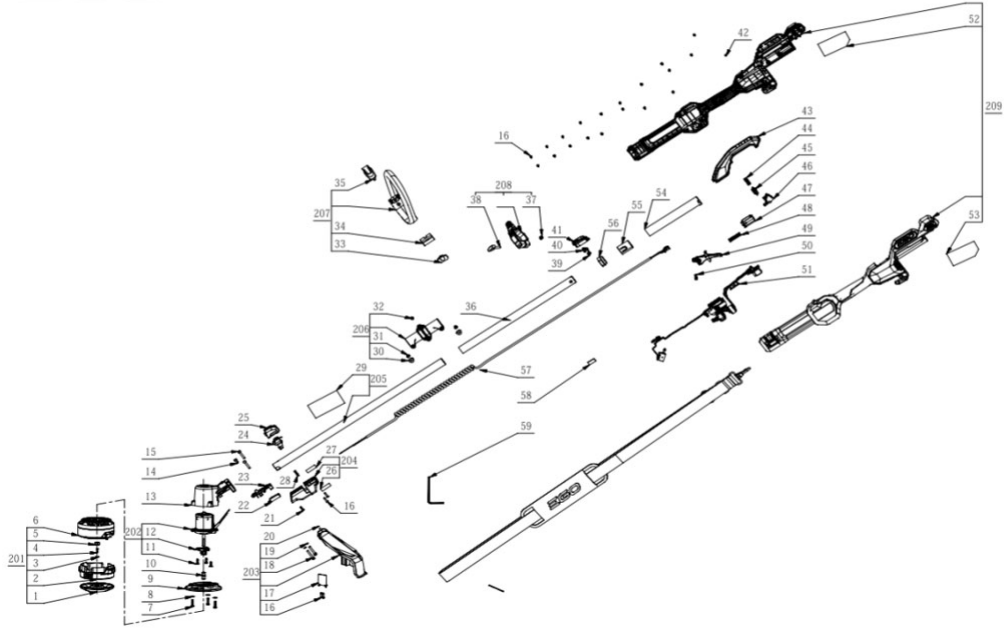

ST1610E-T Brush Cutter

Index No.	Art. No.	Description EN	QTY in machine
1	3132400001	Support Head	1
2	2828673001	Lower Housing Assembly	1
3	5650278001	Washer	1
4	5610093003	Tapping Screw	1
5	5630271001	Nut	1
6	2828651001	Upper Housing Assembly	1
7	5610059008	Thread Forming Screw	3
8	5650497001	Plain Washer	3
9	3323161001	Fan Guard	1
10	3552901001	Position Sleeve	2
11	2730267002	DC Motor	1
12	3421625001	Motor Housing	1
13	5620213003	Hexagon Socket Screw	1
14	5620216003	Hexagon Socket Screw	2
15	5610294001	Tapping Screw	23
16	3705934001	Blade	1
17	5620646001	Hexagon Socket Screw	2
18	5650015012	Spring Washer	2
19	5690203001	O Ring	2
20	5610237001	Tapping Screw	1
21	4870728002	Micro Switch	1
22	3129169002	Switch Support	1
23	3132757001	Switch Lever	1
24	3323135001	Top Switch Box Cover	1
25	2244122002	Nameplate	1
26	2244122001	Nameplate	1
27	3660124001	Spring	1
28	2243949016	Label	1
29	3705464001	Limit Chute	2
30	5620334004	Hexagon Socket Screw	2
31	5620434003	Hexagon Socket Screw	1
32	3400010003	Wing Nut	1
33	3127651001	Clamping Block	1
34	2824142001	Handle Lever Set	1
35	3708690001	Rear Connecting Tube	1
36	5630009008	Hexagon Nut	1
37	5640239001	Wing Bolt	1
38	5610251001	Thread Forming Screw	2
39	3132698001	Light Guide Pole	1
40	3323122001	Lamp Housing	1
41	5610274001	Self Tapping Screw	1
42	3660013003	Spring1	1
43	3127497001	Power Pack Button	1
44	3323145001	Cover Plate	1
45	3127498001	Power Pack Button	1
46	3131427001	Sliding Block	1
47	3660818001	Compression Spring	1
48	2828581001	Trigger Assembly	1
49	3660088003	Knob-reset Spring	1
50	2831333001	4826_EU Electric Assembly	1
51	2245552004	NamePlate	1
52	2245552001	NamePlate	1
53	3708689001	Chute Deflector	1
54	3580111001	Inner Pipe Bush	1
55	3580317001	Outer Tube Bush	1
56	4860824002	Spring Wire	1
57	3132755001	Rubber Block	1
58	5680164001	Inner Hexagon Spanner	1
201	2828330001	Cutting Head Set	1
202	2828583002	Protective Cover Assembly	1
203	2829668001	Switch Box Assembly	1
204	2829667001	Connecting tube	1
205	2825434002	Connector ASSY	1
206	2824020003	Handle ASSY	1
207	2828674002	Pothook Assembly	1
208	2828650002	Handle Assembly	1

KEES VAN DER SPEK
CHINES ★ STOLWIJK