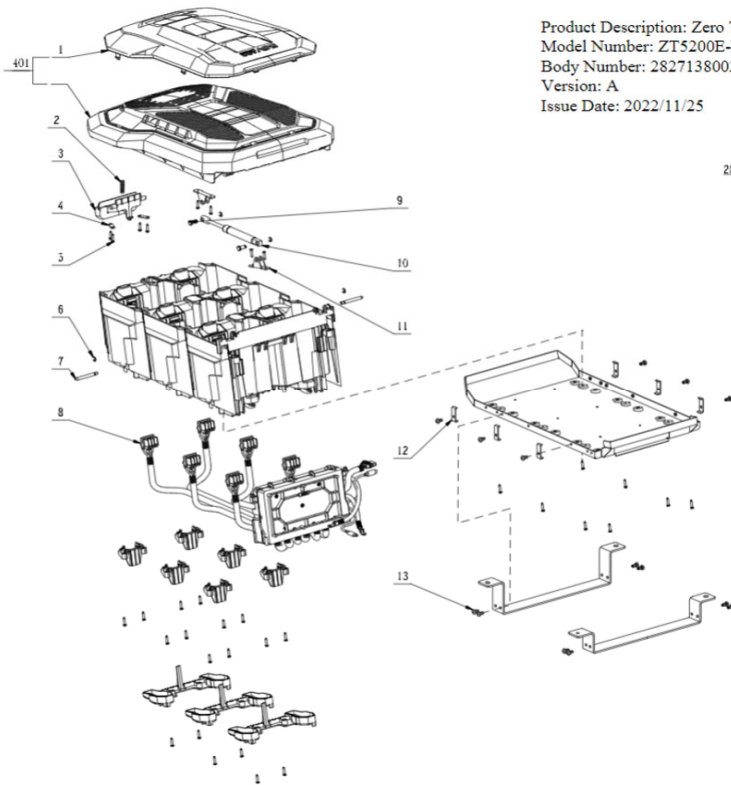

Product Description: Zero Turn Riding Mower
Model Number: ZT5200E-L
Body Number: 2827138002S02
Version: A
Issue Date: 2022/11/25

201

201-1	3130889001	Rear Transparent Guard	1
201-2	3660705002	Compression Spring	1
201-3	3130964001	Latch	1
201-4	3706580001	Clamp	2
201-5	5620157006	Hexagon Socket Screw	54
201-6	5660305001	E Ring	4
201-7	3553477001	Spindle	2
201-8	2830882001	BMS Electric Assembly	1
201-9	5670559001	Pin Shaft	2
201-10	3660805001	Gas Spring	1
201-11	3707349001	Support Base	2
201-12	3707351001	Hook	6
201-13	5610388001	Hexalobular Socket Thread Forming Screw	14
201-401	2827772001	Battery Box Cover Assembly	1

Kees van der Spek
Technisch Tekenaar