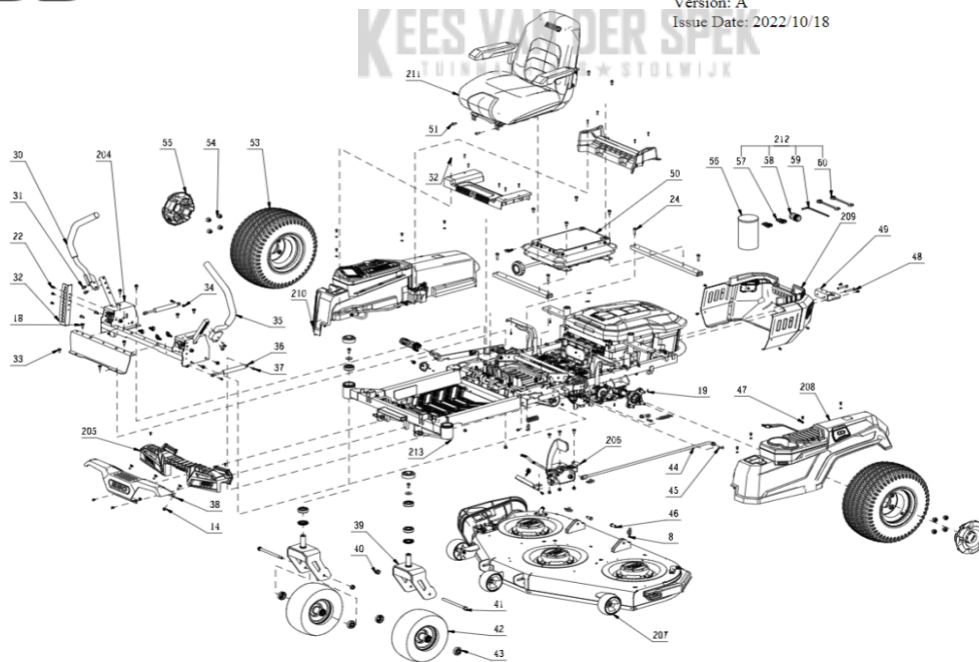

Product Description: Zero Turn Riding Mower
Model Number: ZT5200E-L
Body Number: 1000057001S01
Version: A
Issue Date: 2022/10/18