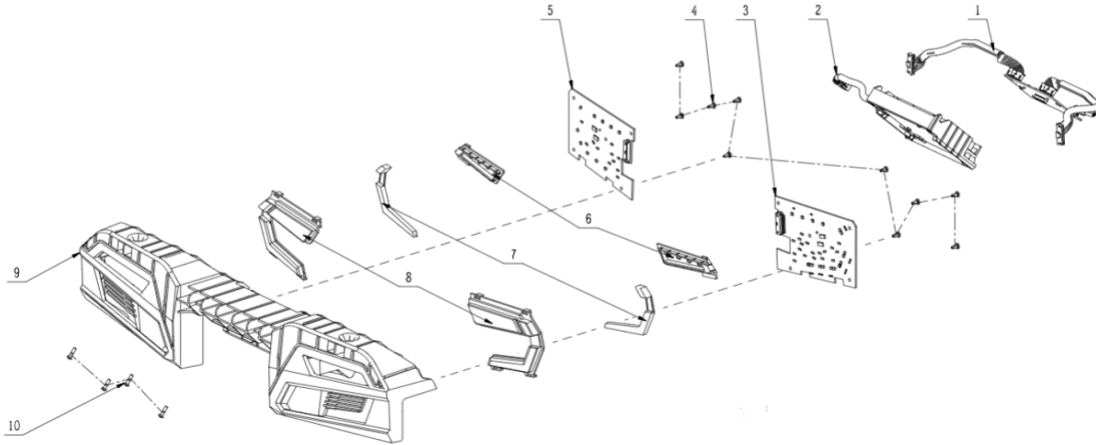

Kees van der Spek
 Technisch Tekenaar

Product Description: Zero Turn Riding Mower
 Model Number: ZT5200E-L
 Body Number: 2829451001S01
 Version: A
 Issue Date: 2022/11/25

204

204-1	5640351001	Hexagon Flange Head Screw with Shoulder	2
204-2	3660807001	Compression Spring	2
204-3	5650740001	Plain Washer	2
204-4	2827705002	Magnetic Holder Assembly	1
204-5	2827703001	Rotating Lever	2
204-6	2827704002	Magnetic Holder Assembly	1
204-7	5620352002	Screw with Washer	4
204-8	5610021001	Tapping Screw	4
204-9	5630267001	Nut	4
204-10	2827259001	Right Hall PCB Box	1
204-11	2827260001	Left Hall PCB Box	1

KES VAN DER SPEK
 VERBODEN TOEGANG
 VERBODEN TOEGANG

205-1	4860770001	Lamp Wire Harness	2
205-2	2831393001	Control Electric Assembly	1
205-3	4891966002	LED PCBA	1
205-4	5610021001	Tapping Screw	10
205-5	4891967002	LED PCBA	1
205-6	3900346002	Transparent Cap Assembly	1
205-7	3900344002	Transparent Guard Assembly	1
205-8	3900345002	Transparent Guard Assembly	1
205-9	3130877001	Front Frame	1
205-10	5610305002	Tapping Screw	4

Kees van der Spek
 Kees van der Spek

Product Description: Zero Turn Riding Mower
 Model Number: ZT5200E-L
 Body Number: 2824284001S01
 Version: A
 Issue Date: 2022/11/25

207-1	2730350001	DC Motor	3
207-2	2824539001	Chute Deflector Assembly	1
207-3	5630244004	Nut	7
207-4	5640352001	Hexagon Flange Bolt	3
207-5	3131072001	Roller Wheel	3
207-6	5630371001	Prevailing Torque Type Hexagon Lock Nut with Flange	3
207-7	5640222001	Hexagon Flange Bolt	12
207-8	3580113001	Flange	3
207-9	3708357001	Blade	0
207-9	AB5200	Blade	3
207-9	AB5201	Blade	0
207-10	5650510001	Washer	3
207-11	5640226001	Flange Bolt	3
207-12	5610388001	Hexalobular Socket Thread Forming Screw	4
207-13	5690141001	O Ring	1
207-14	2824231001	Deck Unit	1
207-15	5640357001	Semicircular Head Square Neck Bolt	7
207-16	3133020001	Baffle Strip	1
207-17	3706747001	Baffle Strip	1
207-401	2823718002	Outlet Nozzle Assembly	2