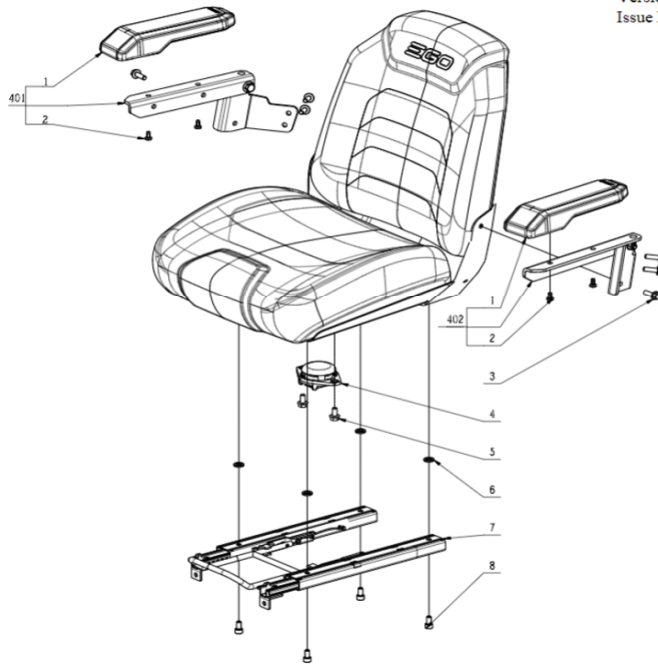

Product Description: Zero Turn Riding Mower
 Model Number: ZT5200E-L
 Body Number: 2827431003S01
 Version: A
 Issue Date: 2022/11/25

210

210-1	2827438001	LCD Assembly	1
210-2	3130995001	Control Panel	1
210-3	4870762001	Push Switch	1
210-4	4870764001	Push Switch	1
210-5	3660812001	Torsion Spring	1
210-6	3322835001	Phone Box Cover	1
210-7	3131078001	Phone Box	1
210-8	2830779001	Switch Electric Assembly	1
210-9	4860791002	Type-C Male-female Wire	1
210-10	3131055001	Wire Holder	2
210-11	3580076001	Rubber Sleeve	2
210-12	4860782001	Wiring Harness	1
210-13	5620377003	Hexagon Socket Screw	19
210-14	3122798001	Cord Anchorage	3
210-15	5610305002	Tapping Screw	3
210-16	2830790001	LED Electric Assembly	1
210-17	3131077001	LED Holder	1
210-18	3131076001	LED Cover	1
210-19	3130996001	Control Box Base	1
210-20	2244800001	Nameplate	1
210-21	3130904002	Right Cover	1
210-22	5620377003	Hexagon Socket Screw	3
210-23	2244807002	Brand Label	1
210-24	3131105001	Right Cover Plate	1
210-25	4860777001	Wiring Harness	1
210-26	3700367001	Cord Anchorage	4
210-27	5610021001	Tapping Screw	4
210-28	2244798002	Brand Label	1
210-401	2827437001	Control Box Assembly	1

Product Description: Zero Turn Riding Mower
 Model Number: ZT5200E-L
 Body Number: 2827269001S01
 Version: A
 Issue Date: 2022/11/25

211

211-1	3402283001	Armrest	1
211-2	5610388001	Hexalobular Socket Thread Forming Screw	2
211-3	5640354001	Flange Bolt-Large Series	6
211-4	4870579001	Switch Assembly	1
211-5	5640222001	Hexagon Flange Bolt	2
211-6	3550110002	Washer	4
211-7	2827473001	Guide Rail Assembly	1
211-8	5620021004	Hexagon Socket Screw	4
211-401	2827759001	Right Armrest Assembly	1
211-402	2827760001	Left Armrest Assembly	1