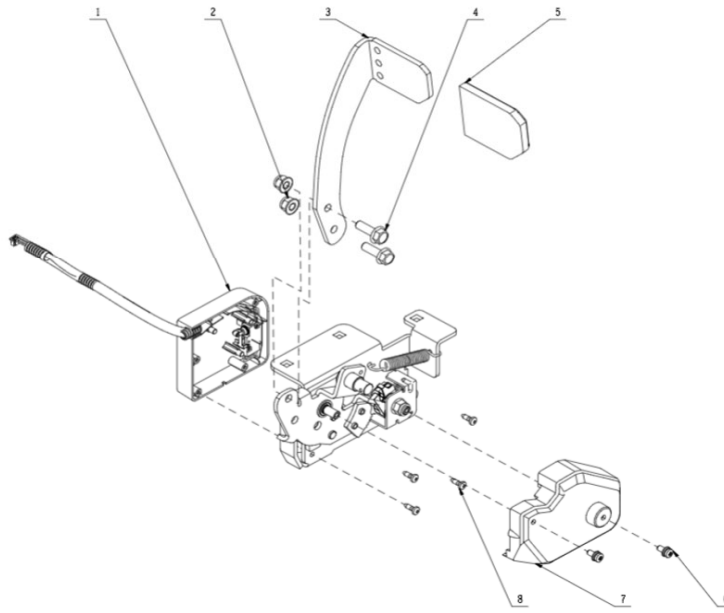

KES VAN DER SPEK
 VERBODEN TOEGANG
 VERBODEN TOEGANG

205-1	4860770001	Lamp Wire Harness	2
205-2	2831393001	Control Electric Assembly	1
205-3	4891966002	LED PCBA	1
205-4	5610021001	Tapping Screw	10
205-5	4891967002	LED PCBA	1
205-6	3900346002	Transparent Cap Assembly	1
205-7	3900344002	Transparent Guard Assembly	1
205-8	3900345002	Transparent Guard Assembly	1
205-9	3130877001	Front Frame	1
205-10	5610305002	Tapping Screw	4

Product Description: Zero Turn Riding Mower
 Model Number: ZT5200E-L
 Body Number: 2827245002S01
 Version: A
 Issue Date: 2022/11/25

206

206-1	2827480002	Switch Box Assembly	1
206-2	5630371001	Prevailing Torque Type Hexagon Lock Nut with Flange	4
206-3	3707284001	Pedal	1
206-4	5640354001	Flange Bolt-Large Series	2
206-5	3580060001	Rubber Sleeve	1
206-6	5620352002	Screw with Washer	3
206-7	3130932001	Seal Packing Case	1
206-8	5620377003	Hexagon Socket Screw	4

Kees van der Spek
 Kees van der Spek

Product Description: Zero Turn Riding Mower
 Model Number: ZT5200E-L
 Body Number: 2824284001S01
 Version: A
 Issue Date: 2022/11/25

207-1	2730350001	DC Motor	3
207-2	2824539001	Chute Deflector Assembly	1
207-3	5630244004	Nut	7
207-4	5640352001	Hexagon Flange Bolt	3
207-5	3131072001	Roller Wheel	3
207-6	5630371001	Prevailing Torque Type Hexagon Lock Nut with Flange	3
207-7	5640222001	Hexagon Flange Bolt	12
207-8	3580113001	Flange	3
207-9	3708357001	Blade	0
207-9	AB5200	Blade	3
207-9	AB5201	Blade	0
207-10	5650510001	Washer	3
207-11	5640226001	Flange Bolt	3
207-12	5610388001	Hexalobular Socket Thread Forming Screw	4
207-13	5690141001	O Ring	1
207-14	2824231001	Deck Unit	1
207-15	5640357001	Semicircular Head Square Neck Bolt	7
207-16	3133020001	Baffle Strip	1
207-17	3706747001	Baffle Strip	1
207-401	2823718002	Outlet Nozzle Assembly	2