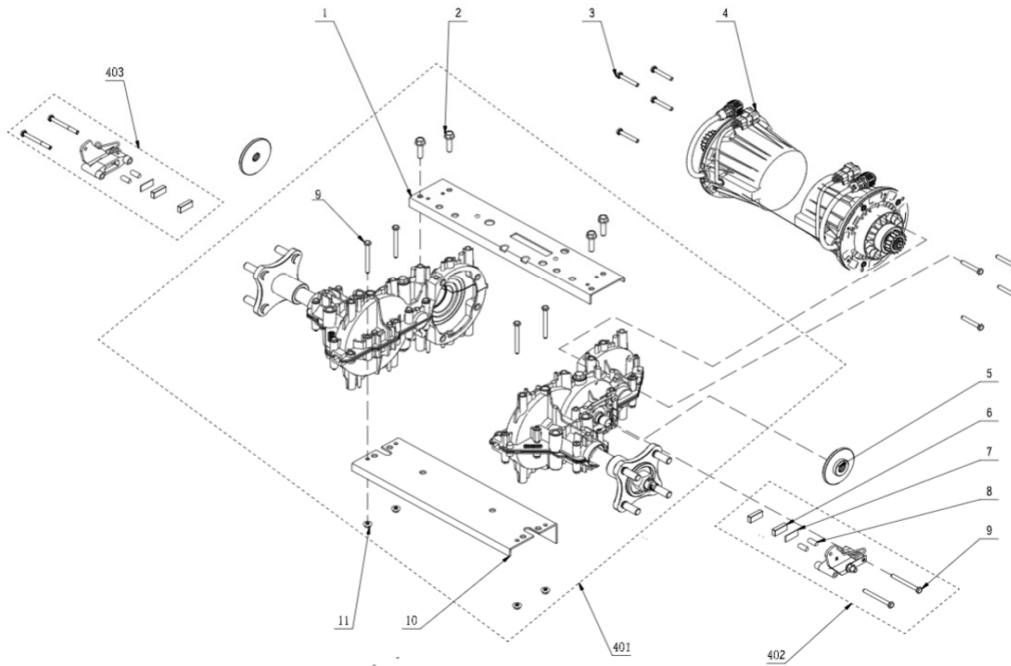

Product Description: Zero Turn Riding Mower
Model Number: ZT5200E-L
Body Number: 2827266001S01
Version: A
Issue Date: 2022/11/25

203

203-1	3707424001	Connecting Plate	1
203-2	5640361001	Hexagon Flange Head Thread Forming Screw	4
203-3	5640247002	Hexagon Head Bolt	8
203-4	2730318001	DC Motor	2
203-5	3553570001	Brake Disc	2
203-6	3521235001	Friction Block	2
203-7	3707277001	Scaleboard	1
203-8	5670552001	Parallel Pin	2
203-9	5640009003	Hexagon Head Bolt	4
203-10	3707423001	Connecting Plate	1
203-11	5630244004	Nut	4
203-401	2827439002	Gear Case Assembly	1
203-402	2827528002	Right Bracket Assembly	1
203-403	2827525002	Left Bracket Assembly	1

Kees van der Spek
Technisch Tekenaar