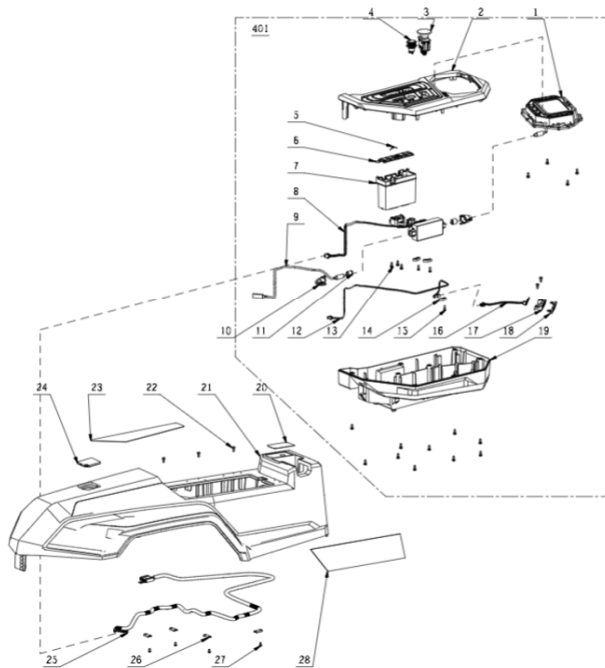

Product Description: Zero Turn Riding Mower
Model Number: ZT5200E-L
Body Number: 2827270002S01
Version: A
Issue Date: 2022/11/25

209

209-1	2827628001	L R Indicator Cover Set	1
209-2	5620377003	Hexagon Socket Screw	6
209-3	3707406001	Wire Holder	2
209-4	3900385001	Guard Assembly	1
209-5	2830770001	LED Electric Assembly	1

Product Description: Zero Turn Riding Mower
 Model Number: ZT5200E-L
 Body Number: 2827431003S01
 Version: A
 Issue Date: 2022/11/25

210

210-1	2827438001	LCD Assembly	1
210-2	3130995001	Control Panel	1
210-3	4870762001	Push Switch	1
210-4	4870764001	Push Switch	1
210-5	3660812001	Torsion Spring	1
210-6	3322835001	Phone Box Cover	1
210-7	3131078001	Phone Box	1
210-8	2830779001	Switch Electric Assembly	1
210-9	4860791002	Type-C Male-female Wire	1
210-10	3131055001	Wire Holder	2
210-11	3580076001	Rubber Sleeve	2
210-12	4860782001	Wiring Harness	1
210-13	5620377003	Hexagon Socket Screw	19
210-14	3122798001	Cord Anchorage	3
210-15	5610305002	Tapping Screw	3
210-16	2830790001	LED Electric Assembly	1
210-17	3131077001	LED Holder	1
210-18	3131076001	LED Cover	1
210-19	3130996001	Control Box Base	1
210-20	2244800001	Nameplate	1
210-21	3130904002	Right Cover	1
210-22	5620377003	Hexagon Socket Screw	3
210-23	2244807002	Brand Label	1
210-24	3131105001	Right Cover Plate	1
210-25	4860777001	Wiring Harness	1
210-26	3700367001	Cord Anchorage	4
210-27	5610021001	Tapping Screw	4
210-28	2244798002	Brand Label	1
210-401	2827437001	Control Box Assembly	1