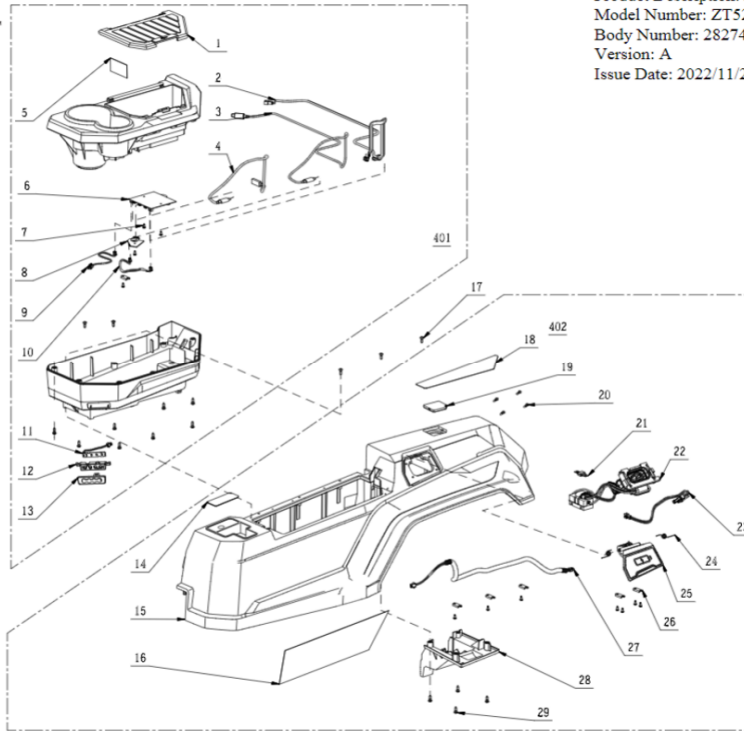

Product Description: Zero Turn Riding Mower
Model Number: ZT5200E-L
Body Number: 2827406003S01
Version: A
Issue Date: 2022/11/25

208-1	3403155001	Storage Box Overturn	1
208-2	4860775001	Wiring Harness	1
208-3	4860792001	Type-C Male-male Wire	1
208-4	4860791001	Type-C Male-female Wire	1
208-5	2244808004	Nameplate	1
208-6	4891973002	USB PCBA	1
208-7	5610021001	Tapping Screw	4
208-8	4891964001	USB PCBA	1
208-9	4860773001	Wiring Harness	1
208-10	4860774001	USB Cable	1
208-11	2830790001	LED Electric Assembly	1
208-12	3131122001	LED Holder	1
208-13	3131076001	LED Cover	1
208-14	2244800002	Brand Label	1
208-15	3130900002	Left Cover	1
208-16	2244798001	Brand Label	1
208-17	5620377003	Hexagon Socket Screw	11
208-18	2244807001	Brand Label	1
208-19	3131104001	Left Cover Plate	1
208-20	5610305002	Tapping Screw	4
208-21	4970354001	Fuse	1
208-22	4860796001	Charging Harness Assembly	1
208-23	4870766001	Switch Assembly	1
208-24	3660810001	Torsion Spring	2
208-25	3131010001	Charging Port Cover	1
208-26	3700367001	Cord Anchorage	1
208-27	4860771001	Wiring Harness	1
208-28	3131007001	Lower Housing	1
208-29	5620377003	Hexagon Socket Screw	11
208-401	2827407003	Storage Box Assembly	1
208-402	2827462003	Left Cover Set	1