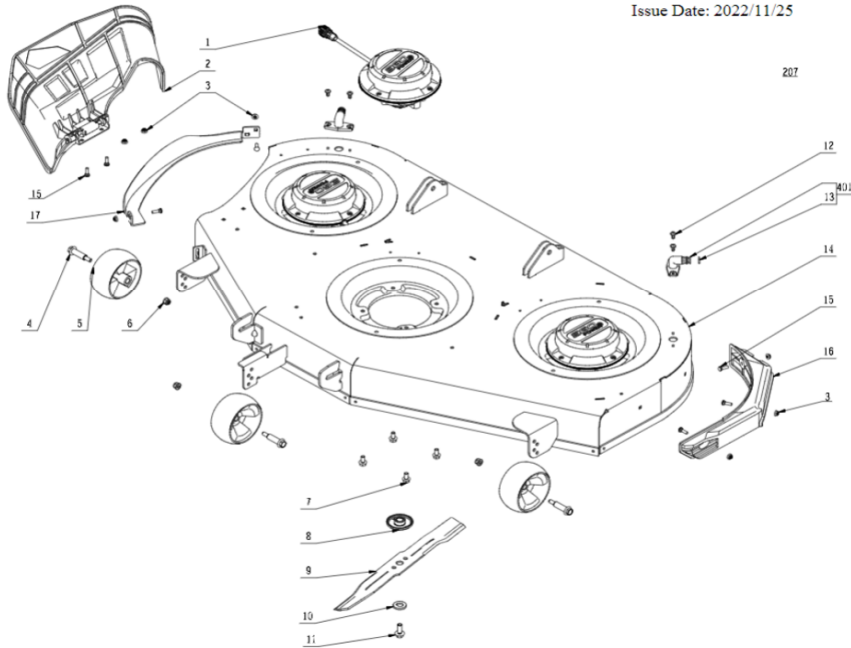

KES VAN DER SPEK
 VERBODEN TOEGANG
 VERBODEN TOEGANG

205-1	4860770001	Lamp Wire Harness	2
205-2	2831393001	Control Electric Assembly	1
205-3	4891966002	LED PCBA	1
205-4	5610021001	Tapping Screw	10
205-5	4891967002	LED PCBA	1
205-6	3900346002	Transparent Cap Assembly	1
205-7	3900344002	Transparent Guard Assembly	1
205-8	3900345002	Transparent Guard Assembly	1
205-9	3130877001	Front Frame	1
205-10	5610305002	Tapping Screw	4

Product Description: Zero Turn Riding Mower
 Model Number: ZT5200E-L
 Body Number: 2827245002S01
 Version: A
 Issue Date: 2022/11/25

206

206-1	2827480002	Switch Box Assembly	1
206-2	5630371001	Prevailing Torque Type Hexagon Lock Nut with Flange	4
206-3	3707284001	Pedal	1
206-4	5640354001	Flange Bolt-Large Series	2
206-5	3580060001	Rubber Sleeve	1
206-6	5620352002	Screw with Washer	3
206-7	3130932001	Seal Packing Case	1
206-8	5620377003	Hexagon Socket Screw	4

Kees van der Spek
 Kees van der Spek

Product Description: Zero Turn Riding Mower
 Model Number: ZT5200E-L
 Body Number: 2824284001S01
 Version: A
 Issue Date: 2022/11/25

207-1	2730350001	DC Motor	3
207-2	2824539001	Chute Deflector Assembly	1
207-3	5630244004	Nut	7
207-4	5640352001	Hexagon Flange Bolt	3
207-5	3131072001	Roller Wheel	3
207-6	5630371001	Prevailing Torque Type Hexagon Lock Nut with Flange	3
207-7	5640222001	Hexagon Flange Bolt	12
207-8	3580113001	Flange	3
207-9	3708357001	Blade	0
207-9	AB5200	Blade	3
207-9	AB5201	Blade	0
207-10	5650510001	Washer	3
207-11	5640226001	Flange Bolt	3
207-12	5610388001	Hexalobular Socket Thread Forming Screw	4
207-13	5690141001	O Ring	1
207-14	2824231001	Deck Unit	1
207-15	5640357001	Semicircular Head Square Neck Bolt	7
207-16	3133020001	Baffle Strip	1
207-17	3706747001	Baffle Strip	1
207-401	2823718002	Outlet Nozzle Assembly	2