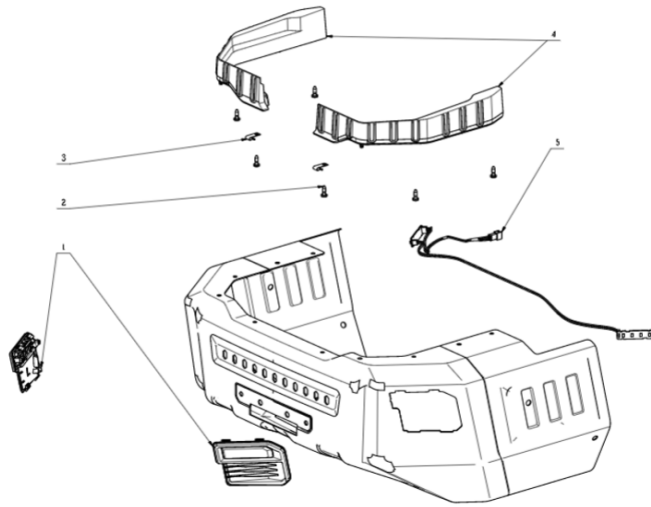

Product Description: Zero Turn Riding Mower
Model Number: ZT5200E-L
Body Number: 2827270002S01
Version: A
Issue Date: 2022/11/25

209

209-1	2827628001	L R Indicator Cover Set	1
209-2	5620377003	Hexagon Socket Screw	6
209-3	3707406001	Wire Holder	2
209-4	3900385001	Guard Assembly	1
209-5	2830770001	LED Electric Assembly	1