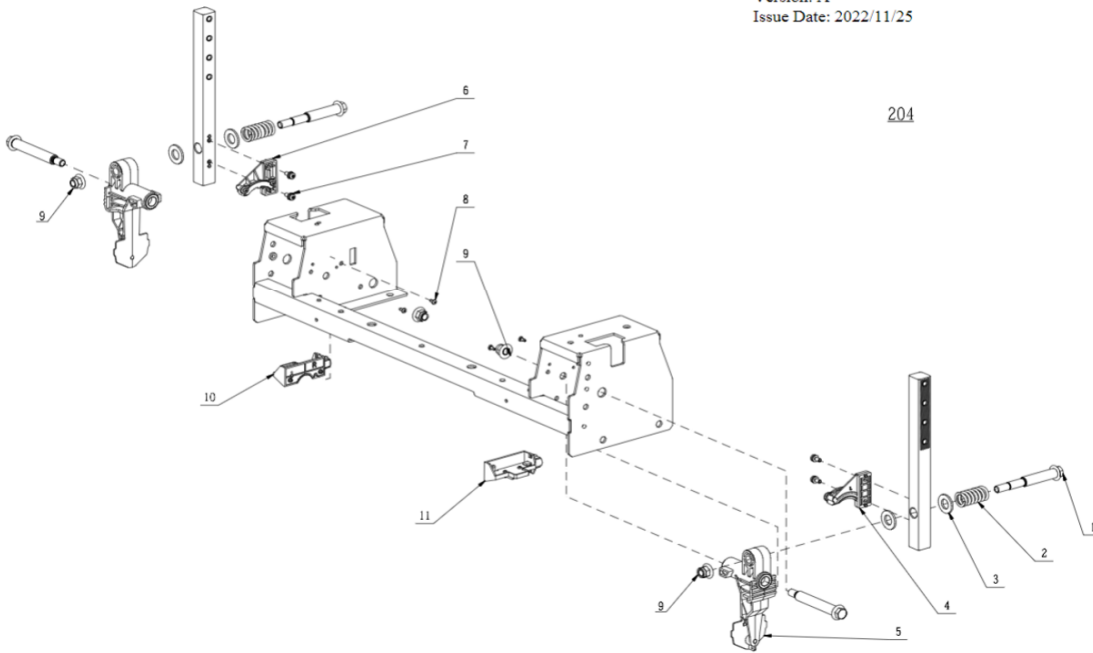

Product Description: Zero Turn Riding Mower
 Model Number: ZT5200E-L
 Body Number: 2827266001S01
 Version: A
 Issue Date: 2022/11/25

203

203-1	3707424001	Connecting Plate	1
203-2	5640361001	Hexagon Flange Head Thread Forming Screw	4
203-3	5640247002	Hexagon Head Bolt	8
203-4	2730318001	DC Motor	2
203-5	3553570001	Brake Disc	2
203-6	3521235001	Friction Block	2
203-7	3707277001	Scaleboard	1
203-8	5670552001	Parallel Pin	2
203-9	5640009003	Hexagon Head Bolt	4
203-10	3707423001	Connecting Plate	1
203-11	5630244004	Nut	4
203-401	2827439002	Gear Case Assembly	1
203-402	2827528002	Right Bracket Assembly	1
203-403	2827525002	Left Bracket Assembly	1

Kees van der Spek
 Technisch Tekenaar

Product Description: Zero Turn Riding Mower
 Model Number: ZT5200E-L
 Body Number: 2829451001S01
 Version: A
 Issue Date: 2022/11/25

204

204-1	5640351001	Hexagon Flange Head Screw with Shoulder	2
204-2	3660807001	Compression Spring	2
204-3	5650740001	Plain Washer	2
204-4	2827705002	Magnetic Holder Assembly	1
204-5	2827703001	Rotating Lever	2
204-6	2827704002	Magnetic Holder Assembly	1
204-7	5620352002	Screw with Washer	4
204-8	5610021001	Tapping Screw	4
204-9	5630267001	Nut	4
204-10	2827259001	Right Hall PCB Box	1
204-11	2827260001	Left Hall PCB Box	1