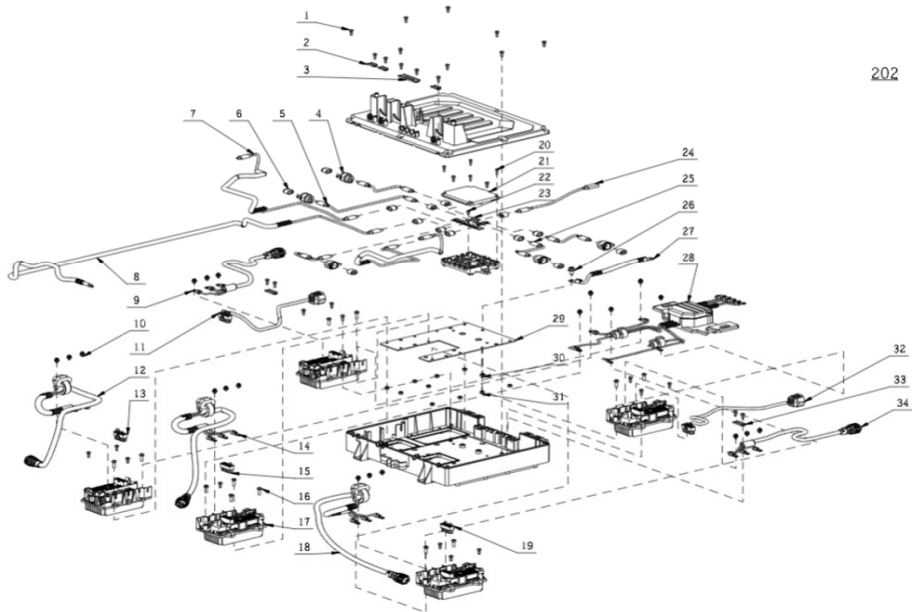

Kees van der Spek
 Technisch Tekenaar

Product Description: Zero Turn Riding Mower
 Model Number: ZT5200E-L
 Body Number: 2829387001S01
 Version: A
 Issue Date: 2022/10/18

202

Page 1 of 1

202-1	5620377003	Hexagon Socket Screw	32
202-2	3700367001	Cord Anchorage	3
202-3	3708930001	Cord Anchorage	1
202-4	3131055001	Wire Holder	5
202-5	4860792003	Type-C Male-male Wire	1
202-6	3580076001	Rubber Sleeve	5
202-7	4860797002	Type-C Male-male Wire	1
202-8	4860797001	Type-C Male-male Wire	1
202-9	4861056001	Motor Wire Harness	1
202-10	5620618001	Screw with Washer	20
202-11	4860788001	Wire Harness	1
202-12	4861140001	Motor Wire Harness	1
202-13	4860786001	Motor Wiring Harness	1
202-14	4861140002	Motor Wire Harness	1
202-15	4861006001	Motor Wiring Harness	1
202-16	5620051009	Screw	12
202-17	2829376001	Control Electric Assembly	5
202-18	4861140003	Motor Wire Harness	1
202-19	4860785001	Motor Wiring Harness	1
202-20	5610305002	Tapping Screw	1
202-21	3900369002	PCB Box	1
202-22	5610021001	Tapping Screw	1
202-23	4891968001	Connecting PCBA	1
202-24	4860791003	Type-C Male-female Wire	1
202-25	4860792004	Type-C Male-male Wire	1
202-26	5640373001	Hex Serrated Flange Screw	1
202-27	4860768002	Host Power Wire Harness	1
202-28	2829642001	Magnet Ring Assembly	1
202-29	3707400001	Base Plate	1
202-30	5630015001	Prevailing Torque Hexagon Nut	1
202-31	5630006003	Prevailing Torque Hexagon Nut	10
202-32	4860789001	Wire Harness	1
202-33	3707407001	Cord Anchorage	2
202-34	4861056002	Motor Wire Harness	1