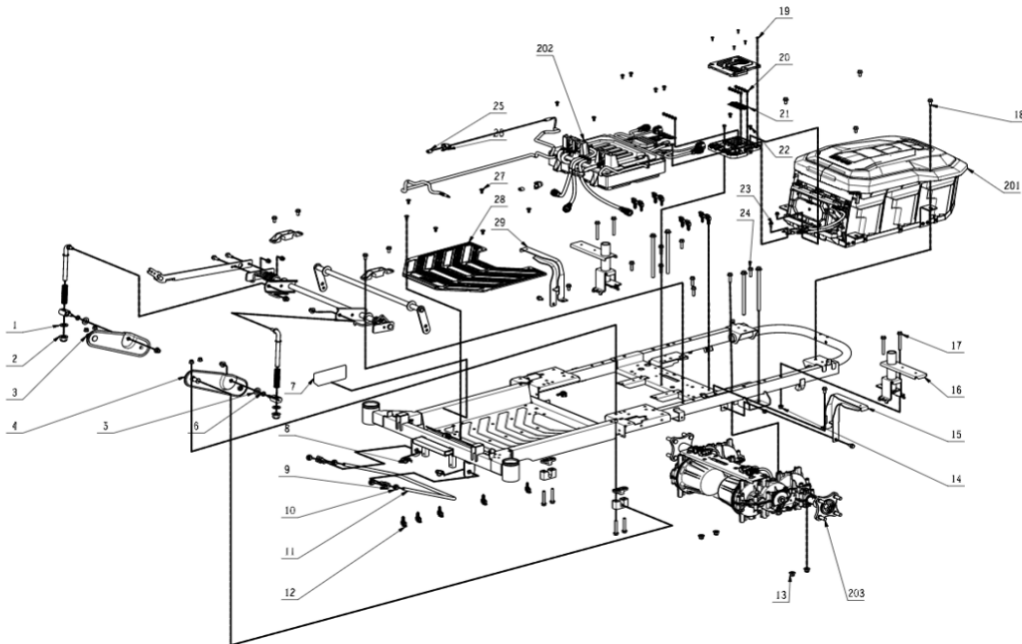

ZT5200E-L Riding Mower

Product Description: Zero Turn Riding Mower
Model Number: ZT5200E-L
Body Number: 282940001S01
Version: A
Issue Date: 2022/11/25