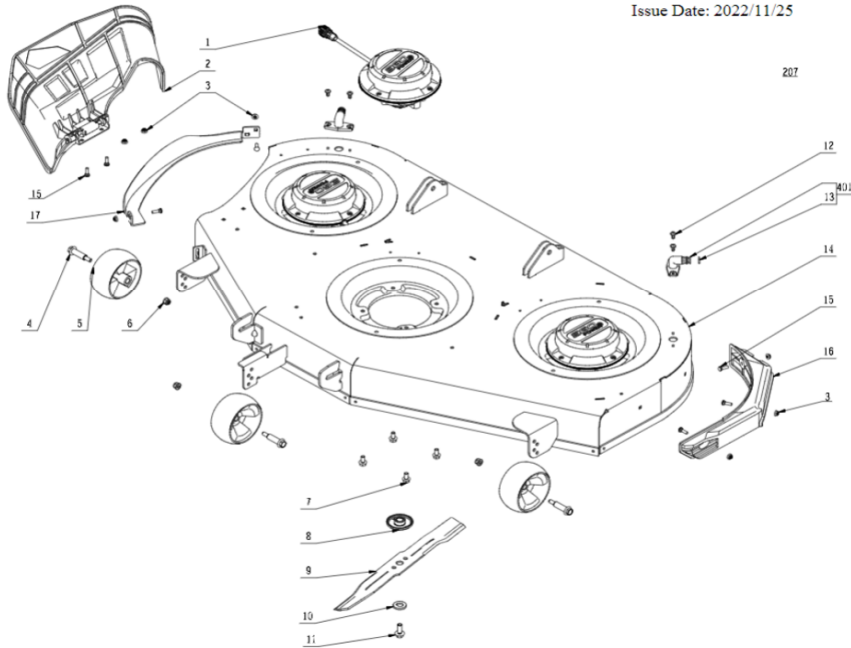

Product Description: Zero Turn Riding Mower
Model Number: ZT5200E-L
Body Number: 2827245002S01
Version: A
Issue Date: 2022/11/25

206

206-1	2827480002	Switch Box Assembly	1
206-2	5630371001	Prevailing Torque Type Hexagon Lock Nut with Flange	4
206-3	3707284001	Pedal	1
206-4	5640354001	Flange Bolt-Large Series	2
206-5	3580060001	Rubber Sleeve	1
206-6	5620352002	Screw with Washer	3
206-7	3130932001	Seal Packing Case	1
206-8	5620377003	Hexagon Socket Screw	4

KEES VAN DER SPEK
TECHNISCHE DIENT

Product Description: Zero Turn Riding Mower
 Model Number: ZT5200E-L
 Body Number: 2824284001S01
 Version: A
 Issue Date: 2022/11/25

207-1	2730350001	DC Motor	3
207-2	2824539001	Chute Deflector Assembly	1
207-3	5630244004	Nut	7
207-4	5640352001	Hexagon Flange Bolt	3
207-5	3131072001	Roller Wheel	3
207-6	5630371001	Prevailing Torque Type Hexagon Lock Nut with Flange	3
207-7	5640222001	Hexagon Flange Bolt	12
207-8	3580113001	Flange	3
207-9	3708357001	Blade	0
207-9	AB5200	Blade	3
207-9	AB5201	Blade	0
207-10	5650510001	Washer	3
207-11	5640226001	Flange Bolt	3
207-12	5610388001	Hexalobular Socket Thread Forming Screw	4
207-13	5690141001	O Ring	1
207-14	2824231001	Deck Unit	1
207-15	5640357001	Semicircular Head Square Neck Bolt	7
207-16	3133020001	Baffle Strip	1
207-17	3706747001	Baffle Strip	1
207-401	2823718002	Outlet Nozzle Assembly	2