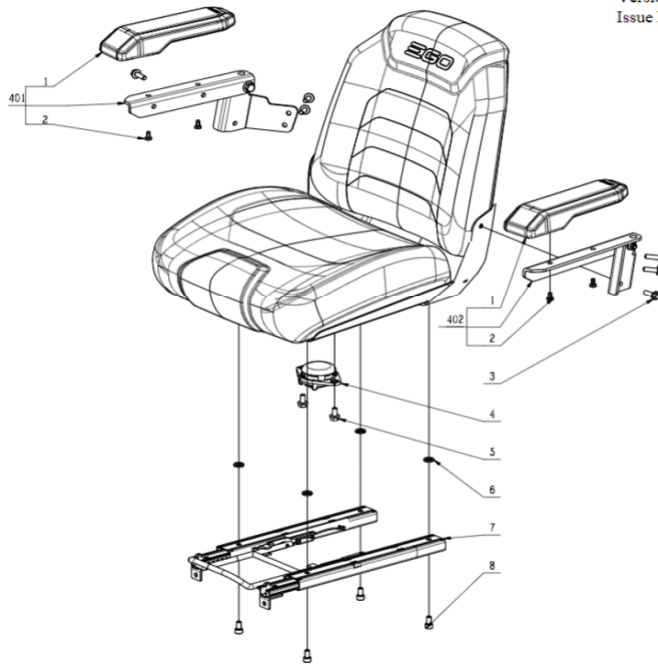

KEES VAN DER SPEK
TUINMACHINES ★ STOLWIJK

Product Description: Zero Turn Riding Mower
 Model Number: ZT5200E-L
 Body Number: 2827431003S01
 Version: A
 Issue Date: 2022/11/25

210

210-1	2827438001	LCD Assembly	1
210-2	3130995001	Control Panel	1
210-3	4870762001	Push Switch	1
210-4	4870764001	Push Switch	1
210-5	3660812001	Torsion Spring	1
210-6	3322835001	Phone Box Cover	1
210-7	3131078001	Phone Box	1
210-8	2830779001	Switch Electric Assembly	1
210-9	4860791002	Type-C Male-female Wire	1
210-10	3131055001	Wire Holder	2
210-11	3580076001	Rubber Sleeve	2
210-12	4860782001	Wiring Harness	1
210-13	5620377003	Hexagon Socket Screw	19
210-14	3122798001	Cord Anchorage	3
210-15	5610305002	Tapping Screw	3
210-16	2830790001	LED Electric Assembly	1
210-17	3131077001	LED Holder	1
210-18	3131076001	LED Cover	1
210-19	3130996001	Control Box Base	1
210-20	2244800001	Nameplate	1
210-21	3130904002	Right Cover	1
210-22	5620377003	Hexagon Socket Screw	3
210-23	2244807002	Brand Label	1
210-24	3131105001	Right Cover Plate	1
210-25	4860777001	Wiring Harness	1
210-26	3700367001	Cord Anchorage	4
210-27	5610021001	Tapping Screw	4
210-28	2244798002	Brand Label	1
210-401	2827437001	Control Box Assembly	1

Product Description: Zero Turn Riding Mower
 Model Number: ZT5200E-L
 Body Number: 2827269001S01
 Version: A
 Issue Date: 2022/11/25

211

211-1	3402283001	Armrest	1
211-2	5610388001	Hexalobular Socket Thread Forming Screw	2
211-3	5640354001	Flange Bolt-Large Series	6
211-4	4870579001	Switch Assembly	1
211-5	5640222001	Hexagon Flange Bolt	2
211-6	3550110002	Washer	4
211-7	2827473001	Guide Rail Assembly	1
211-8	5620021004	Hexagon Socket Screw	4
211-401	2827759001	Right Armrest Assembly	1
211-402	2827760001	Left Armrest Assembly	1