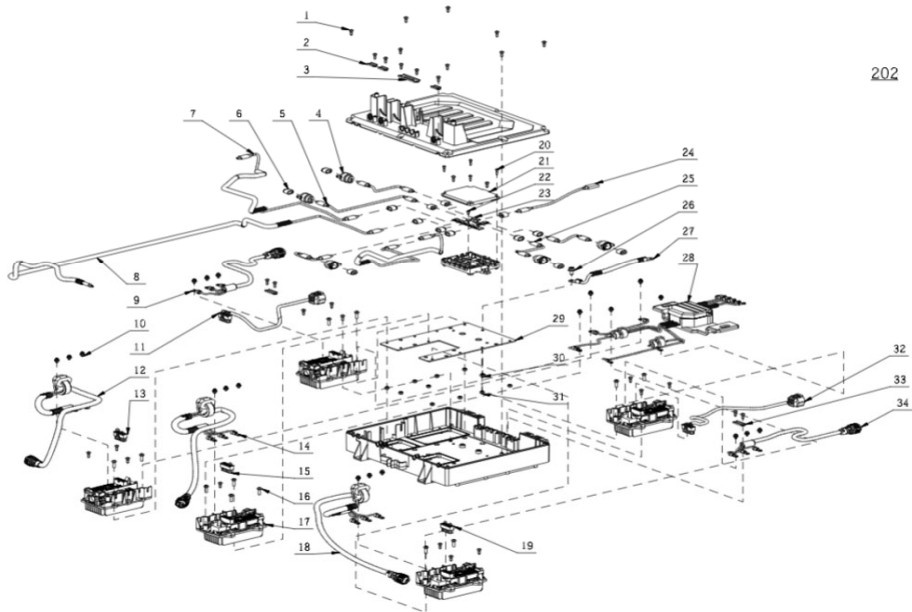

KES VAN DER SPEK
 TECHNISCHE DIENT

Product Description: Zero Turn Riding Mower
 Model Number: ZT5200E-L
 Body Number: 2829387001S01
 Version: A
 Issue Date: 2022/10/18

202

Page 1 of 1

202-1	5620377003	Hexagon Socket Screw	32
202-2	3700367001	Cord Anchorage	3
202-3	3708930001	Cord Anchorage	1
202-4	3131055001	Wire Holder	5
202-5	4860792003	Type-C Male-male Wire	1
202-6	3580076001	Rubber Sleeve	5
202-7	4860797002	Type-C Male-male Wire	1
202-8	4860797001	Type-C Male-male Wire	1
202-9	4861056001	Motor Wire Harness	1
202-10	5620618001	Screw with Washer	20
202-11	4860788001	Wire Harness	1
202-12	4861140001	Motor Wire Harness	1
202-13	4860786001	Motor Wiring Harness	1
202-14	4861140002	Motor Wire Harness	1
202-15	4861006001	Motor Wiring Harness	1
202-16	5620051009	Screw	12
202-17	2829376001	Control Electric Assembly	5
202-18	4861140003	Motor Wire Harness	1
202-19	4860785001	Motor Wiring Harness	1
202-20	5610305002	Tapping Screw	1
202-21	3900369002	PCB Box	1
202-22	5610021001	Tapping Screw	1
202-23	4891968001	Connecting PCBA	1
202-24	4860791003	Type-C Male-female Wire	1
202-25	4860792004	Type-C Male-male Wire	1
202-26	5640373001	Hex Serrated Flange Screw	1
202-27	4860768002	Host Power Wire Harness	1
202-28	2829642001	Magnet Ring Assembly	1
202-29	3707400001	Base Plate	1
202-30	5630015001	Prevailing Torque Hexagon Nut	1
202-31	5630006003	Prevailing Torque Hexagon Nut	10
202-32	4860789001	Wire Harness	1
202-33	3707407001	Cord Anchorage	2
202-34	4861056002	Motor Wire Harness	1