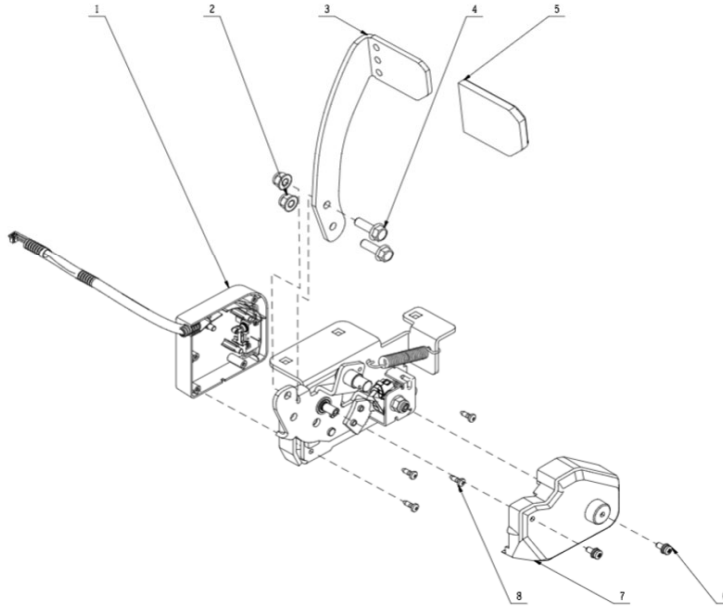

KES VAN DER SPEK
 VERMAAKERS
 NEDERLAND

205-1	4860770001	Lamp Wire Harness	2
205-2	2831393001	Control Electric Assembly	1
205-3	4891966002	LED PCBA	1
205-4	5610021001	Tapping Screw	10
205-5	4891967002	LED PCBA	1
205-6	3900346002	Transparent Cap Assembly	1
205-7	3900344002	Transparent Guard Assembly	1
205-8	3900345002	Transparent Guard Assembly	1
205-9	3130877001	Front Frame	1
205-10	5610305002	Tapping Screw	4

Product Description: Zero Turn Riding Mower
Model Number: ZT5200E-L
Body Number: 2827245002S01
Version: A
Issue Date: 2022/11/25

206

206-1	2827480002	Switch Box Assembly	1
206-2	5630371001	Prevailing Torque Type Hexagon Lock Nut with Flange	4
206-3	3707284001	Pedal	1
206-4	5640354001	Flange Bolt-Large Series	2
206-5	3580060001	Rubber Sleeve	1
206-6	5620352002	Screw with Washer	3
206-7	3130932001	Seal Packing Case	1
206-8	5620377003	Hexagon Socket Screw	4

KEES VAN DER SPEK
TECHNISCHE DIENT

Product Description: Zero Turn Riding Mower
 Model Number: ZT5200E-L
 Body Number: 2824284001S01
 Version: A
 Issue Date: 2022/11/25

207-1	2730350001	DC Motor	3
207-2	2824539001	Chute Deflector Assembly	1
207-3	5630244004	Nut	7
207-4	5640352001	Hexagon Flange Bolt	3
207-5	3131072001	Roller Wheel	3
207-6	5630371001	Prevailing Torque Type Hexagon Lock Nut with Flange	3
207-7	5640222001	Hexagon Flange Bolt	12
207-8	3580113001	Flange	3
207-9	3708357001	Blade	0
207-9	AB5200	Blade	3
207-9	AB5201	Blade	0
207-10	5650510001	Washer	3
207-11	5640226001	Flange Bolt	3
207-12	5610388001	Hexalobular Socket Thread Forming Screw	4
207-13	5690141001	O Ring	1
207-14	2824231001	Deck Unit	1
207-15	5640357001	Semicircular Head Square Neck Bolt	7
207-16	3133020001	Baffle Strip	1
207-17	3706747001	Baffle Strip	1
207-401	2823718002	Outlet Nozzle Assembly	2