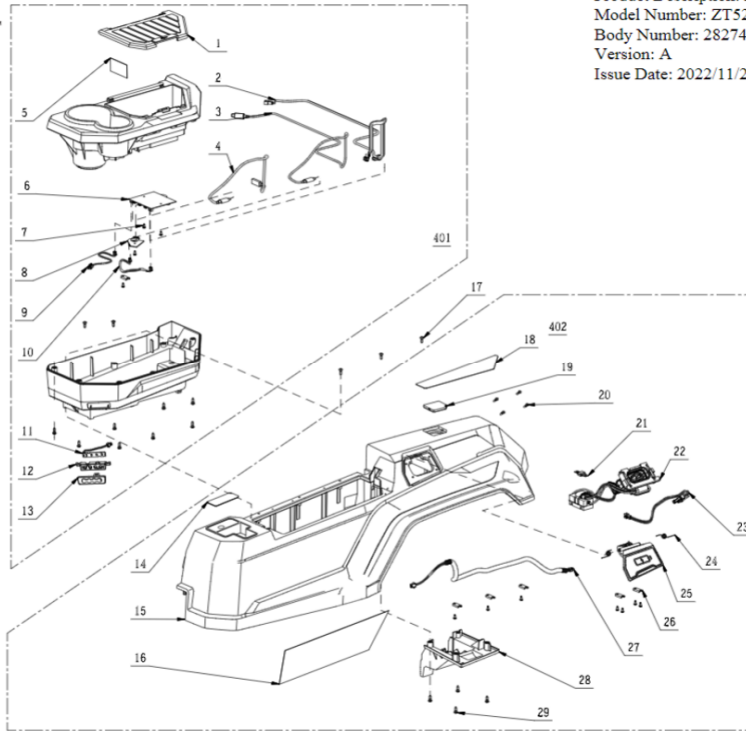

Product Description: Zero Turn Riding Mower
Model Number: ZT5200E-L
Body Number: 2827406003S01
Version: A
Issue Date: 2022/11/25

208-1	3403155001	Storage Box Overturn	1
208-2	4860775001	Wiring Harness	1
208-3	4860792001	Type-C Male-male Wire	1
208-4	4860791001	Type-C Male-female Wire	1
208-5	2244808004	Nameplate	1
208-6	4891973002	USB PCBA	1
208-7	5610021001	Tapping Screw	4
208-8	4891964001	USB PCBA	1
208-9	4860773001	Wiring Harness	1
208-10	4860774001	USB Cable	1
208-11	2830790001	LED Electric Assembly	1
208-12	3131122001	LED Holder	1
208-13	3131076001	LED Cover	1
208-14	2244800002	Brand Label	1
208-15	3130900002	Left Cover	1
208-16	2244798001	Brand Label	1
208-17	5620377003	Hexagon Socket Screw	11
208-18	2244807001	Brand Label	1
208-19	3131104001	Left Cover Plate	1
208-20	5610305002	Tapping Screw	4
208-21	4970354001	Fuse	1
208-22	4860796001	Charging Harness Assembly	1
208-23	4870766001	Switch Assembly	1
208-24	3660810001	Torsion Spring	2
208-25	3131010001	Charging Port Cover	1
208-26	3700367001	Cord Anchorage	1
208-27	4860771001	Wiring Harness	1
208-28	3131007001	Lower Housing	1
208-29	5620377003	Hexagon Socket Screw	11
208-401	2827407003	Storage Box Assembly	1
208-402	2827462003	Left Cover Set	1

Kees van der Spek
Technisch Support