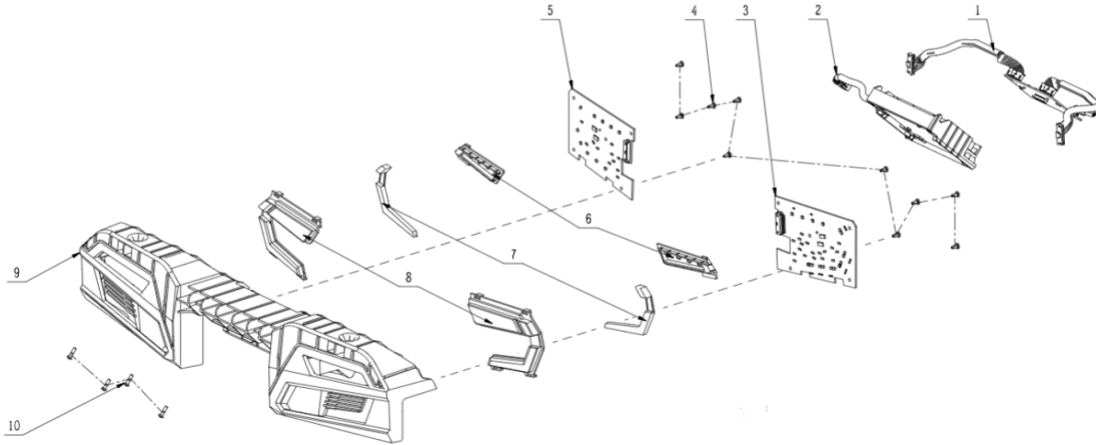

Kees van der Spek
 Technisch Tekenaar

Product Description: Zero Turn Riding Mower
 Model Number: ZT5200E-L
 Body Number: 2829451001S01
 Version: A
 Issue Date: 2022/11/25

204

204-1	5640351001	Hexagon Flange Head Screw with Shoulder	2
204-2	3660807001	Compression Spring	2
204-3	5650740001	Plain Washer	2
204-4	2827705002	Magnetic Holder Assembly	1
204-5	2827703001	Rotating Lever	2
204-6	2827704002	Magnetic Holder Assembly	1
204-7	5620352002	Screw with Washer	4
204-8	5610021001	Tapping Screw	4
204-9	5630267001	Nut	4
204-10	2827259001	Right Hall PCB Box	1
204-11	2827260001	Left Hall PCB Box	1

KES VAN DER SPEK
 VERMAAKERS
 NEDERLAND

205-1	4860770001	Lamp Wire Harness	2
205-2	2831393001	Control Electric Assembly	1
205-3	4891966002	LED PCBA	1
205-4	5610021001	Tapping Screw	10
205-5	4891967002	LED PCBA	1
205-6	3900346002	Transparent Cap Assembly	1
205-7	3900344002	Transparent Guard Assembly	1
205-8	3900345002	Transparent Guard Assembly	1
205-9	3130877001	Front Frame	1
205-10	5610305002	Tapping Screw	4

KEES VAN DER SPEK
TECHNISCHE DIENT

Product Description: Zero Turn Riding Mower
 Model Number: ZT5200E-L
 Body Number: 2824284001S01
 Version: A
 Issue Date: 2022/11/25

207-1	2730350001	DC Motor	3
207-2	2824539001	Chute Deflector Assembly	1
207-3	5630244004	Nut	7
207-4	5640352001	Hexagon Flange Bolt	3
207-5	3131072001	Roller Wheel	3
207-6	5630371001	Prevailing Torque Type Hexagon Lock Nut with Flange	3
207-7	5640222001	Hexagon Flange Bolt	12
207-8	3580113001	Flange	3
207-9	3708357001	Blade	0
207-9	AB5200	Blade	3
207-9	AB5201	Blade	0
207-10	5650510001	Washer	3
207-11	5640226001	Flange Bolt	3
207-12	5610388001	Hexalobular Socket Thread Forming Screw	4
207-13	5690141001	O Ring	1
207-14	2824231001	Deck Unit	1
207-15	5640357001	Semicircular Head Square Neck Bolt	7
207-16	3133020001	Baffle Strip	1
207-17	3706747001	Baffle Strip	1
207-401	2823718002	Outlet Nozzle Assembly	2