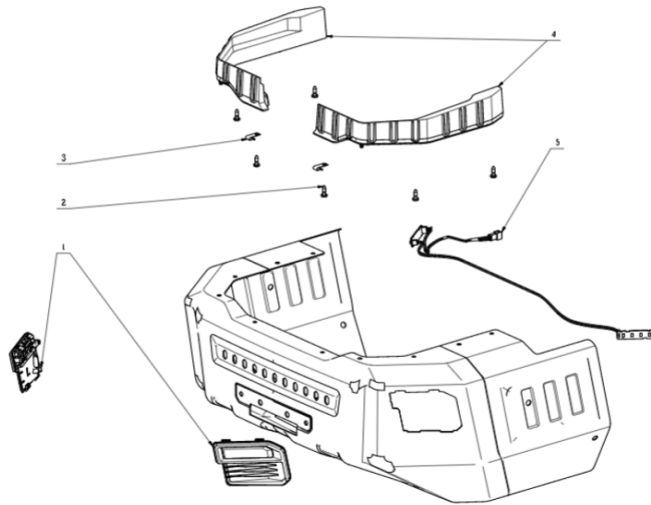

Product Description: Zero Turn Riding Mower
 Model Number: ZT5200E-L
 Body Number: 2827406003S01
 Version: A
 Issue Date: 2022/11/25

208-1	3403155001	Storage Box Overturn	1
208-2	4860775001	Wiring Harness	1
208-3	4860792001	Type-C Male-male Wire	1
208-4	4860791001	Type-C Male-female Wire	1
208-5	2244808004	Nameplate	1
208-6	4891973002	USB PCBA	1
208-7	5610021001	Tapping Screw	4
208-8	4891964001	USB PCBA	1
208-9	4860773001	Wiring Harness	1
208-10	4860774001	USB Cable	1
208-11	2830790001	LED Electric Assembly	1
208-12	3131122001	LED Holder	1
208-13	3131076001	LED Cover	1
208-14	2244800002	Brand Label	1
208-15	3130900002	Left Cover	1
208-16	2244798001	Brand Label	1
208-17	5620377003	Hexagon Socket Screw	11
208-18	2244807001	Brand Label	1
208-19	3131104001	Left Cover Plate	1
208-20	5610305002	Tapping Screw	4
208-21	4970354001	Fuse	1
208-22	4860796001	Charging Harness Assembly	1
208-23	4870766001	Switch Assembly	1
208-24	3660810001	Torsion Spring	2
208-25	3131010001	Charging Port Cover	1
208-26	3700367001	Cord Anchorage	1
208-27	4860771001	Wiring Harness	1
208-28	3131007001	Lower Housing	1
208-29	5620377003	Hexagon Socket Screw	11
208-401	2827407003	Storage Box Assembly	1
208-402	2827462003	Left Cover Set	1

Kees van der Spek
 Technisch Support

Product Description: Zero Turn Riding Mower
Model Number: ZT5200E-L
Body Number: 2827270002S01
Version: A
Issue Date: 2022/11/25

209

209-1	2827628001	L R Indicator Cover Set	1
209-2	5620377003	Hexagon Socket Screw	6
209-3	3707406001	Wire Holder	2
209-4	3900385001	Guard Assembly	1
209-5	2830770001	LED Electric Assembly	1