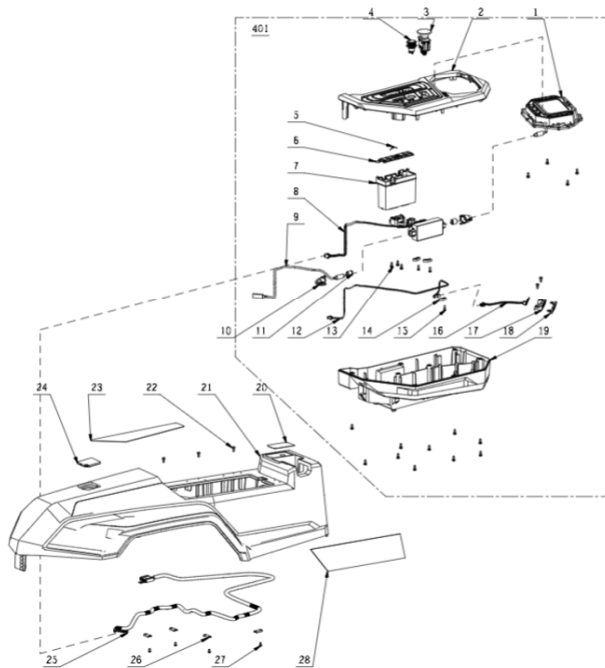

Kees van der Spek
 Technisch Support

Product Description: Zero Turn Riding Mower
Model Number: ZT5200E-L
Body Number: 2827270002S01
Version: A
Issue Date: 2022/11/25

209

209-1	2827628001	L R Indicator Cover Set	1
209-2	5620377003	Hexagon Socket Screw	6
209-3	3707406001	Wire Holder	2
209-4	3900385001	Guard Assembly	1
209-5	2830770001	LED Electric Assembly	1

KEES VAN DER SPEK
TUINMACHINES ★ STOLWIJK

Product Description: Zero Turn Riding Mower
 Model Number: ZT5200E-L
 Body Number: 2827431003S01
 Version: A
 Issue Date: 2022/11/25

210

210-1	2827438001	LCD Assembly	1
210-2	3130995001	Control Panel	1
210-3	4870762001	Push Switch	1
210-4	4870764001	Push Switch	1
210-5	3660812001	Torsion Spring	1
210-6	3322835001	Phone Box Cover	1
210-7	3131078001	Phone Box	1
210-8	2830779001	Switch Electric Assembly	1
210-9	4860791002	Type-C Male-female Wire	1
210-10	3131055001	Wire Holder	2
210-11	3580076001	Rubber Sleeve	2
210-12	4860782001	Wiring Harness	1
210-13	5620377003	Hexagon Socket Screw	19
210-14	3122798001	Cord Anchorage	3
210-15	5610305002	Tapping Screw	3
210-16	2830790001	LED Electric Assembly	1
210-17	3131077001	LED Holder	1
210-18	3131076001	LED Cover	1
210-19	3130996001	Control Box Base	1
210-20	2244800001	Nameplate	1
210-21	3130904002	Right Cover	1
210-22	5620377003	Hexagon Socket Screw	3
210-23	2244807002	Brand Label	1
210-24	3131105001	Right Cover Plate	1
210-25	4860777001	Wiring Harness	1
210-26	3700367001	Cord Anchorage	4
210-27	5610021001	Tapping Screw	4
210-28	2244798002	Brand Label	1
210-401	2827437001	Control Box Assembly	1