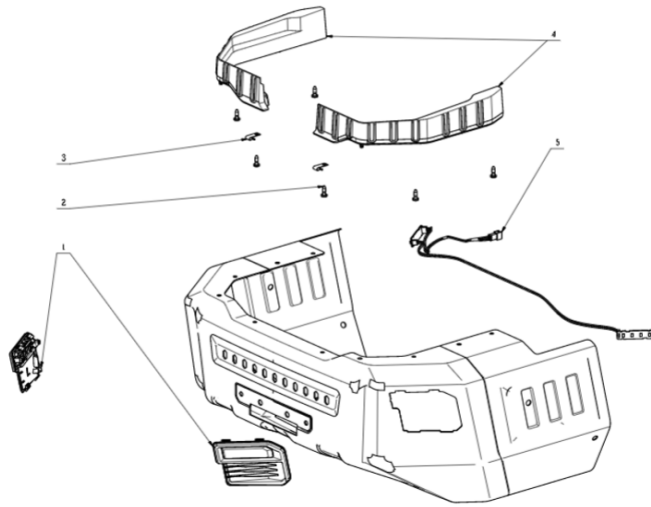

Product Description: Zero Turn Riding Mower
Model Number: ZT5200E-L
Body Number: 2827270002S01
Version: A
Issue Date: 2022/11/25

209

209-1	2827628001	L R Indicator Cover Set	1
209-2	5620377003	Hexagon Socket Screw	6
209-3	3707406001	Wire Holder	2
209-4	3900385001	Guard Assembly	1
209-5	2830770001	LED Electric Assembly	1

KEES VAN DER SPEK
TUINMACHINES ★ STOLWIJK