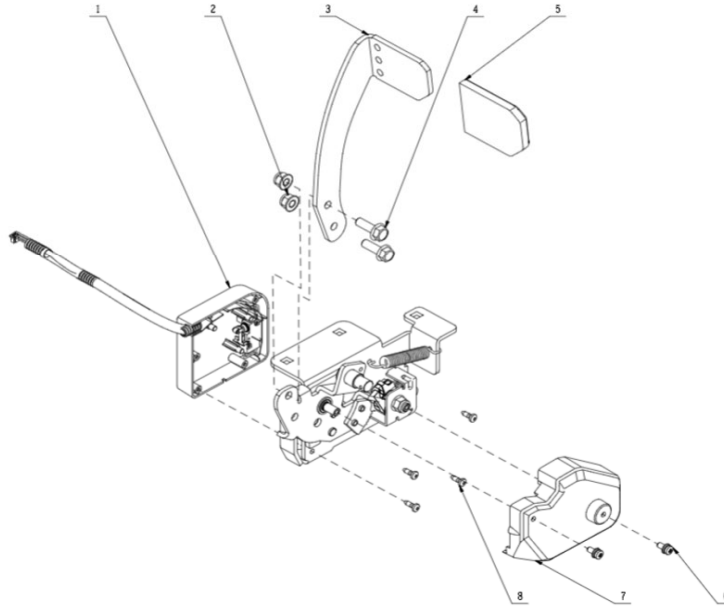

KES VAN DER SPEK
 VERBODEN TOEGANG
 VERBODEN TOEGANG

205-1	4860770001	Lamp Wire Harness	2
205-2	2831393001	Control Electric Assembly	1
205-3	4891966002	LED PCBA	1
205-4	5610021001	Tapping Screw	10
205-5	4891967002	LED PCBA	1
205-6	3900346002	Transparent Cap Assembly	1
205-7	3900344002	Transparent Guard Assembly	1
205-8	3900345002	Transparent Guard Assembly	1
205-9	3130877001	Front Frame	1
205-10	5610305002	Tapping Screw	4

Product Description: Zero Turn Riding Mower
Model Number: ZT5200E-L
Body Number: 2827245002S01
Version: A
Issue Date: 2022/11/25

206

206-1	2827480002	Switch Box Assembly	1
206-2	5630371001	Prevailing Torque Type Hexagon Lock Nut with Flange	4
206-3	3707284001	Pedal	1
206-4	5640354001	Flange Bolt-Large Series	2
206-5	3580060001	Rubber Sleeve	1
206-6	5620352002	Screw with Washer	3
206-7	3130932001	Seal Packing Case	1
206-8	5620377003	Hexagon Socket Screw	4

KEES VAN DER SPEK
TECHNISCHE DIENT

Product Description: Zero Turn Riding Mower
 Model Number: ZT5200E-L
 Body Number: 2824284001S01
 Version: A
 Issue Date: 2022/11/25

207-1	2730350001	DC Motor	3
207-2	2824539001	Chute Deflector Assembly	1
207-3	5630244004	Nut	7
207-4	5640352001	Hexagon Flange Bolt	3
207-5	3131072001	Roller Wheel	3
207-6	5630371001	Prevailing Torque Type Hexagon Lock Nut with Flange	3
207-7	5640222001	Hexagon Flange Bolt	12
207-8	3580113001	Flange	3
207-9	3708357001	Blade	0
207-9	AB5200	Blade	3
207-9	AB5201	Blade	0
207-10	5650510001	Washer	3
207-11	5640226001	Flange Bolt	3
207-12	5610388001	Hexalobular Socket Thread Forming Screw	4
207-13	5690141001	O Ring	1
207-14	2824231001	Deck Unit	1
207-15	5640357001	Semicircular Head Square Neck Bolt	7
207-16	3133020001	Baffle Strip	1
207-17	3706747001	Baffle Strip	1
207-401	2823718002	Outlet Nozzle Assembly	2