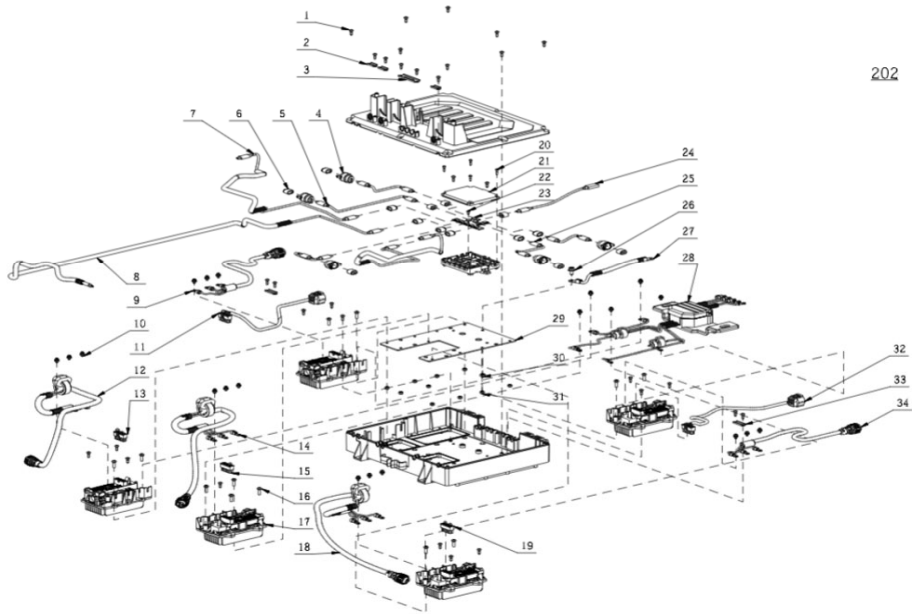

Kees van der Spek
 Technisch tekenaar

Product Description: Zero Turn Riding Mower
 Model Number: ZT5200E-L
 Body Number: 2829387001S01
 Version: A
 Issue Date: 2022/10/18

202

Page 1 of 1

202-1	5620377003	Hexagon Socket Screw	32
202-2	3700367001	Cord Anchorage	3
202-3	3708930001	Cord Anchorage	1
202-4	3131055001	Wire Holder	5
202-5	4860792003	Type-C Male-male Wire	1
202-6	3580076001	Rubber Sleeve	5
202-7	4860797002	Type-C Male-male Wire	1
202-8	4860797001	Type-C Male-male Wire	1
202-9	4861056001	Motor Wire Harness	1
202-10	5620618001	Screw with Washer	20
202-11	4860788001	Wire Harness	1
202-12	4861140001	Motor Wire Harness	1
202-13	4860786001	Motor Wiring Harness	1
202-14	4861140002	Motor Wire Harness	1
202-15	4861006001	Motor Wiring Harness	1
202-16	5620051009	Screw	12
202-17	2829376001	Control Electric Assembly	5
202-18	4861140003	Motor Wire Harness	1
202-19	4860785001	Motor Wiring Harness	1
202-20	5610305002	Tapping Screw	1
202-21	3900369002	PCB Box	1
202-22	5610021001	Tapping Screw	1
202-23	4891968001	Connecting PCBA	1
202-24	4860791003	Type-C Male-female Wire	1
202-25	4860792004	Type-C Male-male Wire	1
202-26	5640373001	Hex Serrated Flange Screw	1
202-27	4860768002	Host Power Wire Harness	1
202-28	2829642001	Magnet Ring Assembly	1
202-29	3707400001	Base Plate	1
202-30	5630015001	Prevailing Torque Hexagon Nut	1
202-31	5630006003	Prevailing Torque Hexagon Nut	10
202-32	4860789001	Wire Harness	1
202-33	3707407001	Cord Anchorage	2
202-34	4861056002	Motor Wire Harness	1