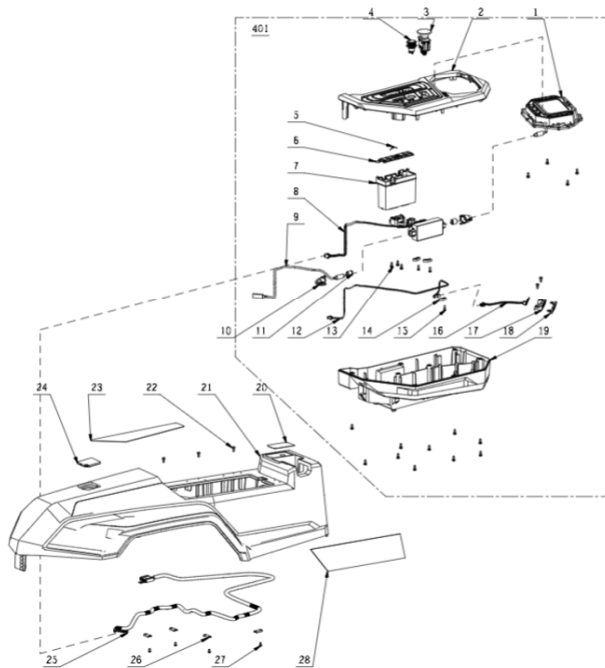

Product Description: Zero Turn Riding Mower
Model Number: ZT5200E-L
Body Number: 2827270002S01
Version: A
Issue Date: 2022/11/25

209

209-1	2827628001	L R Indicator Cover Set	1
209-2	5620377003	Hexagon Socket Screw	6
209-3	3707406001	Wire Holder	2
209-4	3900385001	Guard Assembly	1
209-5	2830770001	LED Electric Assembly	1

KEES VAN DER SPEK
TUINMACHINES ★ STOLWIJK

Product Description: Zero Turn Riding Mower
 Model Number: ZT5200E-L
 Body Number: 2827431003S01
 Version: A
 Issue Date: 2022/11/25

210

210-1	2827438001	LCD Assembly	1
210-2	3130995001	Control Panel	1
210-3	4870762001	Push Switch	1
210-4	4870764001	Push Switch	1
210-5	3660812001	Torsion Spring	1
210-6	3322835001	Phone Box Cover	1
210-7	3131078001	Phone Box	1
210-8	2830779001	Switch Electric Assembly	1
210-9	4860791002	Type-C Male-female Wire	1
210-10	3131055001	Wire Holder	2
210-11	3580076001	Rubber Sleeve	2
210-12	4860782001	Wiring Harness	1
210-13	5620377003	Hexagon Socket Screw	19
210-14	3122798001	Cord Anchorage	3
210-15	5610305002	Tapping Screw	3
210-16	2830790001	LED Electric Assembly	1
210-17	3131077001	LED Holder	1
210-18	3131076001	LED Cover	1
210-19	3130996001	Control Box Base	1
210-20	2244800001	Nameplate	1
210-21	3130904002	Right Cover	1
210-22	5620377003	Hexagon Socket Screw	3
210-23	2244807002	Brand Label	1
210-24	3131105001	Right Cover Plate	1
210-25	4860777001	Wiring Harness	1
210-26	3700367001	Cord Anchorage	4
210-27	5610021001	Tapping Screw	4
210-28	2244798002	Brand Label	1
210-401	2827437001	Control Box Assembly	1