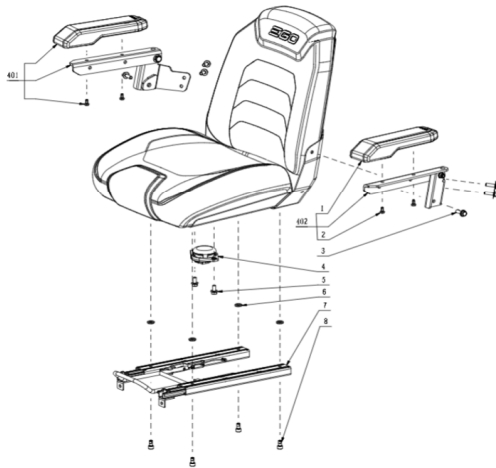

Product Description: Zero Turn Riding Mower
Model Number: ZT4200E-S
Body Number: 1000031001_S
Version: A
Issue Date: 2022/11/25

211