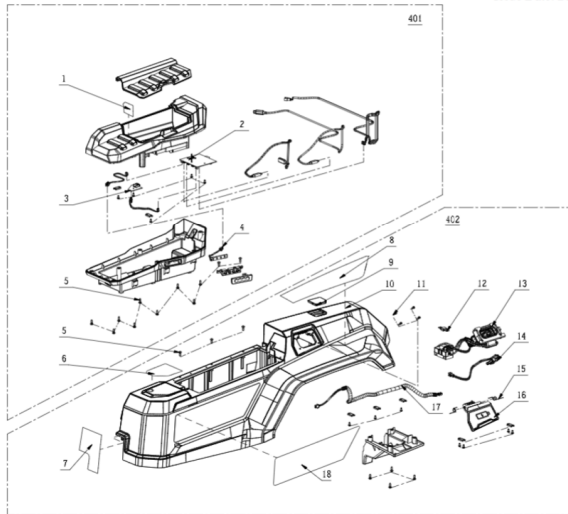

Product Description: Zero Turn Riding Mower
Model Number: ZT4200E-S
Body Number: 2829174001S01
Version: A
Issue Date: 2022/11/25

208

208-1	2245883001	Nameplate			1
208-2	4891973002	USB PCBA	USB Versorgungsplatine		1
208-3	4891964001	USB PCBA	Blatine USB A		1
208-4	2830790001	LED Electric Assembly	LED Lichtleiste		1
208-5	5620377003	Hexagon Socket Screw	Sechskantschraube		18
208-6	2245881001	Brand Label			1
208-7	2240166003	Brand Label			1
208-8	2245884001	Brand Label			1
208-9	3131104001	Left Cover Plate	Abdeckkappe links		1
208-10	3130901002	Left Cover			1
208-11	5610305002	Tapping Screw	TX Schraube		4
208-12	4970354001	Fuse	Sicherung 80A		1
208-13	4860796001	Charging Harness Assembly	Ladebuchse Komplett		1
208-14	4870766001	Switch Assembly	Taster mit Kabel		1
208-15	3660810001	Torsion Spring	Drehfeder		2
208-16	3131010001	Charging Port Cover	Ladebuchsenklappe		1
208-17	4860771001	Wiring Harness	Kabel für Rücklichter		1
208-18	2244798001	Brand Label			1
208-401	2829176002	Storage Box Assembly			1
208-402	2829175002	Left Cover Set			1