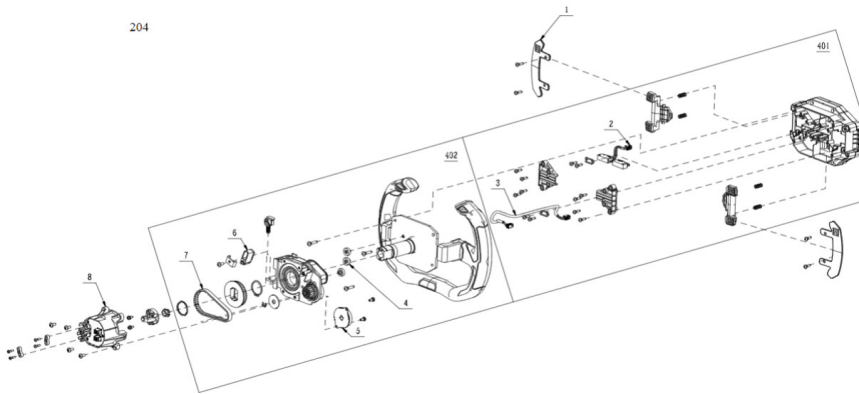

204-1	3708720001	Switch-plate				2
204-2	4870949001	Switch Assembly				1
204-3	4861093001	Spring Wire				1
204-4	5610925001	Hexagon Socket Rubber Head Cap Screw				3
204-5	2829161001	Damper				1
204-6	2829501001	Roller Assembly				1
204-7	3800215001	Timing Belt				1
204-8	2831381001	Angle Measuring Electric Assembly				1
204-401	2829534001	Control Assembly				1
204-402	2829590001	Belt Drive Assembly				1