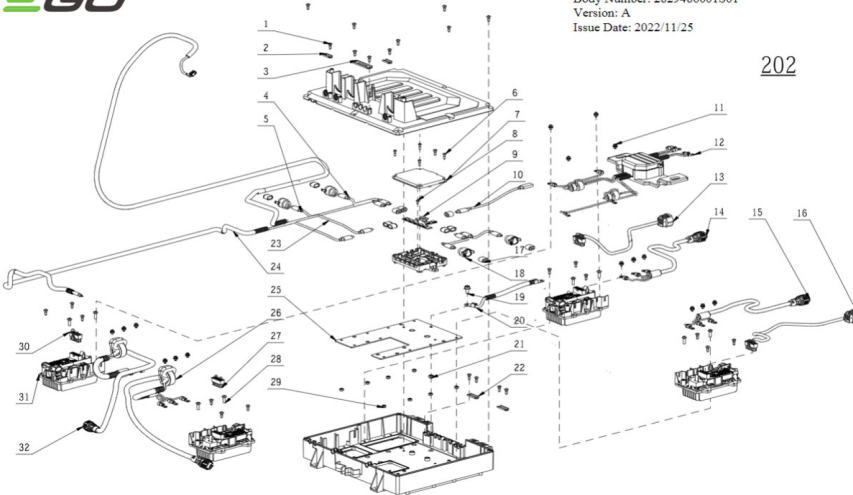

Product Description: Zero Turn Riding Mower
Model Number: ZT4200E-S
Body Number: 2829486001S01
Version: A
Issue Date: 2022/11/25

202

202-1	5620377003	Hexagon Socket Screw	Sechskantschraube		30
202-2	3700367001	Cord Anchorage	Kabelbefestigung		2
202-3	3708930001	Cord Anchorage			1
202-4	4860792004	Type-C Male-male Wire	USB C Kabel (110)		3
202-5	4860792003	Type-C Male-male Wire	USB C Kabel (220)		1
202-6	5610305002	Tapping Screw	TX Schraube		4
202-7	3900369002	PCB Box	Gehäuse USB Box		1
202-8	5610021001	Tapping Screw	TX Schraube		1
202-9	4891968001	Connecting PCBA	USB C Verteilerplatine		1
202-10	4860791003	Type-C Male-female Wire	USB C Kabel (420)		1
202-11	5620618001	Screw with Washer	Schraube Mit Unterlegscheibe		16
202-12	2829641001	Magnet Ring Assembly			1
202-13	4860788001	Wire Harness	Steuerkabel Radmotor rechts		1
202-14	4861056001	Motor Wire Harness	Stromkabel für Mähmotor links		1
202-15	4861056002	Motor Wire Harness	Stromkabel für Mähmotor rechts		1
202-16	4860789001	Wire Harness	Steuerkabel Radmotor links		1
202-17	3580076001	Rubber Sleeve	Gummi Tülle		11
202-18	3131055001	Wire Holder	USB C Kabelhalter		4
202-19	5640373001	Hex Serrated Flange Screw	Sechskantschraube		1
202-20	4860768002	Host Power Wire Harness			1
202-21	5630015001	Prevailing Torque Hexagon Nut	Sechskantmutter Ve 1		1
202-22	3707407001	Cord Anchorage	Kabelklemme		2
202-23	4861094001	Communication Wire Harness			1
202-24	4860797001	Type-C Male-male Wire	USB C Kabel für Power Box (1320)		1
202-25	3707400001	Base Plate	Alu Grundplatte		1
202-26	4861140003	Motor Wire Harness			1
202-27	4860785001	Motor Wiring Harness	Stecker für Mähmotor links		1
202-28	5620051009	Screw	Schraube		8
202-29	5630006003	Prevailing Torque Hexagon Nut	Mutter		8
202-30	4860786001	Motor Wiring Harness	Stecker für Mähmotor rechts		1
202-31	2829376001	Control Electric Assembly			4
202-32	4861140001	Motor Wire Harness			1