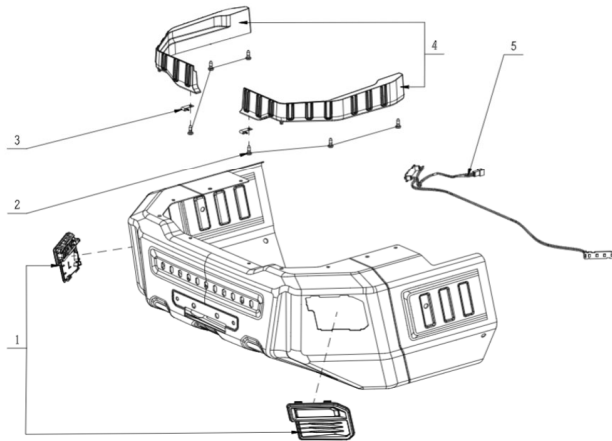

Product Description: Zero Turn Riding Mower
Model Number: ZT4200E-S
Body Number: 1000031001_S
Version: A
Issue Date: 2022/11/25

209

209-1	2827628001	L R Indicator Cover Set	LED Lichtabdeckung r&l hinten	1
209-2	5620377003	Hexagon Socket Screw	Sechskantschraube	6
209-3	3707406001	Wire Holder	Kabelhalter	2
209-4	3900385001	Guard Assembly	Schutzabdeckung	1
209-5	2830770001	LED Electric Assembly	LED Rücklichter	1

KEES VAN DER SPEK
TUINMACHINES ★ STOLWIJK