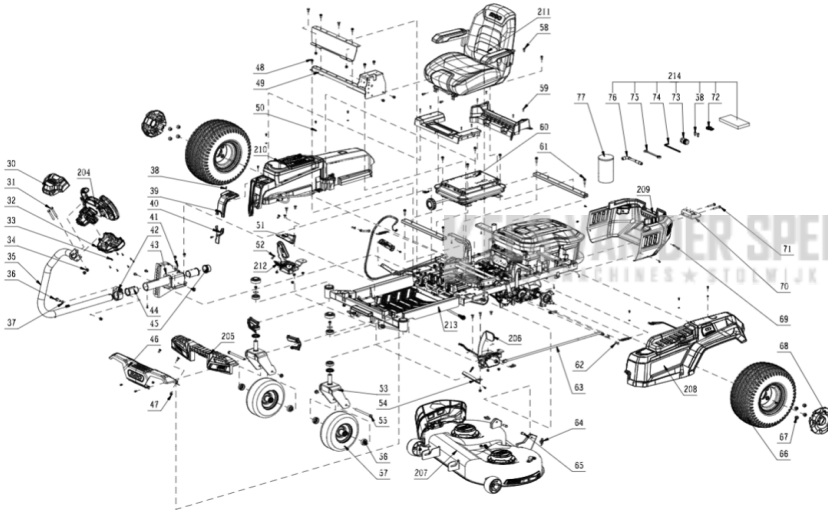

Product Description: Zero Turn Riding Mower
Model Number: ZT4200E-S
Body Number: 1000058001
Version: A
Issue Date: 2022/08/10