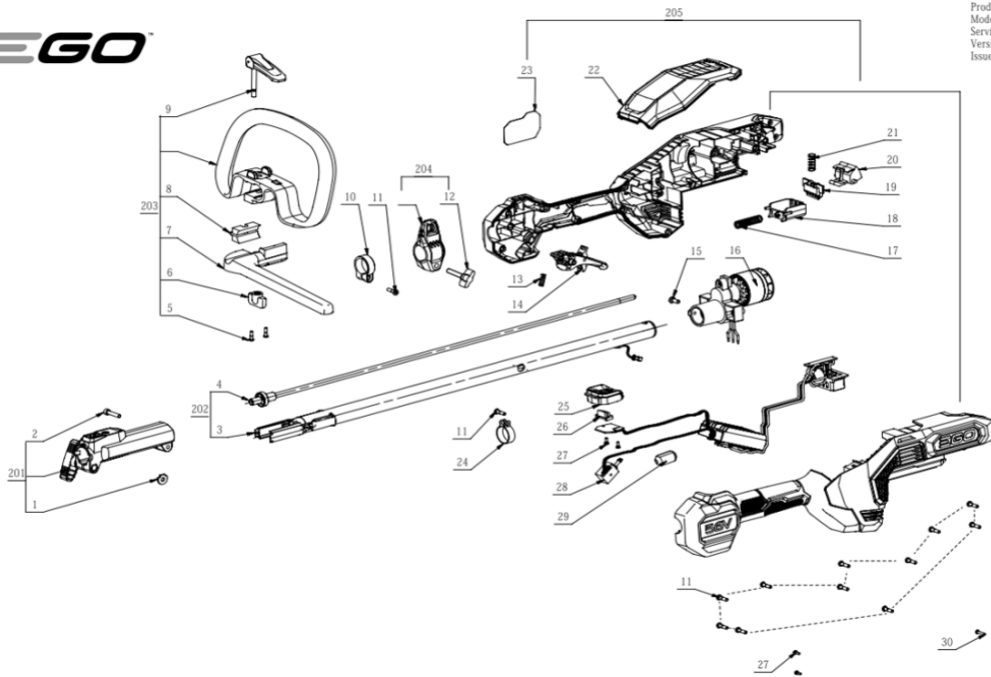

PH1420E

Multi-tool

KEES VAN DER SPEK
TUINMACHINES ★ STOLWIJK

Index No.	Art. No.	Description EN	QTY in machine
1	3705464001	Limit Chute	1
2	5620550002	Hexagon Socket Screw	1
3	2829389001	Connecting Tube Assembly	1
4	2829392001	Shaft Assembly	1
5	5610305001	Tapping Screw	2
6	3400010003	Wing Nut	1
7	3128672001	Front Handle Cover	1
8	3127651001	Clamping Block	1
9	2825135002	Handle Lever Set	1
10	3128598001	Retaining Ring	1
11	5620479001	Screw	13
12	5640239002	Wing Bolt	1
13	3660013003	Spring1	1
14	2828581001	Trigger Assembly	1
15	5620050007	Screw	1
16	2790723001	Motor And Gear Case Assembly	1
17	3660818001	Compression Spring	1
18	3131427001	Sliding Block	1
19	3127497001	Power Pack Button	1
20	3127498001	Power Pack Button	1
21	3660088003	Knob-reset Spring	1
22	3323413001	Cover Plate	1
23	2245877002	Nameplate	1
24	3705178001	Fixed Ring	1
25	3323122001	Lamp Housing	1
26	3132698001	Light Guide Pole	1
27	5610222002	Hexagon Lobuar Screw	4
28	2831413001	Electric Assembly	1
29	3680259001	Magnet Ring	1
30	5610274003	Self Tapping Screw	1
201	2829798001	Connector Assembly	1
202	2829393001	Connecting Tube Assembly	1
203	2825126002	Handle ASSY	1
204	2829417001	Pothead Assembly	1
205	2829650001	Housing Assembly	1