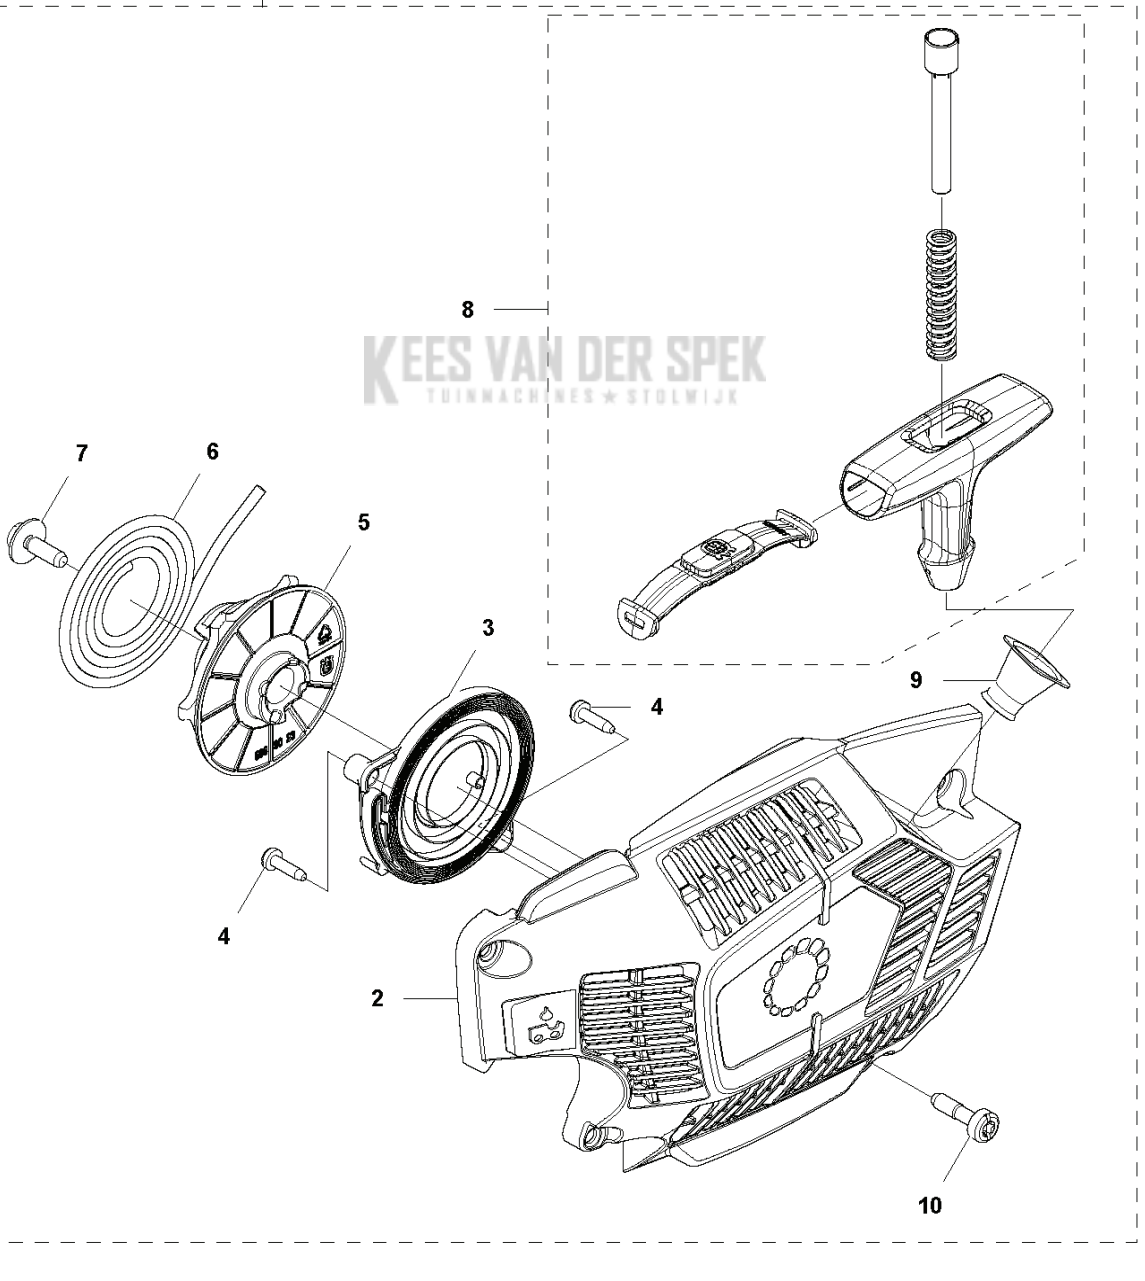

1

CHAIN SAWS

PXM_REF	PXM_PARTNO	DESCRIPTION	PXM_REMARK	QTY
1	506902104	STARTER COMPL.		1
2	506902201	STARTERKAP		1 1
3	506910001	VEERCASSETTE COMPL.		1 1
4	525887401	SCREW CITXPANT		2 1
5	506902302	KOORDSCHIJF		1 1
6	505305103	STARTER CORD		1 1
7	525764701	SCREW CITXSCT		1 1
8	584156201	STARTER HANDLE ASSY		1 1
9	537283201	HULS		1 1
10	525824501	SCHROEF CITXPANMO		4 1
11	506941901	STICKER		1
12	506607702	LUCHTLEIDING		1