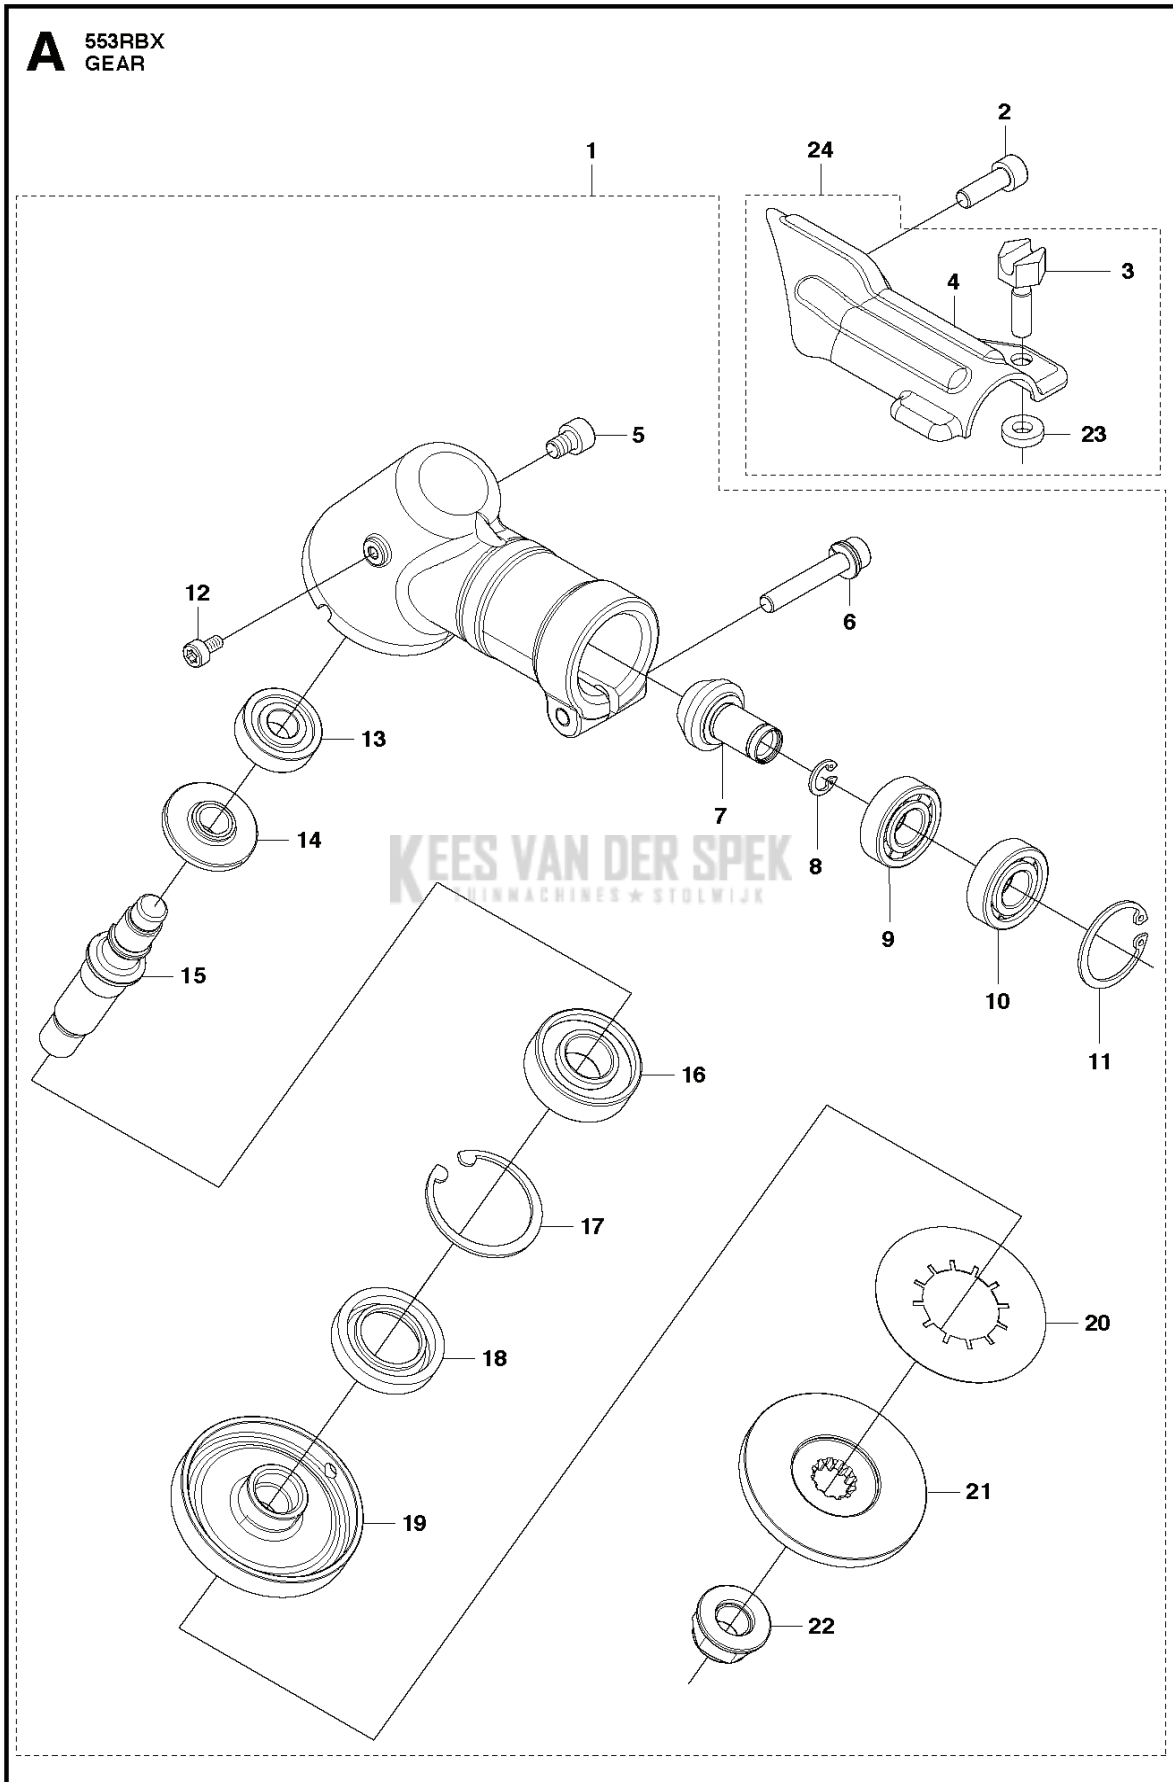

A 553RBX
GEAR

BRUSHCUTTERS/CLEARING SAWS

PXM_REF	PXM_PARTNO	DESCRIPTION	PXM_REMARK	QTY.
1	528818301	VERSNELLINGSBAK HUIS		1
2	506745601	BOUT		1
3	537189501	SCREW		1 24
4	528818501	BEVESTIGING		1 24
5	521862001	BOUT		1 1
6	521862401	BOUT		1 1
7	528818001	ZUIGER		1 1
8	516124101	BORGRING		1 1
9	516127901	LAGER		1 1
10	516130001	LAGER		1 1
11	506609901	BORGRING		1 1
12	544362701	BOUT		1 1
13	505170201	LAGER		1 1
14	528826201	VERSNELLING		1 1
15	528815901	SHAFT GEAR		1 1
16	516131701	LAGER		1 1
17	502849301	BORGRING		1 1
18	521522201	AFDICHTING		1 1
19	528826401	HOLDER		1 1
20	521656001	PLAAT		1 1
21	511583801	HOLDER		1 1
22	502291101	MOER ZAAGBLAD		1 1
23	575677301	BORGRING		1 24
24	575778801	BEVESTIGING		1

KEES VAN DER SPEK
TUINMACHINES ★ STOLWIJK