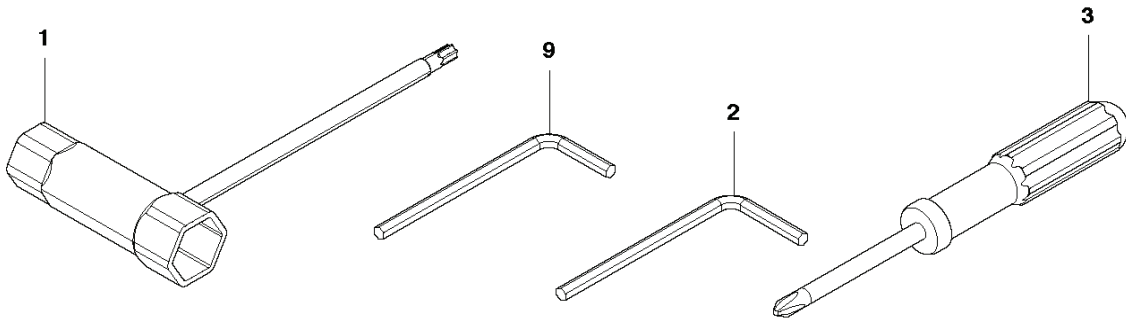

R 553RBX
ACCESSORIES

BRUSHCUTTERS/CLEARING SAWS

PXM_REF	PXM_PARTNO	DESCRIPTION	PXM_REMARK	QTY.
1	506686101	COMBINATIESLEUTEL		1
2	505312001	GEREEDSCHAP		1
3	506689501	MEENEMER		1
4	544359101	TRANSPORTBESCHERMING		1
5	528818101	DRAAISCHOTEL		1
6	531009248	FILTER OLIE		1
7	503976401	VET		1
8	501192201	GEREEDSCHAP		1
9	505311901	SLEUTEL		1

KEES VAN DER SPEK
TUINMACHINES ★ STOLWIJK