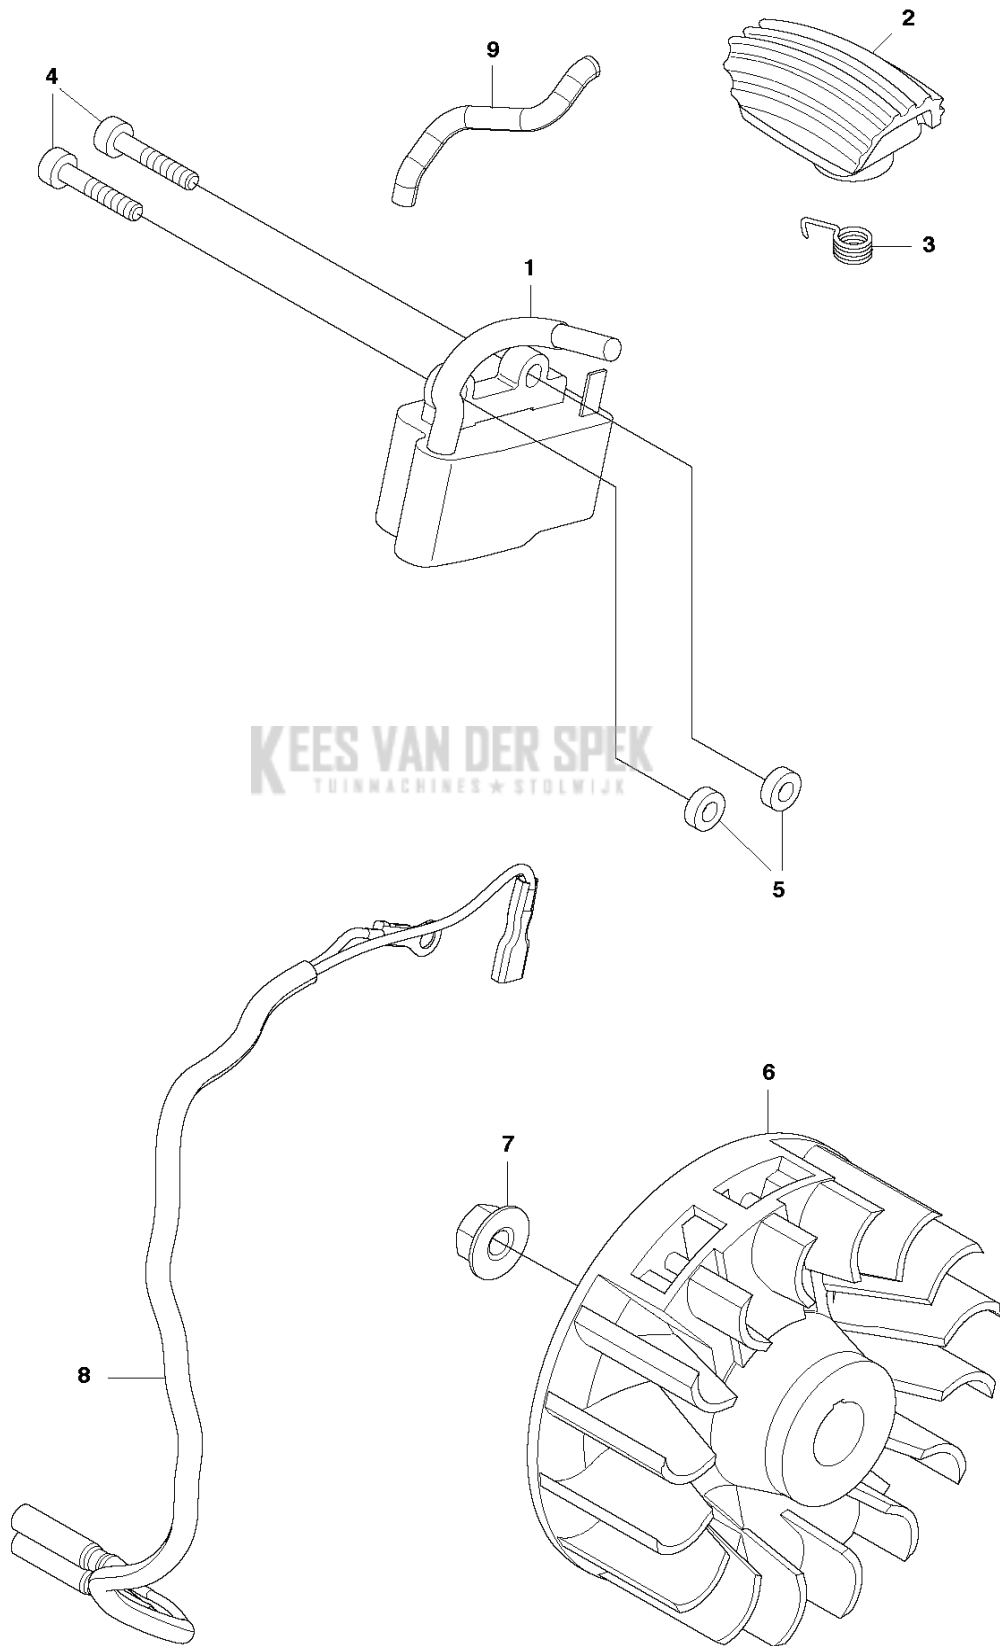

F 553RBX
IGNITION

KEES VAN DER SPEK
TUINMACHINES * STOLWIJK

BRUSHCUTTERS/CLEARING SAWS

PXM_REF	PXM_PARTNO	DESCRIPTION	PXM_REMARK	QTY.
1	521648701	SPOEL		1
2	521610001	NAAFDOP		1
3	505298901	VEER		1
4	521860901	BOUT		2
5	504118601	AFSTANDRING		2
6	521647901	ROTOR		1
7	513241901	MOER		1
8	589805301	DRAAD		1
9	506618201	PIJP		1

KEES VAN DER SPEK
TUINMACHINES ★ STOLWIJK