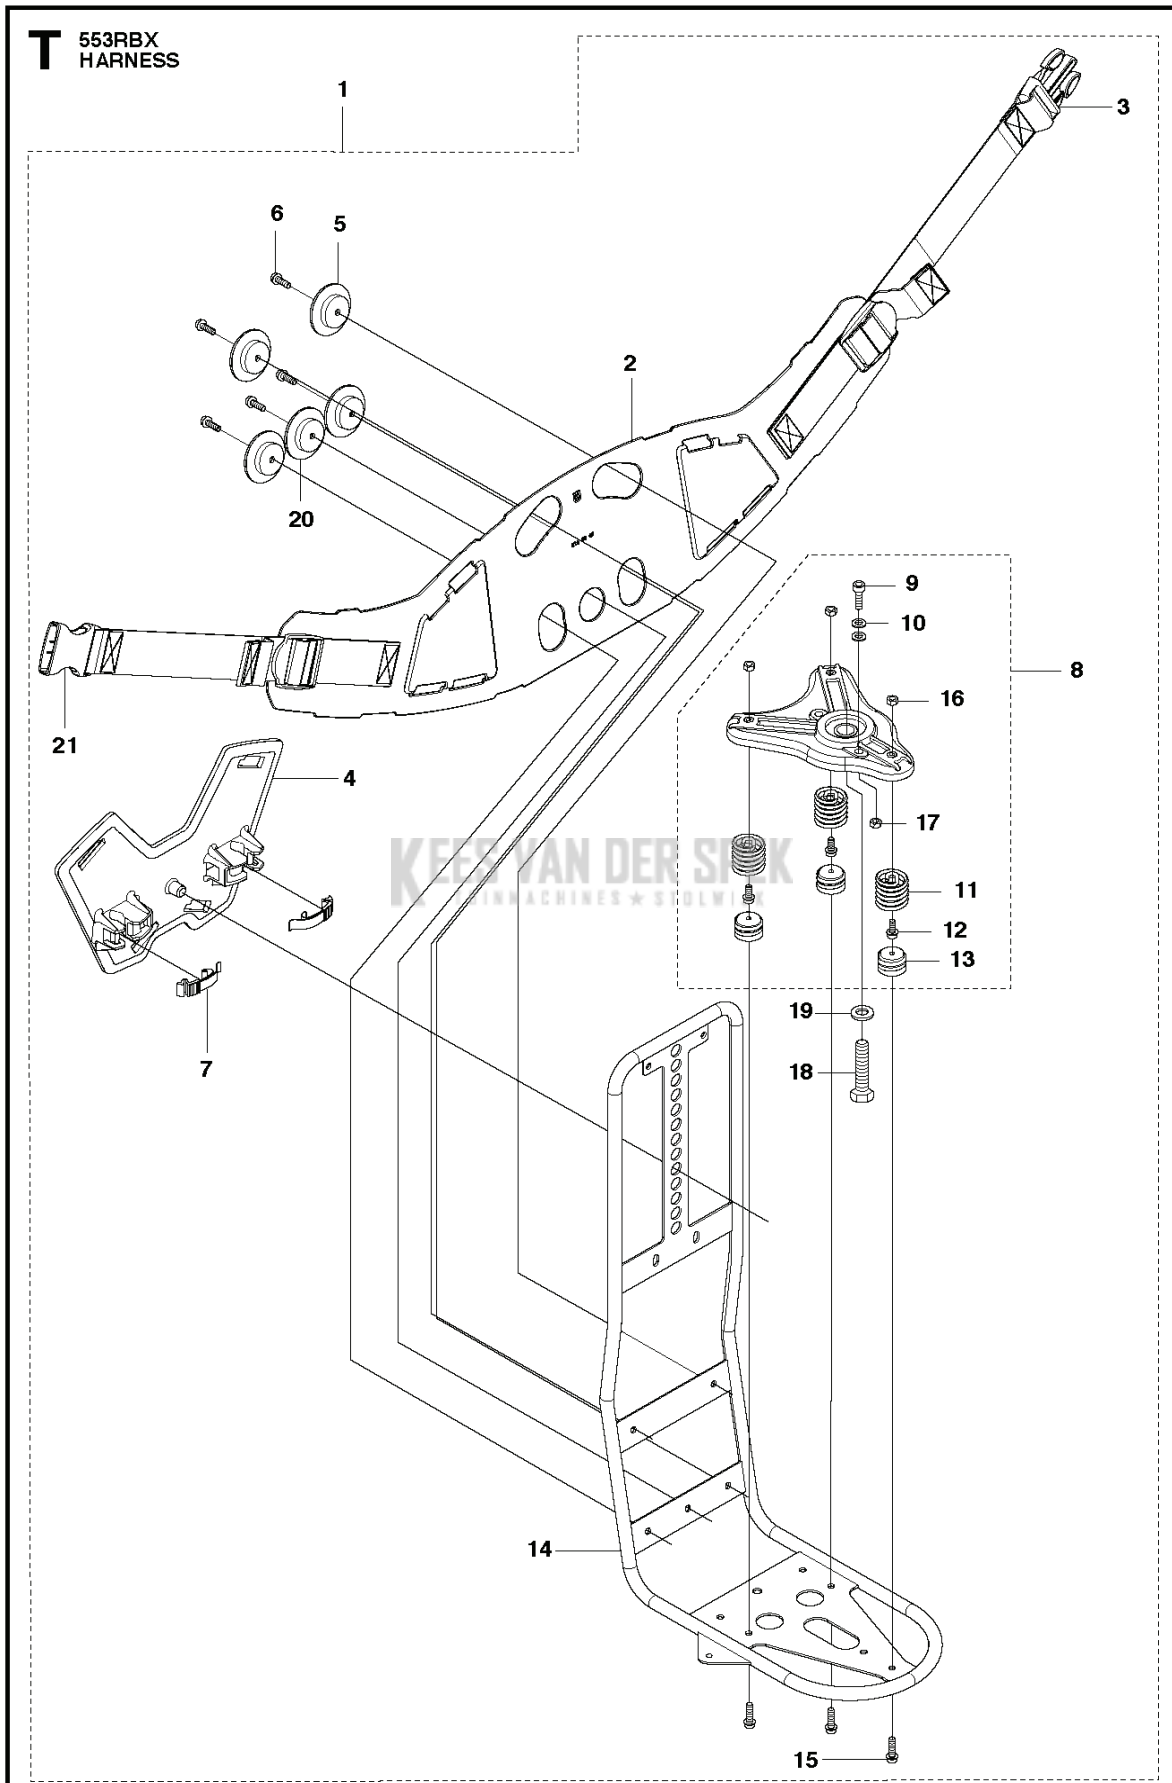

BRUSHCUTTERS/CLEARING SAWS

PXM_REF	PXM_PARTNO	DESCRIPTION	PXM_REMARK	QTY.
1	593700201	DRAAGSTEL COMPL.		1
2	522487401	RIEM		1 1
3	537305401	GESP		1 1
4	521909501	BACKPLATE		1 1
5	521887701	DOORVOER		4 1
6	503200305	SCHROEF IHSCFM		5 1
7	503740102	SNAPSLUITING		2 1
8	522483902	HOUDER COMPL.		1 1
9	725537006	SCHROEF IHSCM		1 1.8
10	734115201	RING		2 1.8
11	522028801	VEER		3 1.8
12	503200312	SCHROEF IHSCFM		3 1.8
13	521910301	VEERHOUDER		3 1.8
14	510363602	FRAME		1 1
15	503210619	SCHROEF IHSCM		3 1
16	731231401	ZESKANT MOER		3 1.8
17	731231601	ZESKANT MOER		1 1.8
18	516067201	BOUT		1 1
19	516078901	RING		1 1
20	577256101	GELEIDER		1 1
21	537305301	GESP		1

KEES VAN DER SPEK
TUINMACHINES ★ STOLWIJK