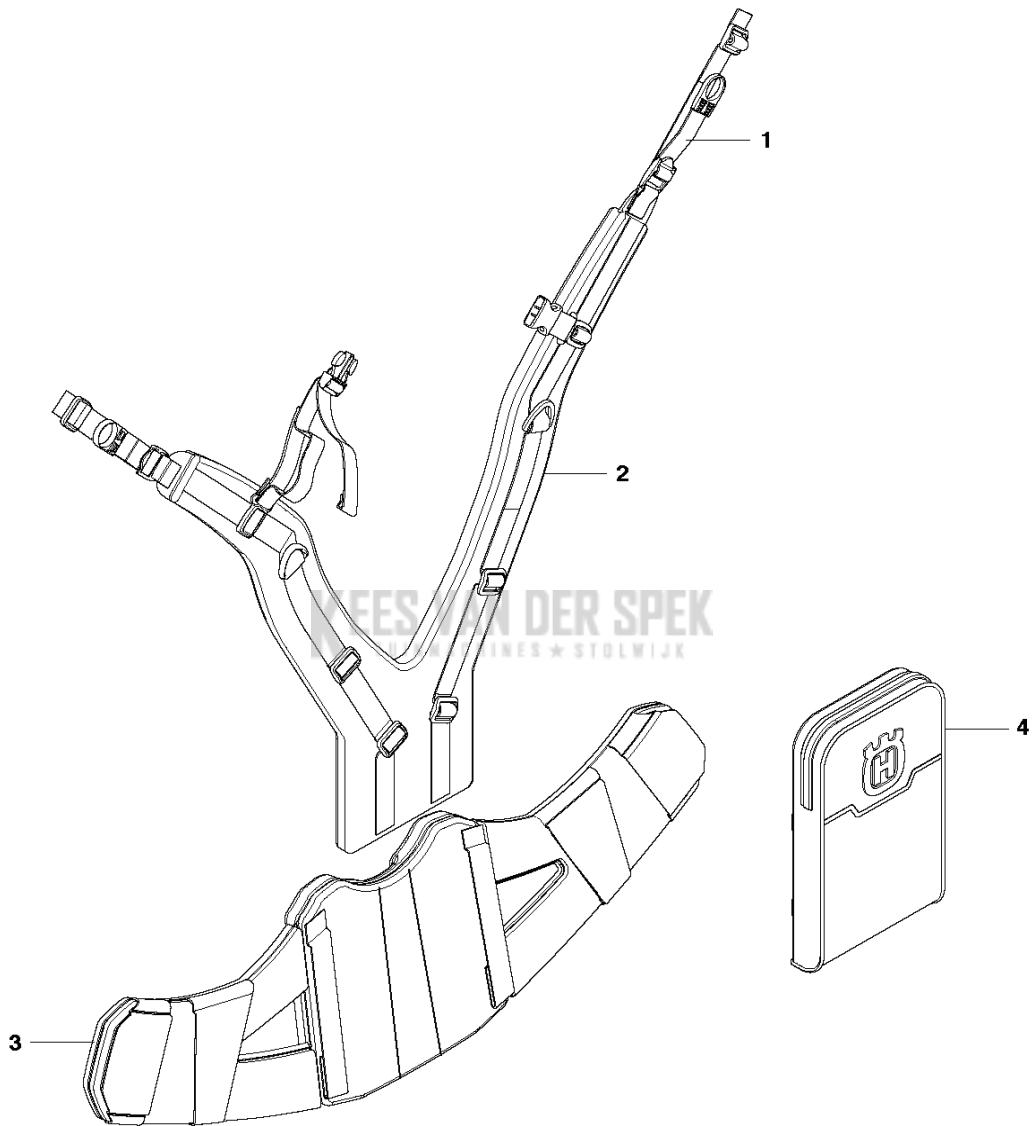

U 553RBX
HARNESS

BRUSHCUTTERS/CLEARING SAWS

PXM_REF	PXM_PARTNO	DESCRIPTION	PXM_REMARK	QTY.
1	503996108	BAND		1
2	522920701	SCHOUDERRIEM		1
3	510364201	RIEM		1
4	575507801	TAS		1

KEES VAN DER SPEK
TUINMACHINES ★ STOLWIJK