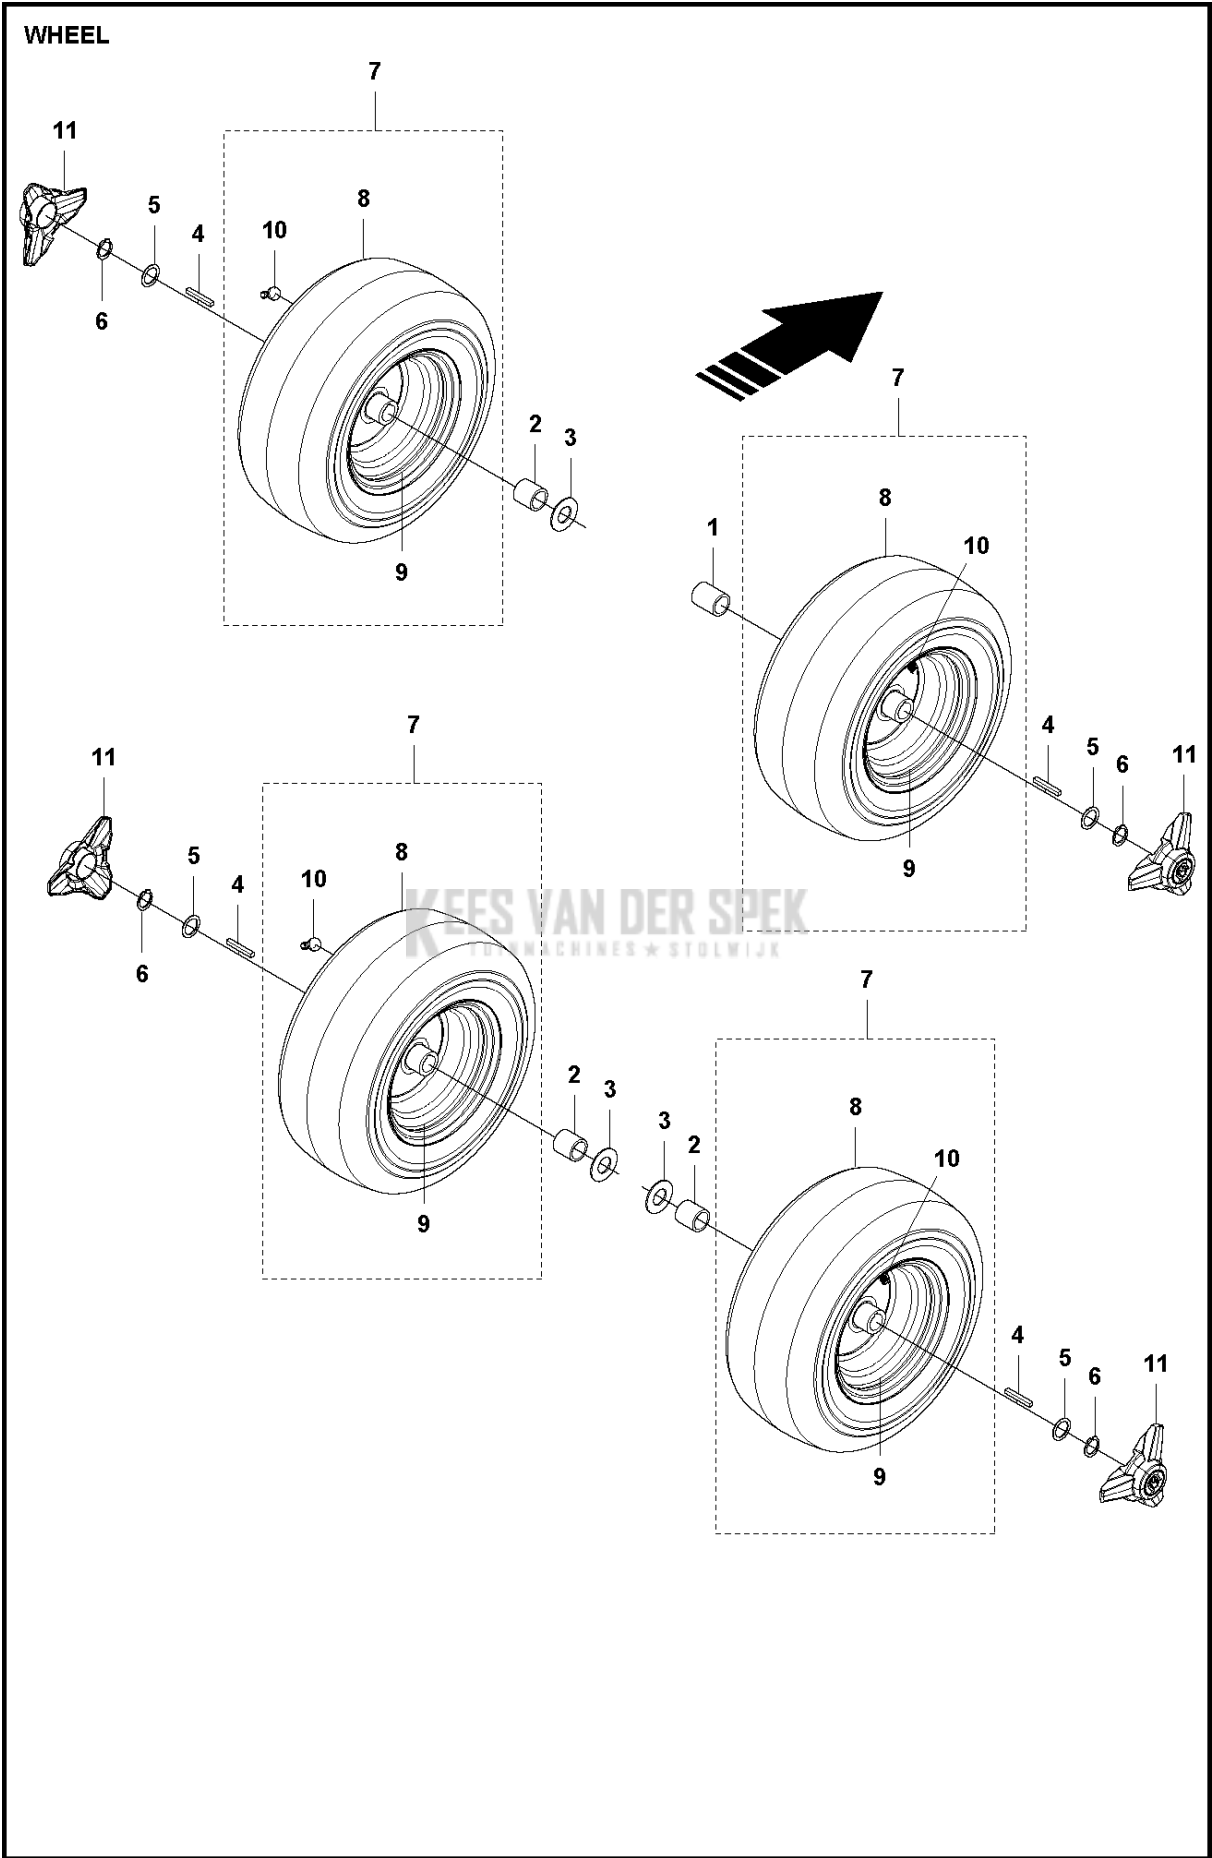

WHEELS & TIRES

RC 320Ts AWD, 967628802

Ref	Part No	Description	Remark	QTY	KIT
1	506 80 09-02	SLEEVE		1	
2	506 80 09-10	SLEEVE		3	
3	506 94 58-01	WASHER		3	
4	506 55 59-01	WEDGE		4	
5	506 50 48-06	WASHER		4	
6	574 45 88-01	CIRCLIP		4	
7	501 08 23-01	WHEEL		4	
8	589 39 55-01	TIRE		1	7
9	588 87 81-01	RIM		1	7
10	523 03 47-01	VALVE		1	7
11	544 35 35-04	HUB CAP		4