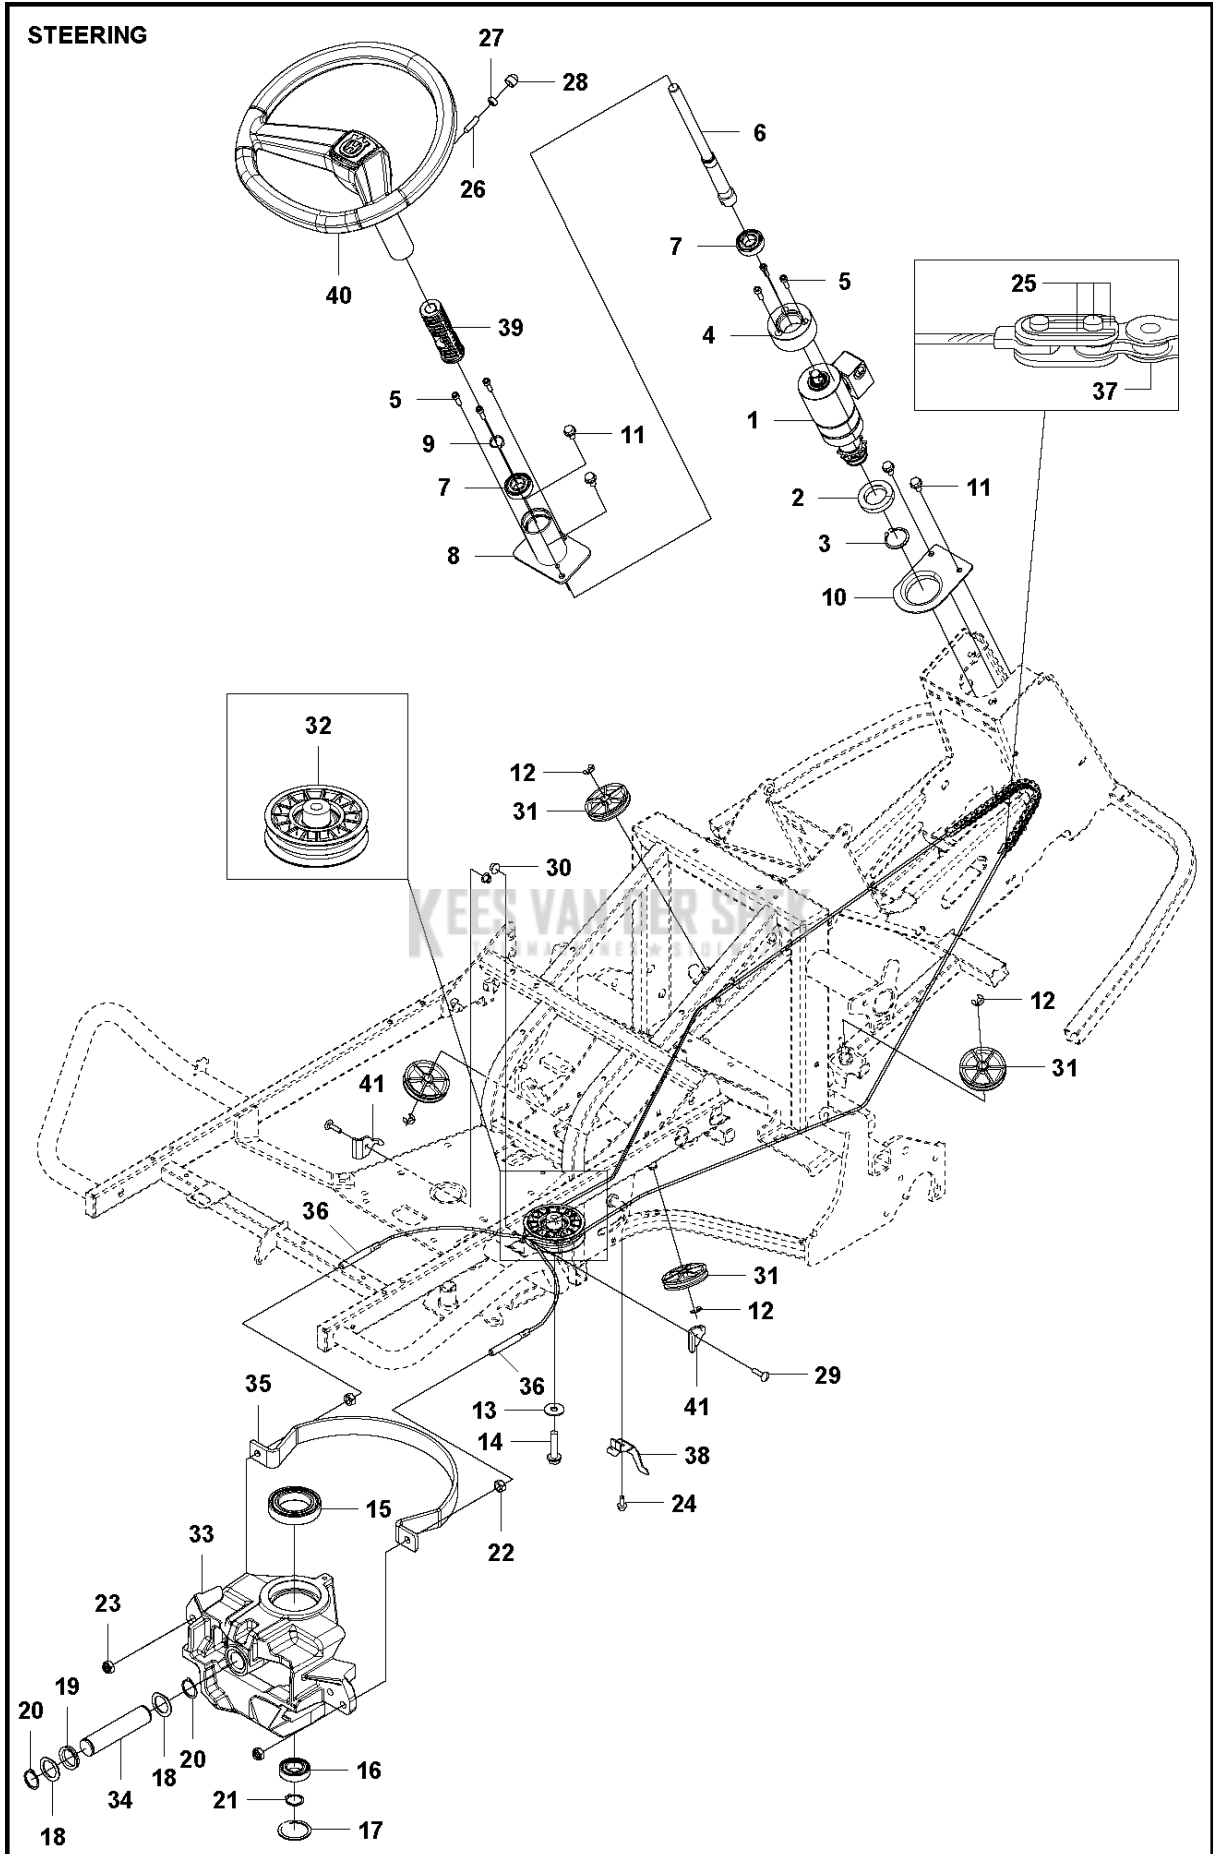

STEERING

RC 320Ts AWD, 967628802

Ref	Part No	Description	Remark	QTY KIT
1	535 45 71-03	COMFORT STEERING		1
2	535 42 78-01	BALL BEARING		1
3	735 31 33-00	CIRCLIP		1
4	578 15 05-01	BEARING HOUSING		1
5	725 53 70-01	SCREW IHSCM		6
6	578 12 98-01	STEERING ROD		1
7	738 21 04-04	BALL BEARING		1
8	578 15 09-01	BEARING SUPPORT		1
9	735 31 22-00	CIRCLIP		1
10	504 53 82-01	BEARING CAGE		1
11	506 57 01-04	SCREW EHHFM		4
12	735 31 14-20	E-CLIP		4
13	734 11 74-41	WASHER		1
14	506 67 54-03	SCREW EHHFM		1
15	738 21 10-04	BALL BEARING		1
16	738 21 05-04	BALL BEARING		1
17	735 31 40-10	CIRCLIP		1
18	582 10 46-01	WASHER		2
19	740 68 15-21	V-RING		1
20	735 31 28-00	CIRCLIP		2
21	735 31 26-00	CIRCLIP		1
22	731 23 20-51	HEXAGON NUT		2
23	732 21 20-51	NUT		2
24	725 23 64-61	SCREW EHHFT		1
25	506 55 47-01	LINKAGE		2
26	728 74 55-05	SCREW IHSETM		1
27	731 23 18-01	HEXAGON NUT		1
28	544 43 32-01	PROTECTIVE COVER		1
29	727 63 72-51	SCREW		2
30	576 64 57-03	NUT FLANGE		2
31	506 52 24-01	STARTER PULLEY		4
32	576 49 25-03	PULLEY		1
33	501 67 94-01	SPINDLE		1
34	535 46 30-02	SWING AXLE		1
35	582 17 86-01	WIRE GUIDE		1
36	501 60 48-05	CABLE ASSY		2
37	506 55 46-14	CHAIN		1
38	588 97 47-01	WIRE GUIDE		1
39	587 08 09-01	DRIVER		1
40	577 96 04-01	STEERING WHEEL		1
41	582 38 45-01	BRACKET		2