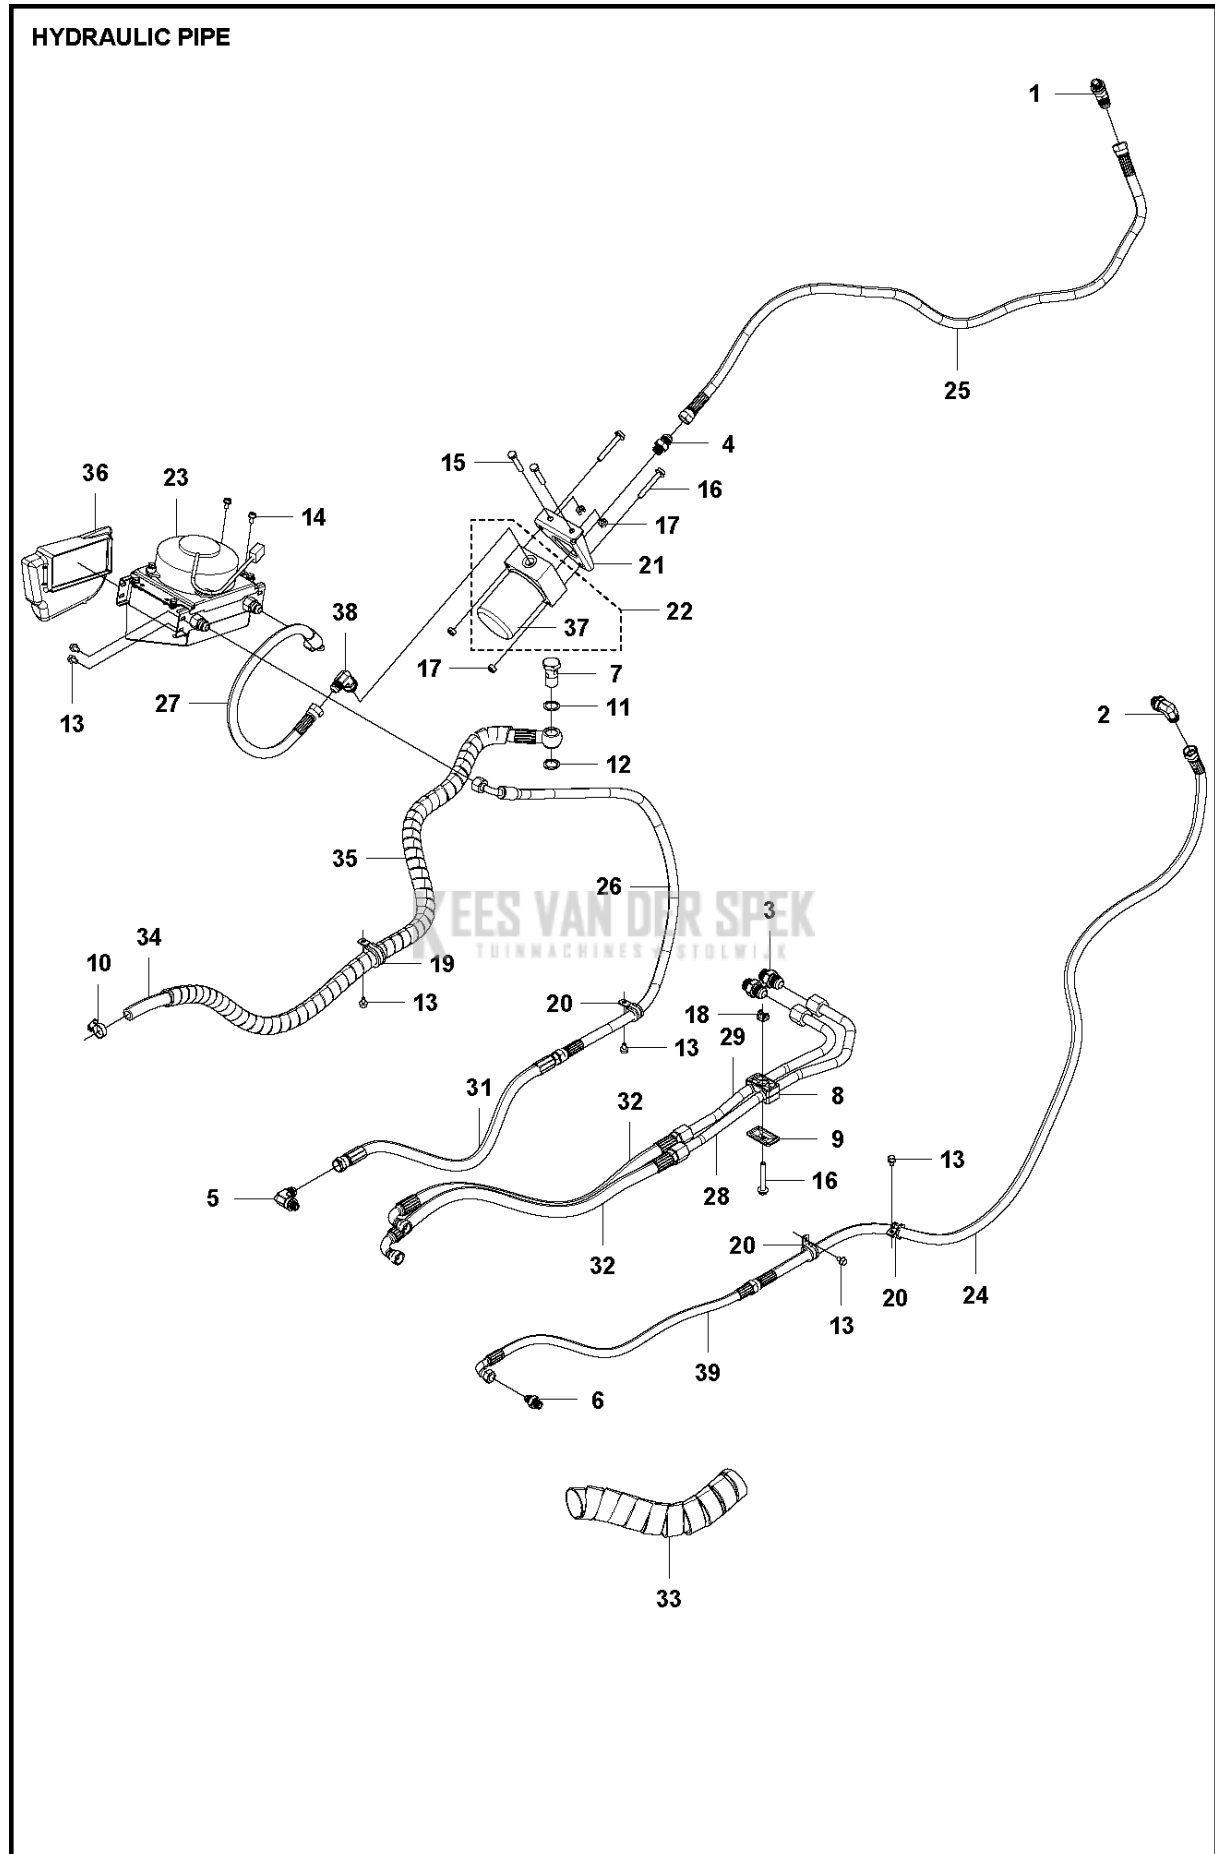

Ref	Part No	Description	Remark	QTY KIT
1	535 42 69-01	PIPE FITTING		1
2	535 43 73-01	PIPE FITTING		2
3	535 42 68-06	PIPE FITTING		2
4	535 42 68-01	PIPE FITTING		1
5	535 43 73-05	PIPE FITTING		1
6	535 42 68-05	PIPE FITTING		1
7	544 02 05-01	PIPE FITTING		1
8	544 37 33-02	PIPE CLAMP		1
9	544 37 38-02	COVER PLATE		1
10	505 13 11-01	HOSE CLAMP		1
11	544 01 00-01	GASKET		1
12	544 01 00-03	GASKET		2
13	725 23 64-61	SCREW EHHFT		6
14	535 47 52-12	SCREW EHHFM		2
15	725 24 60-71	SCREW EHHM		2
16	506 57 01-07	SCREW EHHFM		3
17	732 21 18-01	LOCK NUT		4
18	544 81 17-01	CAGE NUT		1
19	574 53 12-01	HOSE CLAMP		1
20	574 53 12-03	HOSE CLAMP		3
21	588 97 95-01	BRACKET		1
22	580 65 33-01	FILTER UNIT		1
23	505 45 90-01	OIL COOLER		1
24	501 08 73-01	HOSE ASSY		1
25	501 08 73-02	HOSE ASSY		1
26	501 08 76-01	HYDRAULIC HOSE		1
27	501 08 76-02	HYDRAULIC HOSE		1
28	588 88 72-01	HYDRAULIC PIPE		1
29	588 88 70-01	HYDRAULIC PIPE		1
31	575 41 53-01	HYDRAULIC HOSE		1
32	544 45 64-01	HYDRAULIC HOSE		2
33	544 02 66-03	HOSE GUARD		1
34	578 29 50-04	HYDRAULIC HOSE		1
35	544 02 66-07	HOSE GUARD		1
36	589 22 75-01	AIR INTAKE		1
37	574 86 71-01	OIL FILTER		1
38	535 43 73-01	PIPE FITTING		1
39	535 45 03-02	HYDRAULIC HOSE		1