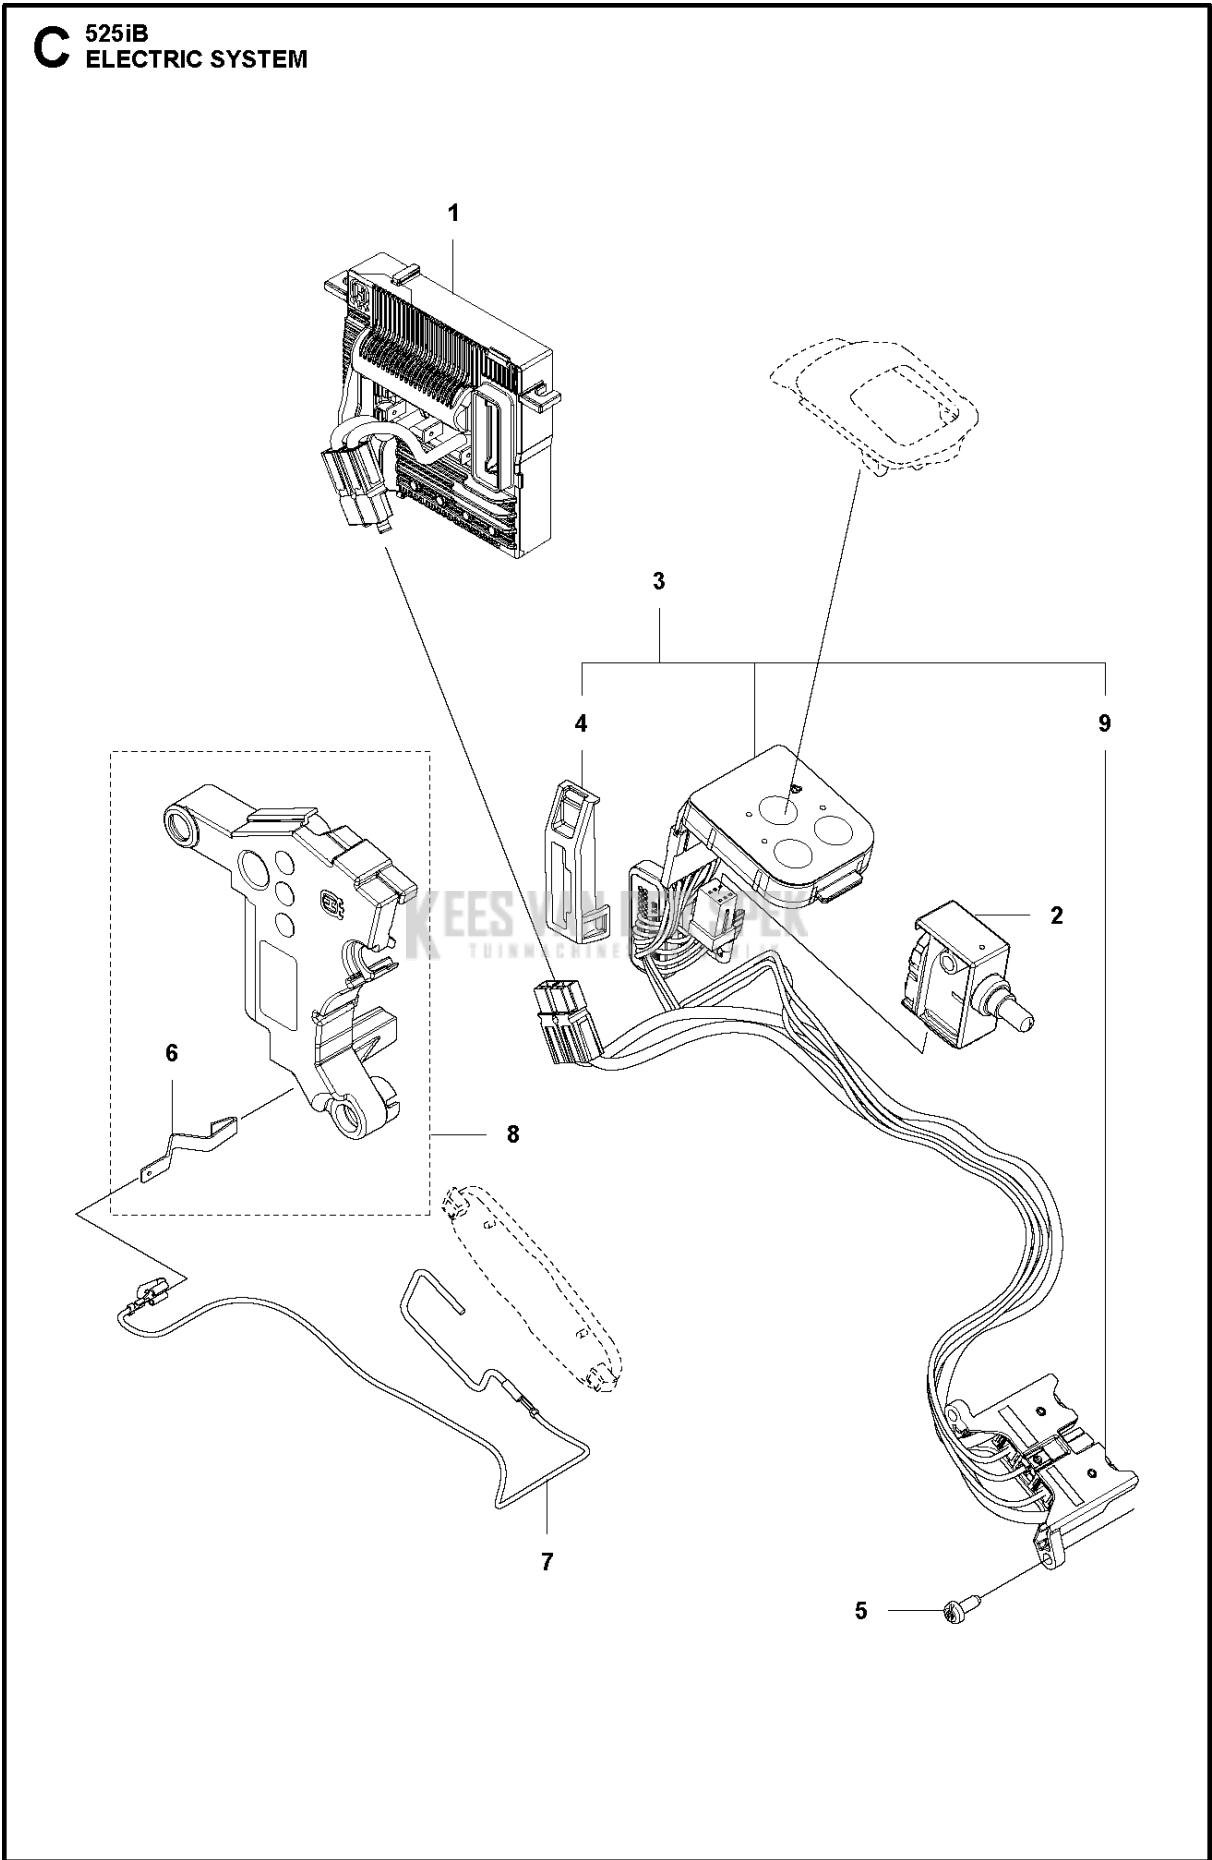

SPARE PARTS LIST

BLOWERS

KEES VAN DER SPEK
TUIN- en HORTEN
525iB STOLWIJK

A 525iB
CHASSI

Ref	Part No	Description	Remark	QTY	KIT
1	586 10 63-02	TUBE ASSY		1	
2	582 50 16-01	TUBE		1	
3	584 21 37-01	FRAME		1	
4	584 91 47-01	COVER		1	
5	579 21 19-01	SCREW IHSCT		16	15
6	579 56 41-02	THROTTLE CONTROL		1	
7	544 04 20-03	HANDLE INSERT		2	
8	586 51 42-01	EYELET		1	15
9	584 15 74-02	HOUSING		1	
10	584 15 73-02	HOUSING		1	
11	585 48 00-01	SPRING		1	
12	577 99 66-01	PUSH BUTTON		1	
13	576 90 12-01	COVER		1	
14	503 21 28-13	SCREW CCRPANT		1	
15	588 00 97-01	KIT		1	

B 525iB
DECALS

DECALS

525iB

Ref	Part No	Description	Remark	QTY KIT
1	586 83 41-06	DECAL		1
2	586 83 42-06	DECAL		1
3	577 84 43-01	DECAL		1

KEES VAN DER SPEK
TUINMACHINES ★ STOLWIJK

C 525iB
ELECTRIC SYSTEM

Ref	Part No	Description	Remark	QTY	KIT
1	587 94 86-01	CONTROL UNIT		1	
2	582 05 07-01	TRIGGER SWITCH		1	
3	582 83 76-01	WIRING ASSY		1	
4	587 32 72-01	BRACKET		1	3
5	503 21 28-13	SCREW CCRPANT		2	
6	586 49 22-01	SPRING		1	8
7	586 96 39-01	WIRING ASSY		1	
8	588 00 98-01	KIT		1	
9	593 81 30-01	CONNECTOR		1	3

D 525iB
FAN SYSTEM

Ref	Part No	Description	Remark	QTY	KIT
1	586 49 22-01	SPRING		1	5
2	503 91 10-01	SUSPENSION		6	
3	503 20 25-12	SCREW IHSCM		3	5
4	584 15 60-01	ROTOR		1	5
5	588 00 99-01	MOTOR ASSY		1	

E 525iB
ACCESSORIES

ACCESSORIES

525iB

Ref	Part No	Description	Remark	QTY KIT
1	537 21 62-01	HARNESS		1
2	586 10 63-01	TUBE ASSY	Round Nozzle (300mm)	1
3	586 10 63-02	TUBE ASSY	Round Nozzle (400mm)	1
4	589 81 17-01	TUBE ASSY	Nozzle Silencer (400mm)	1
5	579 79 75-01	NOZZLE	Flat Nozzle (600mm)	1