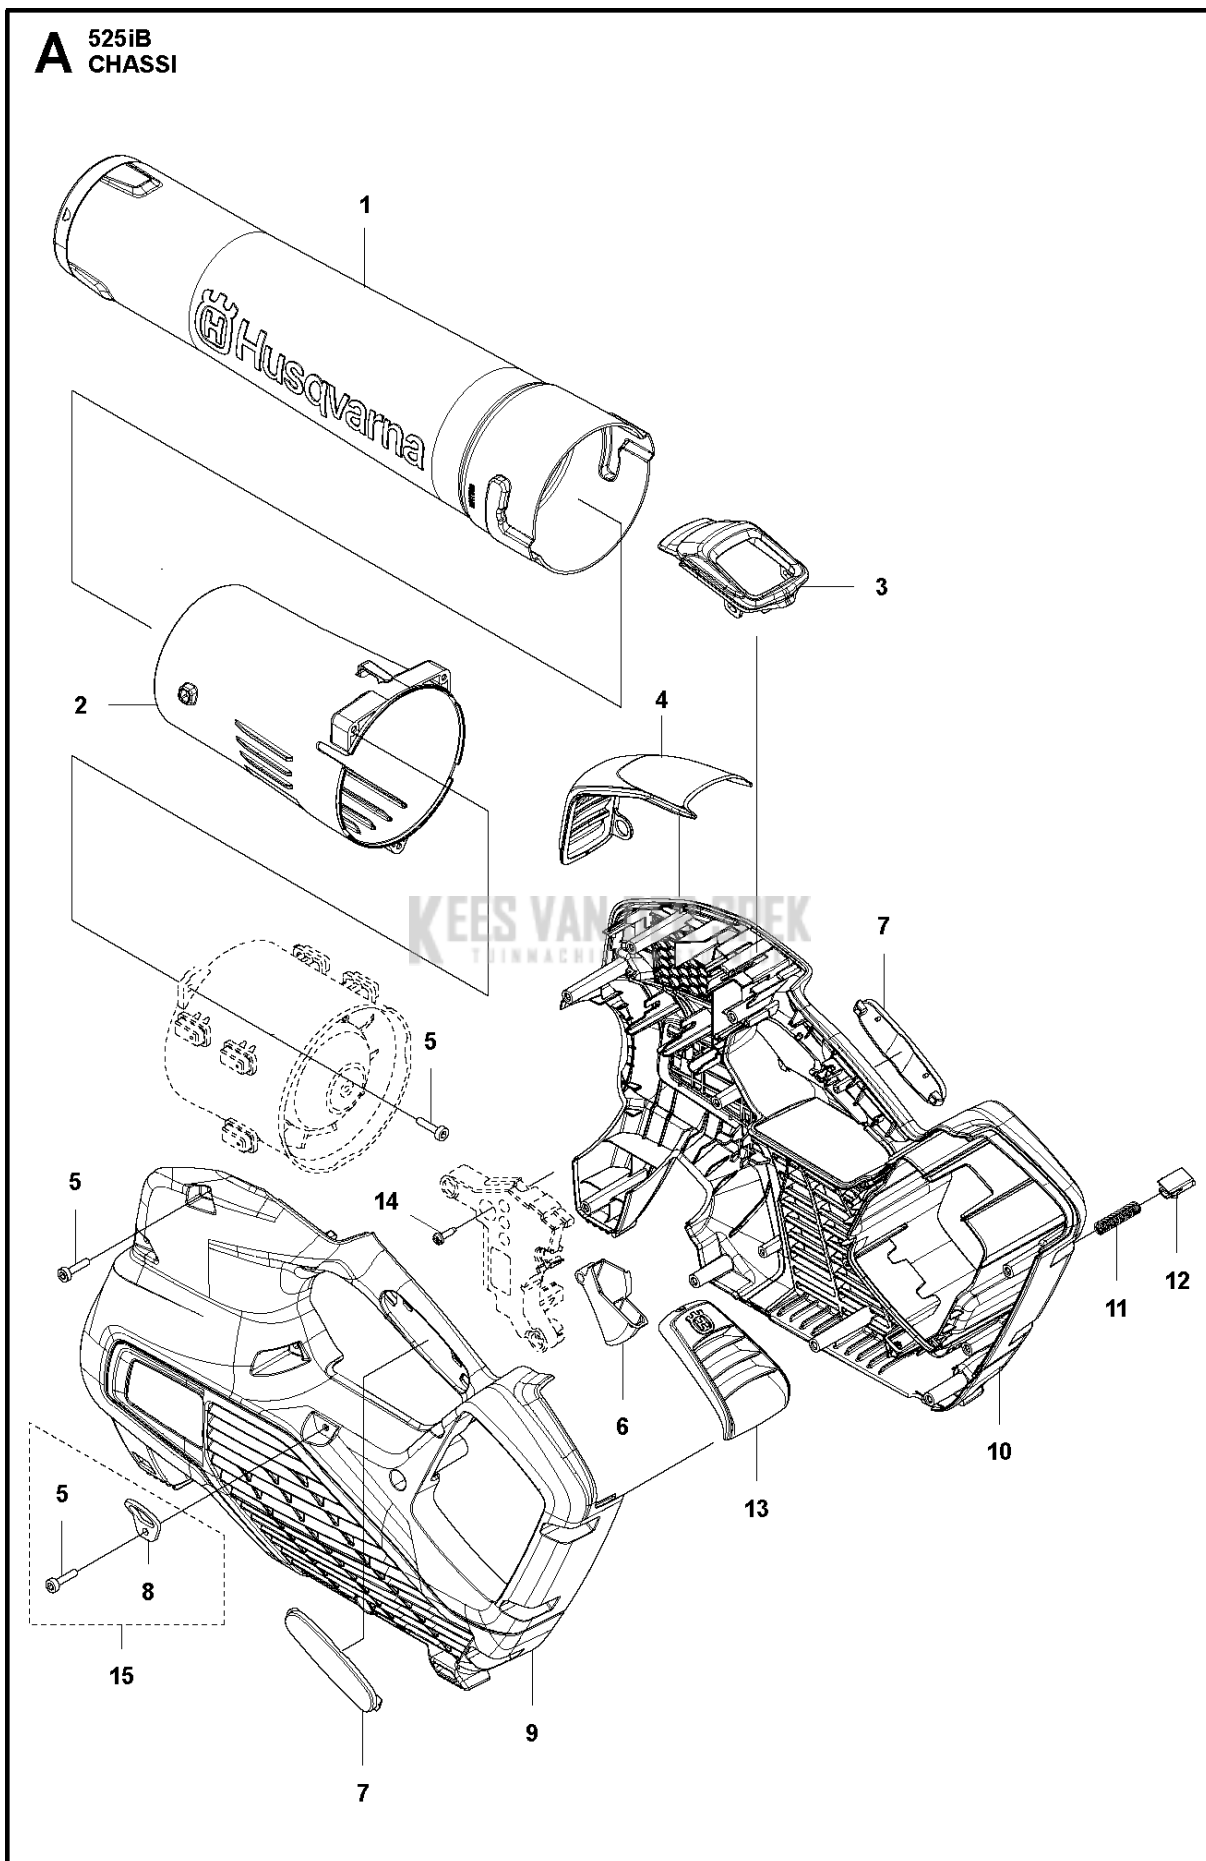

SPARE PARTS LIST

BLOWERS

KEES VAN DER SPEK
TUIN- en HORTEN
525iB STOLWIJK

A 525iB
CHASSI

Ref	Part No	Description	Remark	QTY	KIT
1	586 10 63-02	TUBE ASSY		1	
2	582 50 16-01	TUBE		1	
3	584 21 37-01	FRAME		1	
4	584 91 47-01	COVER		1	
5	579 21 19-01	SCREW IHSCT		16	15
6	579 56 41-02	THROTTLE CONTROL		1	
7	544 04 20-03	HANDLE INSERT		2	
8	586 51 42-01	EYELET		1	15
9	584 15 74-02	HOUSING		1	
10	584 15 73-02	HOUSING		1	
11	585 48 00-01	SPRING		1	
12	577 99 66-01	PUSH BUTTON		1	
13	576 90 12-01	COVER		1	
14	503 21 28-13	SCREW CCRPANT		1	
15	588 00 97-01	KIT		1	

B 525iB
DECALS

DECALS

525iB

Ref	Part No	Description	Remark	QTY KIT
1	586 83 41-06	DECAL		1
2	586 83 42-06	DECAL		1
3	577 84 43-01	DECAL		1

KEES VAN DER SPEK
TUINMACHINES ★ STOLWIJK

C 525iB
ELECTRIC SYSTEM

Ref	Part No	Description	Remark	QTY	KIT
1	587 94 86-01	CONTROL UNIT		1	
2	582 05 07-01	TRIGGER SWITCH		1	
3	582 83 76-01	WIRING ASSY		1	
4	587 32 72-01	BRACKET		1	3
5	503 21 28-13	SCREW CCRPANT		2	
6	586 49 22-01	SPRING		1	8
7	586 96 39-01	WIRING ASSY		1	
8	588 00 98-01	KIT		1	
9	593 81 30-01	CONNECTOR		1	3