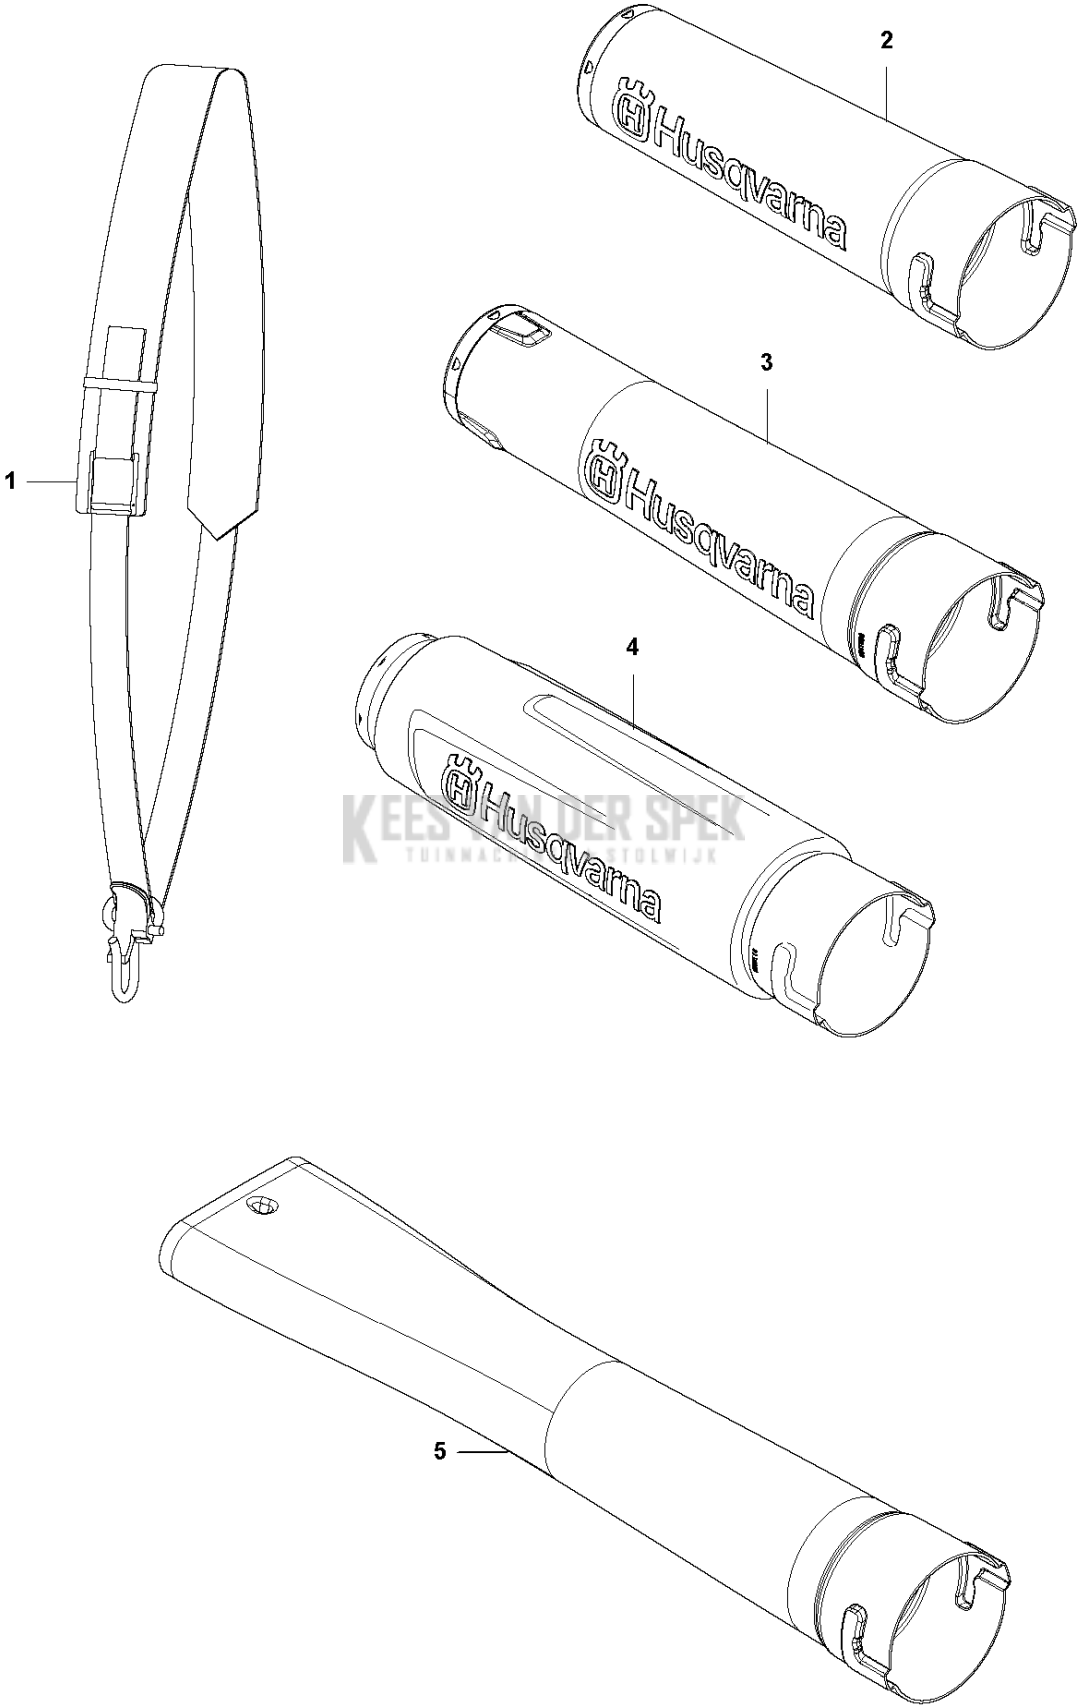

SPARE PARTS LIST

BLOWERS

KEES VAN DER SPEK
TUIN- en HORTEN
525iB STOLWIJK

A 525iB
CHASSI

Ref	Part No	Description	Remark	QTY	KIT
1	586 10 63-02	TUBE ASSY		1	
2	582 50 16-01	TUBE		1	
3	584 21 37-01	FRAME		1	
4	584 91 47-01	COVER		1	
5	579 21 19-01	SCREW IHSCT		16	15
6	579 56 41-02	THROTTLE CONTROL		1	
7	544 04 20-03	HANDLE INSERT		2	
8	586 51 42-01	EYELET		1	15
9	584 15 74-02	HOUSING		1	
10	584 15 73-02	HOUSING		1	
11	585 48 00-01	SPRING		1	
12	577 99 66-01	PUSH BUTTON		1	
13	576 90 12-01	COVER		1	
14	503 21 28-13	SCREW CCRPANT		1	
15	588 00 97-01	KIT		1	

B 525iB
DECALS

DECALS

525iB

Ref	Part No	Description	Remark	QTY KIT
1	586 83 41-06	DECAL		1
2	586 83 42-06	DECAL		1
3	577 84 43-01	DECAL		1

KEES VAN DER SPEK
TUINMACHINES ★ STOLWIJK

C 525iB
ELECTRIC SYSTEM

Ref	Part No	Description	Remark	QTY	KIT
1	587 94 86-01	CONTROL UNIT		1	
2	582 05 07-01	TRIGGER SWITCH		1	
3	582 83 76-01	WIRING ASSY		1	
4	587 32 72-01	BRACKET		1	3
5	503 21 28-13	SCREW CCRPANT		2	
6	586 49 22-01	SPRING		1	8
7	586 96 39-01	WIRING ASSY		1	
8	588 00 98-01	KIT		1	
9	593 81 30-01	CONNECTOR		1	3

D 525iB
FAN SYSTEM

Ref	Part No	Description	Remark	QTY	KIT
1	586 49 22-01	SPRING		1	5
2	503 91 10-01	SUSPENSION		6	
3	503 20 25-12	SCREW IHSCM		3	5
4	584 15 60-01	ROTOR		1	5
5	588 00 99-01	MOTOR ASSY		1	

E 525iB
ACCESSORIES

ACCESSORIES

525iB

Ref	Part No	Description	Remark	QTY KIT
1	537 21 62-01	HARNESS		1
2	586 10 63-01	TUBE ASSY	Round Nozzle (300mm)	1
3	586 10 63-02	TUBE ASSY	Round Nozzle (400mm)	1
4	589 81 17-01	TUBE ASSY	Nozzle Silencer (400mm)	1
5	579 79 75-01	NOZZLE	Flat Nozzle (600mm)	1