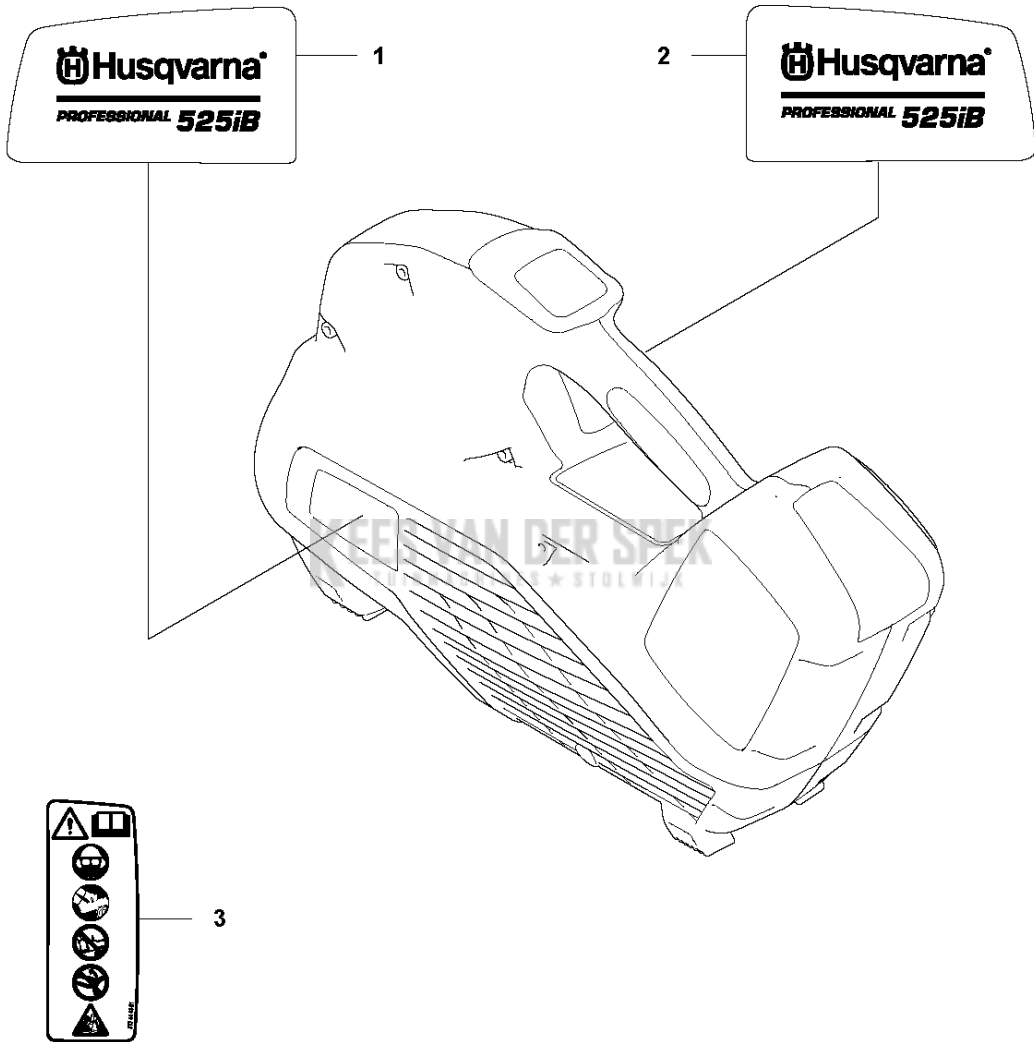

SPARE PARTS LIST

BLOWERS

KEES VAN DER SPEK
TUIN- en HORTEN
525iB STOLWIJK

A 525iB
CHASSI

Ref	Part No	Description	Remark	QTY	KIT
1	586 10 63-02	TUBE ASSY		1	
2	582 50 16-01	TUBE		1	
3	584 21 37-01	FRAME		1	
4	584 91 47-01	COVER		1	
5	579 21 19-01	SCREW IHSCT		16	15
6	579 56 41-02	THROTTLE CONTROL		1	
7	544 04 20-03	HANDLE INSERT		2	
8	586 51 42-01	EYELET		1	15
9	584 15 74-02	HOUSING		1	
10	584 15 73-02	HOUSING		1	
11	585 48 00-01	SPRING		1	
12	577 99 66-01	PUSH BUTTON		1	
13	576 90 12-01	COVER		1	
14	503 21 28-13	SCREW CCRPANT		1	
15	588 00 97-01	KIT		1	

B 525iB
DECALS

DECALS

525iB

Ref	Part No	Description	Remark	QTY KIT
1	586 83 41-06	DECAL		1
2	586 83 42-06	DECAL		1
3	577 84 43-01	DECAL		1

KEES VAN DER SPEK
TUINMACHINES ★ STOLWIJK

C 525iB
ELECTRIC SYSTEM

Ref	Part No	Description	Remark	QTY	KIT
1	587 94 86-01	CONTROL UNIT		1	
2	582 05 07-01	TRIGGER SWITCH		1	
3	582 83 76-01	WIRING ASSY		1	
4	587 32 72-01	BRACKET		1	3
5	503 21 28-13	SCREW CCRPANT		2	
6	586 49 22-01	SPRING		1	8
7	586 96 39-01	WIRING ASSY		1	
8	588 00 98-01	KIT		1	
9	593 81 30-01	CONNECTOR		1	3