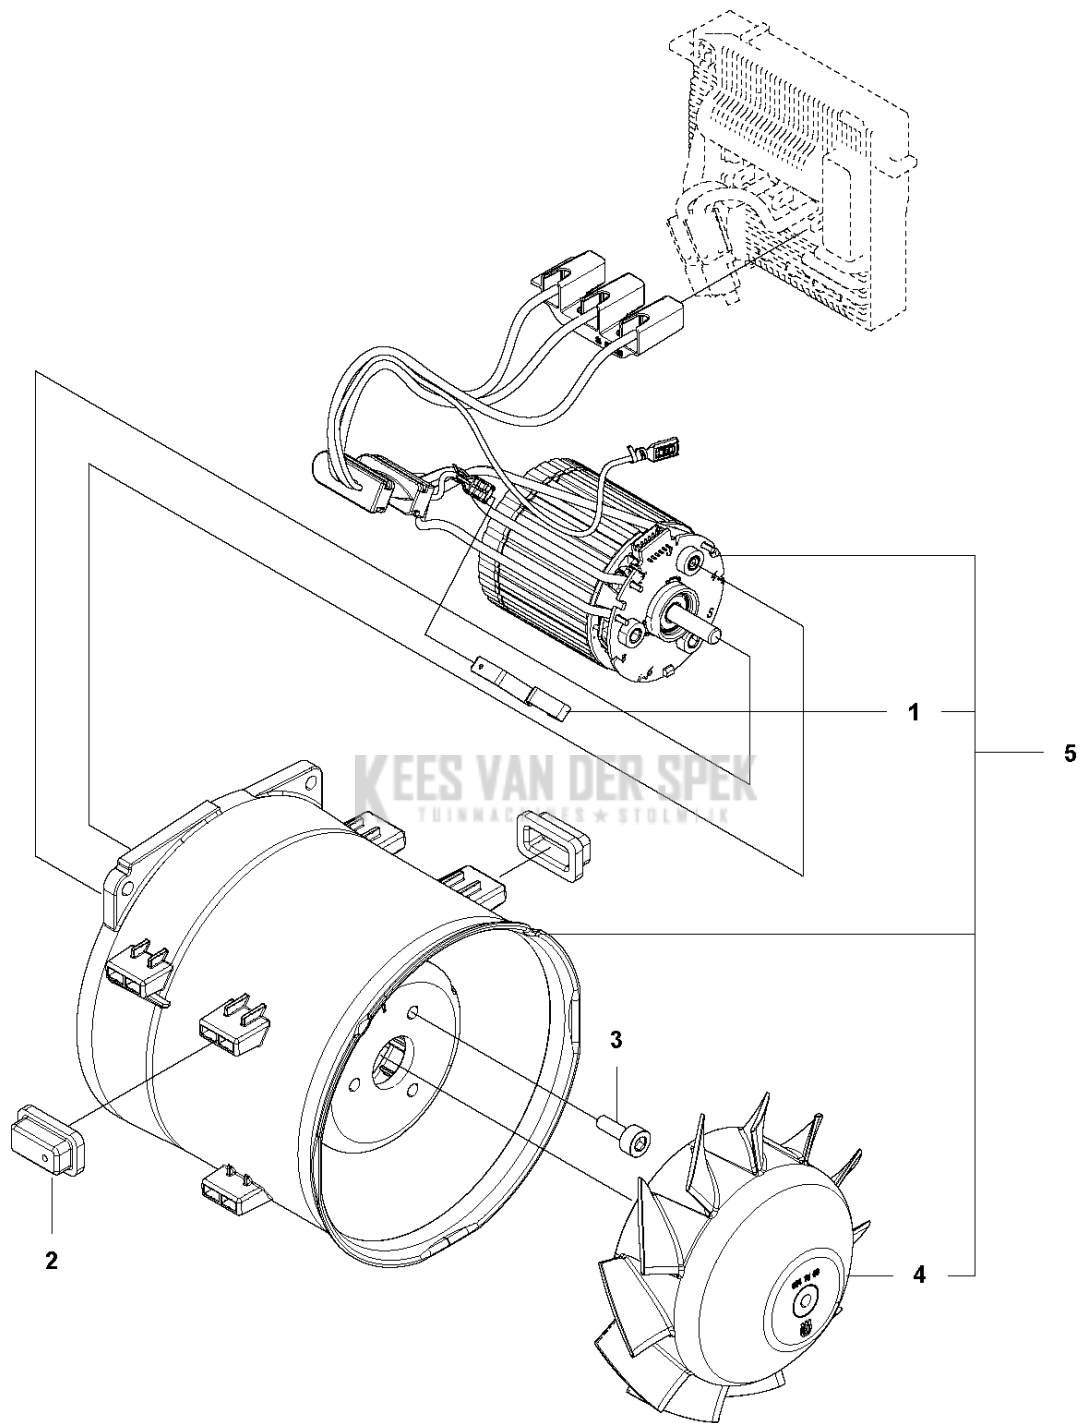

SPARE PARTS LIST

BLOWERS

KEES VAN DER SPEK
TUIN- en HORTEN
525iB STOLWIJK

A 525iB
CHASSI

Ref	Part No	Description	Remark	QTY	KIT
1	586 10 63-02	TUBE ASSY		1	
2	582 50 16-01	TUBE		1	
3	584 21 37-01	FRAME		1	
4	584 91 47-01	COVER		1	
5	579 21 19-01	SCREW IHSCT		16	15
6	579 56 41-02	THROTTLE CONTROL		1	
7	544 04 20-03	HANDLE INSERT		2	
8	586 51 42-01	EYELET		1	15
9	584 15 74-02	HOUSING		1	
10	584 15 73-02	HOUSING		1	
11	585 48 00-01	SPRING		1	
12	577 99 66-01	PUSH BUTTON		1	
13	576 90 12-01	COVER		1	
14	503 21 28-13	SCREW CCRPANT		1	
15	588 00 97-01	KIT		1	

B 525iB
DECALS

DECALS

525iB

Ref	Part No	Description	Remark	QTY KIT
1	586 83 41-06	DECAL		1
2	586 83 42-06	DECAL		1
3	577 84 43-01	DECAL		1

KEES VAN DER SPEK
TUINMACHINES ★ STOLWIJK

C 525iB
ELECTRIC SYSTEM

Ref	Part No	Description	Remark	QTY	KIT
1	587 94 86-01	CONTROL UNIT		1	
2	582 05 07-01	TRIGGER SWITCH		1	
3	582 83 76-01	WIRING ASSY		1	
4	587 32 72-01	BRACKET		1	3
5	503 21 28-13	SCREW CCRPANT		2	
6	586 49 22-01	SPRING		1	8
7	586 96 39-01	WIRING ASSY		1	
8	588 00 98-01	KIT		1	
9	593 81 30-01	CONNECTOR		1	3

D 525iB
FAN SYSTEM

Ref	Part No	Description	Remark	QTY	KIT
1	586 49 22-01	SPRING		1	5
2	503 91 10-01	SUSPENSION		6	
3	503 20 25-12	SCREW IHSCM		3	5
4	584 15 60-01	ROTOR		1	5
5	588 00 99-01	MOTOR ASSY		1	

E 525iB
ACCESSORIES

ACCESSORIES

525iB

Ref	Part No	Description	Remark	QTY KIT
1	537 21 62-01	HARNESS		1
2	586 10 63-01	TUBE ASSY	Round Nozzle (300mm)	1
3	586 10 63-02	TUBE ASSY	Round Nozzle (400mm)	1
4	589 81 17-01	TUBE ASSY	Nozzle Silencer (400mm)	1
5	579 79 75-01	NOZZLE	Flat Nozzle (600mm)	1