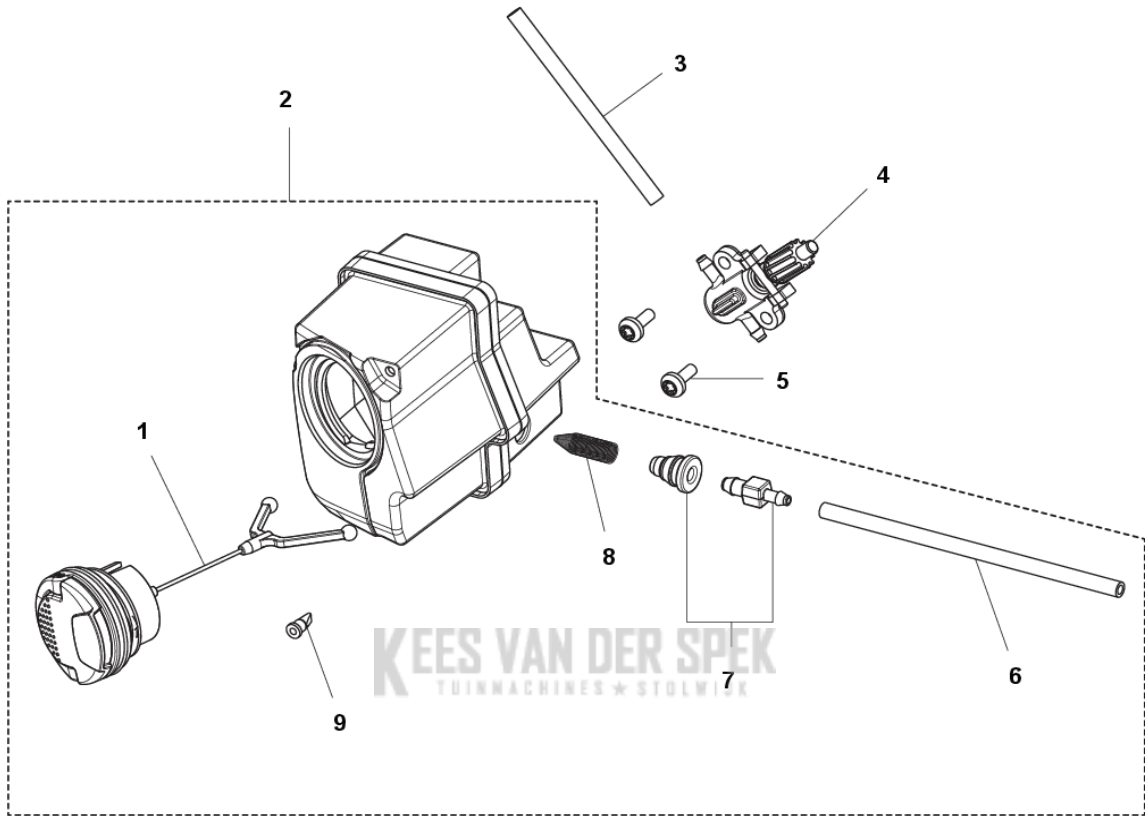

A 240i
FUEL TANK

PXM_REF	PXM_PARTNO	DESCRIPTION	PXM_REMARK	QTY.
1	522620003	TANKDEKSEL COMPL.		1
2	538631001	TANK COMPL.		1
3	585566601	OLIESLANG		1
4	579043901	OLIEPOMP		1
5	586902901	SCREW		2
6	535670301	OLIESLANG		1
7	537648301	AFDICHTING		1
8	530056533	VIZIER		1
9	575484501	VALVE NIPPLE		1