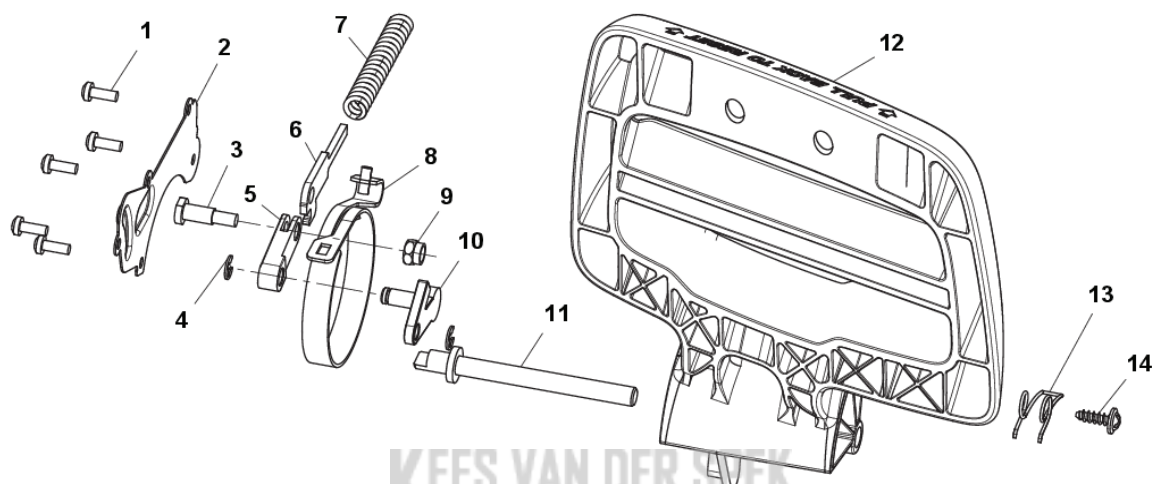

C 240i
CHAIN BRAKE

PXM_REF	PXM_PARTNO	DESCRIPTION	PXM_REMARK	QTY.
1	586903001	SCREW		5
2	536629001	DEKSEL		1
3	586902601	PENNEN		1
4	587377701	KLEM		2
5	585603501	PLAAT		1
6	585594401	PLAAT		1
7	585590501	REMVEER		1
8	536629101	BAND		1
9	586902701	MOER		1
10	582488701	AANDRIJFSTANG		1
11	585931901	AS		1
12	585581301	REM		1
13	587600101	VEER		1
14	575309802	SCREW		1