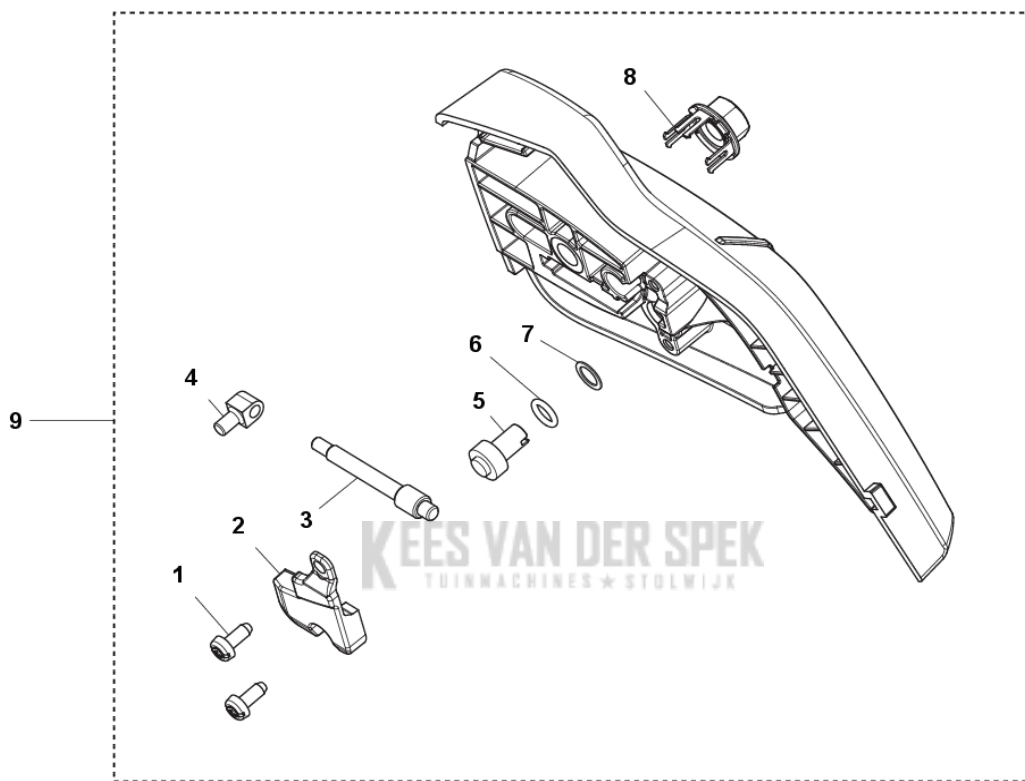

F 225i
CLUTCH COVER

PXM_REF	PXM_PARTNO	DESCRIPTION	PXM_REMARK	QTY.
1	585819001	SCREW		2
2	535287501	DEKSEL		1
3	537397001	WORMSCHROEF		1
4	588850301	PEN		1
5	599724101	WORMWIEL		1
6	740480702	O-RING		1
7	503230063	RING		1
8	505197301	MOER		1
9	537648601	KOPPELING COMPL.		1
10	587465401	SLEUTEL		1