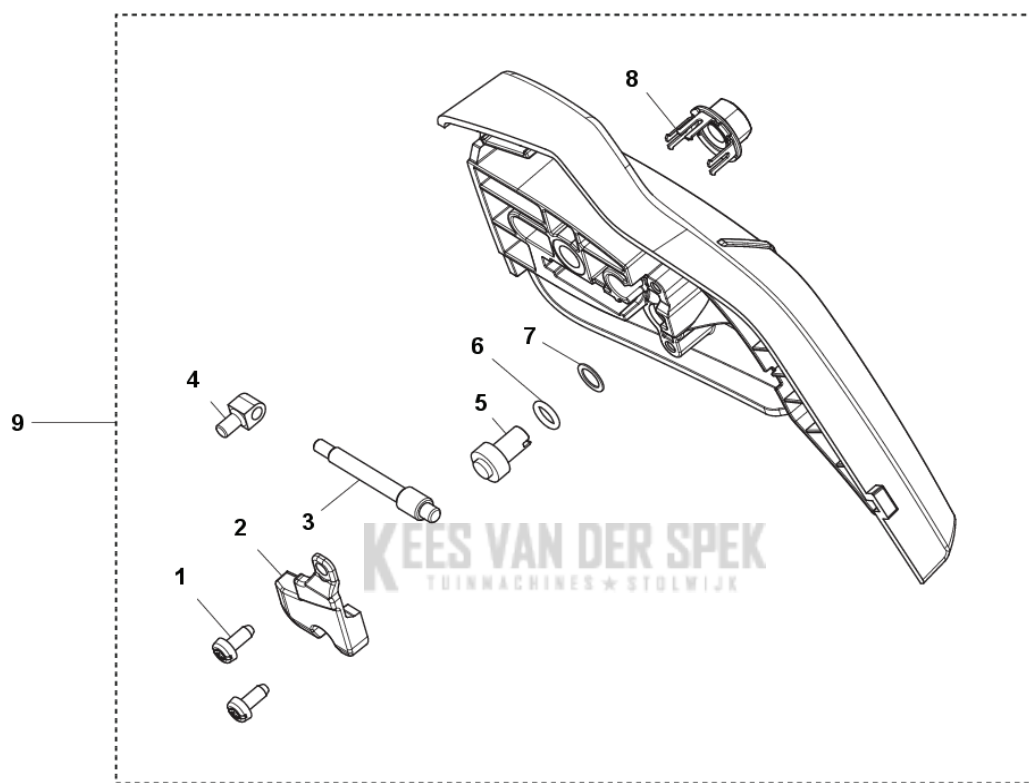

F 225i
CLUTCH COVER

PXM_REF	PXM_PARTNO	DESCRIPTION	PXM_REMARK	QTY.
1	585819001	SCREW		2
2	535287501	DEKSEL		1
3	537397001	WORMSCHROEF		1
4	588850301	PEN		1
5	599724101	WORMWIEL		1
6	740480702	O-RING		1
7	503230063	RING		1
8	505197301	MOER		1
9	537648601	KOPPELING COMPL.		1
10	587465401	SLEUTEL		1