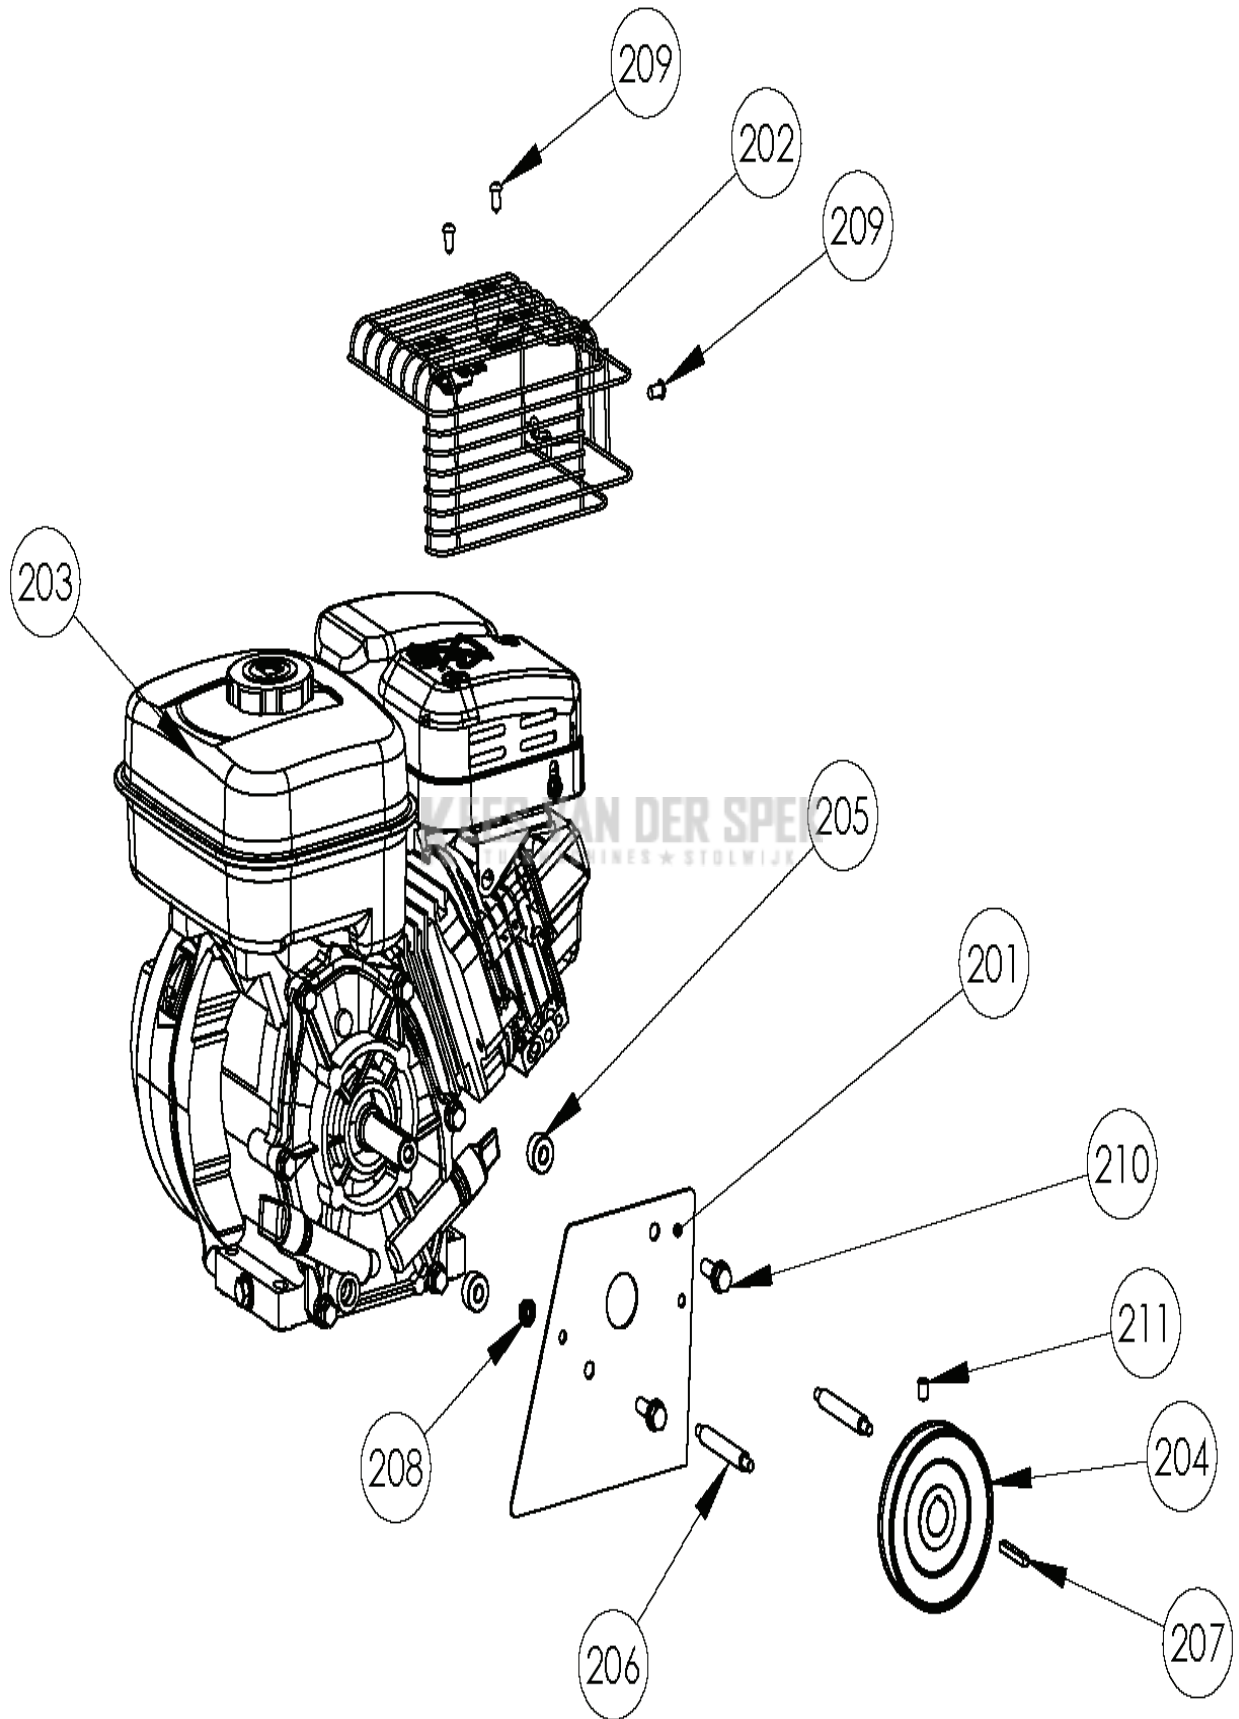

**SPARE PARTS CATALOGUE**  
**LAWN CARE EQUIPMENT: HUSQVARNA S 500 PRO**

Spare Parts List

# **SPARE PARTS LIST**

LAWN CARE EQUIPMENT

HUSQVARNA S 500 PRO

## LAWN CARE EQUIPMENT

PXM_REF	PXM_PARTNO	DESCRIPTION	PXM_REMARK	QTY.
201	534100194	TOLE PROTECTION POULIE MOTEUR	FOR ENGINE'S PULLEY	1
202	534009045	GRILLE PRTOEC.MOTEUR ROBIN	SUBARU EP 17	1
203	582418901	MOTOR	BRIGGS 950 SERIES HORIZONTAL	1
203	534009739	MOTOR	SUBARU EP 17	1
204	534100169	POULIE MOTEUR		1
205	534100154	ENTRETOISE TOLE PROTECTRICE		2
206	534100162	BIJL		2
207	534004526	CLAVETTE 4.76X37	4.76 X 4.76 X 37	1
208	534100008	MOER	H M6 Z NOTCHED SHOULDER	2
209	534100259	SCREW	TCL POZ 6.3 X 13 ZN, SUBARU EP 17	3
210	534003817	SCREW	TH5/16X25 NOTCHED SHOULD	2
211	534000421	SCREW	STHC 8 X 10	1